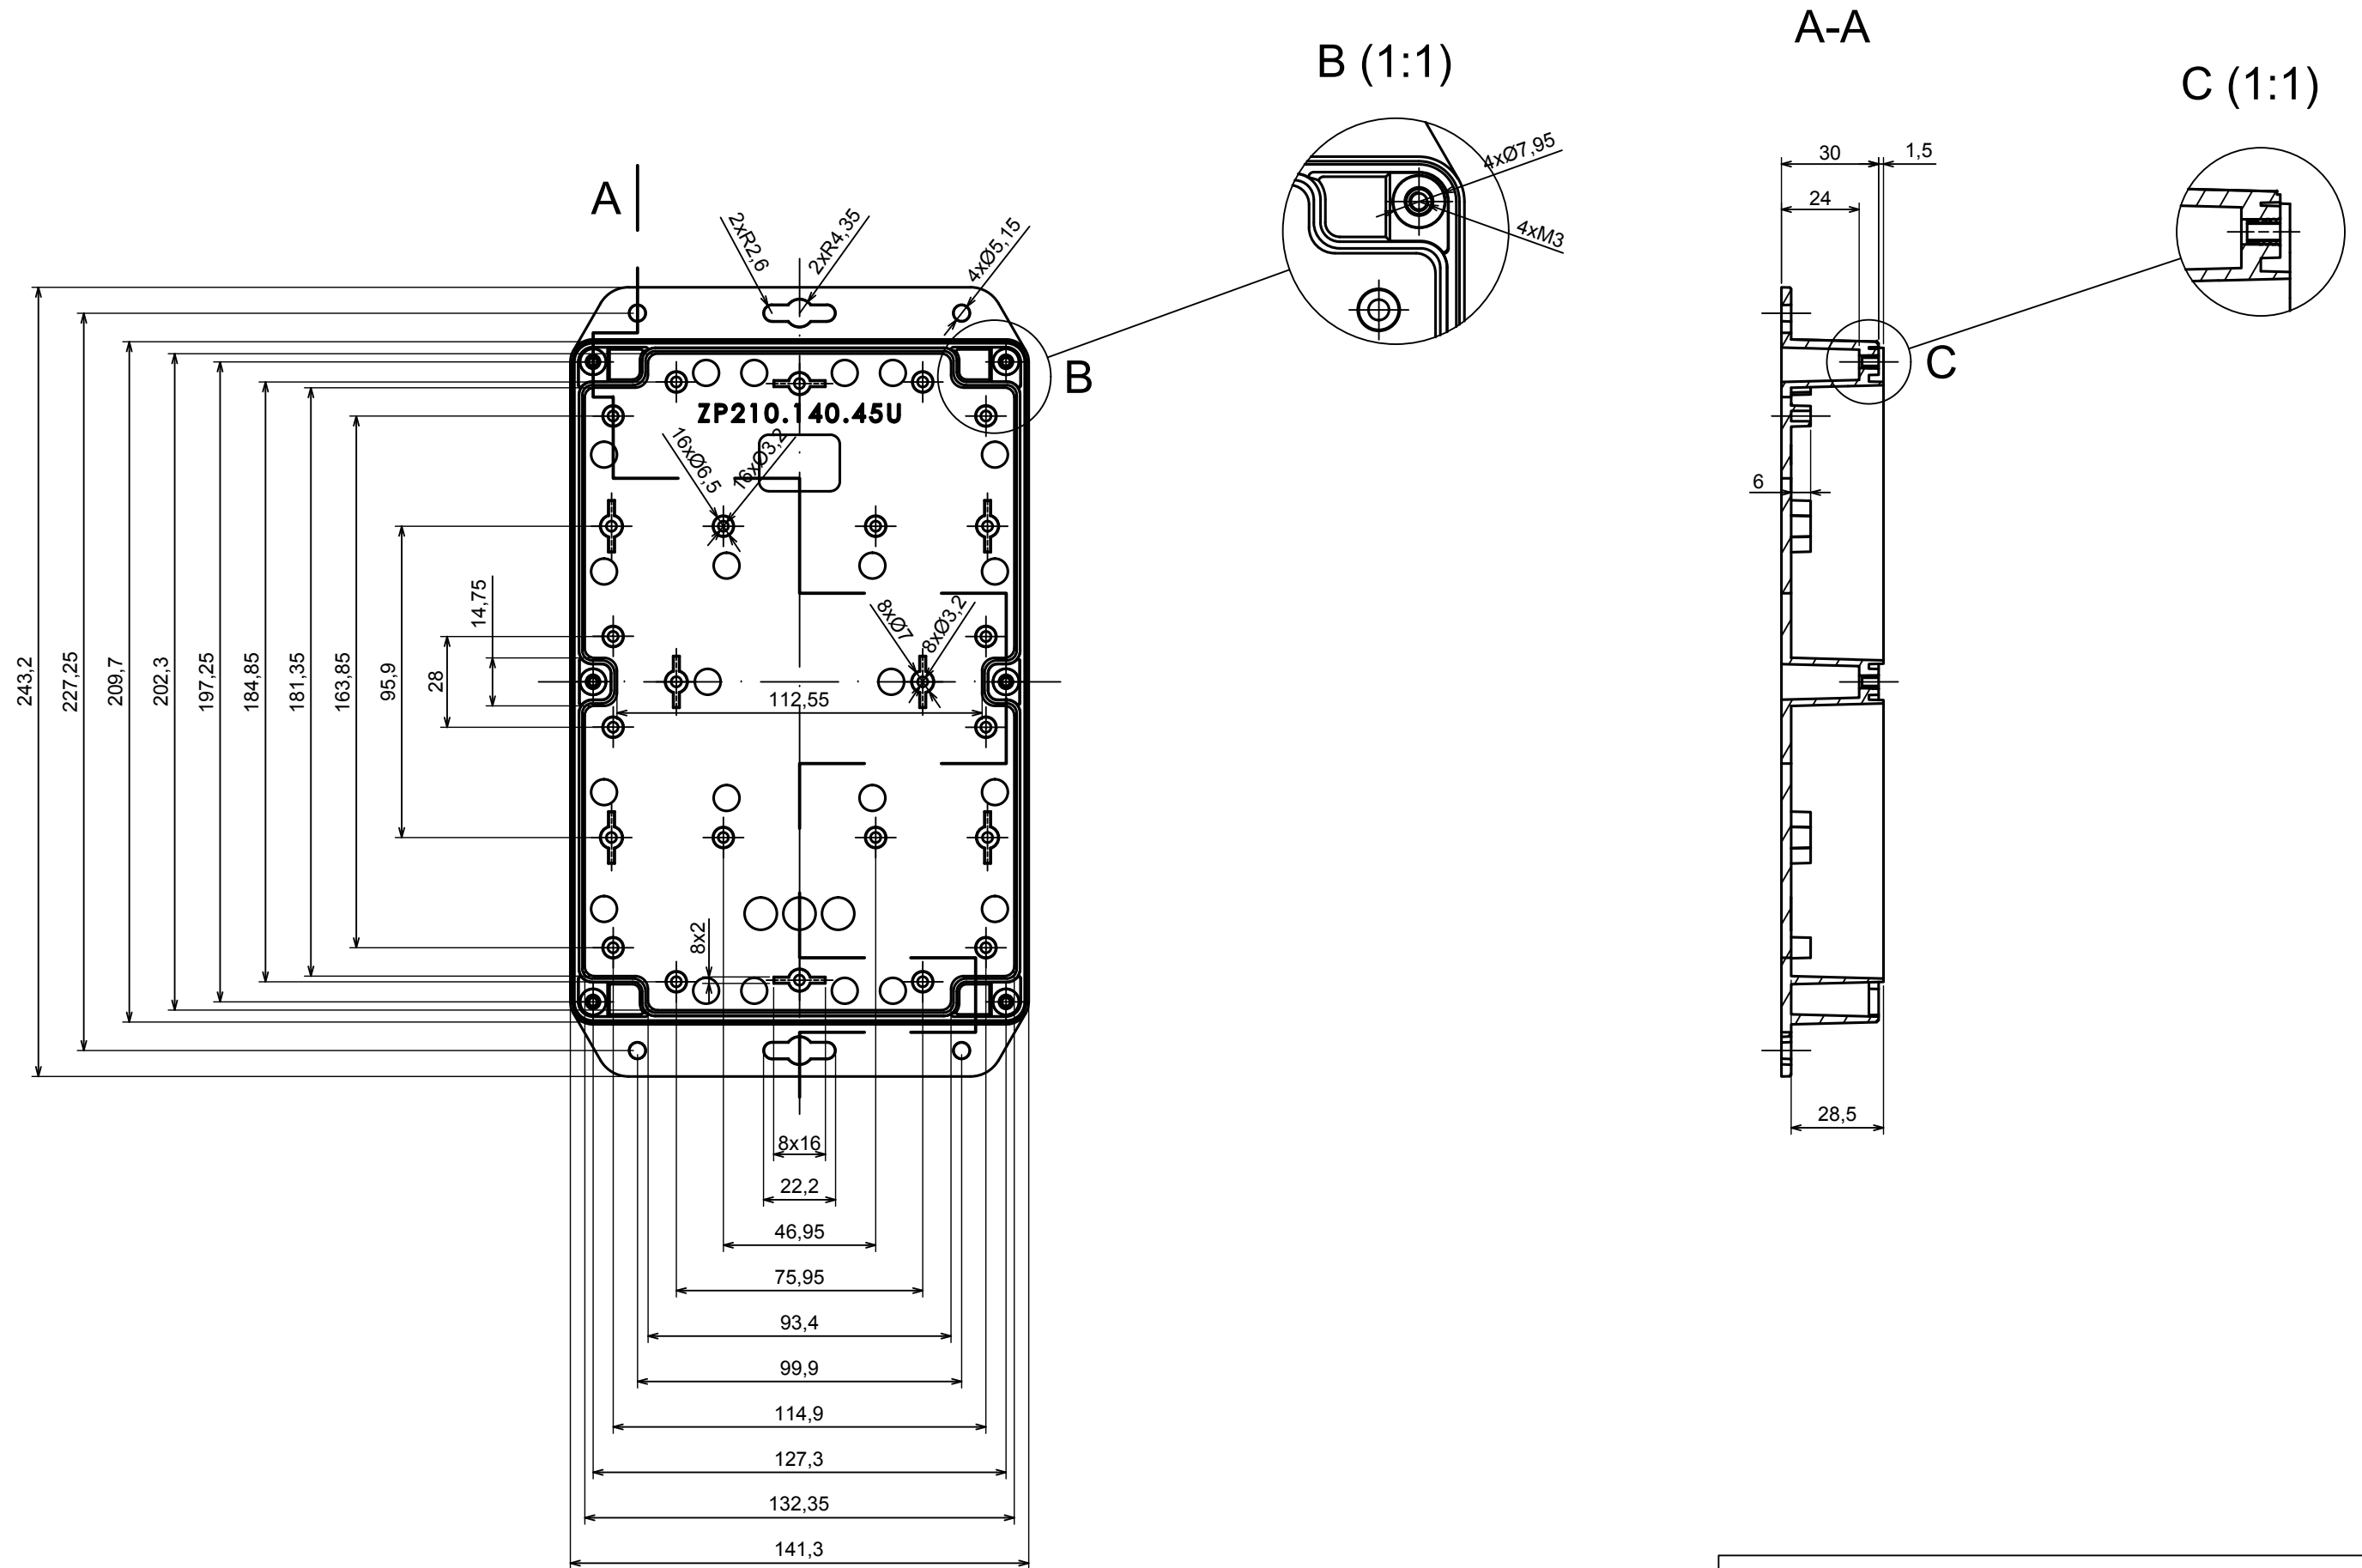

All rights reserved, Copyright Kradex 2022

Product model Enclosure ZP210.140.60SU TM - Assembly

Format: A3 Material: PC, ABS

Scale 1:2 Tolerance: +/- 0.5

All rights reserved, Copyright Kradox 2022	
Product model	Enclosure ZP210.140.60SU TM - Base ZP210.140.30U TM
Format: A3	Material: PC, ABS
Scale 1:2	Tolerance: +/- 0.5

E (1:1)

A |

All rights reserved, Copyright Kradex 2022	
Product model	Enclosure ZP210.140.60SU TM - Cover ZP210.140.30S
Format: A3	Material: PC, ABS
Scale 1:2	Tolerance: +/- 0.5

X-ON Electronics

Largest Supplier of Electrical and Electronic Components