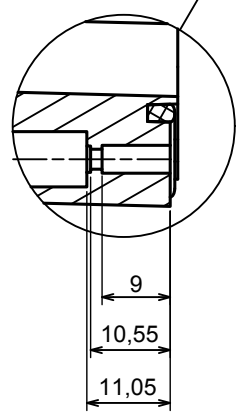

All rights reserved, Copyright Kradex 2022

Product model Enclosure ZP210.140.60SU TM - Assembly

Format: A3 Material: PC, ABS

Scale 1:2 Tolerance: +/- 0.5

All rights reserved, Copyright Kradox 2022	
Product model	Enclosure ZP210.140.60SU TM - Base ZP210.140.30U TM
Format: A3	Material: PC, ABS
Scale 1:2	Tolerance: +/- 0.5

E (1:1)

A |

All rights reserved, Copyright Kradex 2022	
Product model	Enclosure ZP210.140.60SU TM - Cover ZP210.140.30S
Format: A3	Material: PC, ABS
Scale 1:2	Tolerance: +/- 0.5

X-ON Electronics

Largest Supplier of Electrical and Electronic Components