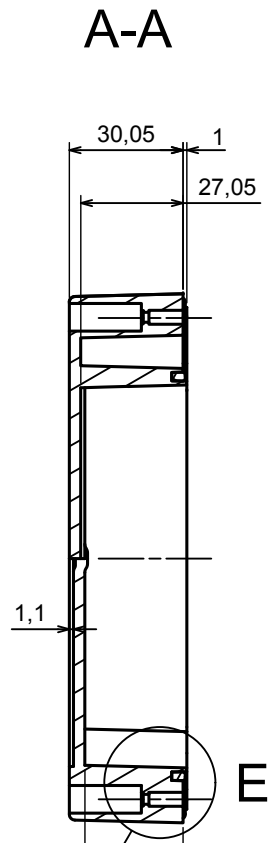

All rights reserved, Copyright Kradex 2022

Product model Enclosure ZP210.140.60SU TM - Assembly

Format: A3 Material: PC, ABS

Scale 1:2 Tolerance: +/- 0.5

All rights reserved, Copyright Kradox 2022	
Product model	Enclosure ZP210.140.60SU TM - Base ZP210.140.30U TM
Format: A3	Material: PC, ABS
Scale 1:2	Tolerance: +/- 0.5

E (1:1)

A |

All rights reserved, Copyright Kradex 2022	
Product model	Enclosure ZP210.140.60SU TM - Cover ZP210.140.30S
Format: A3	Material: PC, ABS
Scale 1:2	Tolerance: +/- 0.5

X-ON Electronics

Largest Supplier of Electrical and Electronic Components