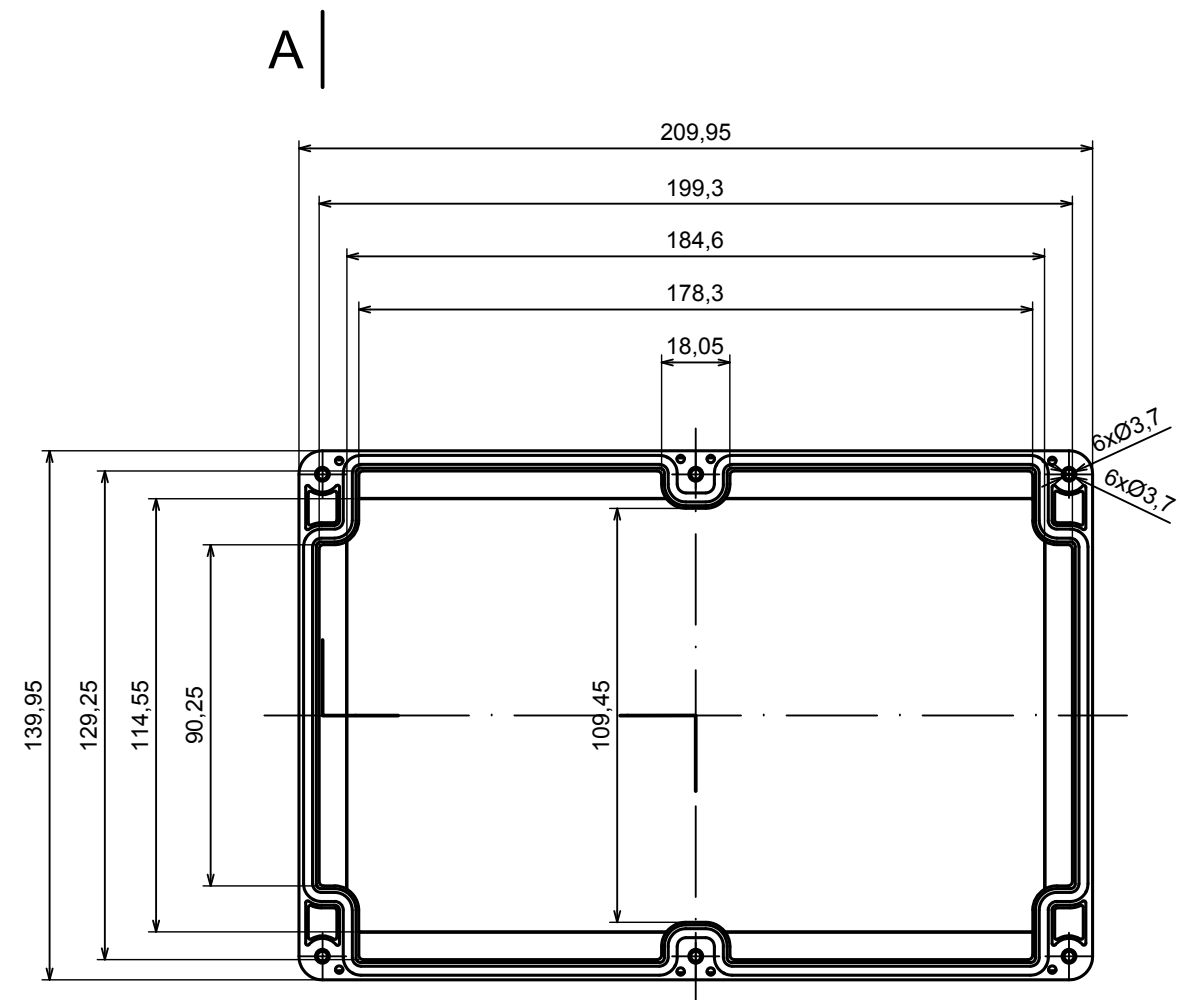

All rights reserved, Copyright Kradex 2022

Product model Enclosure ZP210.140.60SU TM - Assembly

Format: A3 Material: PC, ABS

Scale 1:2 Tolerance: +/- 0.5

All rights reserved, Copyright Kradox 2022	
Product model	Enclosure ZP210.140.60SU TM - Base ZP210.140.30U TM
Format: A3	Material: PC, ABS
Scale 1:2	Tolerance: +/- 0.5

E (1:1)

A |

All rights reserved, Copyright Kradex 2022	
Product model	Enclosure ZP210.140.60SU TM - Cover ZP210.140.30S
Format: A3	Material: PC, ABS
Scale 1:2	Tolerance: +/- 0.5

X-ON Electronics

Largest Supplier of Electrical and Electronic Components