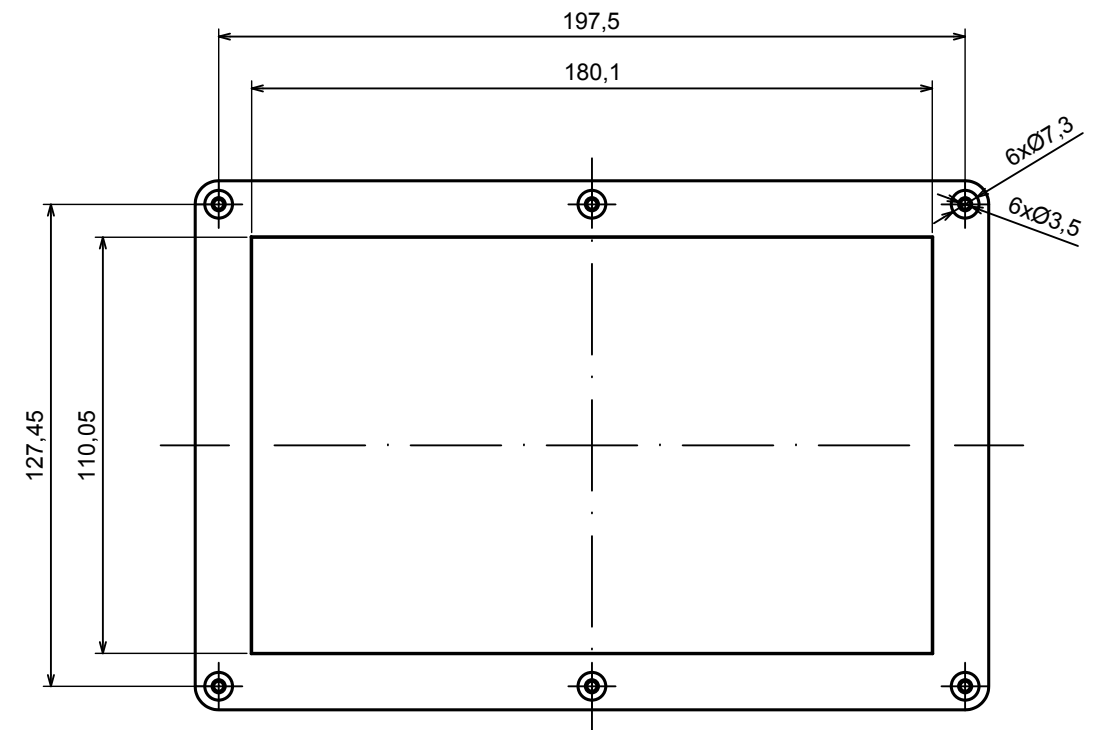

All rights reserved, Copyright Kradex 2022

Product model Enclosure ZP210.140.60SU TM - Assembly

Format: A3 Material: PC, ABS

Scale 1:2 Tolerance: +/- 0.5

All rights reserved, Copyright Kradox 2022	
Product model	Enclosure ZP210.140.60SU TM - Base ZP210.140.30U TM
Format: A3	Material: PC, ABS
Scale 1:2	Tolerance: +/- 0.5

E (1:1)

A |

All rights reserved, Copyright Kradex 2022	
Product model	Enclosure ZP210.140.60SU TM - Cover ZP210.140.30S
Format: A3	Material: PC, ABS
Scale 1:2	Tolerance: +/- 0.5

X-ON Electronics

Largest Supplier of Electrical and Electronic Components