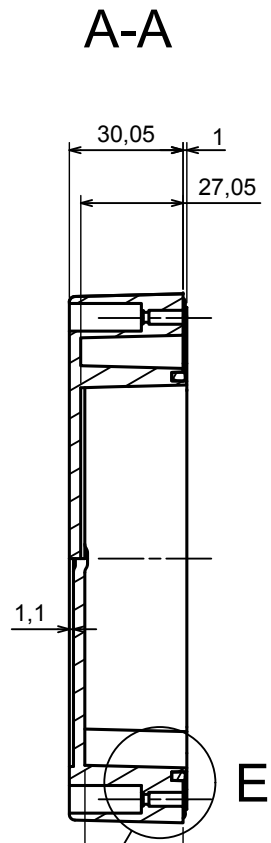

All rights reserved, Copyright Kradex 2022

Product model Enclosure ZP210.140.60SU TM - Assembly

Format: A3 Material: PC, ABS

Scale 1:2 Tolerance: +/- 0.5

All rights reserved, Copyright Kradox 2022	
Product model	Enclosure ZP210.140.60SU TM - Base ZP210.140.30U TM
Format: A3	Material: PC, ABS
Scale 1:2	Tolerance: +/- 0.5

E (1:1)

A |

A |

A-A

All rights reserved, Copyright Kradex 2022	
Product model	Enclosure ZP210.140.60SU TM - Cover ZP210.140.30S
Format: A3	Material: PC, ABS
Scale 1:2	Tolerance: +/- 0.5

X-ON Electronics

Largest Supplier of Electrical and Electronic Components