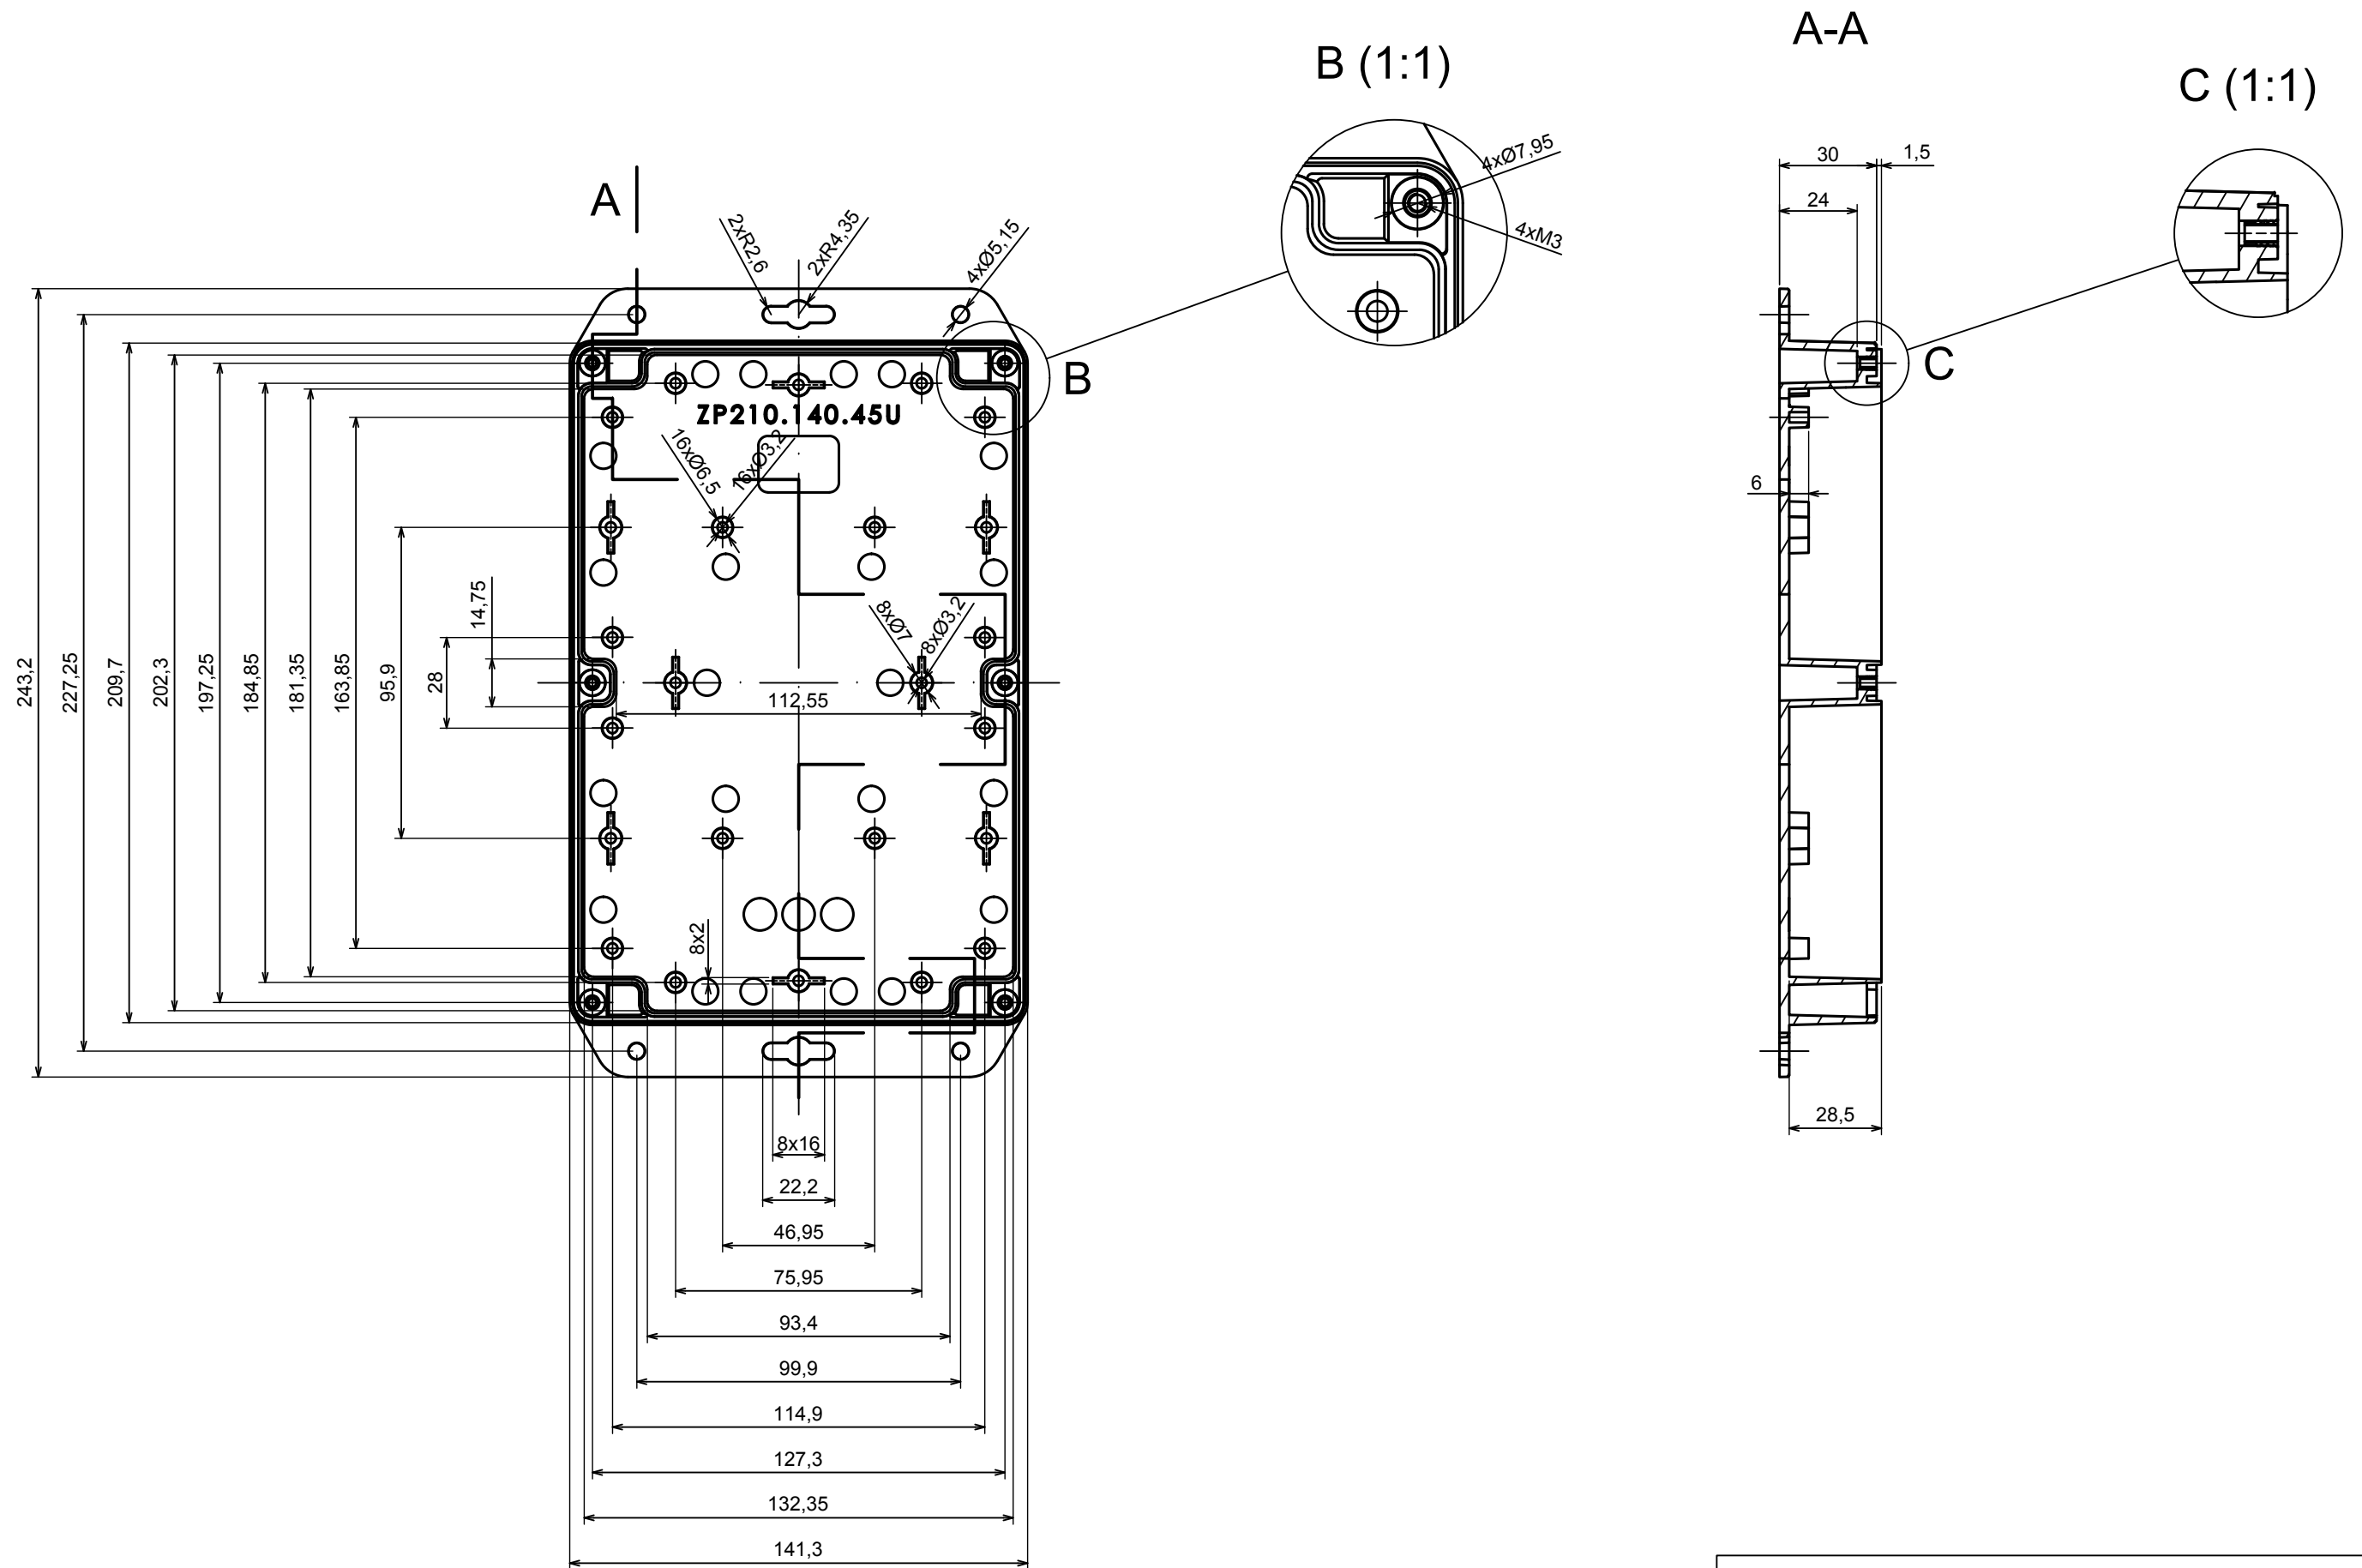

All rights reserved, Copyright Kradex 2022

Product model Enclosure ZP210.140.60SU TM - Assembly

Format: A3 Material: PC, ABS

Scale 1:2 Tolerance: +/- 0.5

All rights reserved, Copyright Kradox 2022	
Product model	Enclosure ZP210.140.60SU TM - Base ZP210.140.30U TM
Format: A3	Material: PC, ABS
Scale 1:2	Tolerance: +/- 0.5

E (1:1)

A |

A |

A-A

All rights reserved, Copyright Kradex 2022	
Product model	Enclosure ZP210.140.60SU TM - Cover ZP210.140.30S
Format: A3	Material: PC, ABS
Scale 1:2	Tolerance: +/- 0.5

X-ON Electronics

Largest Supplier of Electrical and Electronic Components