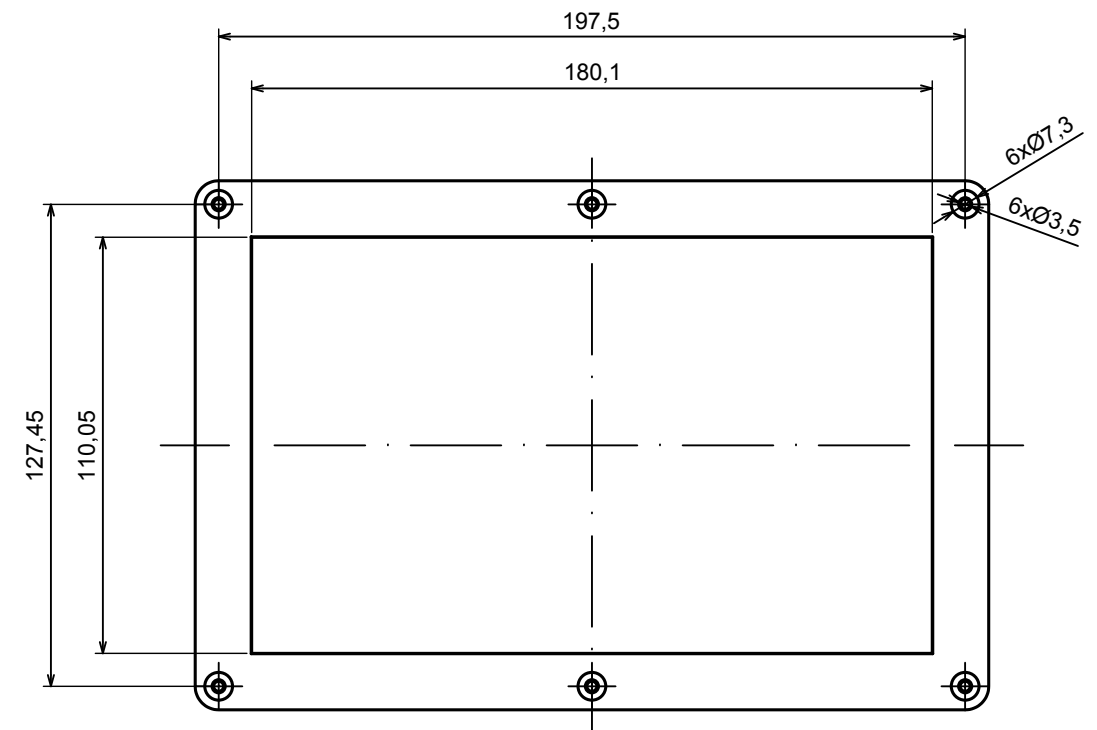

All rights reserved, Copyright Kradex 2022

Product model Enclosure ZP210.140.60SU TM - Assembly

Format: A3 Material: PC, ABS

Scale 1:2 Tolerance: +/- 0.5

All rights reserved, Copyright Kradox 2022	
Product model	Enclosure ZP210.140.60SU TM - Base ZP210.140.30U TM
Format: A3	Material: PC, ABS
Scale 1:2	Tolerance: +/- 0.5

E (1:1)

A |

A |

A-A

All rights reserved, Copyright Kradex 2022	
Product model	Enclosure ZP210.140.60SU TM - Cover ZP210.140.30S
Format: A3	Material: PC, ABS
Scale 1:2	Tolerance: +/- 0.5

X-ON Electronics

Largest Supplier of Electrical and Electronic Components