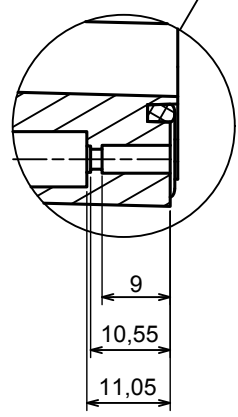

All rights reserved, Copyright Kradex 2022

Product model Enclosure ZP210.140.60SU TM - Assembly

Format: A3 Material: PC, ABS

Scale 1:2 Tolerance: +/- 0.5

All rights reserved, Copyright Kradox 2022	
Product model	Enclosure ZP210.140.60SU TM - Base ZP210.140.30U TM
Format: A3	Material: PC, ABS
Scale 1:2	Tolerance: +/- 0.5

E (1:1)

A |

A |

A-A

All rights reserved, Copyright Kradex 2022	
Product model	Enclosure ZP210.140.60SU TM - Cover ZP210.140.30S
Format: A3	Material: PC, ABS
Scale 1:2	Tolerance: +/- 0.5

X-ON Electronics

Largest Supplier of Electrical and Electronic Components