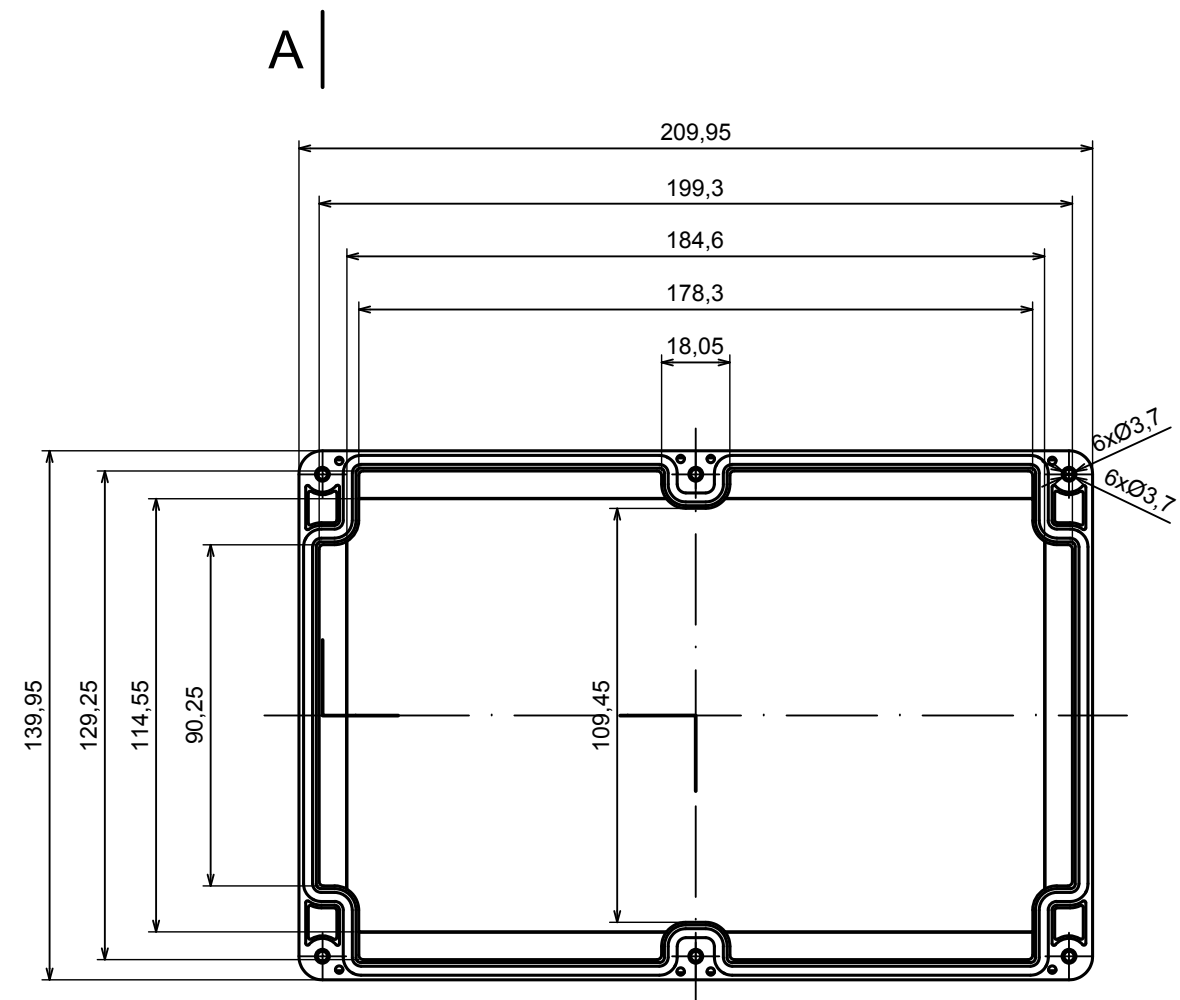

All rights reserved, Copyright Kradex 2022

Product model Enclosure ZP210.140.60SU TM - Assembly

Format: A3 Material: PC, ABS

Scale 1:2 Tolerance: +/- 0.5

All rights reserved, Copyright Kradox 2022	
Product model	Enclosure ZP210.140.60SU TM - Base ZP210.140.30U TM
Format: A3	Material: PC, ABS
Scale 1:2	Tolerance: +/- 0.5

E (1:1)

A |

A |

A-A

All rights reserved, Copyright Kradex 2022	
Product model	Enclosure ZP210.140.60SU TM - Cover ZP210.140.30S
Format: A3	Material: PC, ABS
Scale 1:2	Tolerance: +/- 0.5

X-ON Electronics

Largest Supplier of Electrical and Electronic Components