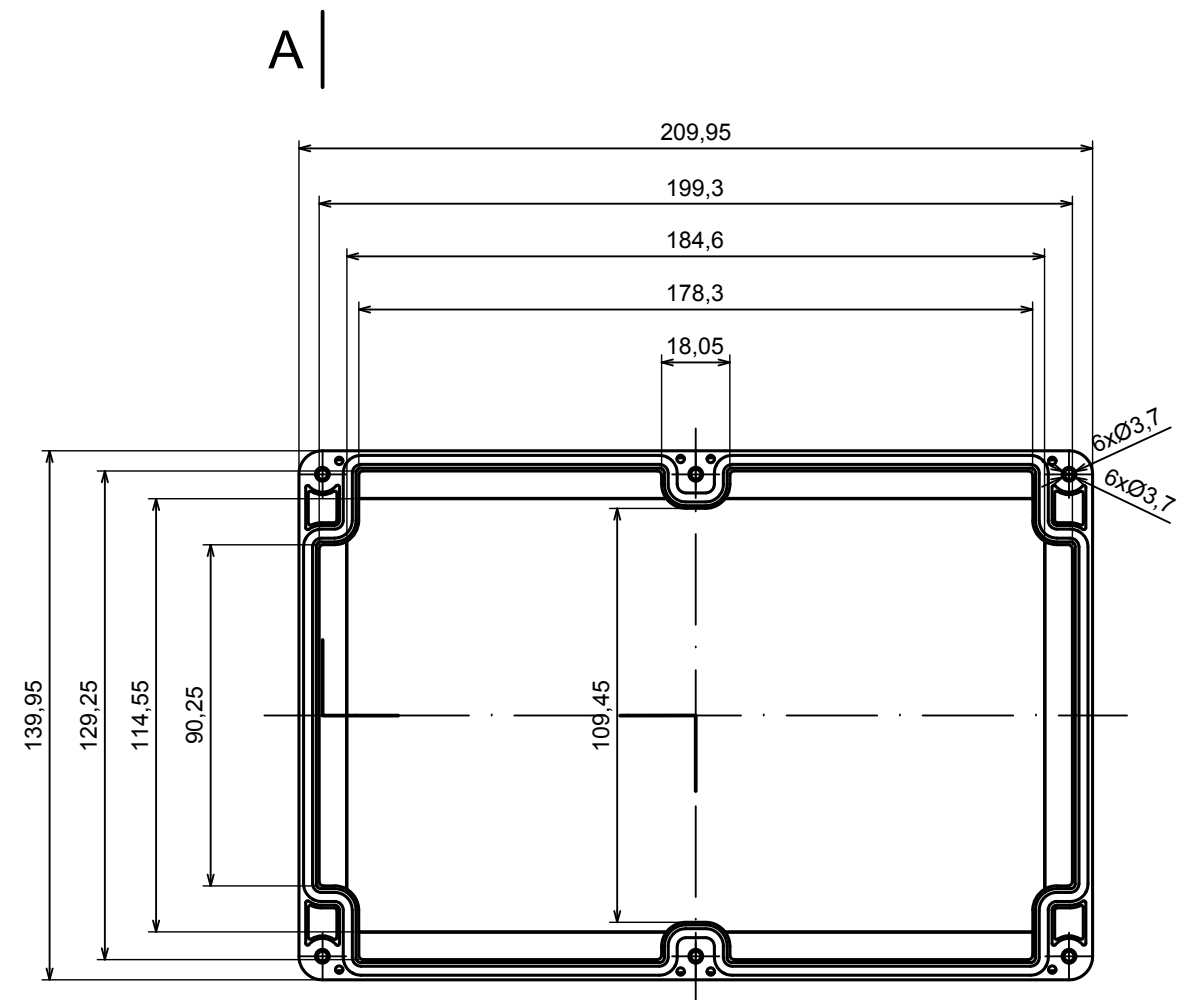

All rights reserved, Copyright Kradex 2022

Product model Enclosure ZP210.140.60SU TM - Assembly

Format: A3 Material: PC, ABS

Scale 1:2 Tolerance: +/- 0.5

All rights reserved, Copyright Kradox 2022	
Product model	Enclosure ZP210.140.60SU TM - Base ZP210.140.30U TM
Format: A3	Material: PC, ABS
Scale 1:2	Tolerance: +/- 0.5

E (1:1)

A |

All rights reserved, Copyright Kradex 2022	
Product model	Enclosure ZP210.140.60SU TM - Cover ZP210.140.30S
Format: A3	Material: PC, ABS
Scale 1:2	Tolerance: +/- 0.5