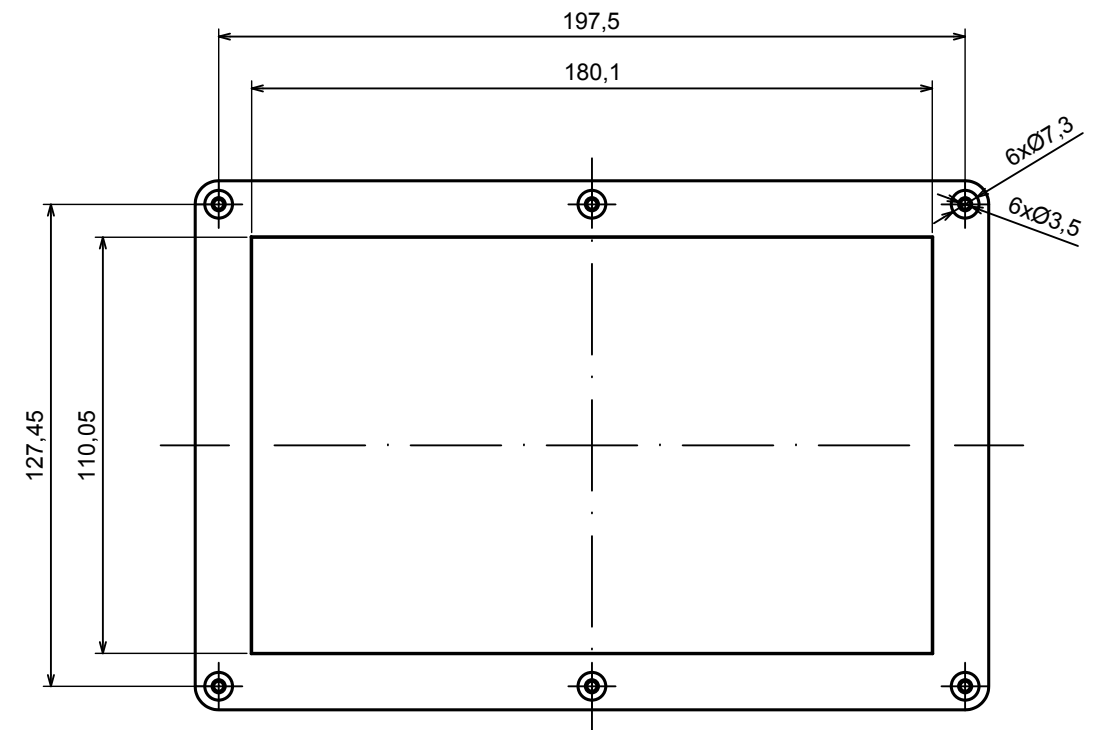

All rights reserved, Copyright Kradex 2022

Product model Enclosure ZP210.140.60SU TM - Assembly

Format: A3 Material: PC, ABS

Scale 1:2 Tolerance: +/- 0.5

All rights reserved, Copyright Kradox 2022	
Product model	Enclosure ZP210.140.60SU TM - Base ZP210.140.30U TM
Format: A3	Material: PC, ABS
Scale 1:2	Tolerance: +/- 0.5

E (1:1)

A |

All rights reserved, Copyright Kradex 2022	
Product model	Enclosure ZP210.140.60SU TM - Cover ZP210.140.30S
Format: A3	Material: PC, ABS
Scale 1:2	Tolerance: +/- 0.5