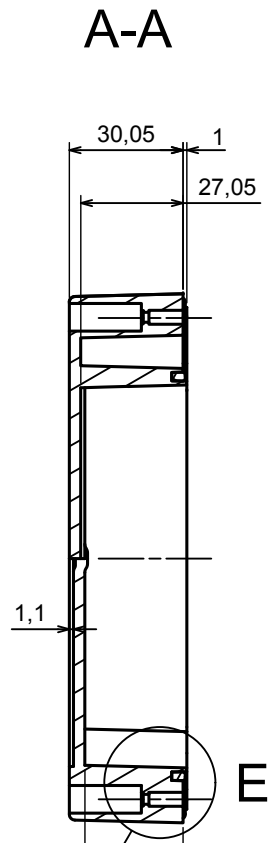

All rights reserved, Copyright Kradex 2022

Product model Enclosure ZP210.140.60SU TM - Assembly

Format: A3 Material: PC, ABS

Scale 1:2 Tolerance: +/- 0.5

All rights reserved, Copyright Kradox 2022	
Product model	Enclosure ZP210.140.60SU TM - Base ZP210.140.30U TM
Format: A3	Material: PC, ABS
Scale 1:2	Tolerance: +/- 0.5

E (1:1)

A |

All rights reserved, Copyright Kradex 2022	
Product model	Enclosure ZP210.140.60SU TM - Cover ZP210.140.30S
Format: A3	Material: PC, ABS
Scale 1:2	Tolerance: +/- 0.5