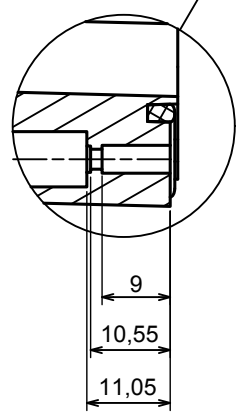

All rights reserved, Copyright Kradex 2022

Product model Enclosure ZP210.140.60SU TM - Assembly

Format: A3 Material: PC, ABS

Scale 1:2 Tolerance: +/- 0.5

All rights reserved, Copyright Kradox 2022	
Product model	Enclosure ZP210.140.60SU TM - Base ZP210.140.30U TM
Format: A3	Material: PC, ABS
Scale 1:2	Tolerance: +/- 0.5

E (1:1)

A |

All rights reserved, Copyright Kradex 2022	
Product model	Enclosure ZP210.140.60SU TM - Cover ZP210.140.30S
Format: A3	Material: PC, ABS
Scale 1:2	Tolerance: +/- 0.5