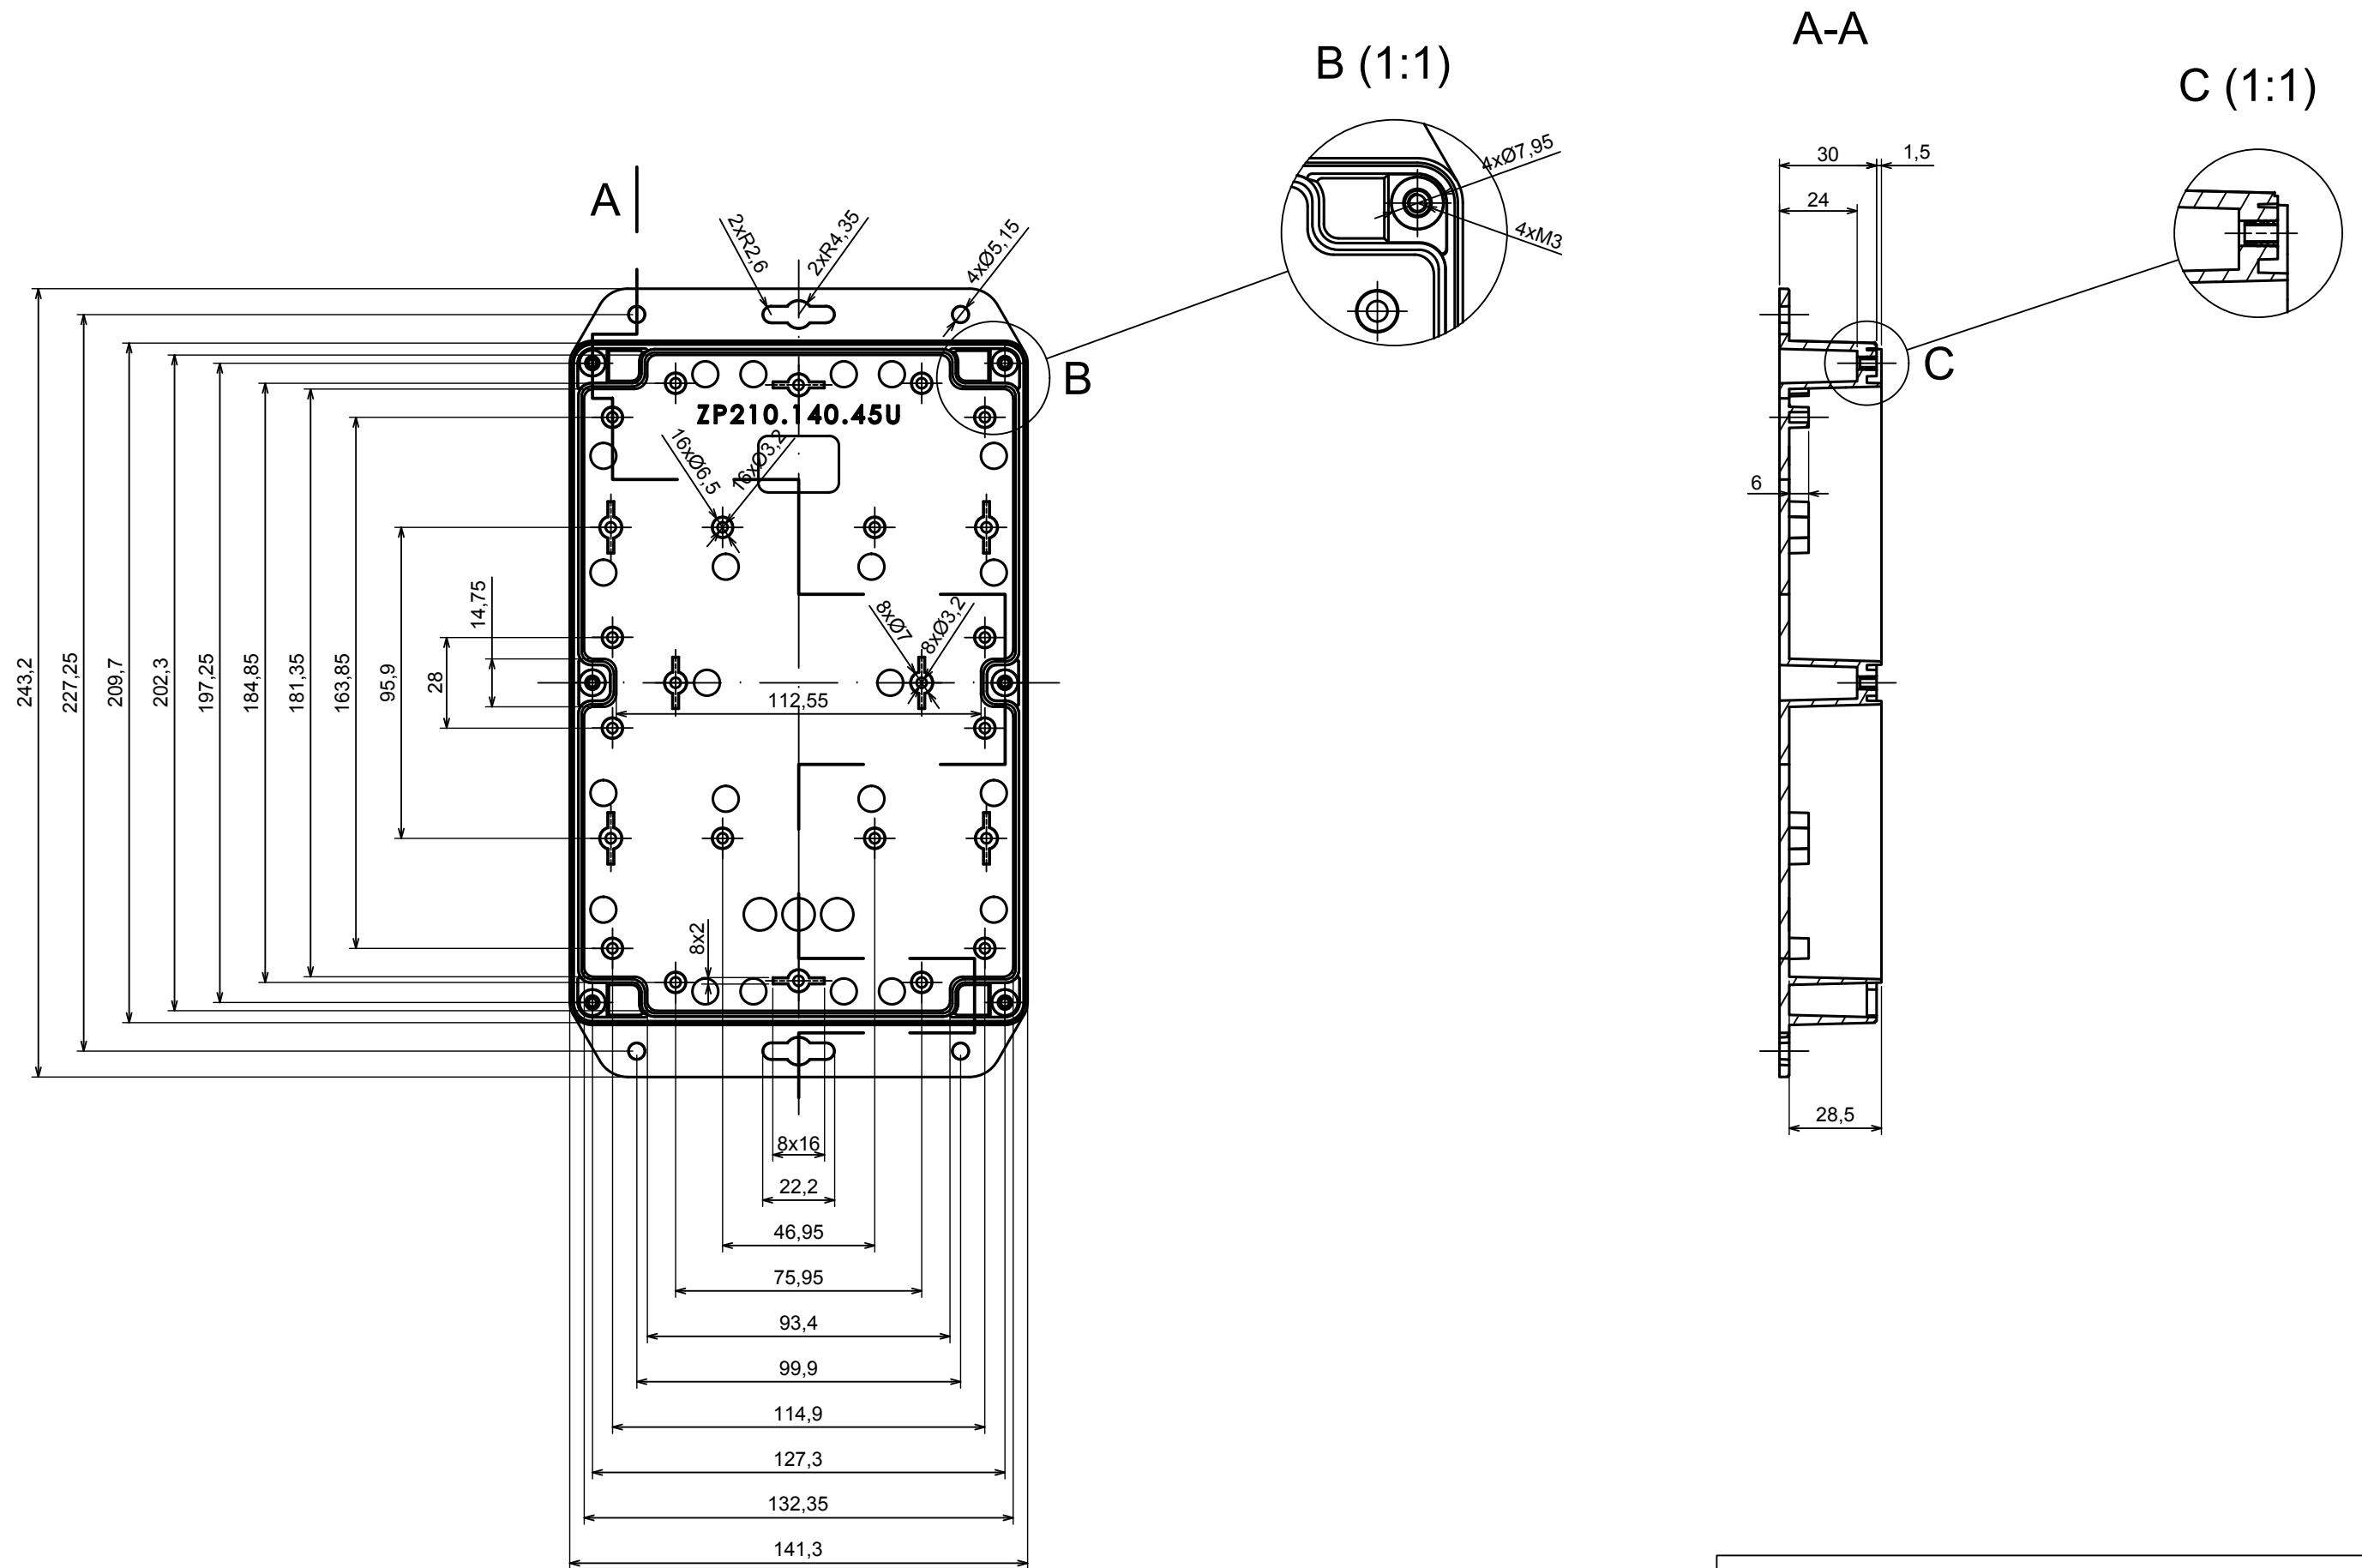

All rights reserved, Copyright Kradex 2022

Product model Enclosure ZP210.140.60SU TM - Assembly

Format: A3 Material: PC, ABS

Scale 1:2 Tolerance: +/- 0.5

All rights reserved, Copyright Kradox 2022	
Product model	Enclosure ZP210.140.60SU TM - Base ZP210.140.30U TM
Format: A3	Material: PC, ABS
Scale 1:2	Tolerance: +/- 0.5

E (1:1)

A |

All rights reserved, Copyright Kradex 2022	
Product model	Enclosure ZP210.140.60SU TM - Cover ZP210.140.30S
Format: A3	Material: PC, ABS
Scale 1:2	Tolerance: +/- 0.5