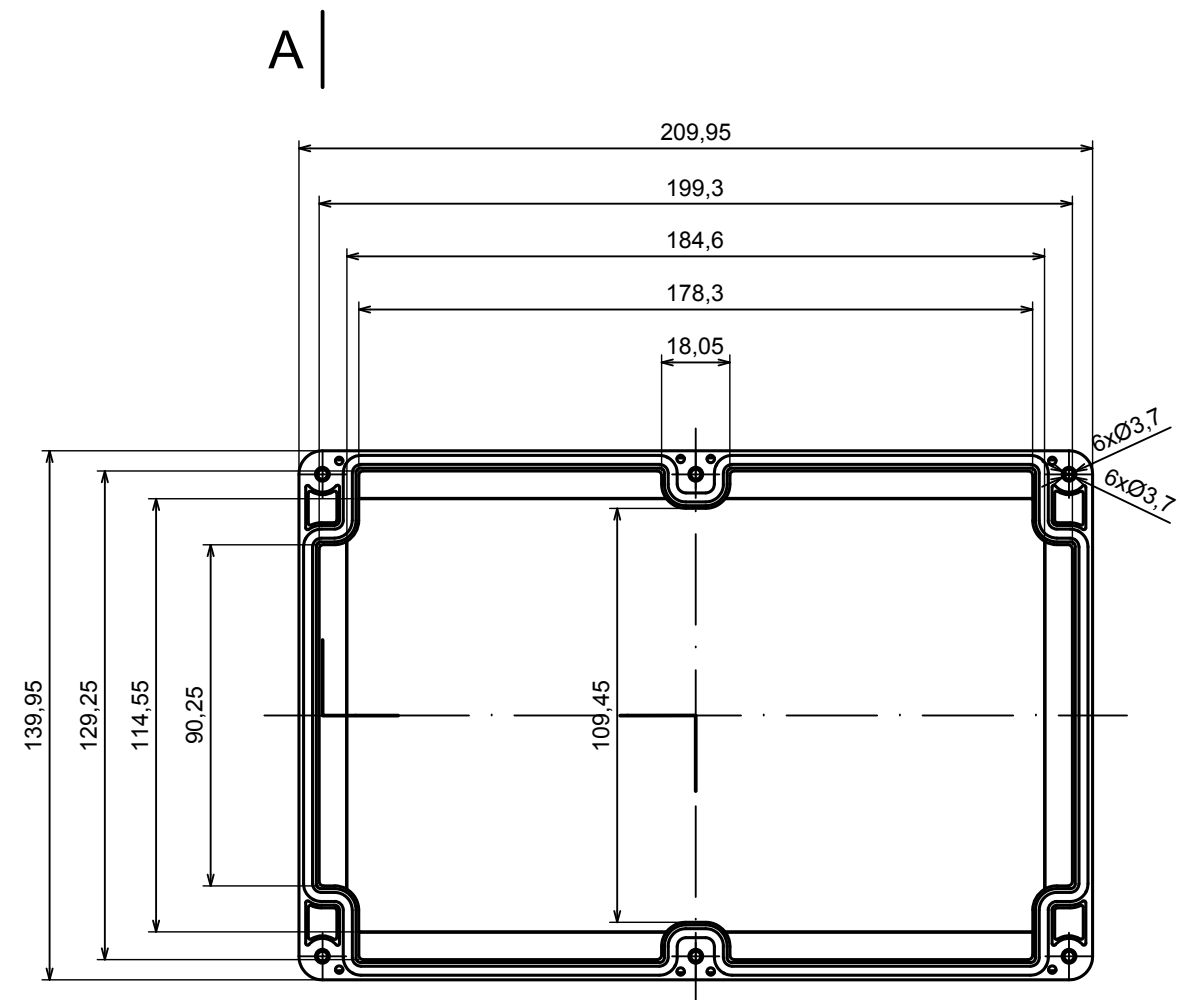

All rights reserved, Copyright Kradex 2022

Product model Enclosure ZP210.140.60SU TM - Assembly

Format: A3 Material: PC, ABS

Scale 1:2 Tolerance: +/- 0.5

All rights reserved, Copyright Kradox 2022	
Product model	Enclosure ZP210.140.60SU TM - Base ZP210.140.30U TM
Format: A3	Material: PC, ABS
Scale 1:2	Tolerance: +/- 0.5

E (1:1)

A

All rights reserved, Copyright Kradex 2022	
Product model	Enclosure ZP210.140.60SU TM - Cover ZP210.140.30S
Format: A3	Material: PC, ABS
Scale 1:2	Tolerance: +/- 0.5

X-ON Electronics

Largest Supplier of Electrical and Electronic Components