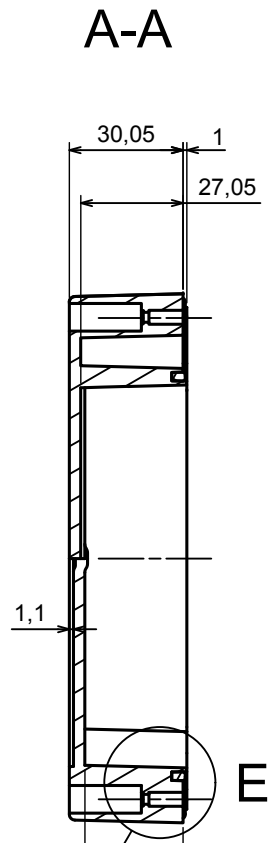

All rights reserved, Copyright Kradex 2022

Product model Enclosure ZP210.140.60SU TM - Assembly

Format: A3 Material: PC, ABS

Scale 1:2 Tolerance: +/- 0.5

All rights reserved, Copyright Kradox 2022	
Product model	Enclosure ZP210.140.60SU TM - Base ZP210.140.30U TM
Format: A3	Material: PC, ABS
Scale 1:2	Tolerance: +/- 0.5

E (1:1)

A

All rights reserved, Copyright Kradex 2022	
Product model	Enclosure ZP210.140.60SU TM - Cover ZP210.140.30S
Format: A3	Material: PC, ABS
Scale 1:2	Tolerance: +/- 0.5

X-ON Electronics

Largest Supplier of Electrical and Electronic Components