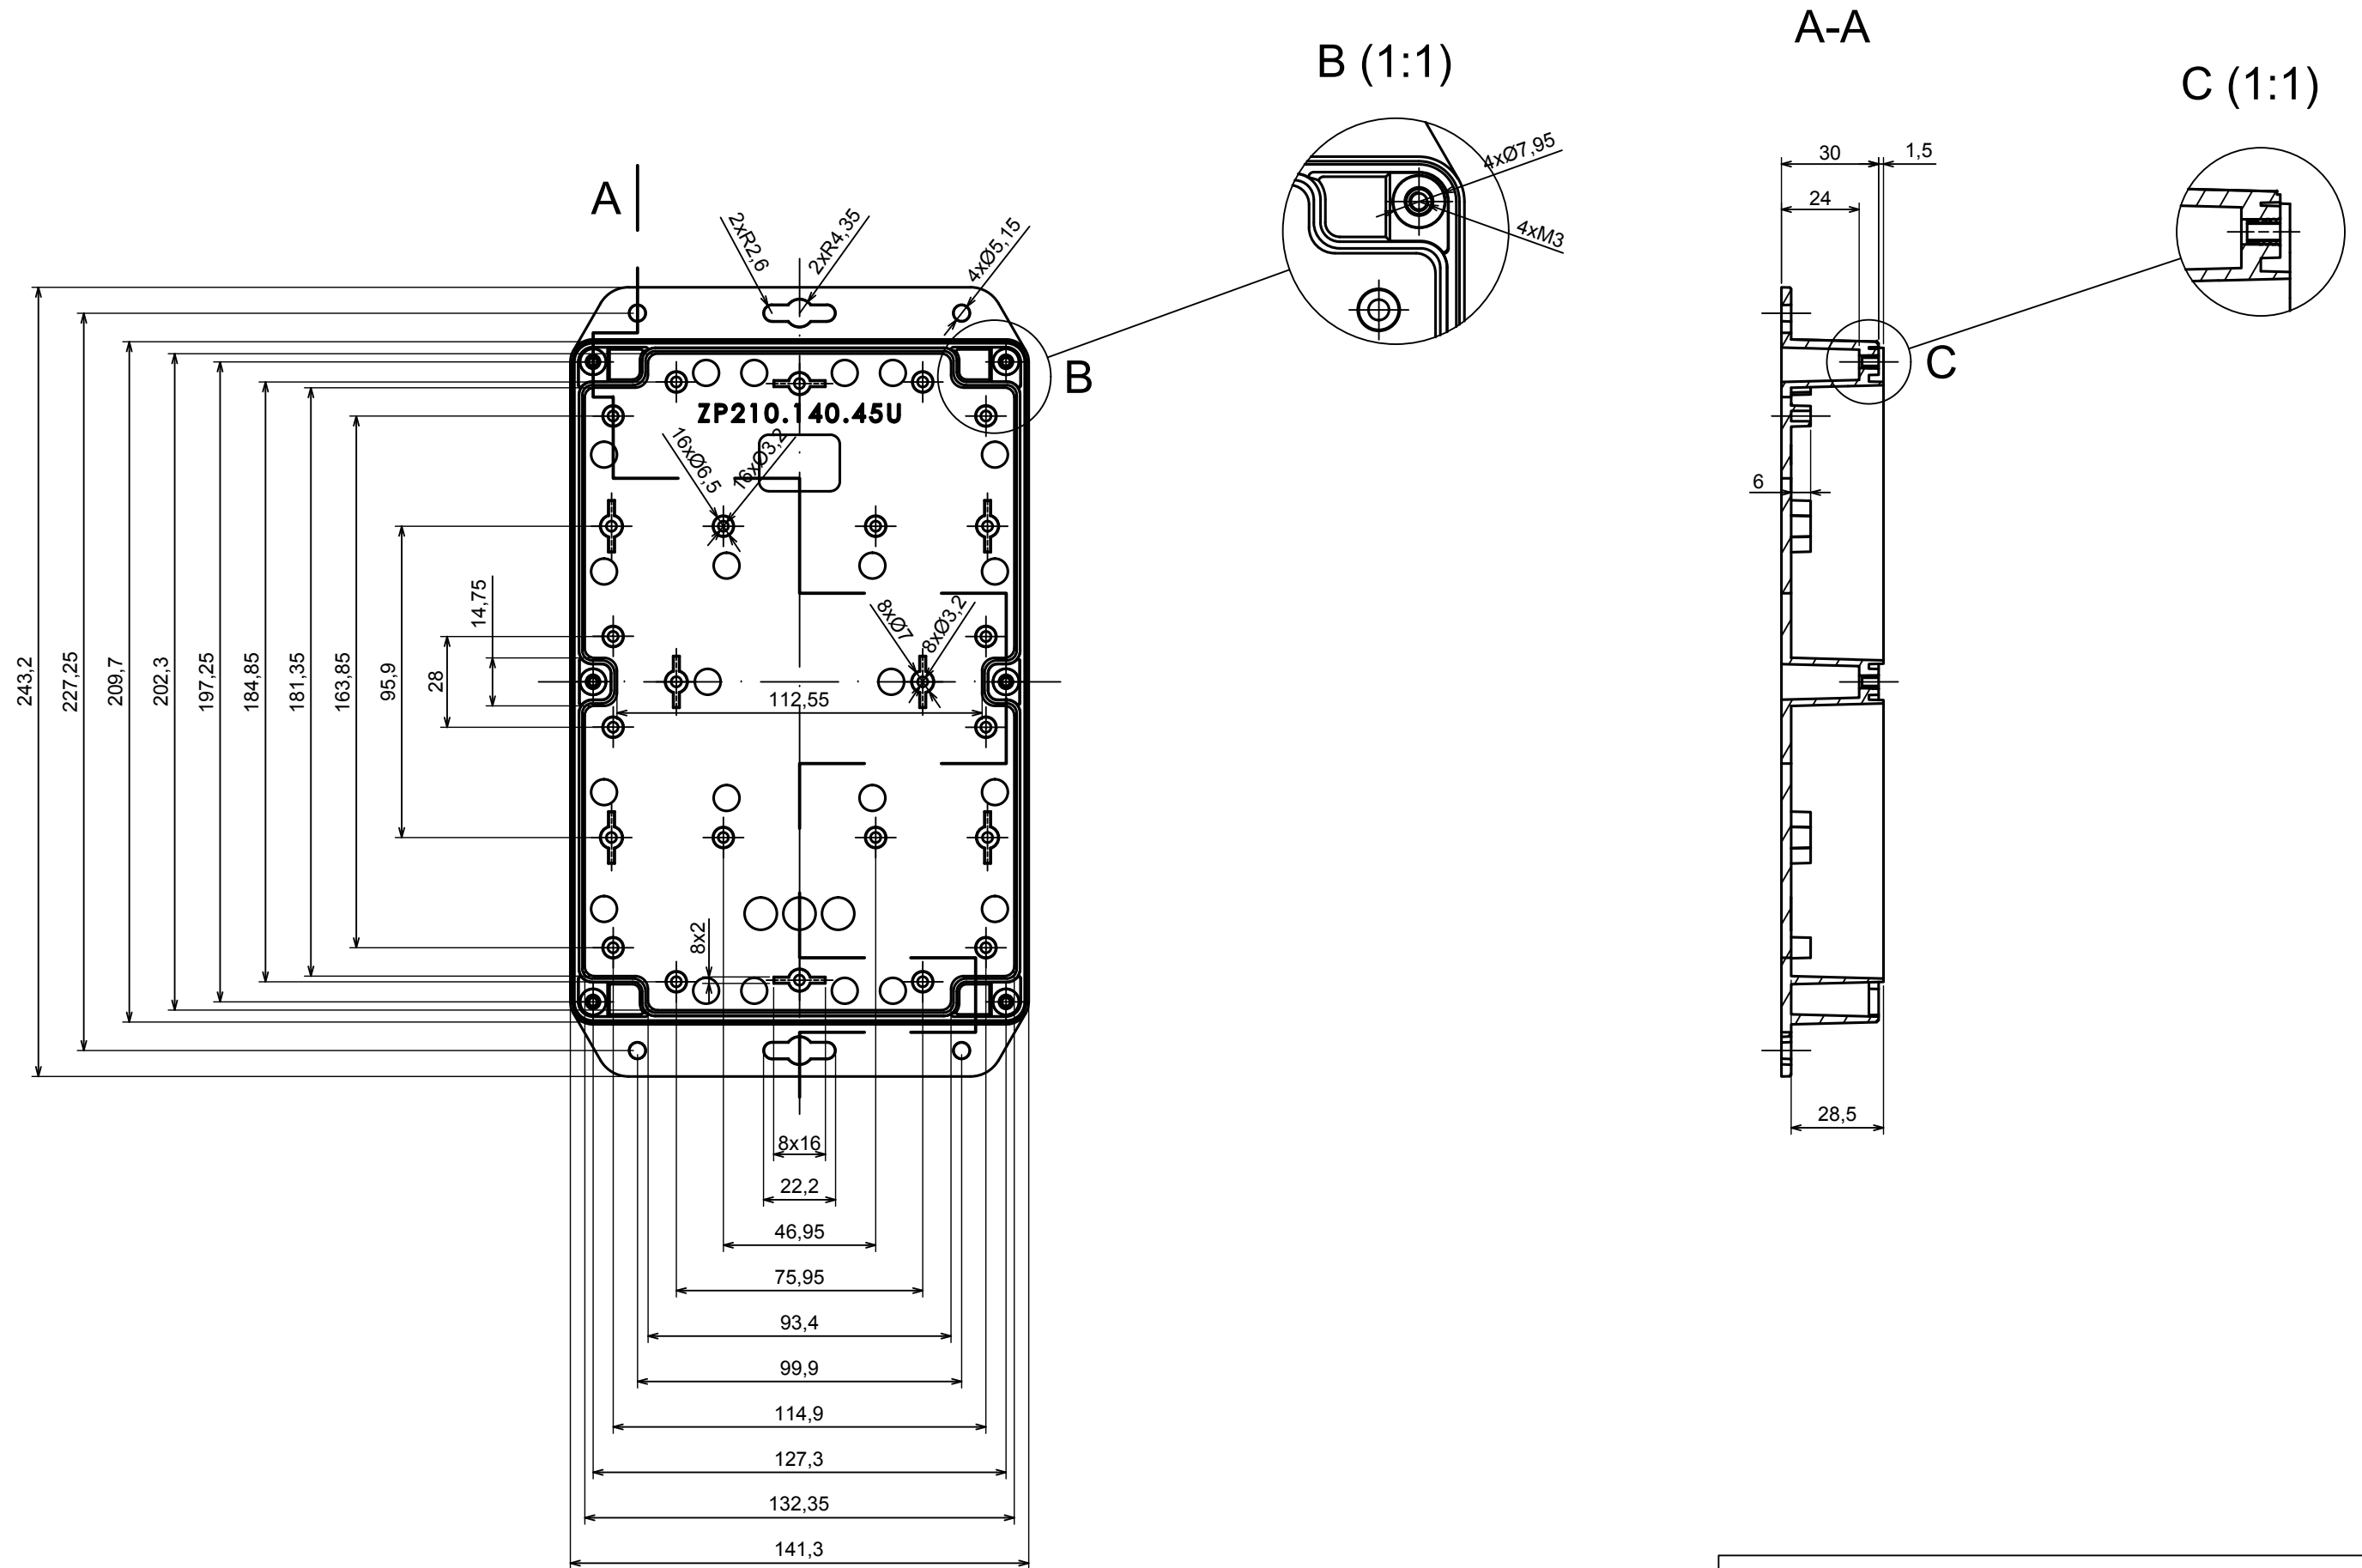

All rights reserved, Copyright Kradex 2022

Product model Enclosure ZP210.140.60SU TM - Assembly

Format: A3 Material: PC, ABS

Scale 1:2 Tolerance: +/- 0.5

All rights reserved, Copyright Kradox 2022	
Product model	Enclosure ZP210.140.60SU TM - Base ZP210.140.30U TM
Format: A3	Material: PC, ABS
Scale 1:2	Tolerance: +/- 0.5

E (1:1)

A

All rights reserved, Copyright Kradex 2022	
Product model	Enclosure ZP210.140.60SU TM - Cover ZP210.140.30S
Format: A3	Material: PC, ABS
Scale 1:2	Tolerance: +/- 0.5

X-ON Electronics

Largest Supplier of Electrical and Electronic Components