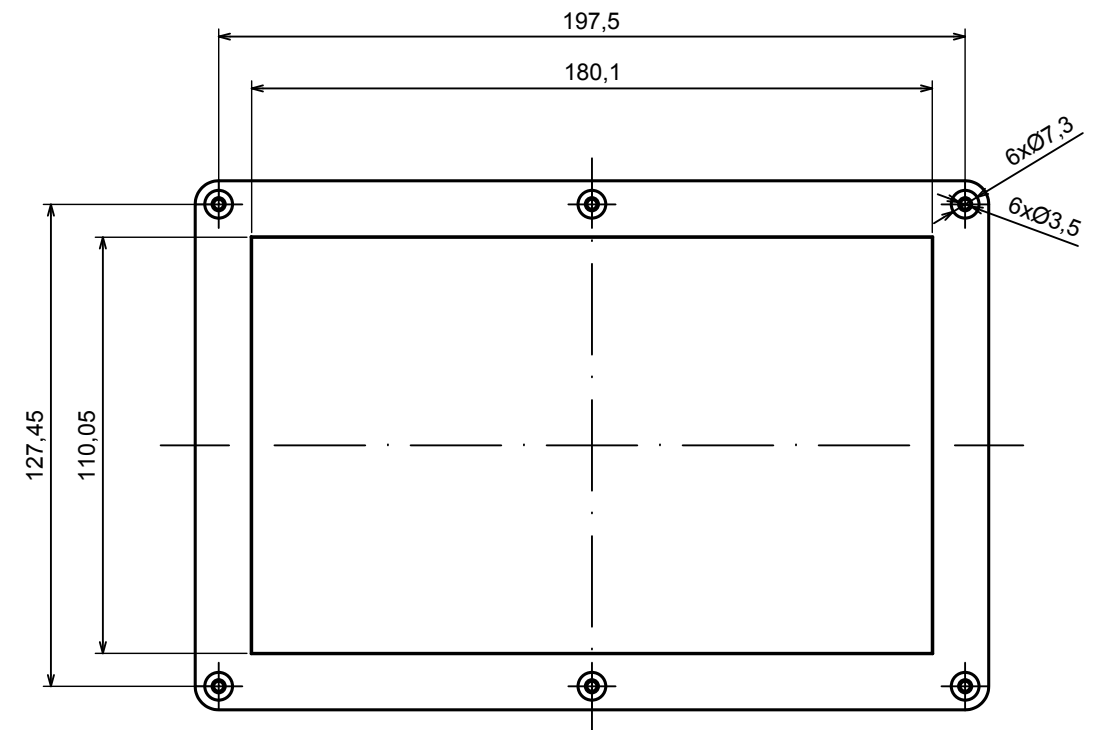

All rights reserved, Copyright Kradex 2022

Product model Enclosure ZP210.140.60SU TM - Assembly

Format: A3 Material: PC, ABS

Scale 1:2 Tolerance: +/- 0.5

All rights reserved, Copyright Kradox 2022	
Product model	Enclosure ZP210.140.60SU TM - Base ZP210.140.30U TM
Format: A3	Material: PC, ABS
Scale 1:2	Tolerance: +/- 0.5

E (1:1)

A

All rights reserved, Copyright Kradex 2022	
Product model	Enclosure ZP210.140.60SU TM - Cover ZP210.140.30S
Format: A3	Material: PC, ABS
Scale 1:2	Tolerance: +/- 0.5

X-ON Electronics

Largest Supplier of Electrical and Electronic Components