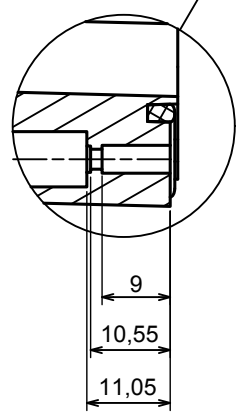

All rights reserved, Copyright Kradex 2022

Product model Enclosure ZP210.140.60SU TM - Assembly

Format: A3 Material: PC, ABS

Scale 1:2 Tolerance: +/- 0.5

All rights reserved, Copyright Kradox 2022	
Product model	Enclosure ZP210.140.60SU TM - Base ZP210.140.30U TM
Format: A3	Material: PC, ABS
Scale 1:2	Tolerance: +/- 0.5

E (1:1)

A

All rights reserved, Copyright Kradex 2022	
Product model	Enclosure ZP210.140.60SU TM - Cover ZP210.140.30S
Format: A3	Material: PC, ABS
Scale 1:2	Tolerance: +/- 0.5

X-ON Electronics

Largest Supplier of Electrical and Electronic Components