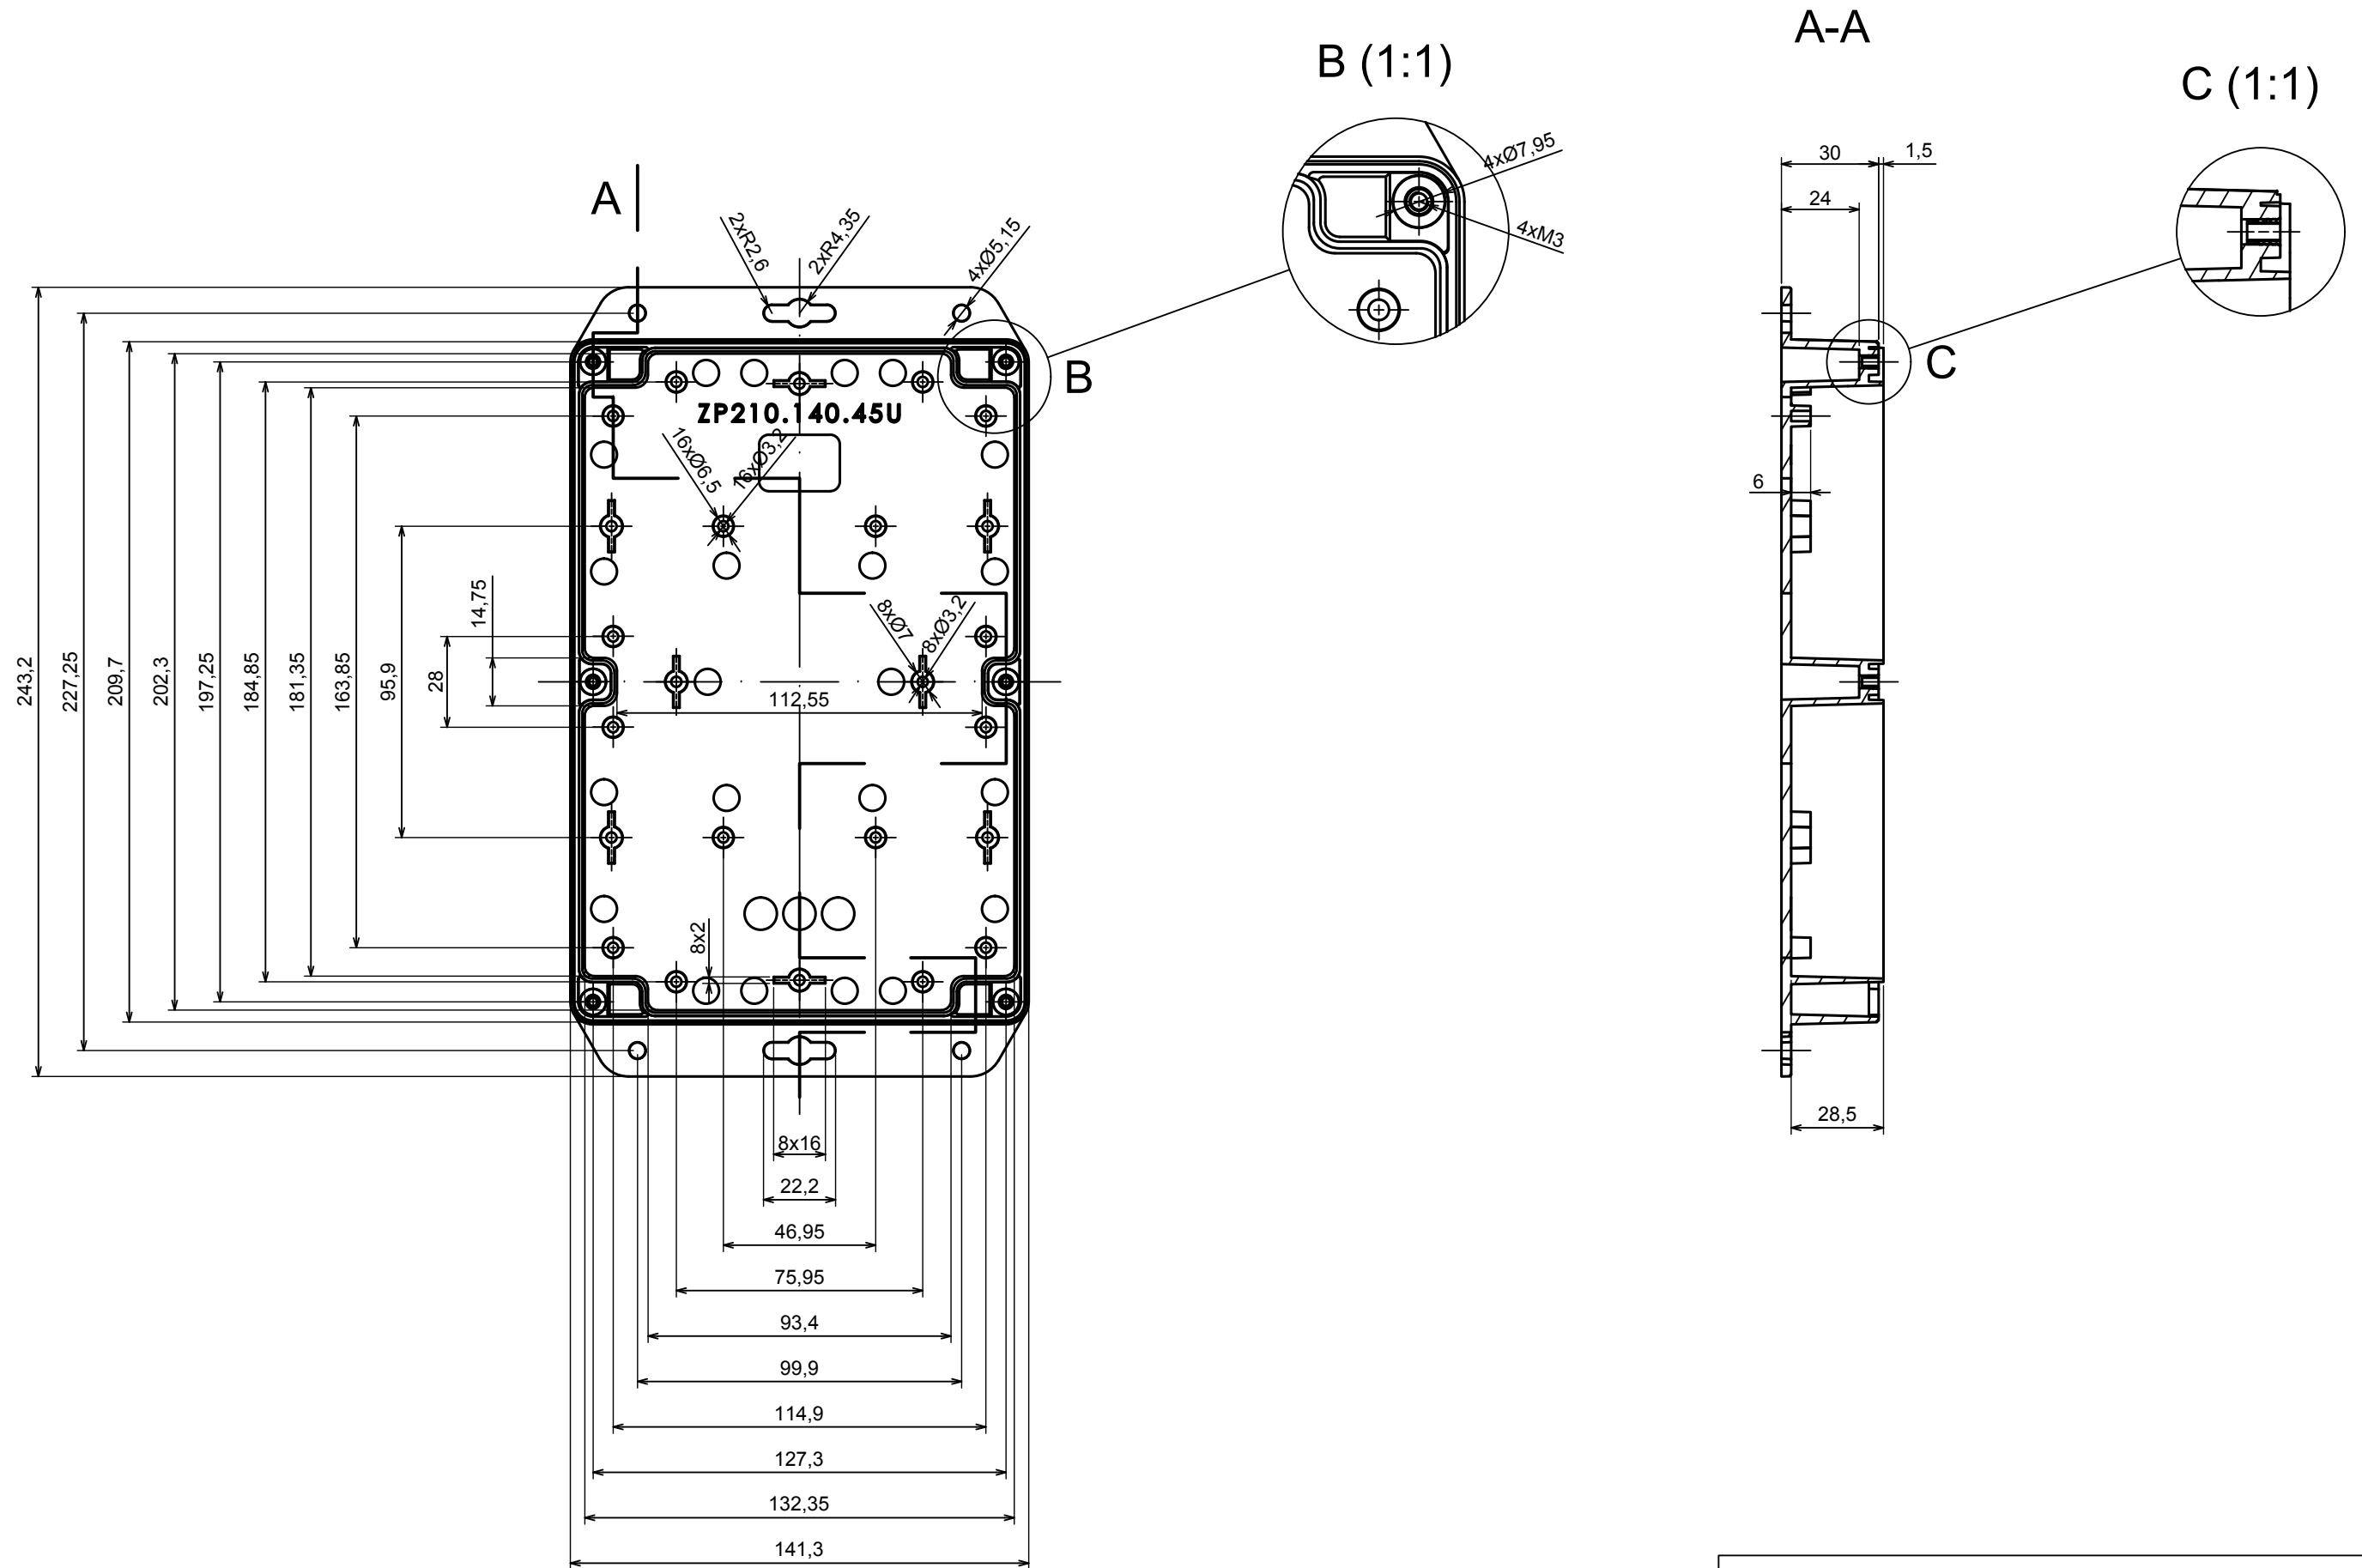

All rights reserved, Copyright Kradex 2022		
Product model	Enclosure ZP210.140.60U TM - Assembly	
Format: A3	Material: PC, ABS	
Scale 1:2	Tolerance: +/- 0.5	

All rights reserved, Copyright Kradox 2022	
Product model	Enclosure ZP210.140.60U TM - Base ZP210.140.30U TM
Format: A3	Material: PC, ABS
Scale 1:2	Tolerance: +/- 0.5

E (1:1)

A |

A |

A-A

All rights reserved, Copyright Kradex 2022	
Product model	Enclosure ZP210.140.60U TM - Cover ZP210.140.30
Format: A3	Material: PC, ABS
Scale 1:2	Tolerance: +/- 0.5

X-ON Electronics

Largest Supplier of Electrical and Electronic Components