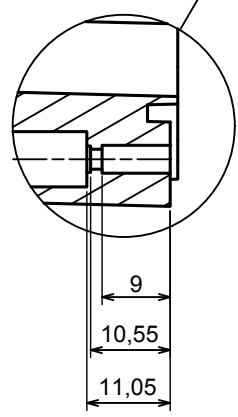

All rights reserved, Copyright Kradex 2022		
Product model	Enclosure ZP210.140.60U TM - Assembly	
Format: A3	Material: PC, ABS	
Scale 1:2	Tolerance: +/- 0.5	

All rights reserved, Copyright Kradox 2022	
Product model	Enclosure ZP210.140.60U TM - Base ZP210.140.30U TM
Format: A3	Material: PC, ABS
Scale 1:2	Tolerance: +/- 0.5

E (1:1)

A |

A |

A-A

All rights reserved, Copyright Kradex 2022	
Product model	Enclosure ZP210.140.60U TM - Cover ZP210.140.30
Format: A3	Material: PC, ABS
Scale 1:2	Tolerance: +/- 0.5

X-ON Electronics

Largest Supplier of Electrical and Electronic Components