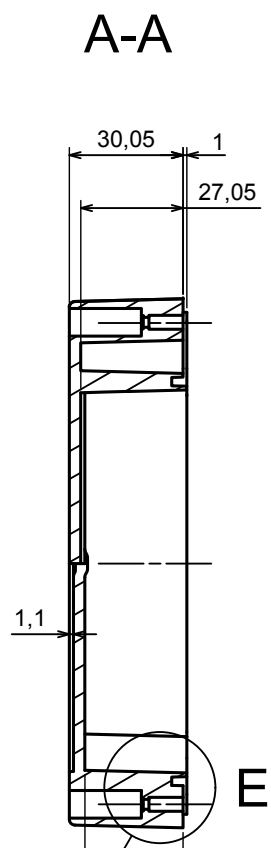

All rights reserved, Copyright Kradex 2022		
Product model	Enclosure ZP210.140.60U TM - Assembly	
Format: A3	Material: PC, ABS	
Scale 1:2	Tolerance: +/- 0.5	

All rights reserved, Copyright Kradox 2022	
Product model	Enclosure ZP210.140.60U TM - Base ZP210.140.30U TM
Format: A3	Material: PC, ABS
Scale 1:2	Tolerance: +/- 0.5

E (1:1)

A |

A |

A-A

All rights reserved, Copyright Kradex 2022	
Product model	Enclosure ZP210.140.60U TM - Cover ZP210.140.30
Format: A3	Material: PC, ABS
Scale 1:2	Tolerance: +/- 0.5

X-ON Electronics

Largest Supplier of Electrical and Electronic Components