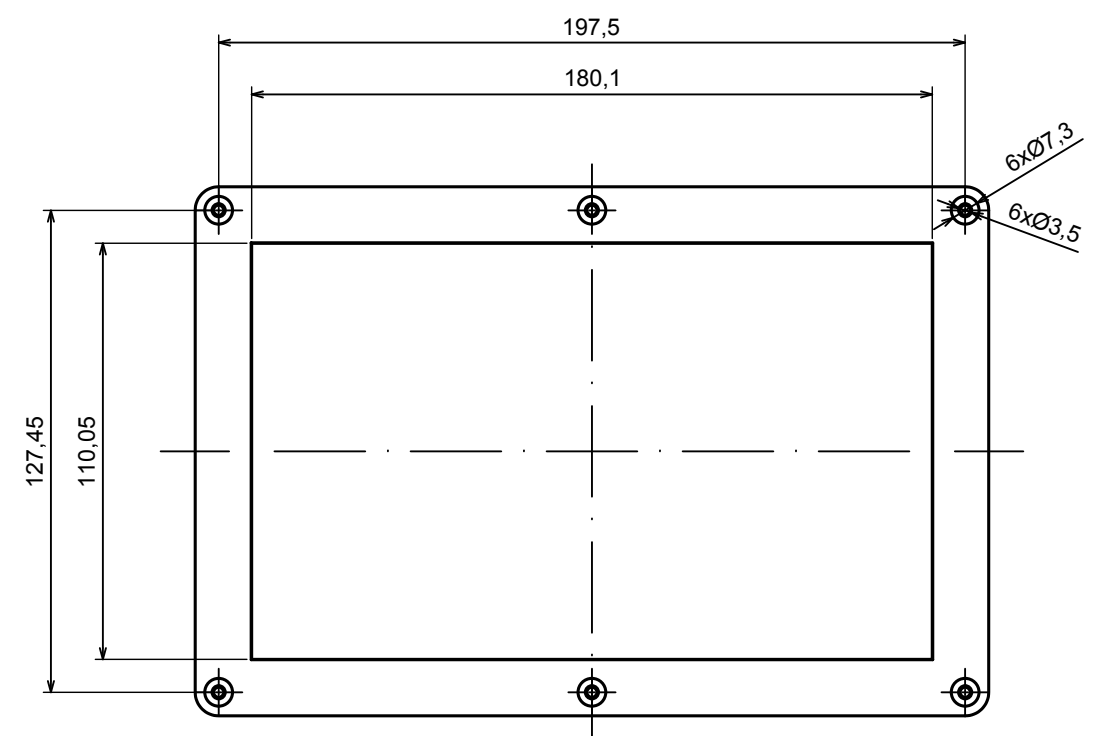

All rights reserved, Copyright Kradex 2022		
Product model	Enclosure ZP210.140.60U TM - Assembly	
Format: A3	Material: PC, ABS	
Scale 1:2	Tolerance: +/- 0.5	

All rights reserved, Copyright Kradox 2022	
Product model	Enclosure ZP210.140.60U TM - Base ZP210.140.30U TM
Format: A3	Material: PC, ABS
Scale 1:2	Tolerance: +/- 0.5

E (1:1)

A |

A |

A-A

All rights reserved, Copyright Kradex 2022	
Product model	Enclosure ZP210.140.60U TM - Cover ZP210.140.30
Format: A3	Material: PC, ABS
Scale 1:2	Tolerance: +/- 0.5

X-ON Electronics

Largest Supplier of Electrical and Electronic Components