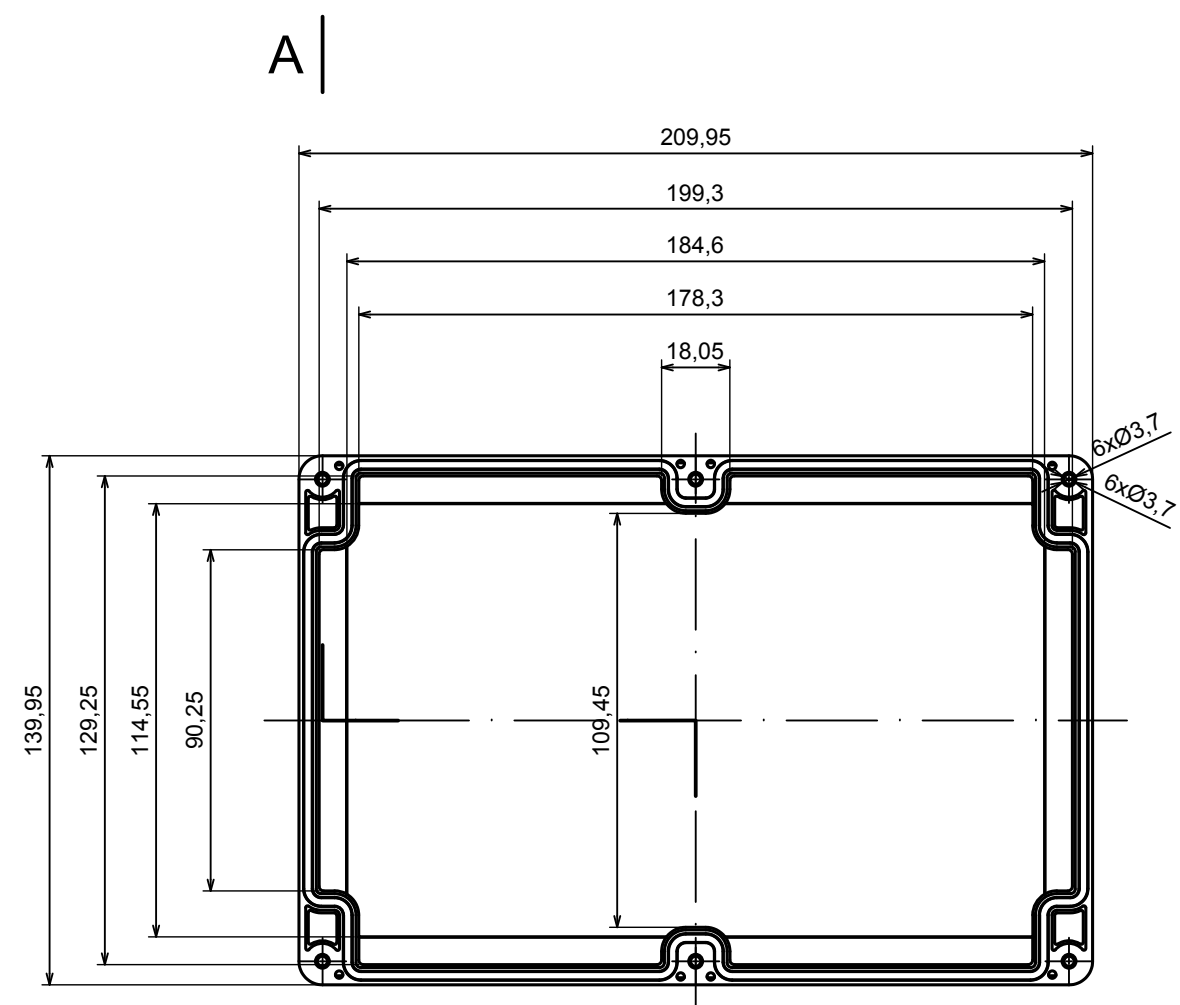

All rights reserved, Copyright Kradex 2022		
Product model	Enclosure ZP210.140.60U TM - Assembly	
Format: A3	Material: PC, ABS	
Scale 1:2	Tolerance: +/- 0.5	

All rights reserved, Copyright Kradox 2022	
Product model	Enclosure ZP210.140.60U TM - Base ZP210.140.30U TM
Format: A3	Material: PC, ABS
Scale 1:2	Tolerance: +/- 0.5

E (1:1)

A |

A |

A-A

All rights reserved, Copyright Kradex 2022	
Product model	Enclosure ZP210.140.60U TM - Cover ZP210.140.30
Format: A3	Material: PC, ABS
Scale 1:2	Tolerance: +/- 0.5

X-ON Electronics

Largest Supplier of Electrical and Electronic Components