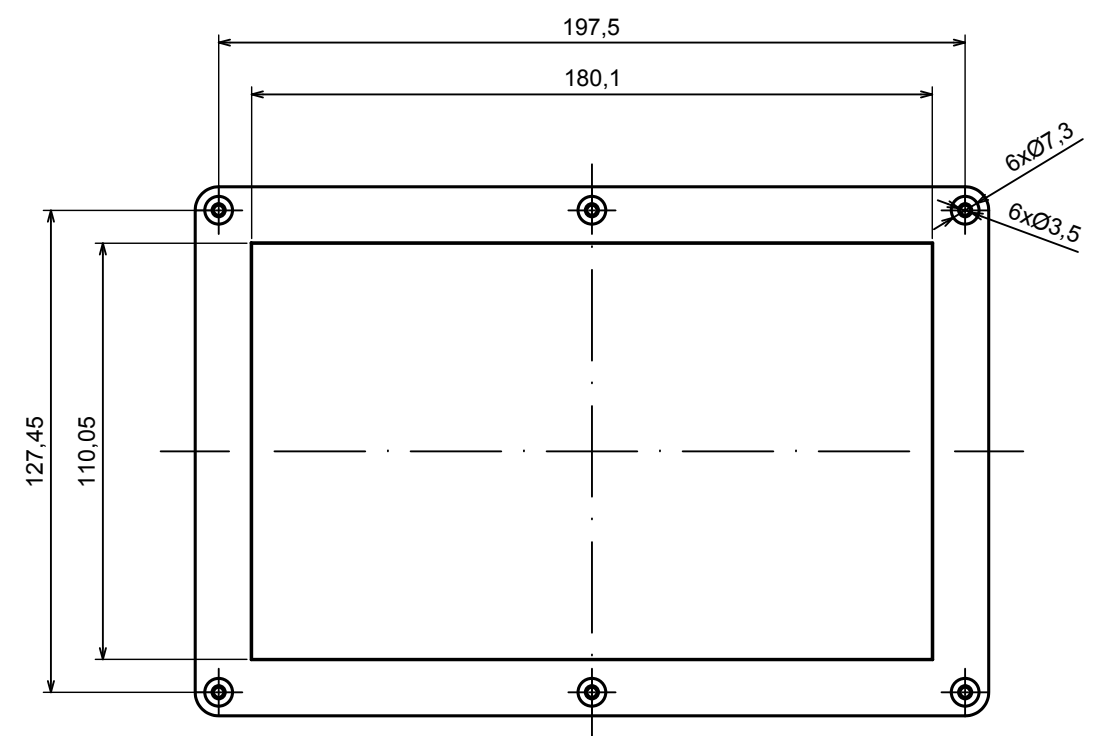

All rights reserved, Copyright Kradex 2022

Product model Enclosure ZP210.140.60U TM - Assembly

Format: A3 Material: PC, ABS

Scale 1:2 Tolerance: +/- 0.5

All rights reserved, Copyright Kradox 2022	
Product model	Enclosure ZP210.140.60U TM - Base ZP210.140.30U TM
Format: A3	Material: PC, ABS
Scale 1:2	Tolerance: +/- 0.5

E (1:1)

All rights reserved, Copyright Kradex 2022	
Product model	Enclosure ZP210.140.60U TM - Cover ZP210.140.30
Format: A3	Material: PC, ABS
Scale 1:2	Tolerance: +/- 0.5

X-ON Electronics

Largest Supplier of Electrical and Electronic Components