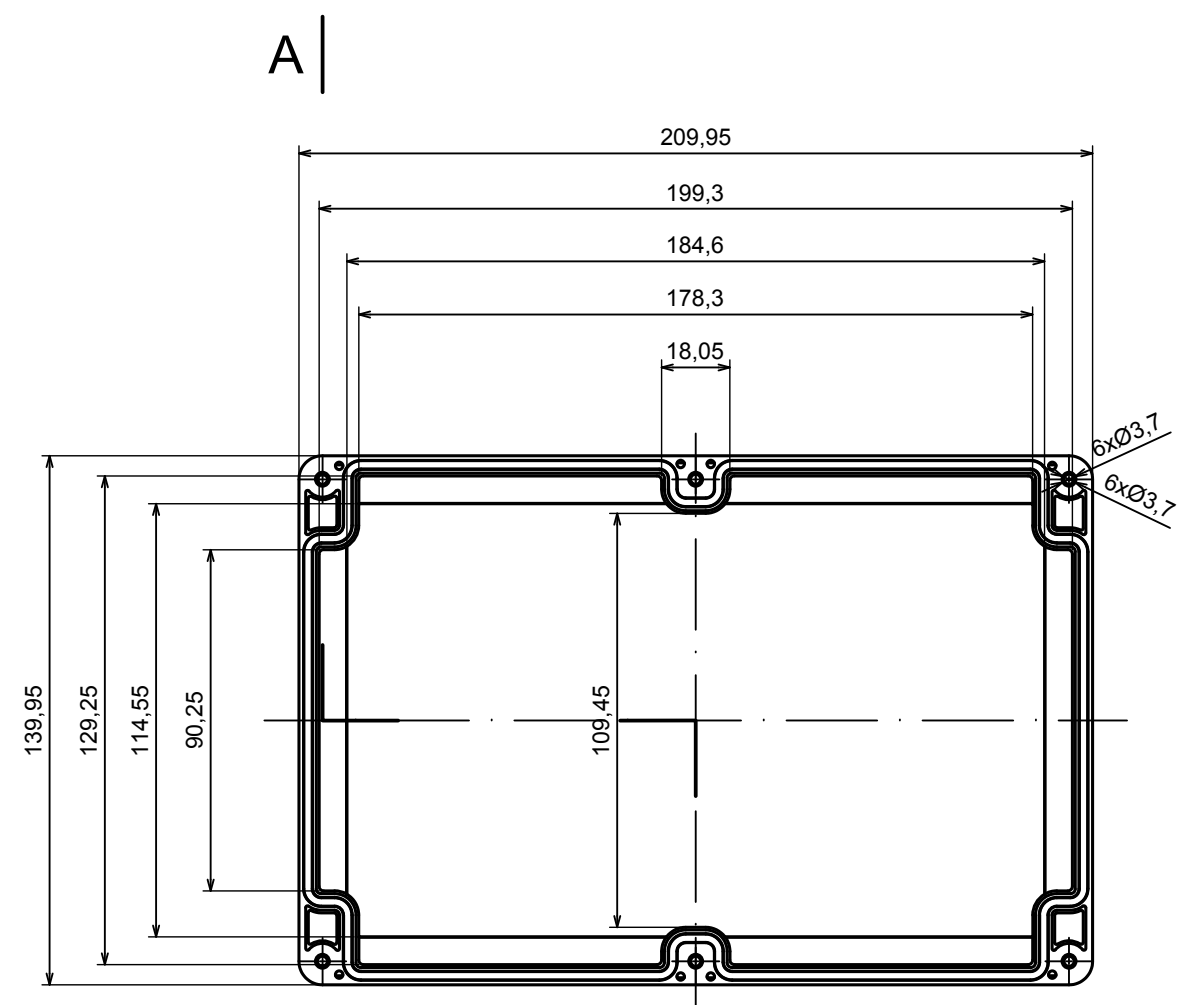

All rights reserved, Copyright Kradex 2022

Product model Enclosure ZP210.140.60U TM - Assembly

Format: A3 Material: PC, ABS

Scale 1:2 Tolerance: +/- 0.5

All rights reserved, Copyright Kradox 2022	
Product model	Enclosure ZP210.140.60U TM - Base ZP210.140.30U TM
Format: A3	Material: PC, ABS
Scale 1:2	Tolerance: +/- 0.5

E (1:1)

All rights reserved, Copyright Kradex 2022	
Product model	Enclosure ZP210.140.60U TM - Cover ZP210.140.30
Format: A3	Material: PC, ABS
Scale 1:2	Tolerance: +/- 0.5

X-ON Electronics

Largest Supplier of Electrical and Electronic Components