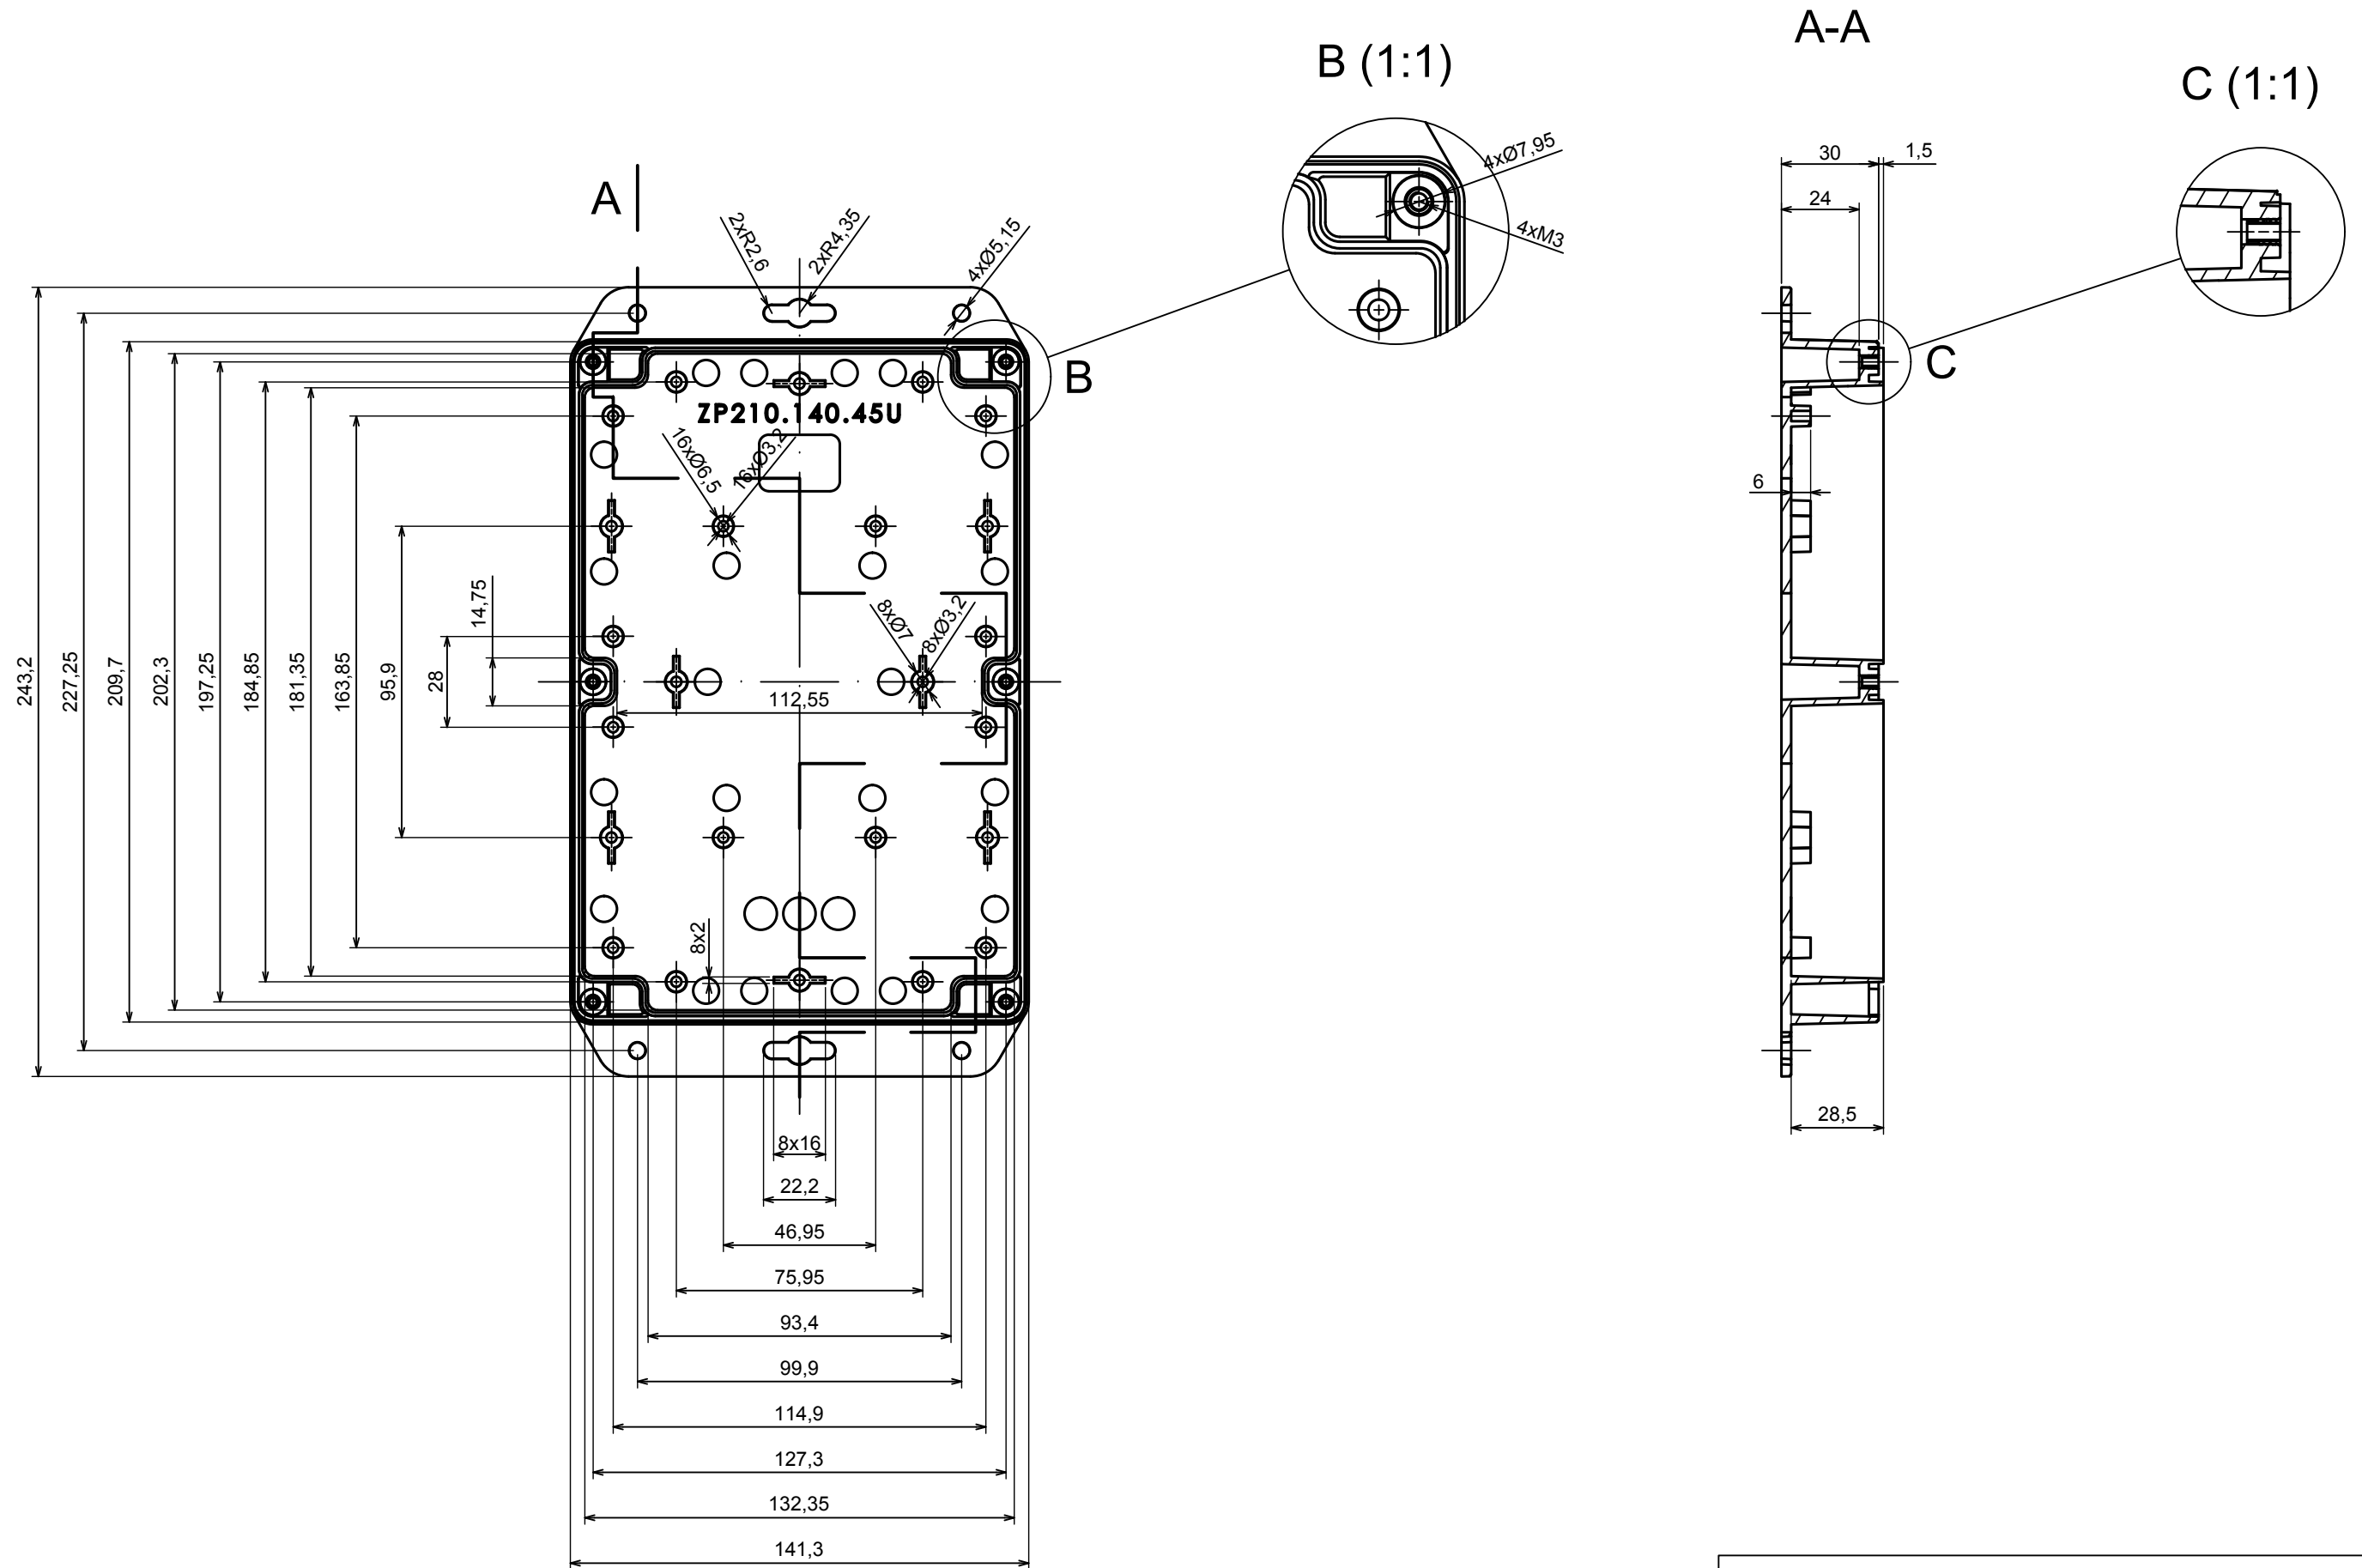

All rights reserved, Copyright Kradex 2022

Product model Enclosure ZP210.140.60U TM - Assembly

Format: A3 Material: PC, ABS

Scale 1:2 Tolerance: +/- 0.5

All rights reserved, Copyright Kradox 2022	
Product model	Enclosure ZP210.140.60U TM - Base ZP210.140.30U TM
Format: A3	Material: PC, ABS
Scale 1:2	Tolerance: +/- 0.5

E (1:1)

All rights reserved, Copyright Kradex 2022	
Product model	Enclosure ZP210.140.60U TM - Cover ZP210.140.30
Format: A3	Material: PC, ABS
Scale 1:2	Tolerance: +/- 0.5

X-ON Electronics

Largest Supplier of Electrical and Electronic Components