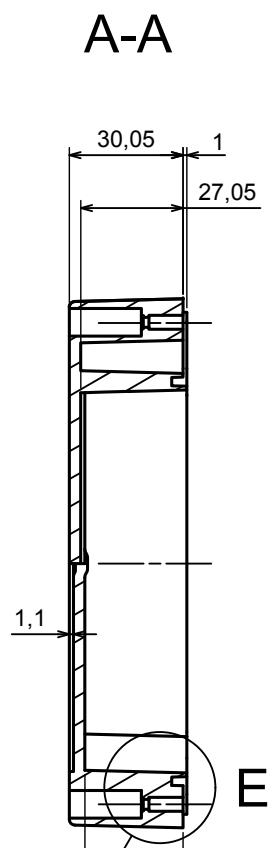

All rights reserved, Copyright Kradex 2022

Product model Enclosure ZP210.140.60U TM - Assembly

Format: A3 Material: PC, ABS

Scale 1:2 Tolerance: +/- 0.5

All rights reserved, Copyright Kradox 2022	
Product model	Enclosure ZP210.140.60U TM - Base ZP210.140.30U TM
Format: A3	Material: PC, ABS
Scale 1:2	Tolerance: +/- 0.5

E (1:1)

All rights reserved, Copyright Kradex 2022	
Product model	Enclosure ZP210.140.60U TM - Cover ZP210.140.30
Format: A3	Material: PC, ABS
Scale 1:2	Tolerance: +/- 0.5

X-ON Electronics

Largest Supplier of Electrical and Electronic Components