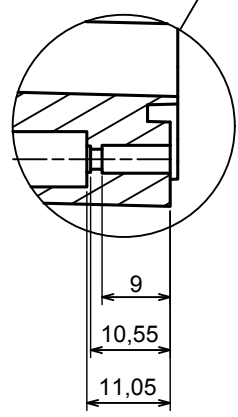

All rights reserved, Copyright Kradex 2022

Product model Enclosure ZP210.140.60U TM - Assembly

Format: A3 Material: PC, ABS

Scale 1:2 Tolerance: +/- 0.5

All rights reserved, Copyright Kradox 2022	
Product model	Enclosure ZP210.140.60U TM - Base ZP210.140.30U TM
Format: A3	Material: PC, ABS
Scale 1:2	Tolerance: +/- 0.5

E (1:1)

All rights reserved, Copyright Kradex 2022	
Product model	Enclosure ZP210.140.60U TM - Cover ZP210.140.30
Format: A3	Material: PC, ABS
Scale 1:2	Tolerance: +/- 0.5

X-ON Electronics

Largest Supplier of Electrical and Electronic Components