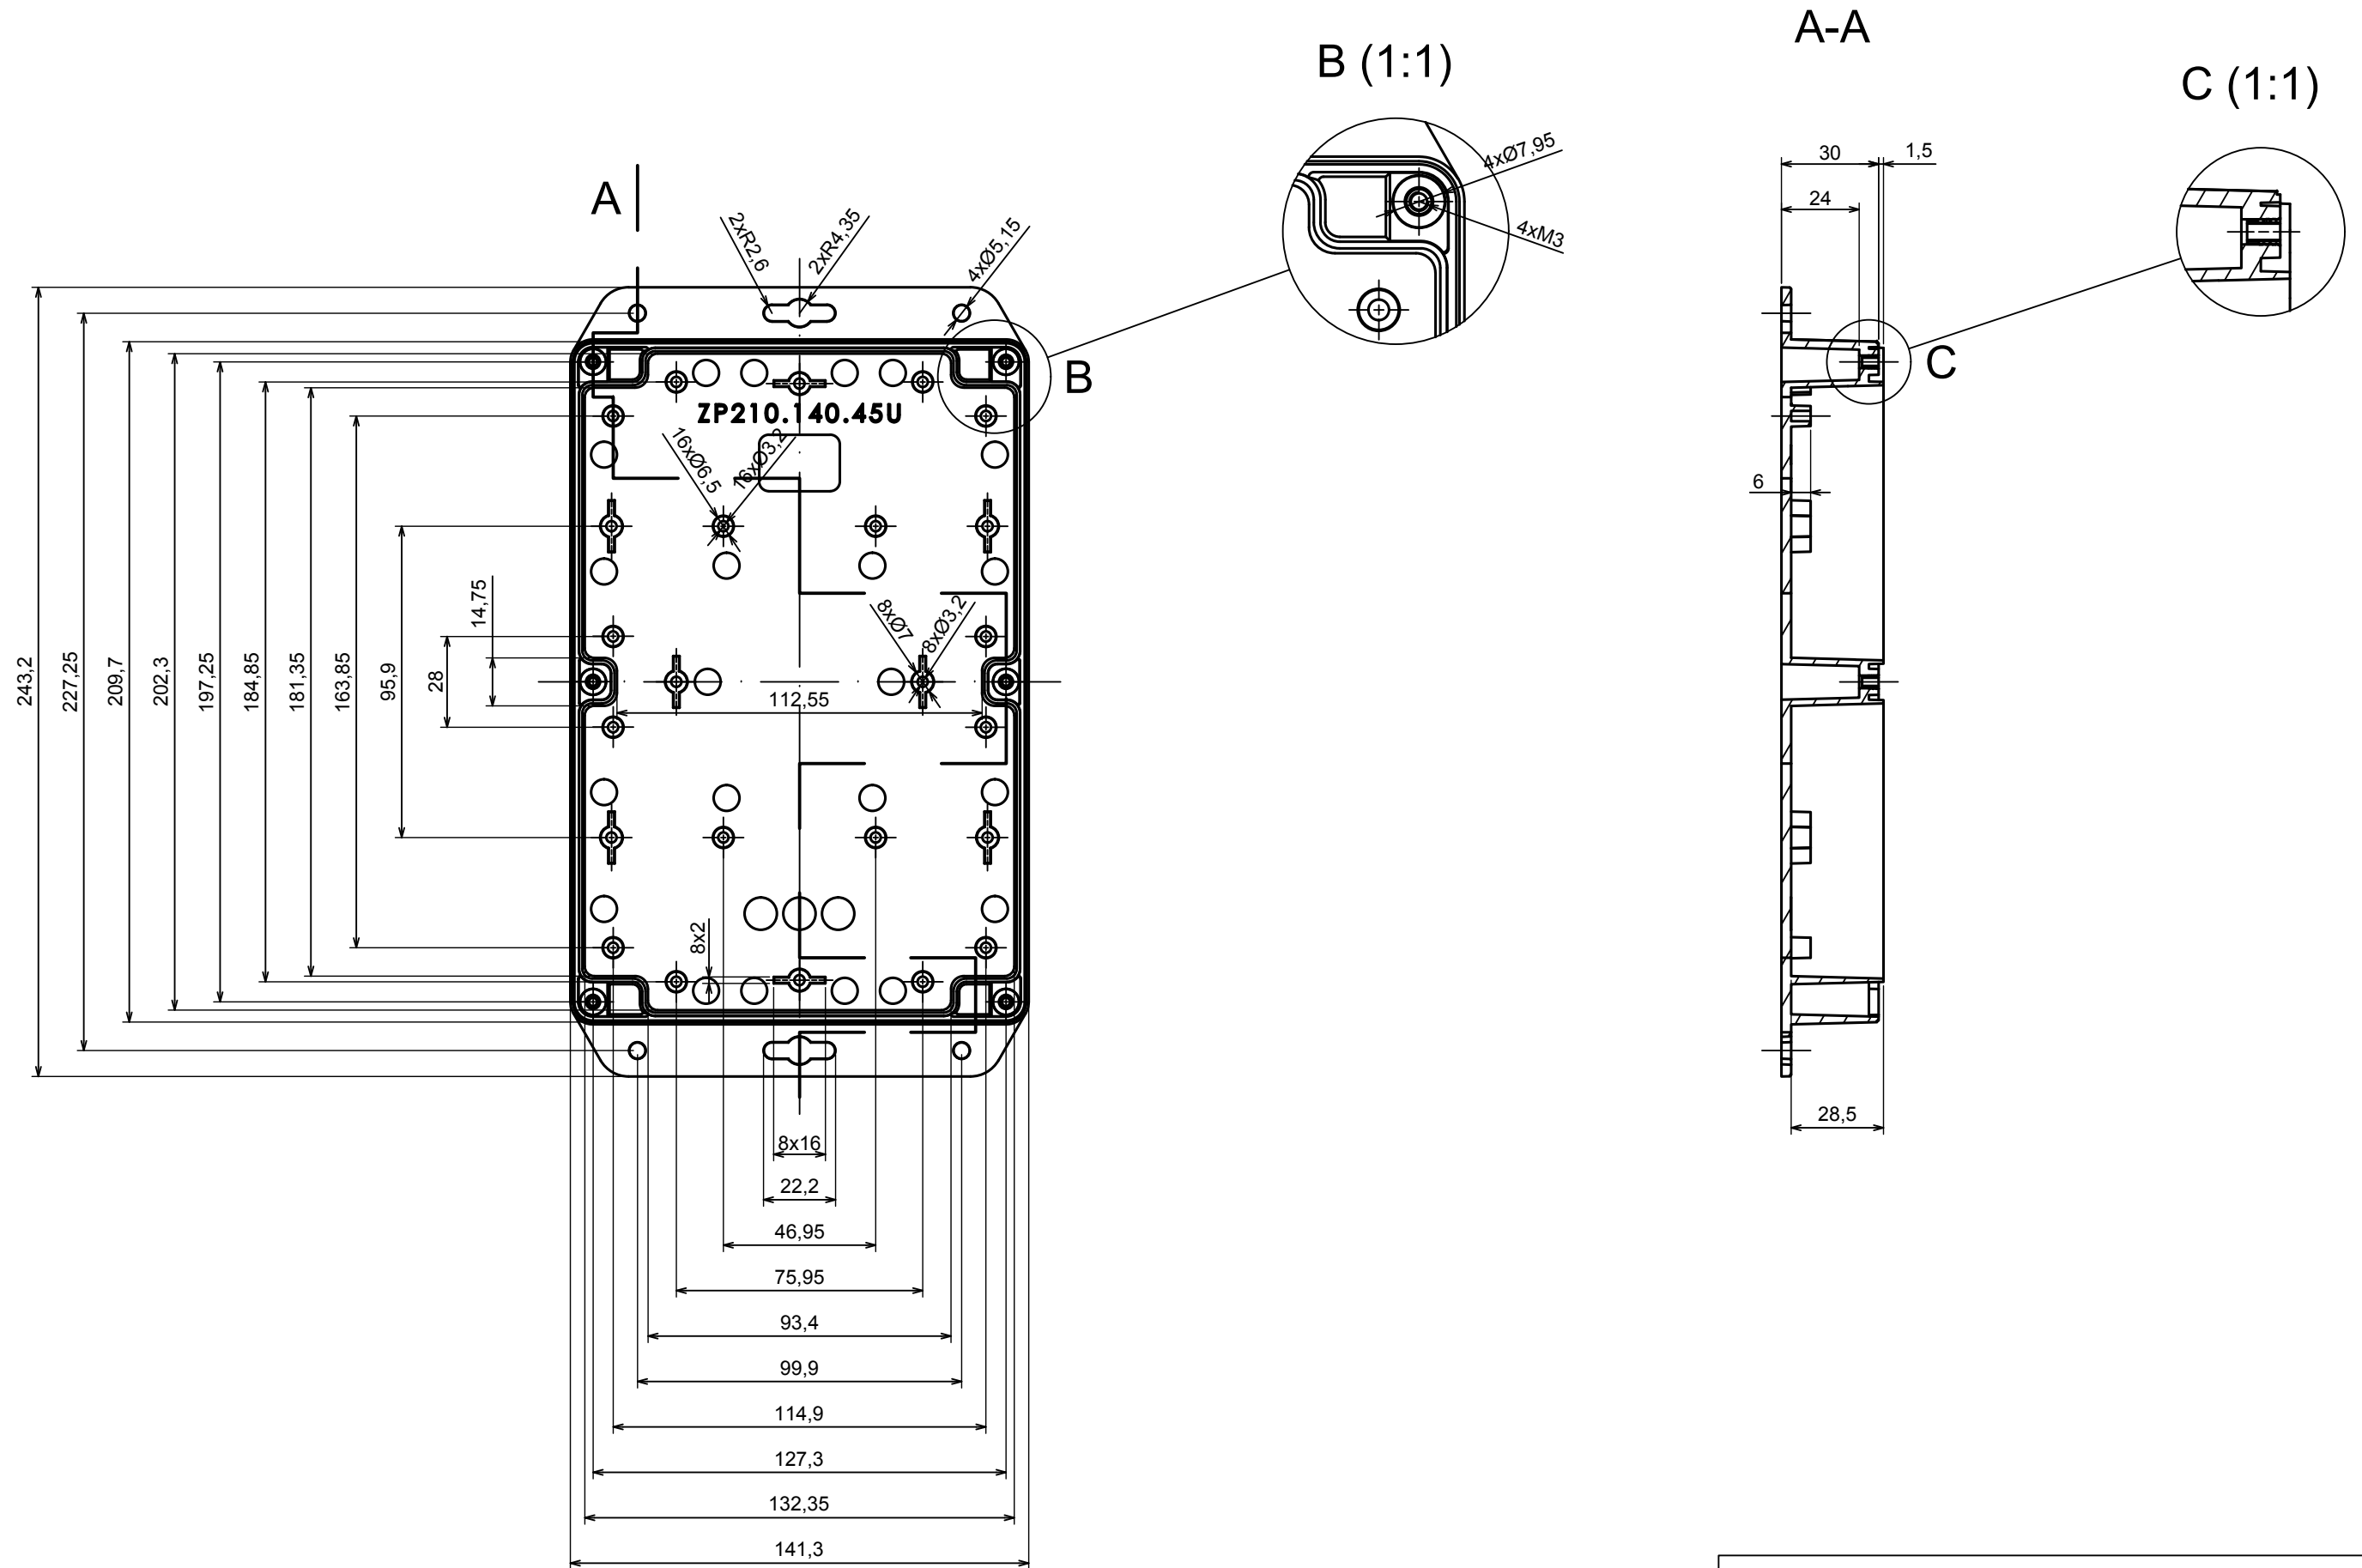

All rights reserved, Copyright Kradex 2022

Product model Enclosure ZP210.140.60U TM - Assembly

Format: A3 Material: PC, ABS

Scale 1:2 Tolerance: +/- 0.5

All rights reserved, Copyright Kradox 2022	
Product model	Enclosure ZP210.140.60U TM - Base ZP210.140.30U TM
Format: A3	Material: PC, ABS
Scale 1:2	Tolerance: +/- 0.5

All rights reserved, Copyright Kradex 2022		
Product model	Enclosure ZP210.140.60U TM - Cover ZP210.140.30	
Format: A3	Material: PC, ABS	
Scale 1:2	Tolerance: +/- 0.5	

X-ON Electronics

Largest Supplier of Electrical and Electronic Components