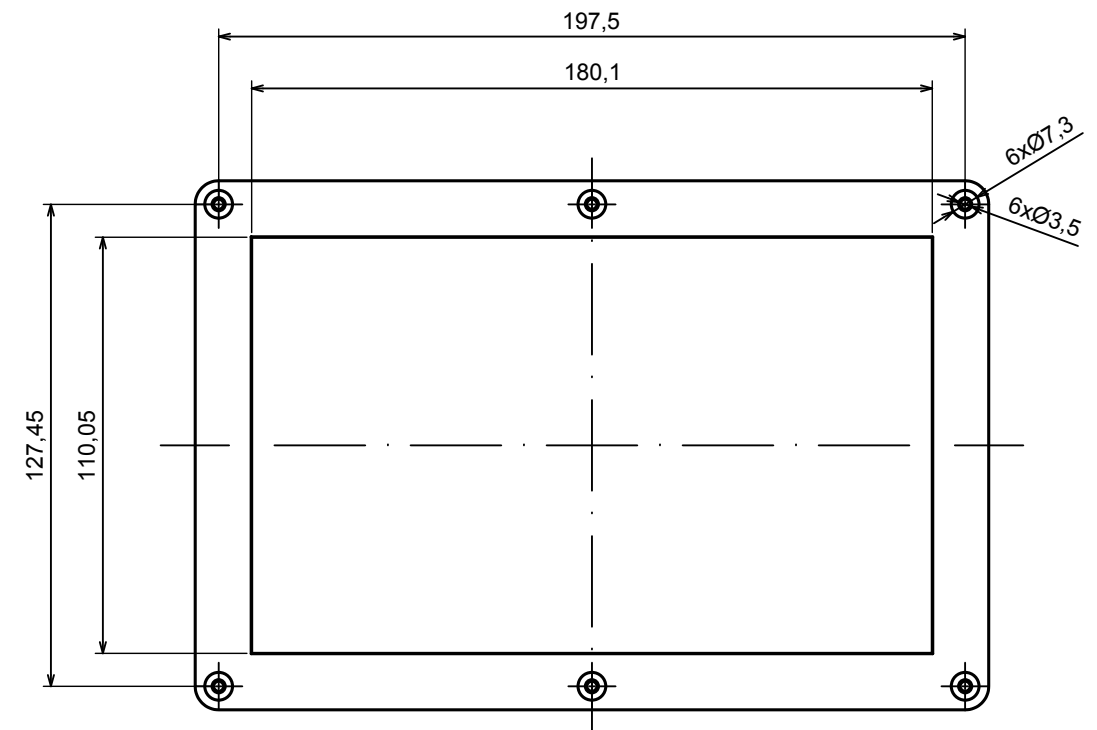

All rights reserved, Copyright Kradex 2022

Product model Enclosure ZP210.140.60U TM - Assembly

Format: A3 Material: PC, ABS

Scale 1:2 Tolerance: +/- 0.5

All rights reserved, Copyright Kradox 2022	
Product model	Enclosure ZP210.140.60U TM - Base ZP210.140.30U TM
Format: A3	Material: PC, ABS
Scale 1:2	Tolerance: +/- 0.5

All rights reserved, Copyright Kradex 2022		
Product model	Enclosure ZP210.140.60U TM - Cover ZP210.140.30	
Format: A3	Material: PC, ABS	
Scale 1:2	Tolerance: +/- 0.5	

X-ON Electronics

Largest Supplier of Electrical and Electronic Components