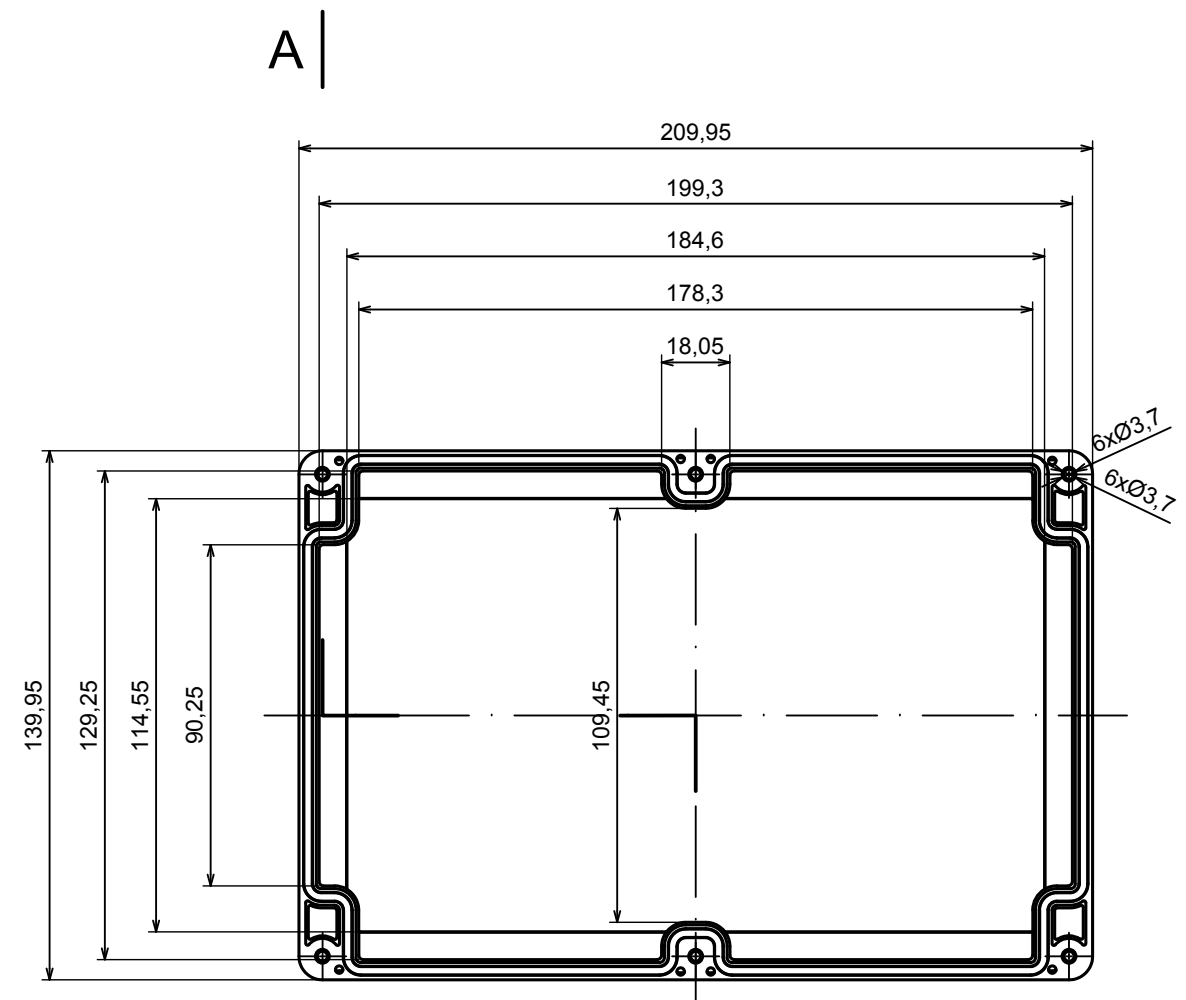

All rights reserved, Copyright Kradex 2022

Product model Enclosure ZP210.140.60U TM - Assembly

Format: A3 Material: PC, ABS

Scale 1:2 Tolerance: +/- 0.5

All rights reserved, Copyright Kradox 2022	
Product model	Enclosure ZP210.140.60U TM - Base ZP210.140.30U TM
Format: A3	Material: PC, ABS
Scale 1:2	Tolerance: +/- 0.5

All rights reserved, Copyright Kradex 2022		
Product model	Enclosure ZP210.140.60U TM - Cover ZP210.140.30	
Format: A3	Material: PC, ABS	
Scale 1:2	Tolerance: +/- 0.5	

X-ON Electronics

Largest Supplier of Electrical and Electronic Components