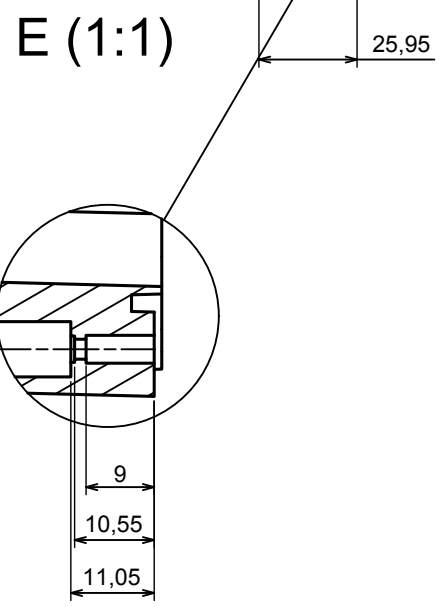

All rights reserved, Copyright Kradex 2022

Product model Enclosure ZP210.140.60U TM - Assembly

Format: A3 Material: PC, ABS

Scale 1:2 Tolerance: +/- 0.5

All rights reserved, Copyright Kradox 2022	
Product model	Enclosure ZP210.140.60U TM - Base ZP210.140.30U TM
Format: A3	Material: PC, ABS
Scale 1:2	Tolerance: +/- 0.5

All rights reserved, Copyright Kradex 2022		
Product model	Enclosure ZP210.140.60U TM - Cover ZP210.140.30	
Format: A3	Material: PC, ABS	
Scale 1:2	Tolerance: +/- 0.5	

X-ON Electronics

Largest Supplier of Electrical and Electronic Components