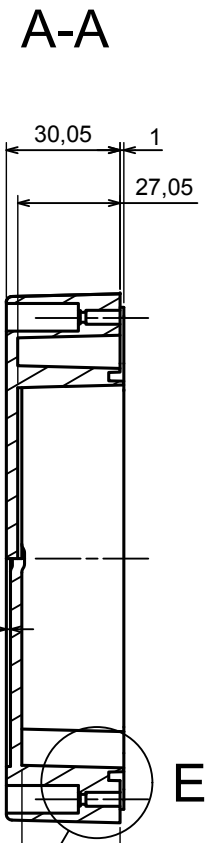

All rights reserved, Copyright Kradex 2022

Product model Enclosure ZP210.140.60U TM - Assembly

Format: A3 Material: PC, ABS

Scale 1:2 Tolerance: +/- 0.5

All rights reserved, Copyright Kradox 2022	
Product model	Enclosure ZP210.140.60U TM - Base ZP210.140.30U TM
Format: A3	Material: PC, ABS
Scale 1:2	Tolerance: +/- 0.5

All rights reserved, Copyright Kradex 2022		
Product model	Enclosure ZP210.140.60U TM - Cover ZP210.140.30	
Format: A3	Material: PC, ABS	
Scale 1:2	Tolerance: +/- 0.5	

X-ON Electronics

Largest Supplier of Electrical and Electronic Components