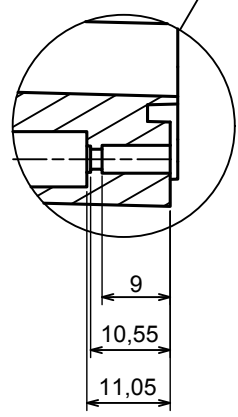

All rights reserved, Copyright Kradex 2022		
Product model	Enclosure ZP210.140.60U TM - Assembly	
Format: A3	Material: PC, ABS	
Scale 1:2	Tolerance: +/- 0.5	

**B (1:1)**

**A-A**

**C (1:1)**

**A**

All rights reserved, Copyright Kradox 2022	
Product model	Enclosure ZP210.140.60U TM - Base ZP210.140.30U TM
Format: A3	Material: PC, ABS
Scale 1:2	Tolerance: +/- 0.5

E (1:1)

All rights reserved, Copyright Kradex 2022	
Product model	Enclosure ZP210.140.60U TM - Cover ZP210.140.30
Format: A3	Material: PC, ABS
Scale 1:2	Tolerance: +/- 0.5