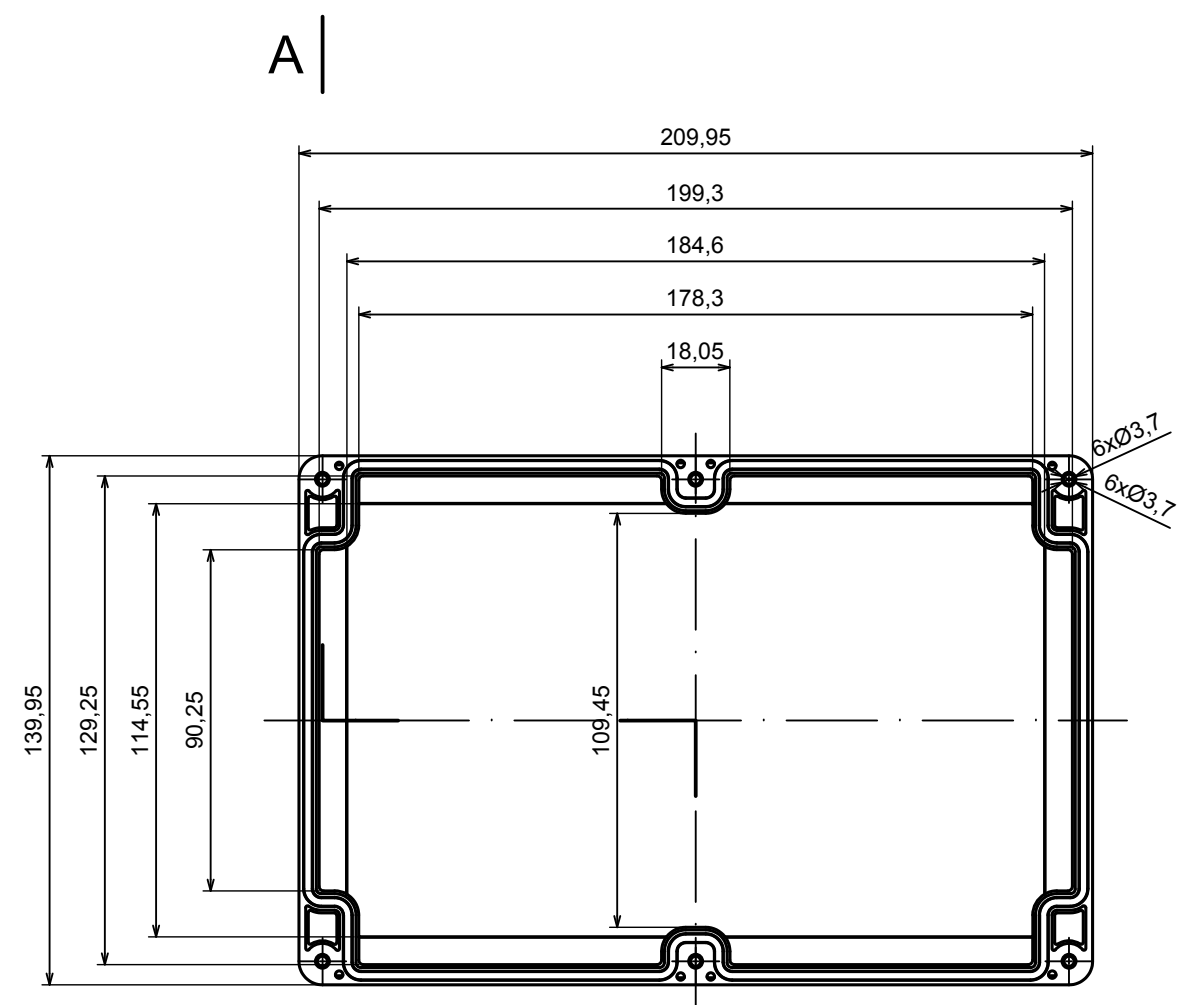

All rights reserved, Copyright Kradex 2022		
Product model	Enclosure ZP210.140.60U TM - Assembly	
Format: A3	Material: PC, ABS	
Scale 1:2	Tolerance: +/- 0.5	

**B (1:1)**

**A-A**

**C (1:1)**

**A**

All rights reserved, Copyright Kradox 2022	
Product model	Enclosure ZP210.140.60U TM - Base ZP210.140.30U TM
Format: A3	Material: PC, ABS
Scale 1:2	Tolerance: +/- 0.5

E (1:1)

All rights reserved, Copyright Kradex 2022	
Product model	Enclosure ZP210.140.60U TM - Cover ZP210.140.30
Format: A3	Material: PC, ABS
Scale 1:2	Tolerance: +/- 0.5