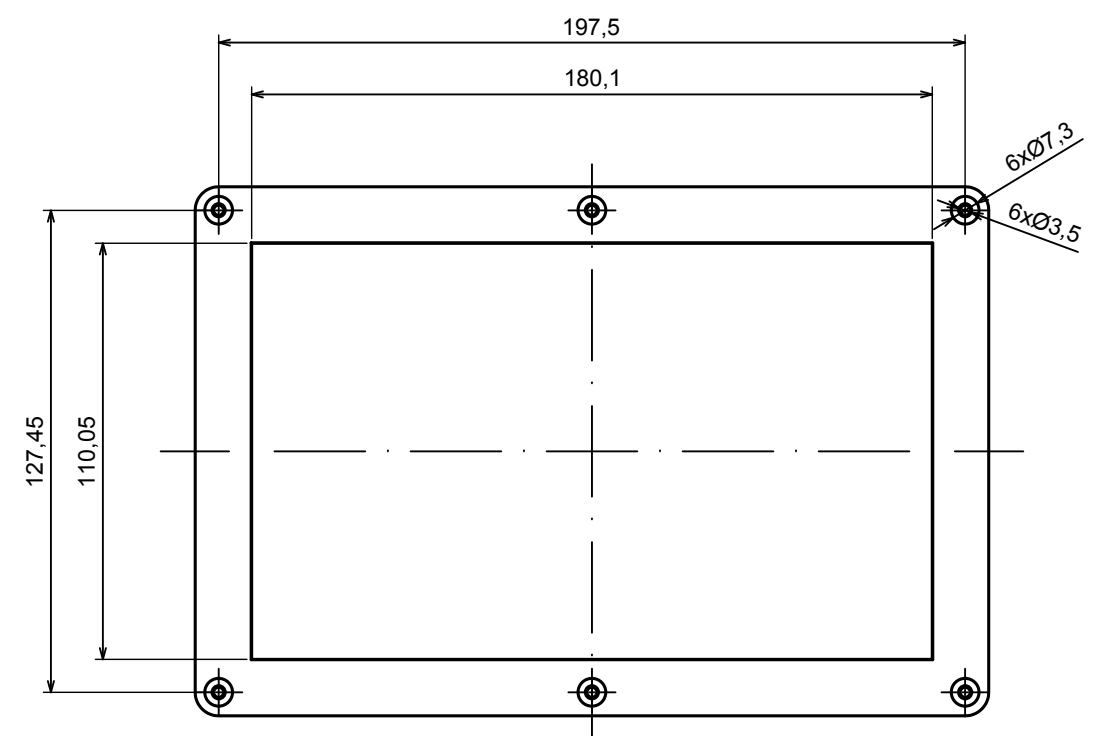

All rights reserved, Copyright Kradex 2022		
Product model	Enclosure ZP210.140.60U TM - Assembly	
Format: A3	Material: PC, ABS	
Scale 1:2	Tolerance: +/- 0.5	

**B (1:1)**

**A-A**

**C (1:1)**

**A**

All rights reserved, Copyright Kradox 2022	
Product model	Enclosure ZP210.140.60U TM - Base ZP210.140.30U TM
Format: A3	Material: PC, ABS
Scale 1:2	Tolerance: +/- 0.5

E (1:1)

All rights reserved, Copyright Kradex 2022	
Product model	Enclosure ZP210.140.60U TM - Cover ZP210.140.30
Format: A3	Material: PC, ABS
Scale 1:2	Tolerance: +/- 0.5