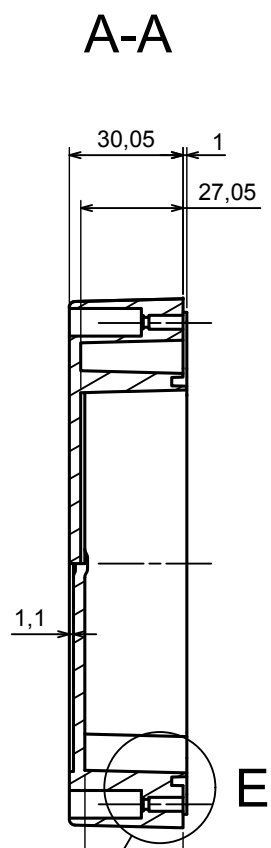

All rights reserved, Copyright Kradex 2022		
Product model	Enclosure ZP210.140.60U TM - Assembly	
Format: A3	Material: PC, ABS	
Scale 1:2	Tolerance: +/- 0.5	

**B (1:1)**

**A-A**

**C (1:1)**

**A**

All rights reserved, Copyright Kradox 2022	
Product model	Enclosure ZP210.140.60U TM - Base ZP210.140.30U TM
Format: A3	Material: PC, ABS
Scale 1:2	Tolerance: +/- 0.5

E (1:1)

All rights reserved, Copyright Kradex 2022	
Product model	Enclosure ZP210.140.60U TM - Cover ZP210.140.30
Format: A3	Material: PC, ABS
Scale 1:2	Tolerance: +/- 0.5