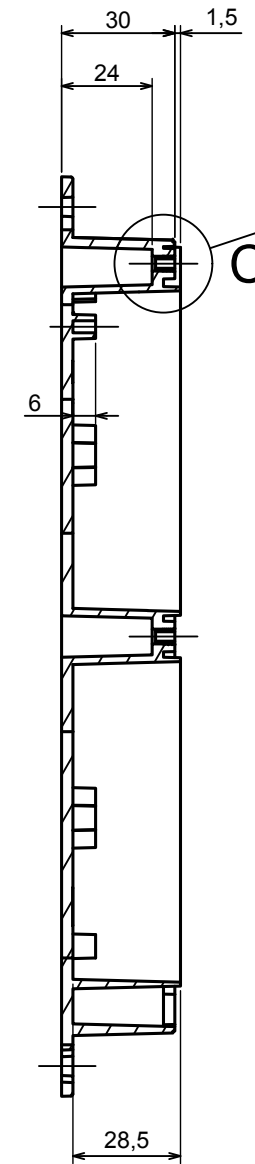

All rights reserved, Copyright Kradex 2022		
Product model	Enclosure ZP210.140.60U TM - Assembly	
Format: A3	Material: PC, ABS	
Scale 1:2	Tolerance: +/- 0.5	

**B (1:1)**

**A-A**

**C (1:1)**

**A**

All rights reserved, Copyright Kradox 2022	
Product model	Enclosure ZP210.140.60U TM - Base ZP210.140.30U TM
Format: A3	Material: PC, ABS
Scale 1:2	Tolerance: +/- 0.5

E (1:1)

All rights reserved, Copyright Kradex 2022	
Product model	Enclosure ZP210.140.60U TM - Cover ZP210.140.30
Format: A3	Material: PC, ABS
Scale 1:2	Tolerance: +/- 0.5