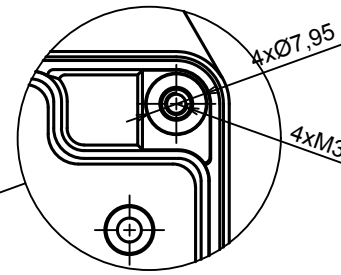

All rights reserved, Copyright Kradex 2022		
Product model	Enclosure ZP210.140.60U TM - Assembly	
Format: A3	Material: PC, ABS	
Scale 1:2	Tolerance: +/- 0.5	

**B (1:1)**

**A-A**

**C (1:1)**

**A**

All rights reserved, Copyright Kradox 2022	
Product model	Enclosure ZP210.140.60U TM - Base ZP210.140.30U TM
Format: A3	Material: PC, ABS
Scale 1:2	Tolerance: +/- 0.5

E (1:1)

All rights reserved, Copyright Kradex 2022	
Product model	Enclosure ZP210.140.60U TM - Cover ZP210.140.30
Format: A3	Material: PC, ABS
Scale 1:2	Tolerance: +/- 0.5