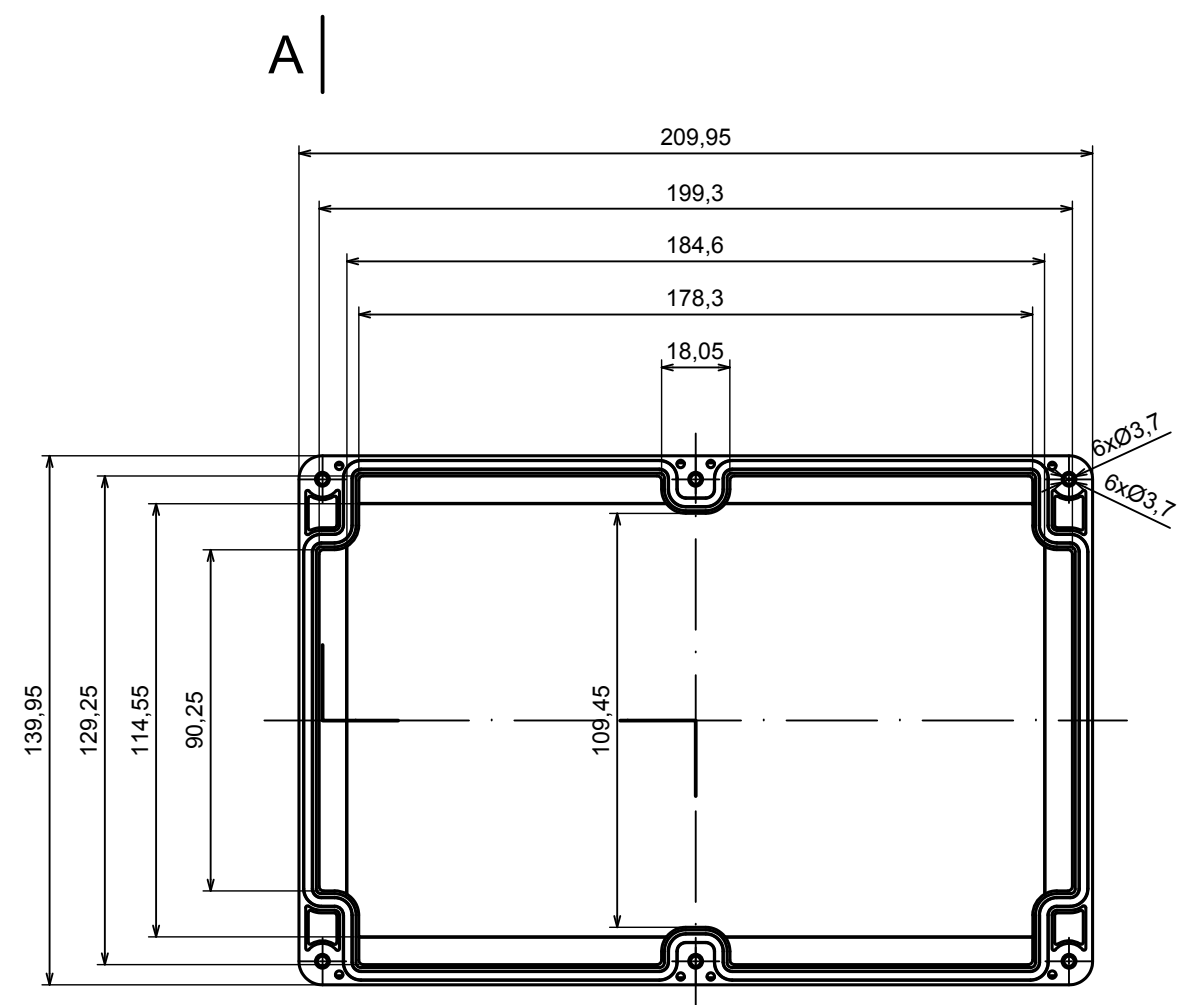

All rights reserved, Copyright Kradex 2022

Product model Enclosure ZP210.140.60U TM - Assembly

Format: A3 Material: PC, ABS

Scale 1:2 Tolerance: +/- 0.5

All rights reserved, Copyright Kradox 2022	
Product model	Enclosure ZP210.140.60U TM - Base ZP210.140.30U TM
Format: A3	Material: PC, ABS
Scale 1:2	Tolerance: +/- 0.5

E (1:1)

A |

A |

A-A

All rights reserved, Copyright Kradex 2022	
Product model	Enclosure ZP210.140.60U TM - Cover ZP210.140.30
Format: A3	Material: PC, ABS
Scale 1:2	Tolerance: +/- 0.5

X-ON Electronics

Largest Supplier of Electrical and Electronic Components