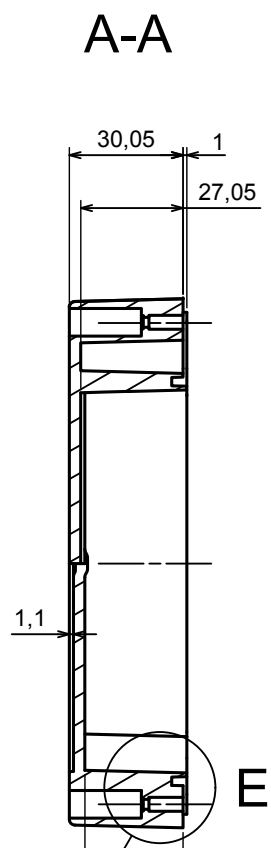

All rights reserved, Copyright Kradex 2022

Product model Enclosure ZP210.140.60U TM - Assembly

Format: A3 Material: PC, ABS

Scale 1:2 Tolerance: +/- 0.5

All rights reserved, Copyright Kradox 2022	
Product model	Enclosure ZP210.140.60U TM - Base ZP210.140.30U TM
Format: A3	Material: PC, ABS
Scale 1:2	Tolerance: +/- 0.5

E (1:1)

A |

A |

A-A

All rights reserved, Copyright Kradex 2022	
Product model	Enclosure ZP210.140.60U TM - Cover ZP210.140.30
Format: A3	Material: PC, ABS
Scale 1:2	Tolerance: +/- 0.5

X-ON Electronics

Largest Supplier of Electrical and Electronic Components