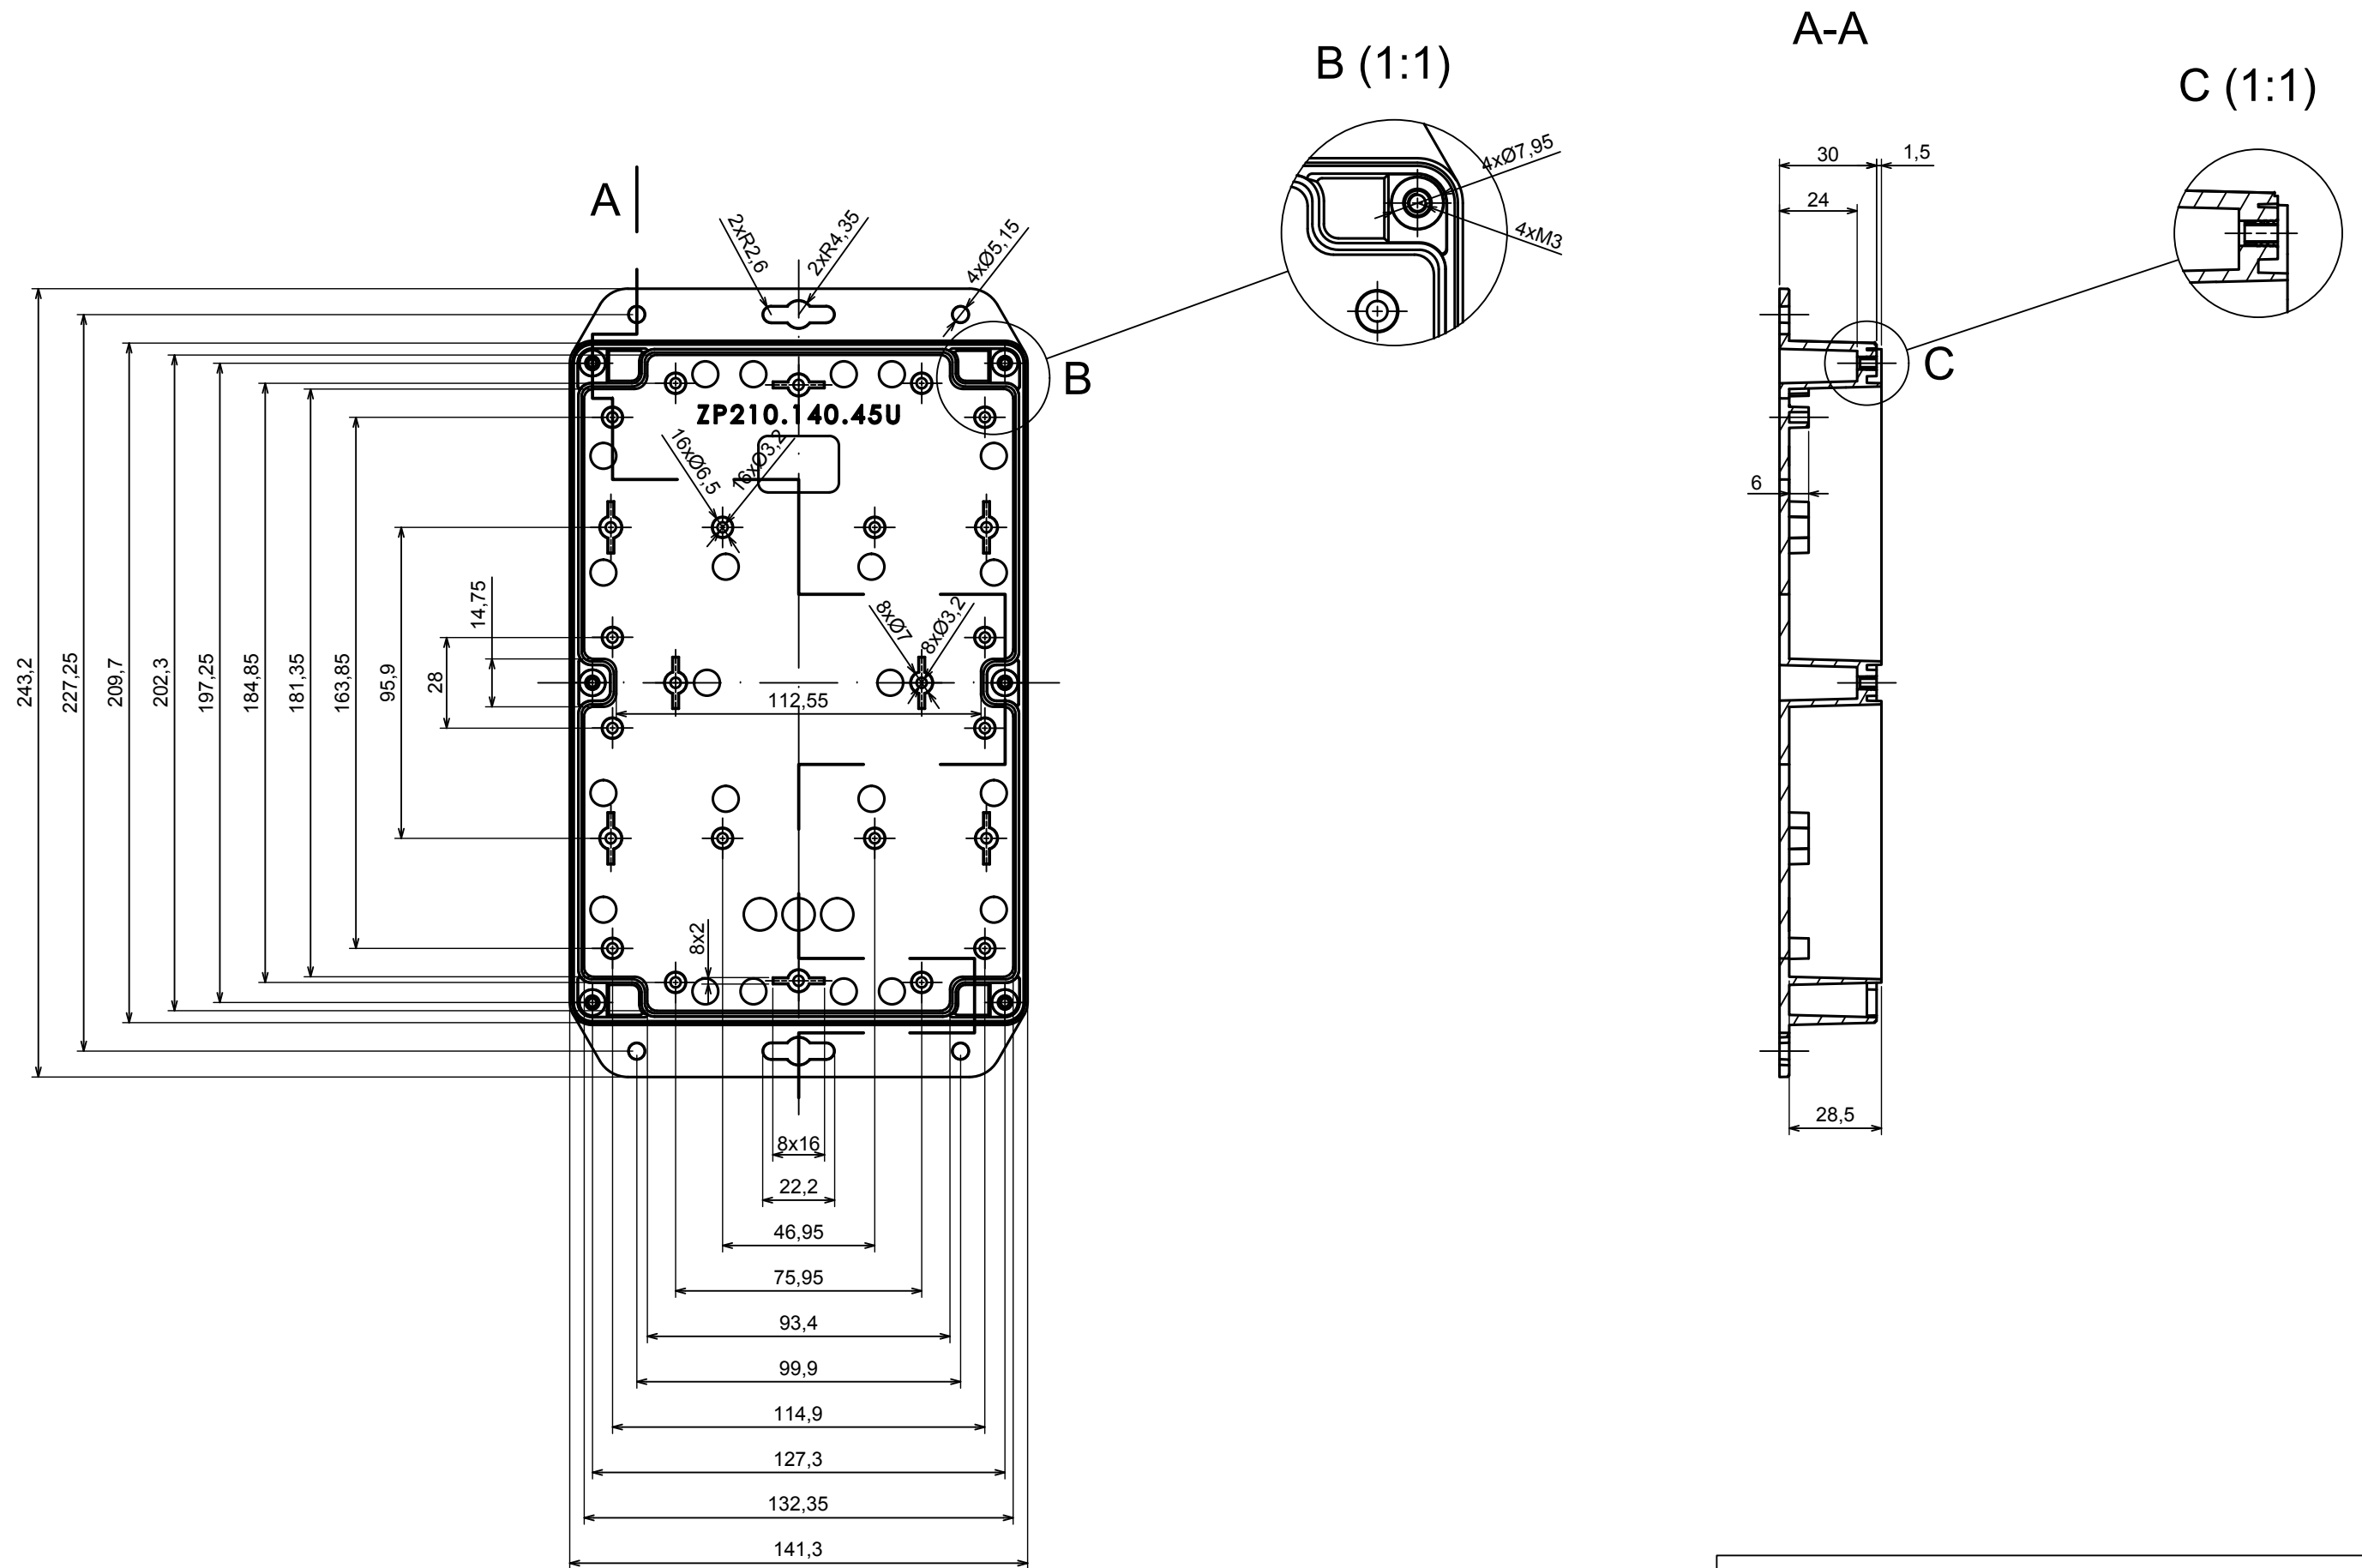

All rights reserved, Copyright Kradex 2022

Product model Enclosure ZP210.140.60U TM - Assembly

Format: A3 Material: PC, ABS

Scale 1:2 Tolerance: +/- 0.5

All rights reserved, Copyright Kradox 2022	
Product model	Enclosure ZP210.140.60U TM - Base ZP210.140.30U TM
Format: A3	Material: PC, ABS
Scale 1:2	Tolerance: +/- 0.5

E (1:1)

A |

A |

A-A

All rights reserved, Copyright Kradex 2022	
Product model	Enclosure ZP210.140.60U TM - Cover ZP210.140.30
Format: A3	Material: PC, ABS
Scale 1:2	Tolerance: +/- 0.5

X-ON Electronics

Largest Supplier of Electrical and Electronic Components