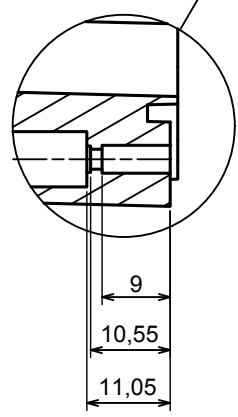

All rights reserved, Copyright Kradex 2022

Product model Enclosure ZP210.140.60U TM - Assembly

Format: A3 Material: PC, ABS

Scale 1:2 Tolerance: +/- 0.5

All rights reserved, Copyright Kradox 2022	
Product model	Enclosure ZP210.140.60U TM - Base ZP210.140.30U TM
Format: A3	Material: PC, ABS
Scale 1:2	Tolerance: +/- 0.5

E (1:1)

A |

A |

A-A

All rights reserved, Copyright Kradex 2022	
Product model	Enclosure ZP210.140.60U TM - Cover ZP210.140.30
Format: A3	Material: PC, ABS
Scale 1:2	Tolerance: +/- 0.5

X-ON Electronics

Largest Supplier of Electrical and Electronic Components