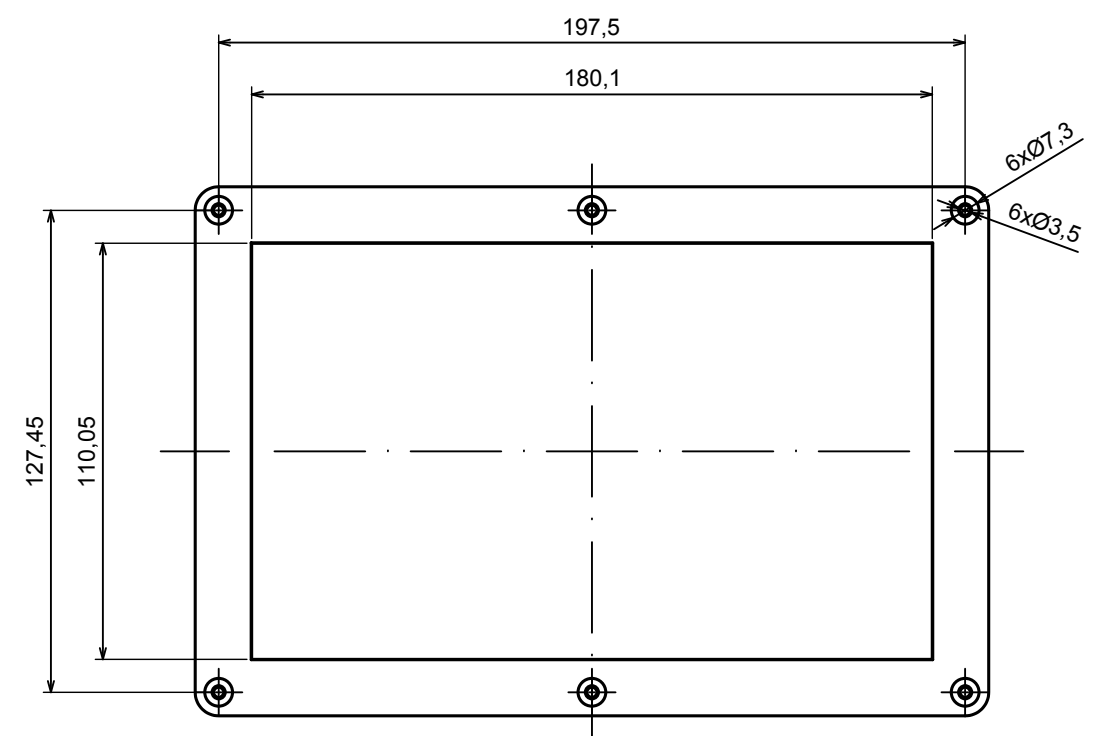

All rights reserved, Copyright Kradex 2022

Product model Enclosure ZP210.140.60U TM - Assembly

Format: A3 Material: PC, ABS

Scale 1:2 Tolerance: +/- 0.5

All rights reserved, Copyright Kradox 2022	
Product model	Enclosure ZP210.140.60U TM - Base ZP210.140.30U TM
Format: A3	Material: PC, ABS
Scale 1:2	Tolerance: +/- 0.5

E (1:1)

A |

A |

A-A

All rights reserved, Copyright Kradex 2022	
Product model	Enclosure ZP210.140.60U TM - Cover ZP210.140.30
Format: A3	Material: PC, ABS
Scale 1:2	Tolerance: +/- 0.5

X-ON Electronics

Largest Supplier of Electrical and Electronic Components