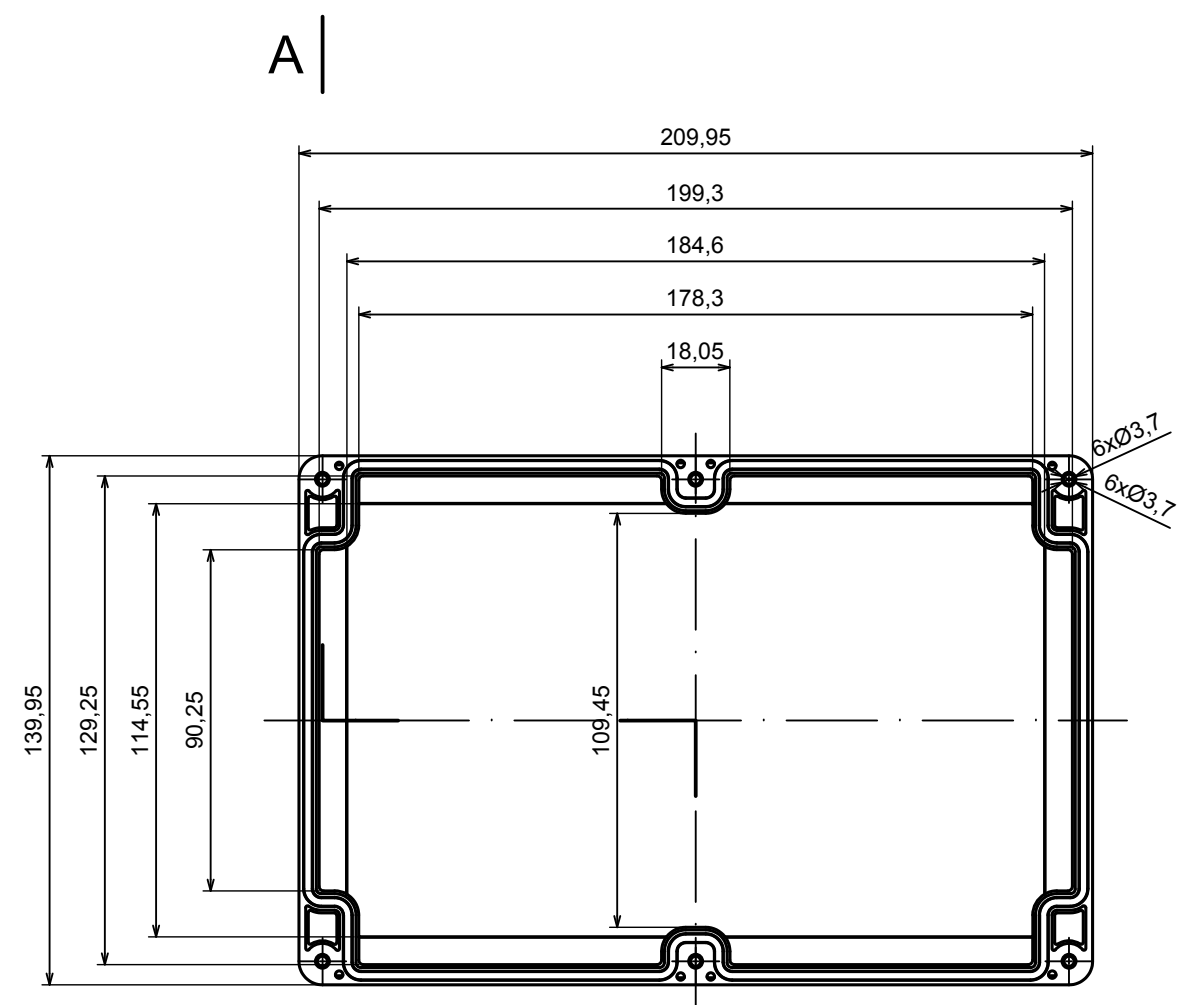

All rights reserved, Copyright Kradex 2022

Product model Enclosure ZP210.140.60U TM - Assembly

Format: A3 Material: PC, ABS

Scale 1:2 Tolerance: +/- 0.5

All rights reserved, Copyright Kradox 2022	
Product model	Enclosure ZP210.140.60U TM - Base ZP210.140.30U TM
Format: A3	Material: PC, ABS
Scale 1:2	Tolerance: +/- 0.5

E (1:1)

A |

A |

A-A

All rights reserved, Copyright Kradex 2022	
Product model	Enclosure ZP210.140.60U TM - Cover ZP210.140.30
Format: A3	Material: PC, ABS
Scale 1:2	Tolerance: +/- 0.5

X-ON Electronics

Largest Supplier of Electrical and Electronic Components