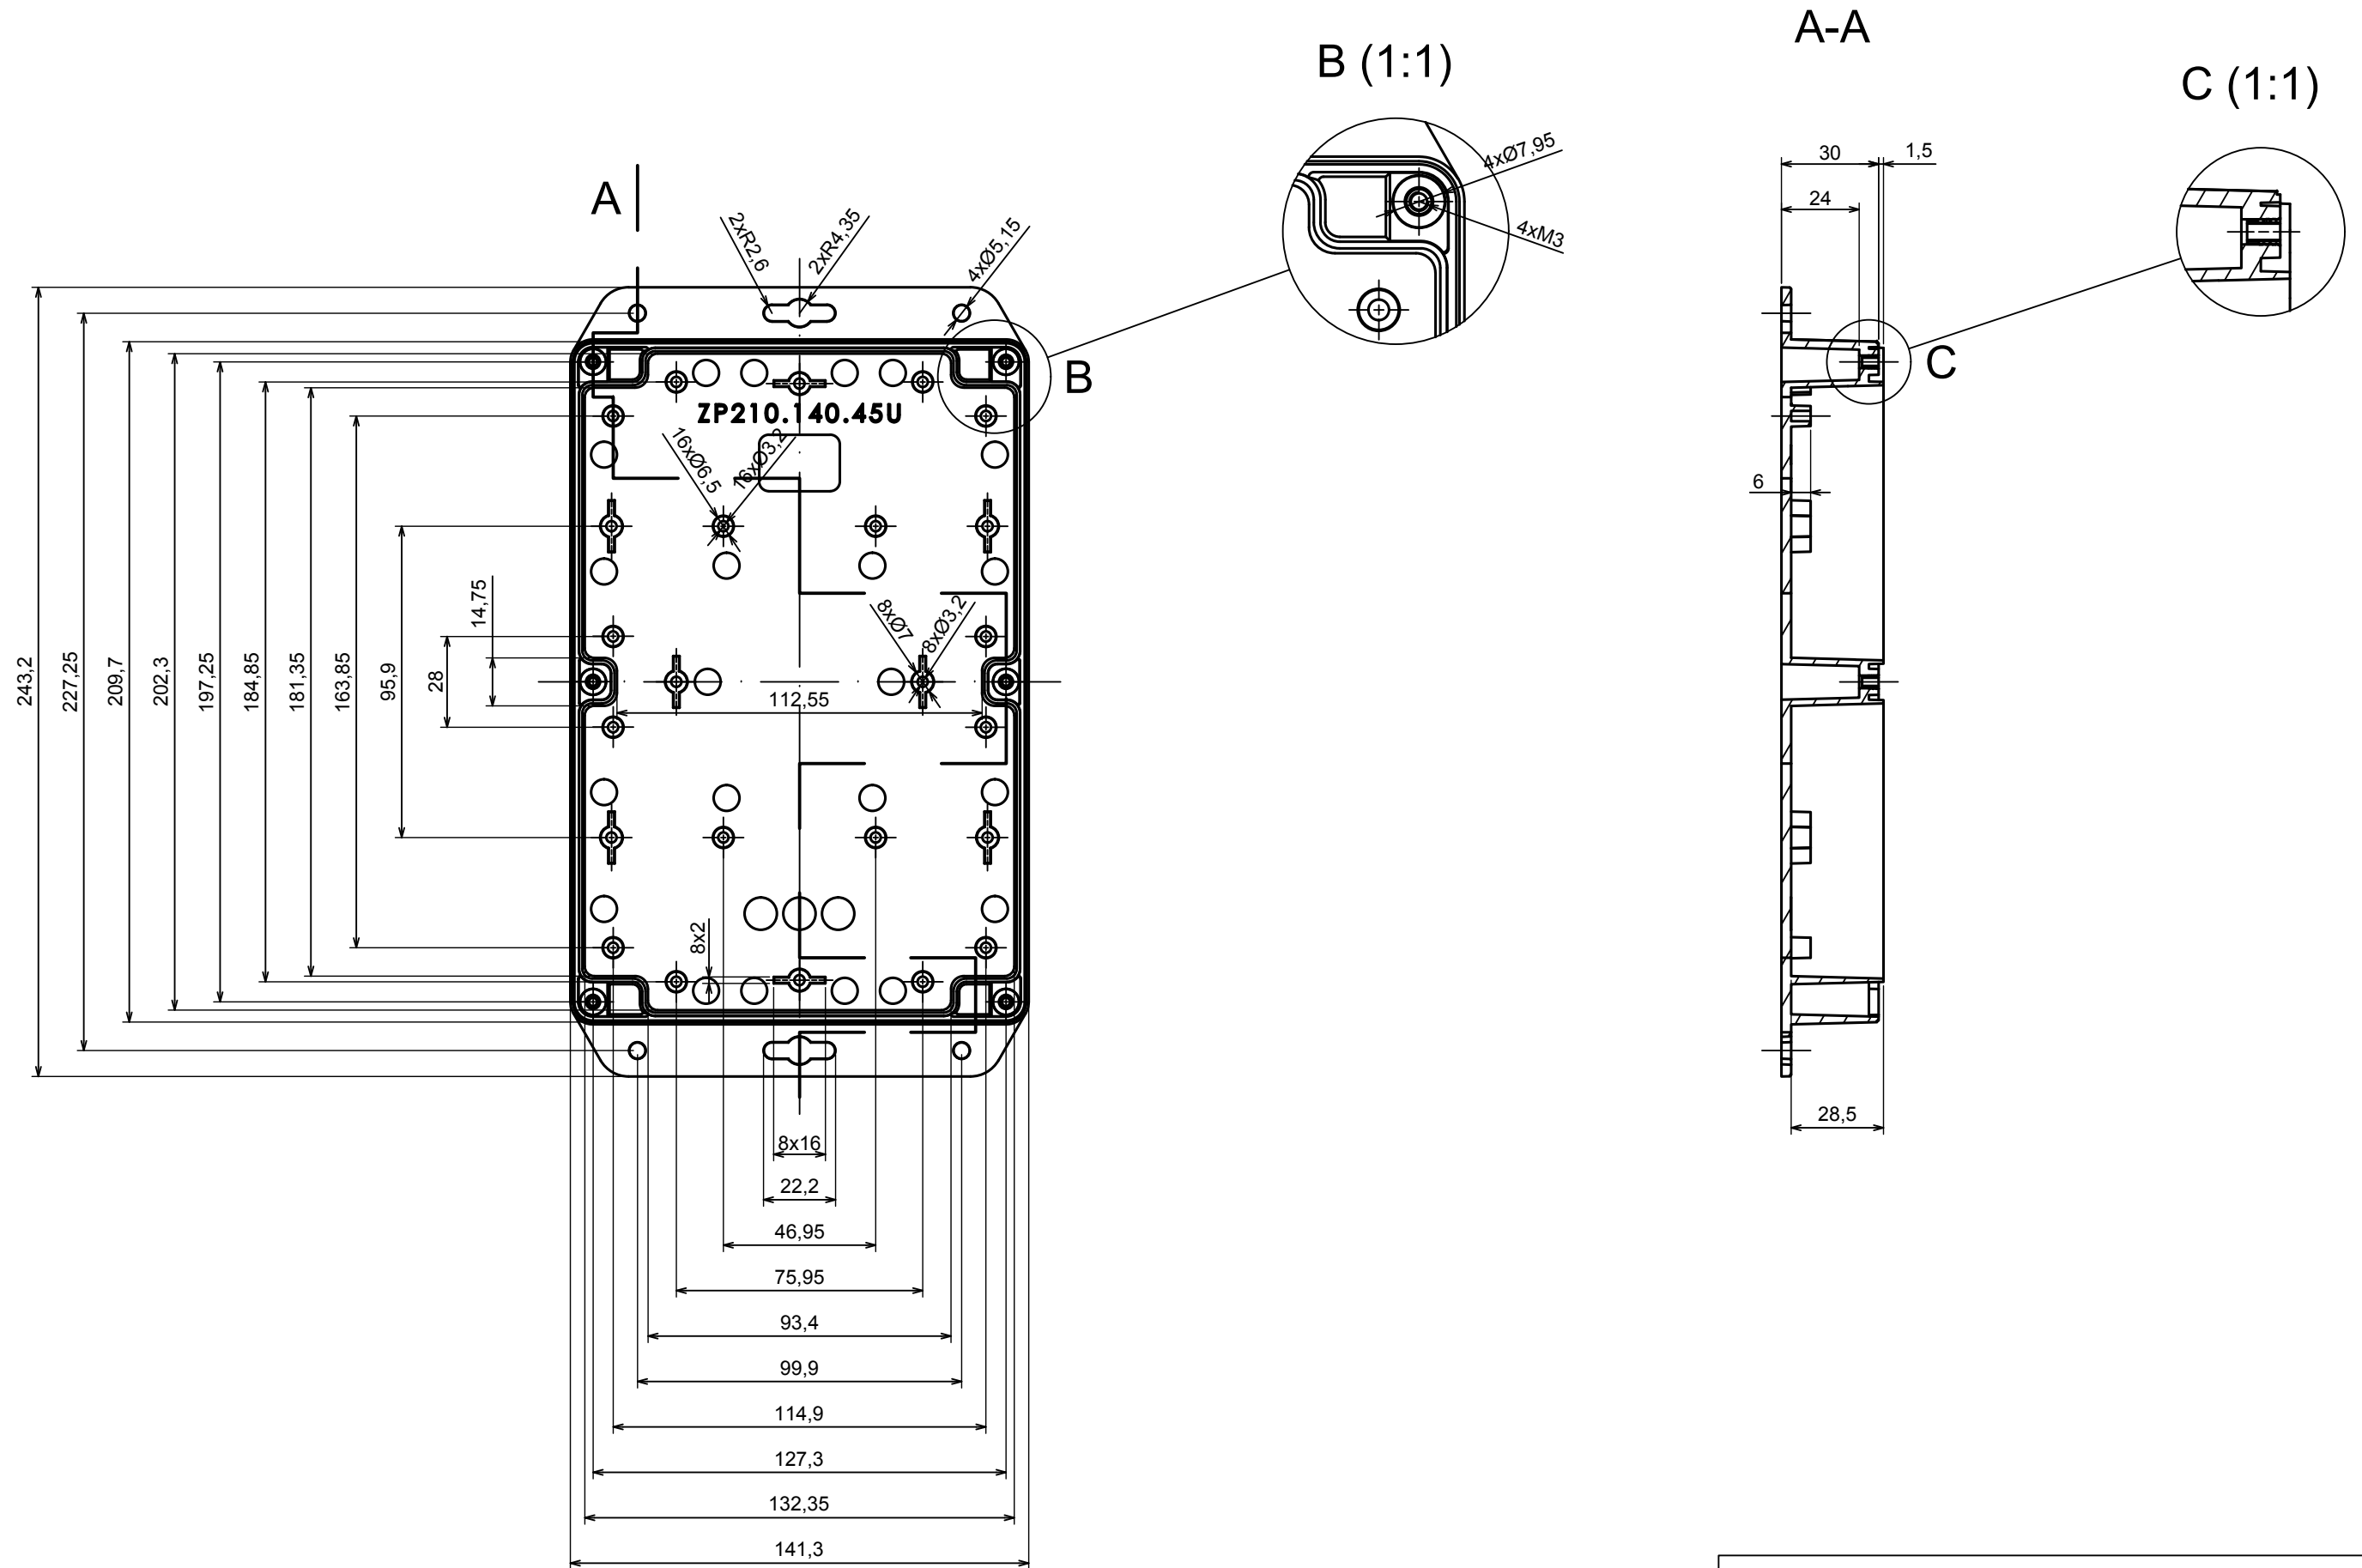

All rights reserved, Copyright Kradex 2022

Product model Enclosure ZP210.140.60U TM - Assembly

Format: A3 Material: PC, ABS

Scale 1:2 Tolerance: +/- 0.5

All rights reserved, Copyright Kradox 2022	
Product model	Enclosure ZP210.140.60U TM - Base ZP210.140.30U TM
Format: A3	Material: PC, ABS
Scale 1:2	Tolerance: +/- 0.5

E (1:1)

A |

A |

A-A

All rights reserved, Copyright Kradex 2022	
Product model	Enclosure ZP210.140.60U TM - Cover ZP210.140.30
Format: A3	Material: PC, ABS
Scale 1:2	Tolerance: +/- 0.5

X-ON Electronics

Largest Supplier of Electrical and Electronic Components