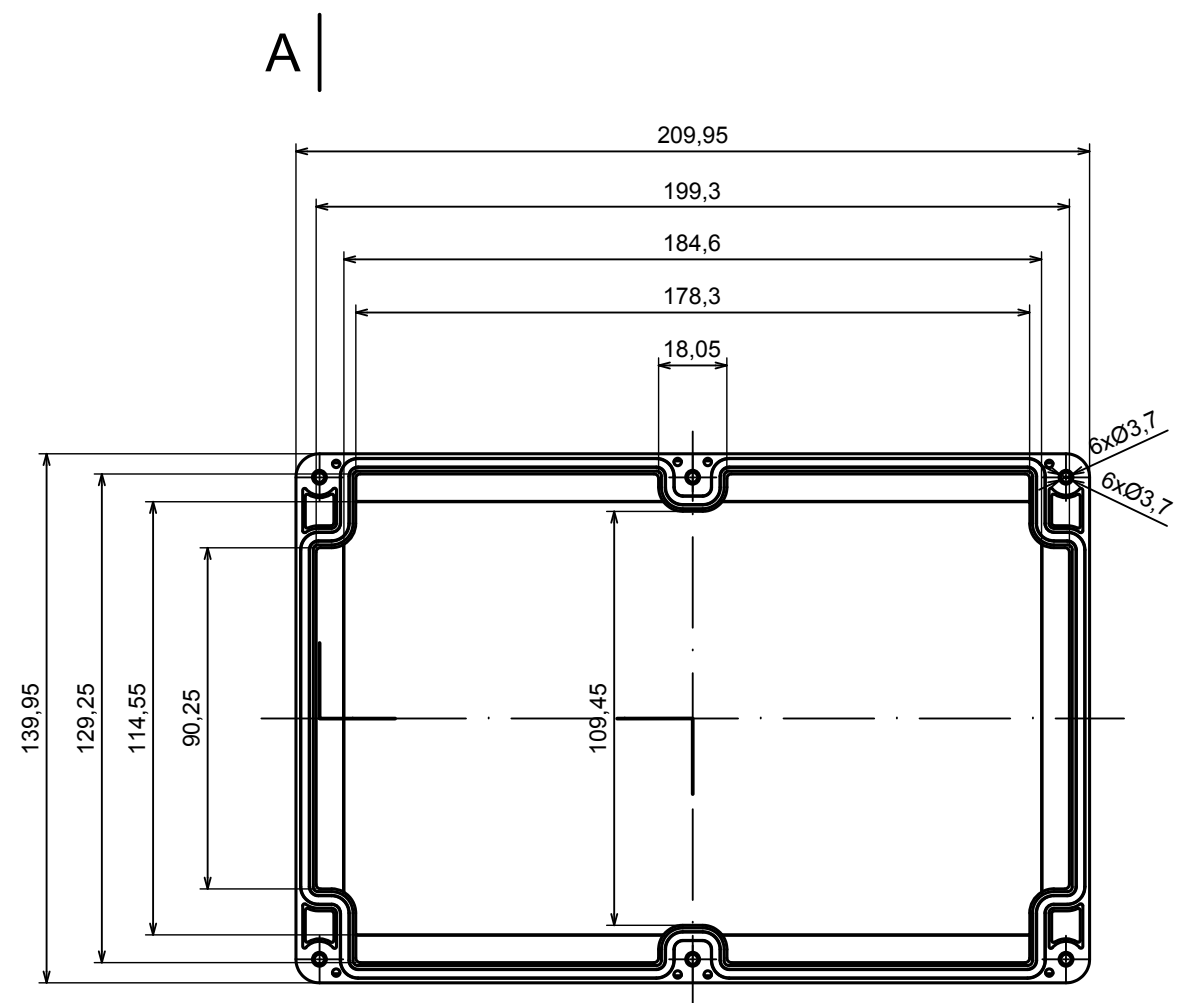

All rights reserved, Copyright Kradex 2022

Product model Enclosure ZP210.140.60U TM - Assembly

Format: A3 Material: PC, ABS

Scale 1:2 Tolerance: +/- 0.5

All rights reserved, Copyright Kradox 2022	
Product model	Enclosure ZP210.140.60U TM - Base ZP210.140.30U TM
Format: A3	Material: PC, ABS
Scale 1:2	Tolerance: +/- 0.5

E (1:1)

All rights reserved, Copyright Kradex 2022		
Product model	Enclosure ZP210.140.60U TM - Cover ZP210.140.30	
Format: A3	Material: PC, ABS	
Scale 1:2	Tolerance: +/- 0.5	