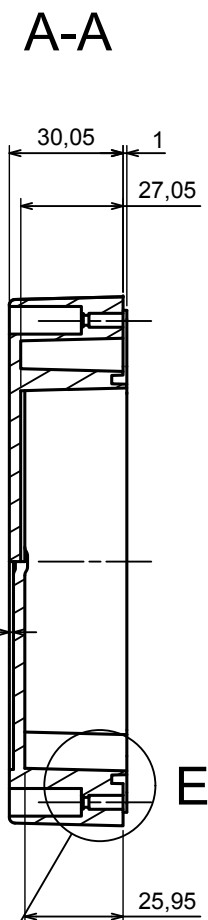

All rights reserved, Copyright Kradex 2022

Product model Enclosure ZP210.140.60U TM - Assembly

Format: A3 Material: PC, ABS

Scale 1:2 Tolerance: +/- 0.5

All rights reserved, Copyright Kradox 2022	
Product model	Enclosure ZP210.140.60U TM - Base ZP210.140.30U TM
Format: A3	Material: PC, ABS
Scale 1:2	Tolerance: +/- 0.5

E (1:1)

All rights reserved, Copyright Kradex 2022		
Product model	Enclosure ZP210.140.60U TM - Cover ZP210.140.30	
Format: A3	Material: PC, ABS	
Scale 1:2	Tolerance: +/- 0.5	