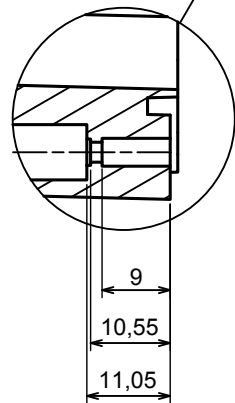

All rights reserved, Copyright Kradex 2022

Product model Enclosure ZP210.140.60U TM - Assembly

Format: A3 Material: PC, ABS

Scale 1:2 Tolerance: +/- 0.5

All rights reserved, Copyright Kradox 2022	
Product model	Enclosure ZP210.140.60U TM - Base ZP210.140.30U TM
Format: A3	Material: PC, ABS
Scale 1:2	Tolerance: +/- 0.5

E (1:1)

All rights reserved, Copyright Kradex 2022		
Product model	Enclosure ZP210.140.60U TM - Cover ZP210.140.30	
Format: A3	Material: PC, ABS	
Scale 1:2	Tolerance: +/- 0.5	