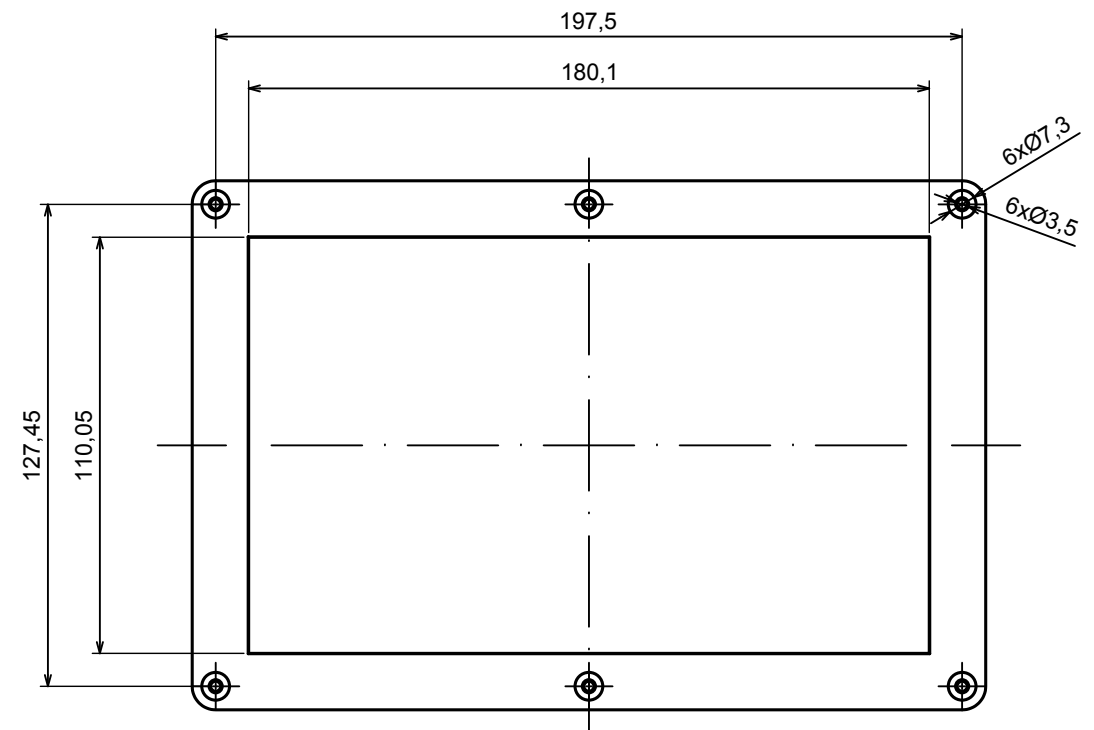

All rights reserved, Copyright Kradex 2022

Product model Enclosure ZP210.140.60U TM - Assembly

Format: A3 Material: PC, ABS

Scale 1:2 Tolerance: +/- 0.5

All rights reserved, Copyright Kradox 2022	
Product model	Enclosure ZP210.140.60U TM - Base ZP210.140.30U TM
Format: A3	Material: PC, ABS
Scale 1:2	Tolerance: +/- 0.5

E (1:1)

All rights reserved, Copyright Kradex 2022		
Product model	Enclosure ZP210.140.60U TM - Cover ZP210.140.30	
Format: A3	Material: PC, ABS	
Scale 1:2	Tolerance: +/- 0.5	