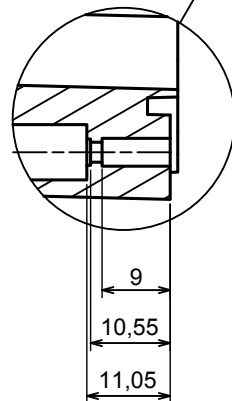

All rights reserved, Copyright Kradex 2022

Product model Enclosure ZP210.140.60U TM - Assembly

Format: A3 Material: PC, ABS

Scale 1:2 Tolerance: +/- 0.5

All rights reserved, Copyright Kradox 2022	
Product model	Enclosure ZP210.140.60U TM - Base ZP210.140.30U TM
Format: A3	Material: PC, ABS
Scale 1:2	Tolerance: +/- 0.5

E (1:1)

All rights reserved, Copyright Kradex 2022		
Product model	Enclosure ZP210.140.60U TM - Cover ZP210.140.30	
Format: A3	Material: PC, ABS	
Scale 1:2	Tolerance: +/- 0.5	

X-ON Electronics

Largest Supplier of Electrical and Electronic Components