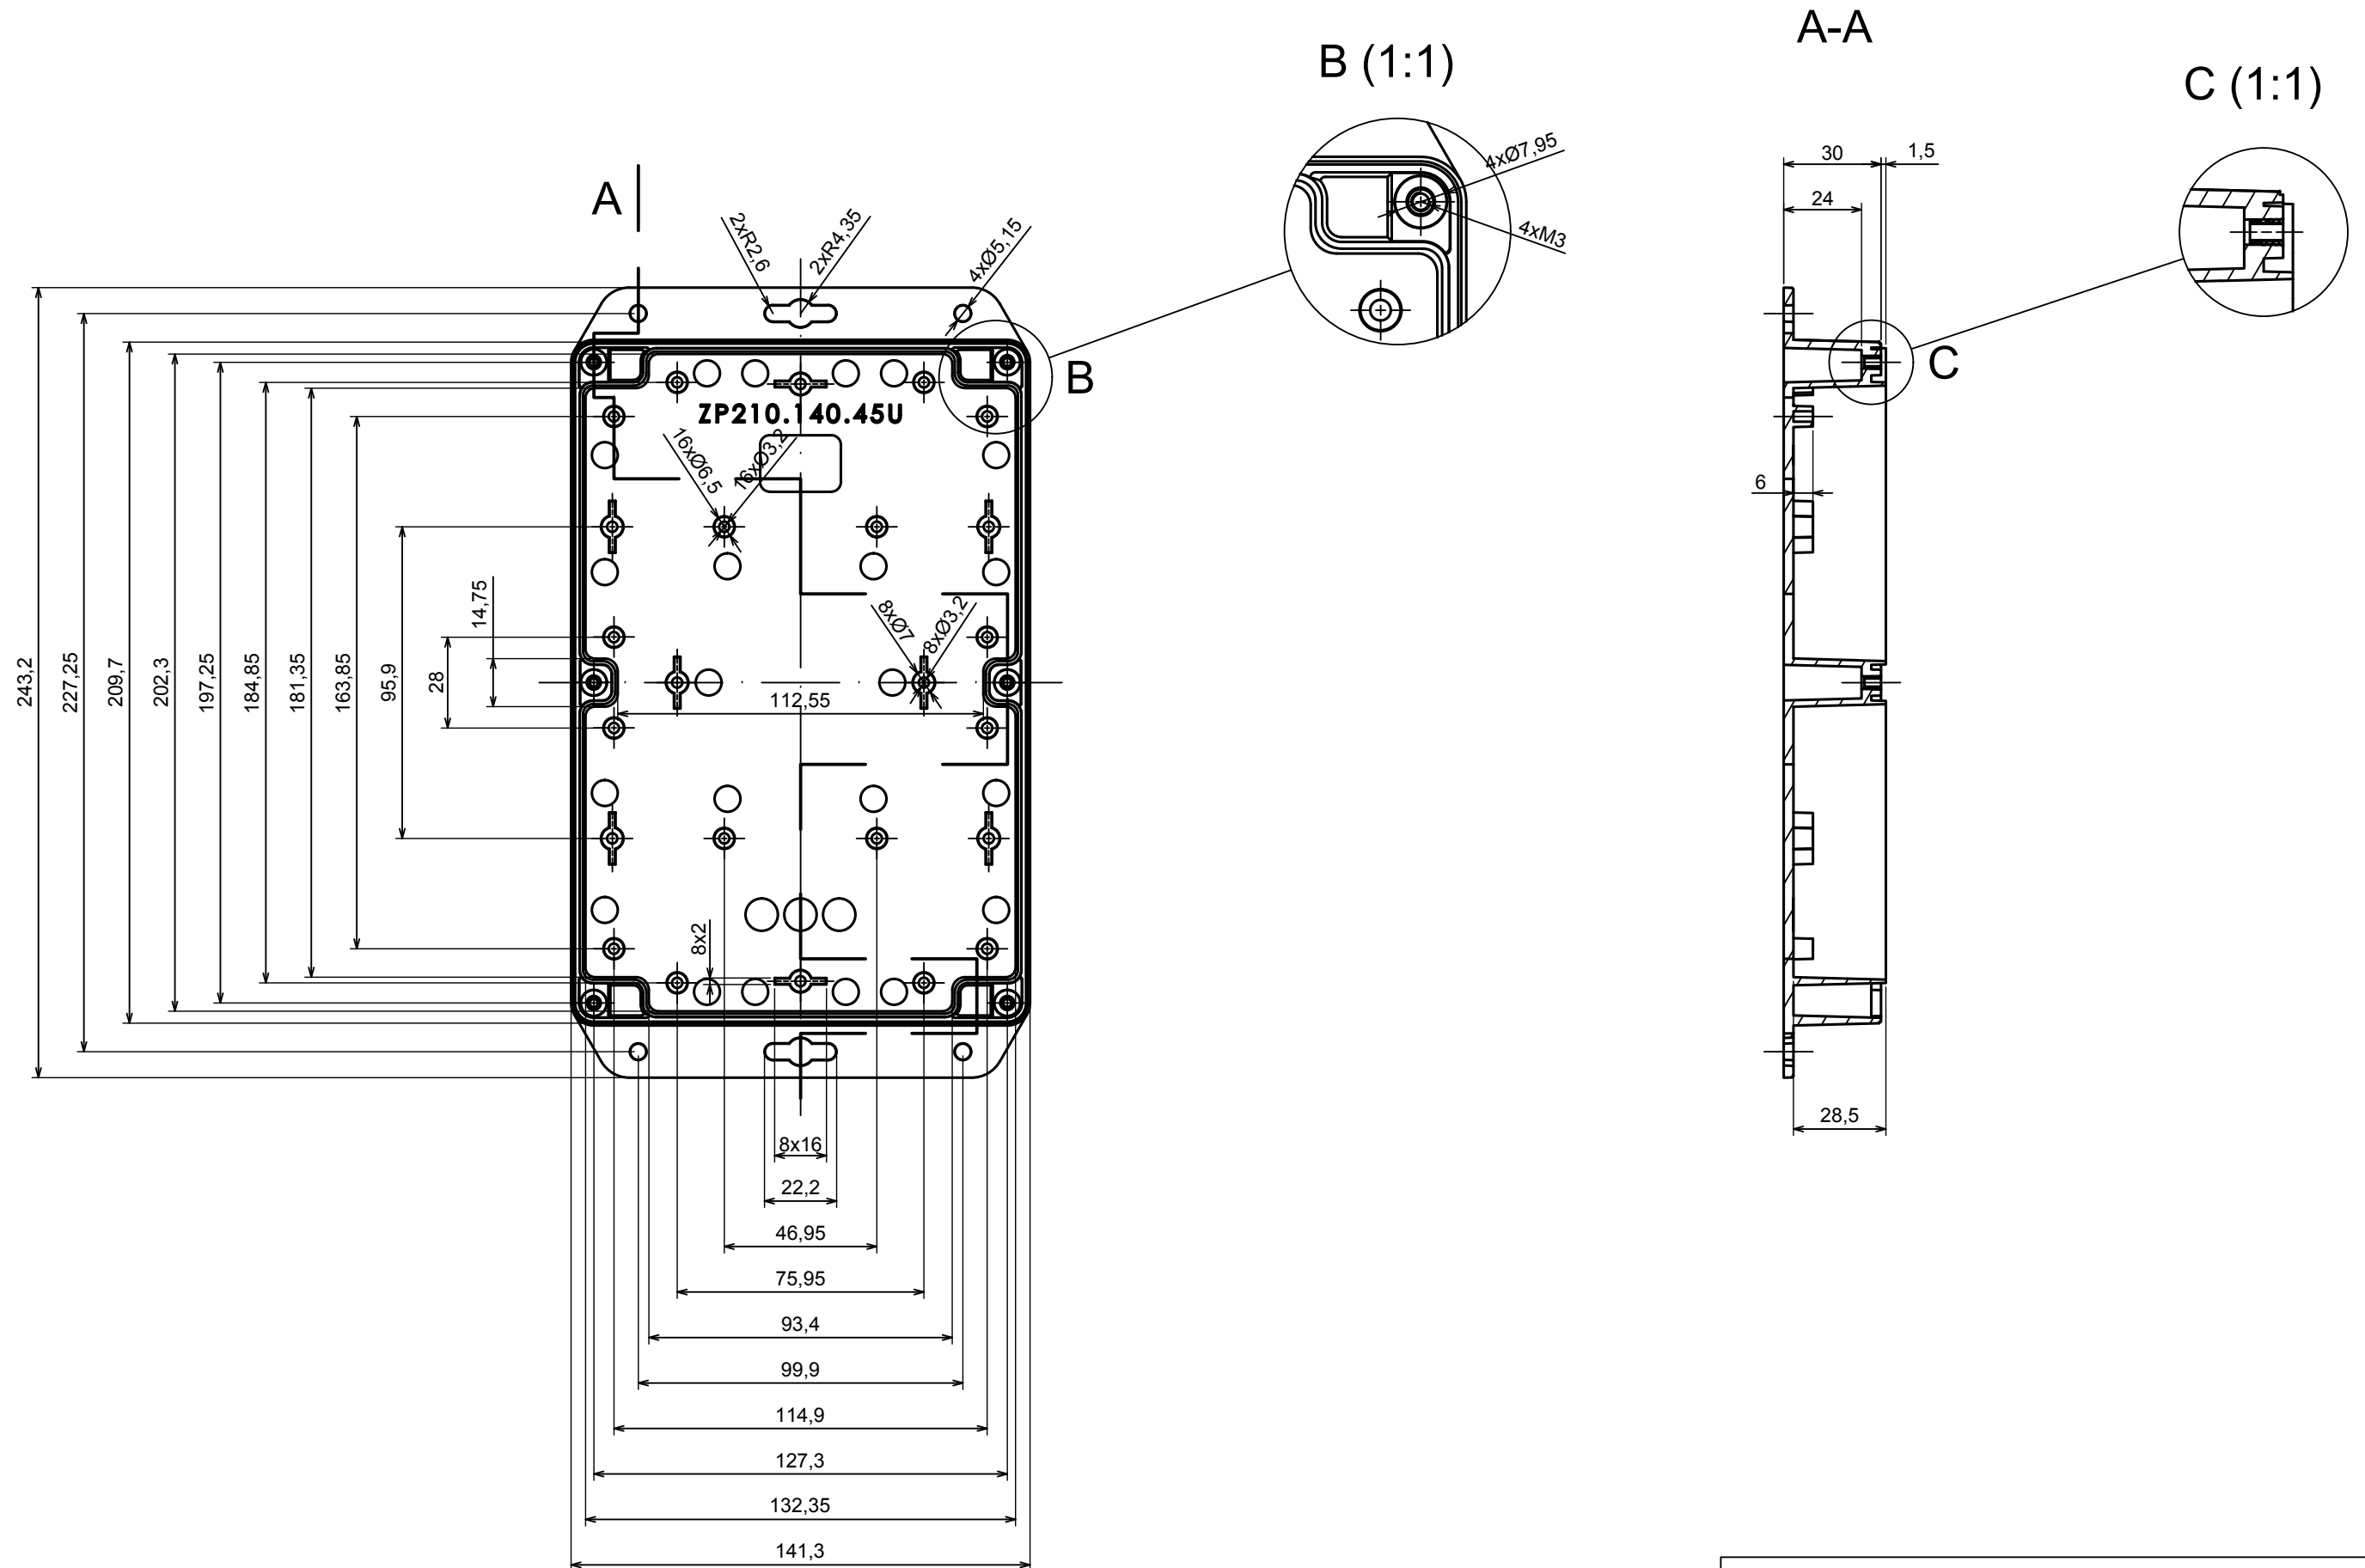

All rights reserved, Copyright Kradex 2022

Product model Enclosure ZP210.140.60U TM - Assembly

Format: A3 Material: PC, ABS

Scale 1:2 Tolerance: +/- 0.5

All rights reserved, Copyright Kradox 2022	
Product model	Enclosure ZP210.140.60U TM - Base ZP210.140.30U TM
Format: A3	Material: PC, ABS
Scale 1:2	Tolerance: +/- 0.5

E (1:1)

All rights reserved, Copyright Kradex 2022		
Product model	Enclosure ZP210.140.60U TM - Cover ZP210.140.30	
Format: A3	Material: PC, ABS	
Scale 1:2	Tolerance: +/- 0.5	

X-ON Electronics

Largest Supplier of Electrical and Electronic Components