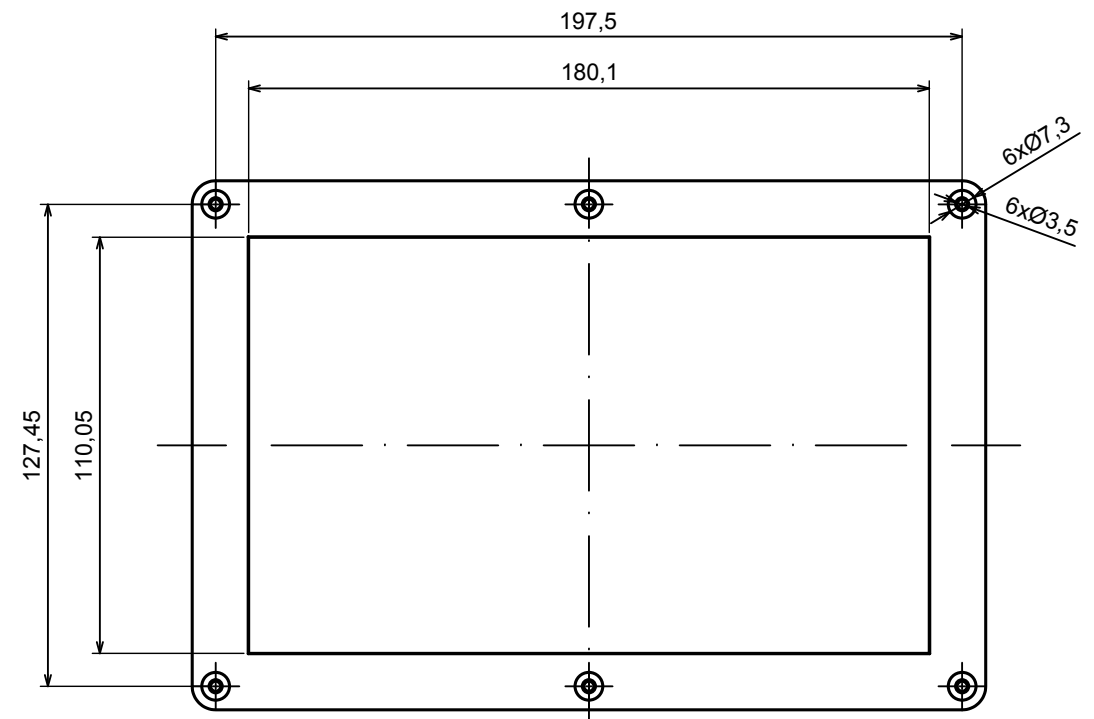

All rights reserved, Copyright Kradex 2022

Product model Enclosure ZP210.140.60U TM - Assembly

Format: A3 Material: PC, ABS

Scale 1:2 Tolerance: +/- 0.5

All rights reserved, Copyright Kradox 2022	
Product model	Enclosure ZP210.140.60U TM - Base ZP210.140.30U TM
Format: A3	Material: PC, ABS
Scale 1:2	Tolerance: +/- 0.5

E (1:1)

All rights reserved, Copyright Kradex 2022		
Product model	Enclosure ZP210.140.60U TM - Cover ZP210.140.30	
Format: A3	Material: PC, ABS	
Scale 1:2	Tolerance: +/- 0.5	

X-ON Electronics

Largest Supplier of Electrical and Electronic Components