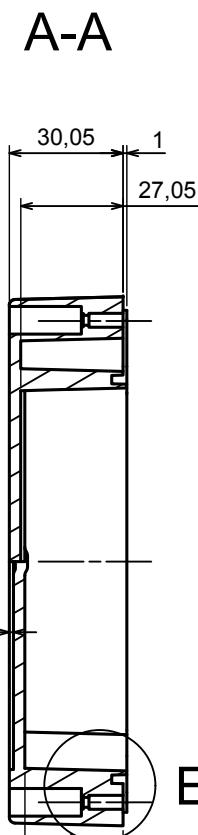

All rights reserved, Copyright Kradex 2022

Product model Enclosure ZP210.140.60U TM - Assembly

Format: A3 Material: PC, ABS

Scale 1:2 Tolerance: +/- 0.5

All rights reserved, Copyright Kradox 2022	
Product model	Enclosure ZP210.140.60U TM - Base ZP210.140.30U TM
Format: A3	Material: PC, ABS
Scale 1:2	Tolerance: +/- 0.5

E (1:1)

All rights reserved, Copyright Kradex 2022		
Product model	Enclosure ZP210.140.60U TM - Cover ZP210.140.30	
Format: A3	Material: PC, ABS	
Scale 1:2	Tolerance: +/- 0.5	

X-ON Electronics

Largest Supplier of Electrical and Electronic Components