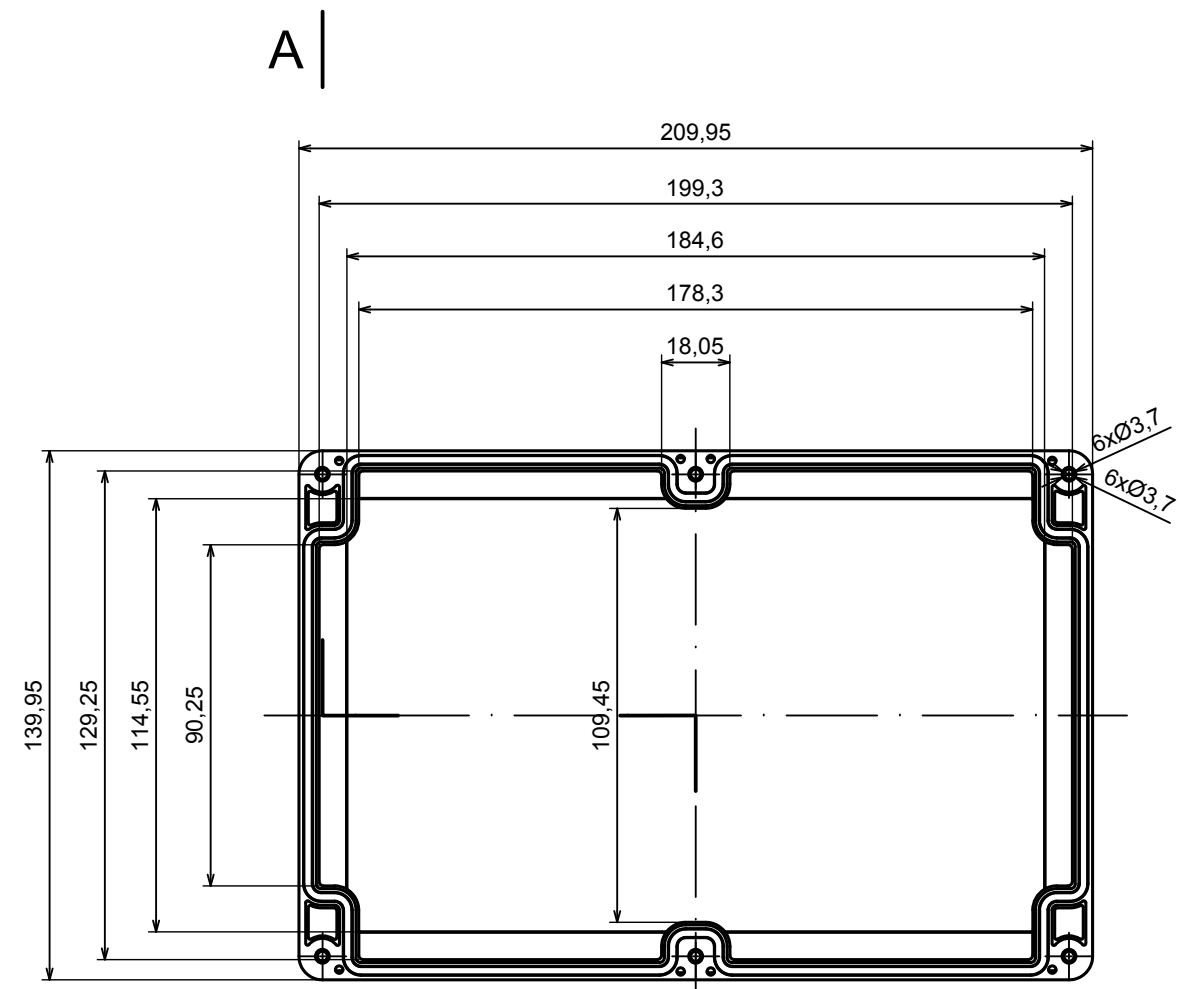

All rights reserved, Copyright Kradex 2022

Product model Enclosure ZP210.140.60U TM - Assembly

Format: A3 Material: PC, ABS

Scale 1:2 Tolerance: +/- 0.5

All rights reserved, Copyright Kradox 2022	
Product model	Enclosure ZP210.140.60U TM - Base ZP210.140.30U TM
Format: A3	Material: PC, ABS
Scale 1:2	Tolerance: +/- 0.5

E (1:1)

All rights reserved, Copyright Kradex 2022		
Product model	Enclosure ZP210.140.60U TM - Cover ZP210.140.30	
Format: A3	Material: PC, ABS	
Scale 1:2	Tolerance: +/- 0.5	

X-ON Electronics

Largest Supplier of Electrical and Electronic Components