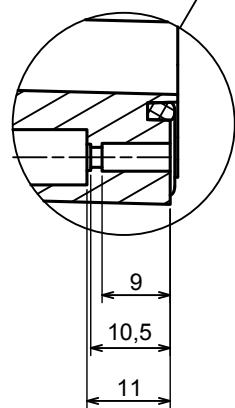

All rights reserved, Copyright Kradex 2022

Product model Enclosure ZP210.140.75SJ TM - Assembly

Format: A3 Material: PC, ABS

Scale 1:2 Tolerance: +/- 0.5

B (1:1)

A-A

C (1:1)

All rights reserved, Copyright Kradex 2022

Product model: Enclosure ZP210.140.75SJ TM - Base ZP210.140.45 TM

Format: A3 Material: PC, ABS

Scale 1:2 Tolerance: +/- 0.5

All rights reserved, Copyright Kradex 2022	
Product model	Enclosure ZP210.140.75SJ TM - Cover ZP210.140.30SJ
Format: A3	Material: PC, ABS
Scale 1:2	Tolerance: +/- 0.5