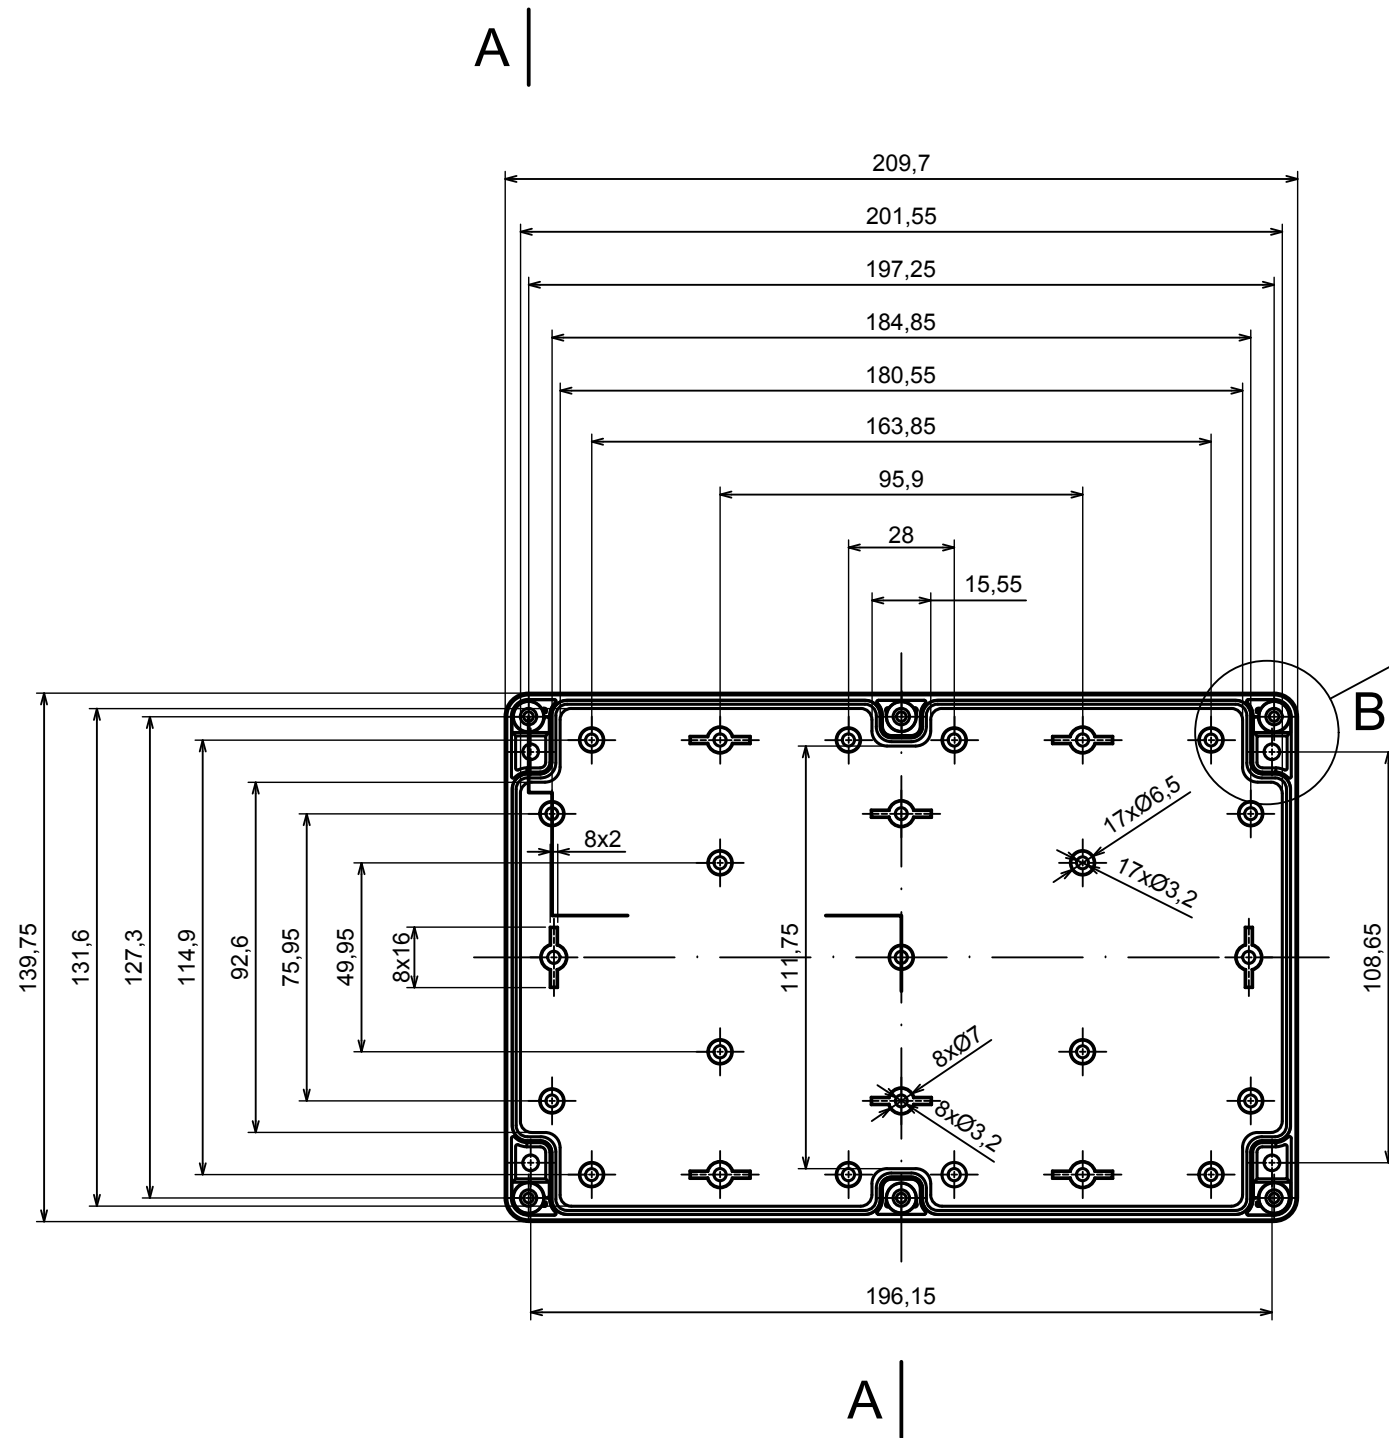

All rights reserved, Copyright Kradex 2022

Product model Enclosure ZP210.140.75SJ TM - Assembly

Format: A3 Material: PC, ABS

Scale 1:2 Tolerance: +/- 0.5

B (1:1)

A-A

C (1:1)

All rights reserved, Copyright Kradex 2022

Product model: Enclosure ZP210.140.75SJ TM - Base ZP210.140.45 TM

Format: A3 Material: PC, ABS

Scale 1:2 Tolerance: +/- 0.5

All rights reserved, Copyright Kradex 2022	
Product model	Enclosure ZP210.140.75SJ TM - Cover ZP210.140.30SJ
Format: A3	Material: PC, ABS
Scale 1:2	Tolerance: +/- 0.5