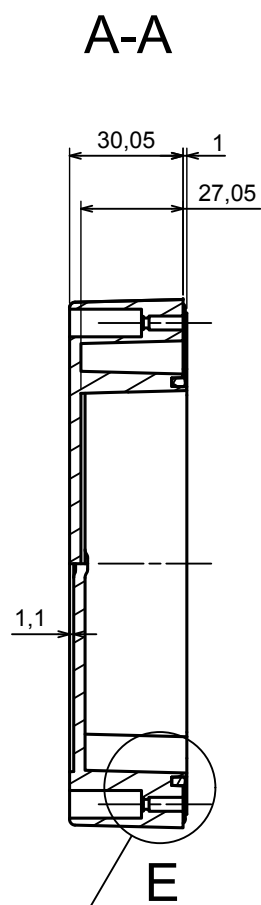

All rights reserved, Copyright Kradex 2022

Product model Enclosure ZP210.140.75SJ TM - Assembly

Format: A3 Material: PC, ABS

Scale 1:2 Tolerance: +/- 0.5

B (1:1)

A-A

C (1:1)

All rights reserved, Copyright Kradex 2022

Product model: Enclosure ZP210.140.75SJ TM - Base ZP210.140.45 TM

Format: A3 Material: PC, ABS

Scale 1:2 Tolerance: +/- 0.5

All rights reserved, Copyright Kradex 2022	
Product model	Enclosure ZP210.140.75SJ TM - Cover ZP210.140.30SJ
Format: A3	Material: PC, ABS
Scale 1:2	Tolerance: +/- 0.5