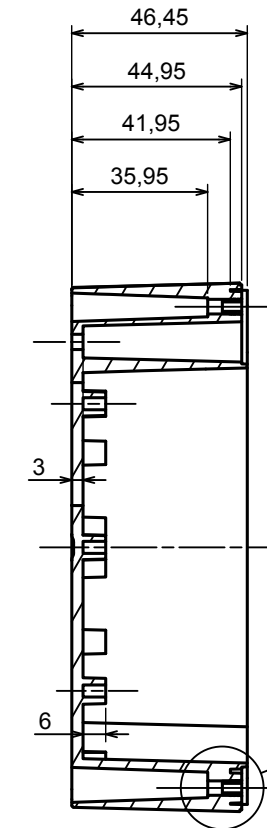

All rights reserved, Copyright Kradex 2022

Product model Enclosure ZP210.140.75SJ TM - Assembly

Format: A3 Material: PC, ABS

Scale 1:2 Tolerance: +/- 0.5

B (1:1)

A-A

C (1:1)

All rights reserved, Copyright Kradex 2022

Product model: Enclosure ZP210.140.75SJ TM - Base ZP210.140.45 TM

Format: A3 Material: PC, ABS

Scale 1:2 Tolerance: +/- 0.5

All rights reserved, Copyright Kradex 2022	
Product model	Enclosure ZP210.140.75SJ TM - Cover ZP210.140.30SJ
Format: A3	Material: PC, ABS
Scale 1:2	Tolerance: +/- 0.5