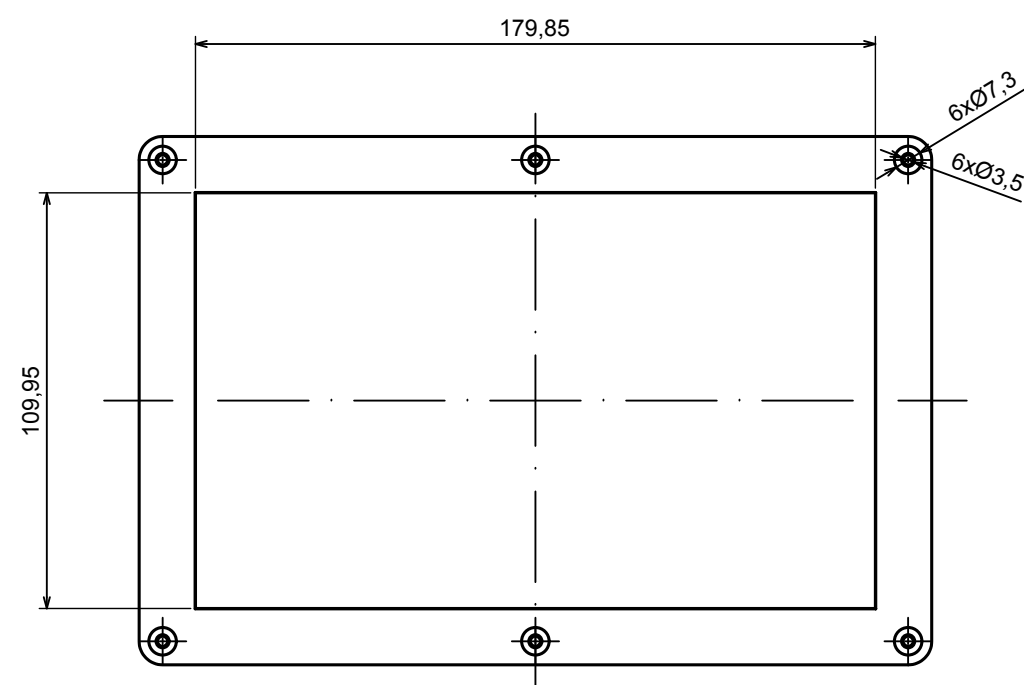

All rights reserved, Copyright Kradex 2022

Product model Enclosure ZP210.140.75SJ TM - Assembly

Format: A3 Material: PC, ABS

Scale 1:2 Tolerance: +/- 0.5

B (1:1)

A-A

C (1:1)

All rights reserved, Copyright Kradex 2022

Product model: Enclosure ZP210.140.75SJ TM - Base ZP210.140.45 TM

Format: A3 Material: PC, ABS

Scale 1:2 Tolerance: +/- 0.5

All rights reserved, Copyright Kradex 2022	
Product model	Enclosure ZP210.140.75SJ TM - Cover ZP210.140.30SJ
Format: A3	Material: PC, ABS
Scale 1:2	Tolerance: +/- 0.5