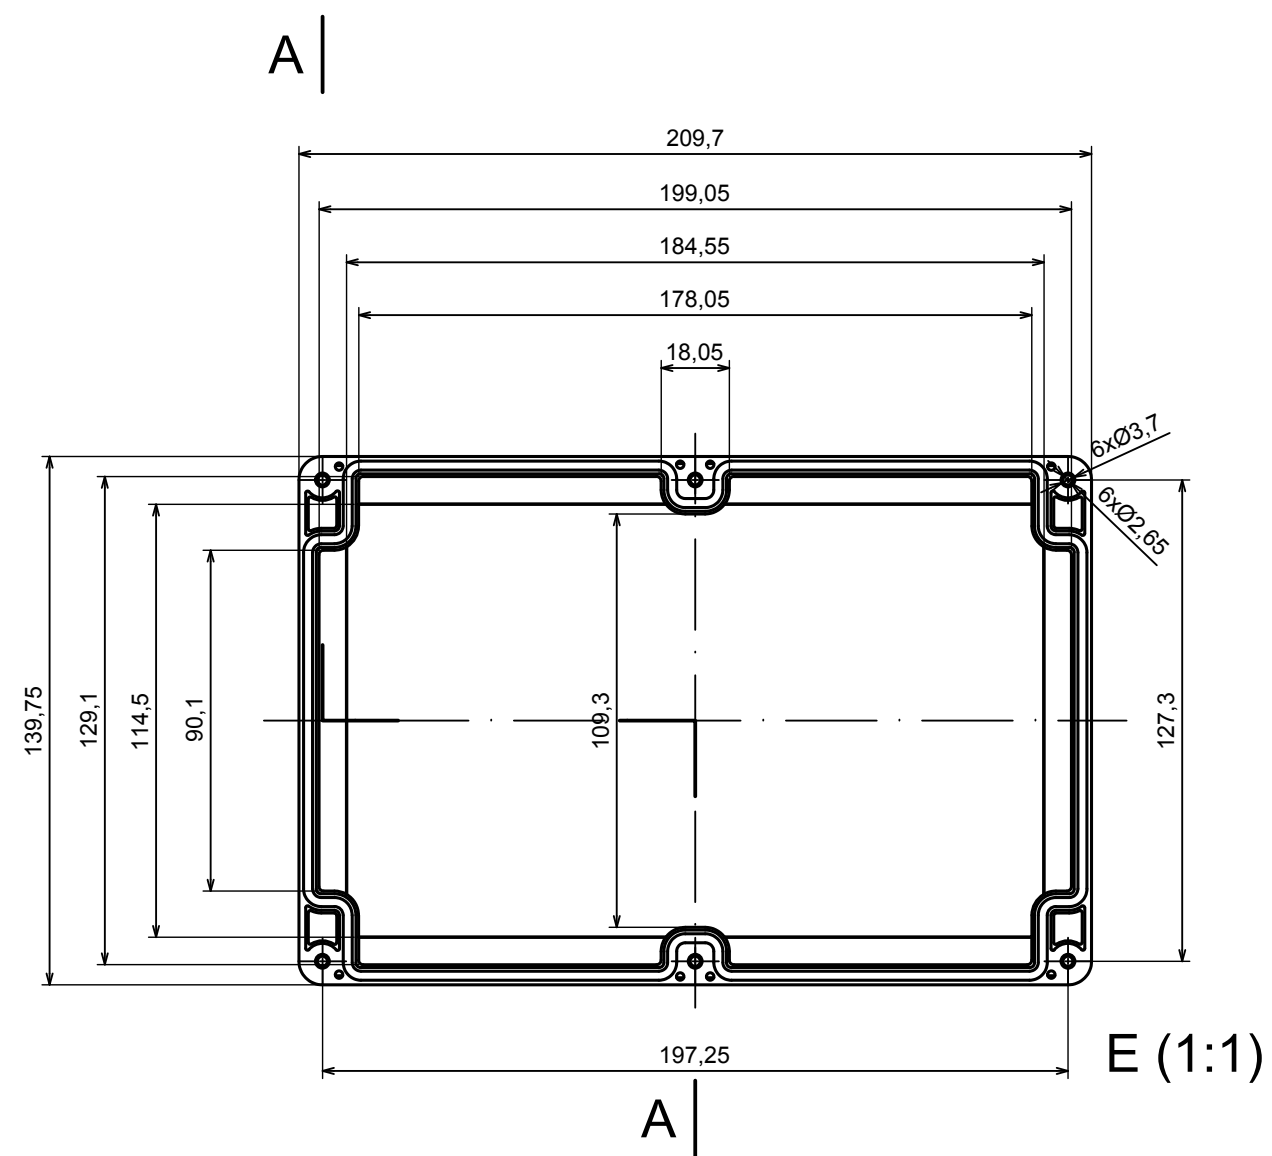

All rights reserved, Copyright Kradex 2022

Product model Enclosure ZP210.140.75SJ TM - Assembly

Format: A3 Material: PC, ABS

Scale 1:2 Tolerance: +/- 0.5

B (1:1)

A-A

C (1:1)

All rights reserved, Copyright Kradex 2022

Product model: Enclosure ZP210.140.75SJ TM - Base ZP210.140.45 TM

Format: A3 Material: PC, ABS

Scale 1:2 Tolerance: +/- 0.5

All rights reserved, Copyright Kradex 2022	
Product model	Enclosure ZP210.140.75SJ TM - Cover ZP210.140.30SJ
Format: A3	Material: PC, ABS
Scale 1:2	Tolerance: +/- 0.5