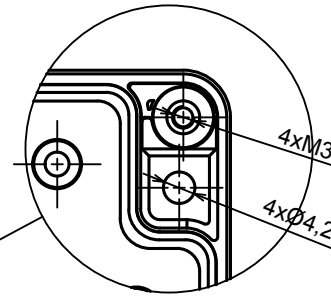

All rights reserved, Copyright Kradex 2022

Product model Enclosure ZP210.140.75SJ TM - Assembly

Format: A3 Material: PC, ABS

Scale 1:2 Tolerance: +/- 0.5

B (1:1)

A-A

C (1:1)

All rights reserved, Copyright Kradex 2022

Product model: Enclosure ZP210.140.75SJ TM - Base ZP210.140.45 TM

Format: A3 Material: PC, ABS

Scale 1:2 Tolerance: +/- 0.5

All rights reserved, Copyright Kradex 2022	
Product model	Enclosure ZP210.140.75SJ TM - Cover ZP210.140.30SJ
Format: A3	Material: PC, ABS
Scale 1:2	Tolerance: +/- 0.5