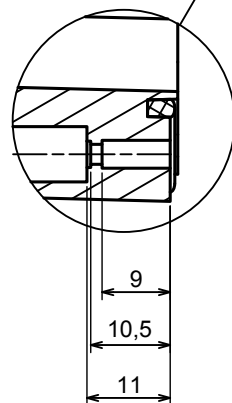

All rights reserved, Copyright Kradex 2022

Product model Enclosure ZP210.140.75SJ TM - Assembly

Format: A3 Material: PC, ABS

Scale 1:2 Tolerance: +/- 0.5

B (1:1)

A-A

C (1:1)

All rights reserved, Copyright Kradex 2022

Product model: Enclosure ZP210.140.75SJ TM - Base ZP210.140.45 TM

Format: A3 Material: PC, ABS

Scale 1:2 Tolerance: +/- 0.5

All rights reserved, Copyright Kradex 2022

Product model Enclosure ZP210.140.75SJ TM - Cover ZP210.140.30SJ

Format: A3 Material: PC, ABS

Scale 1:2 Tolerance: +/- 0.5

X-ON Electronics

Largest Supplier of Electrical and Electronic Components

Click to view similar products for [Enclosures, Boxes & Cases](#) category: