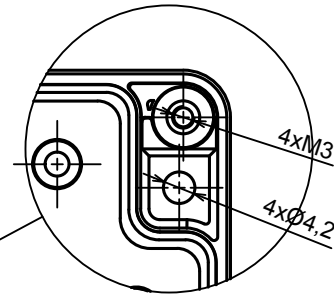

All rights reserved, Copyright Kradex 2022

Product model Enclosure ZP210.140.75SJ TM - Assembly

Format: A3 Material: PC, ABS

Scale 1:2 Tolerance: +/- 0.5

B (1:1)

A-A

C (1:1)

All rights reserved, Copyright Kradex 2022

Product model: Enclosure ZP210.140.75SJ TM - Base ZP210.140.45 TM

Format: A3 Material: PC, ABS

Scale 1:2 Tolerance: +/- 0.5

All rights reserved, Copyright Kradex 2022

Product model Enclosure ZP210.140.75SJ TM - Cover ZP210.140.30SJ

Format: A3 Material: PC, ABS

Scale 1:2 Tolerance: +/- 0.5

X-ON Electronics

Largest Supplier of Electrical and Electronic Components

Click to view similar products for [Enclosures, Boxes & Cases](#) category: