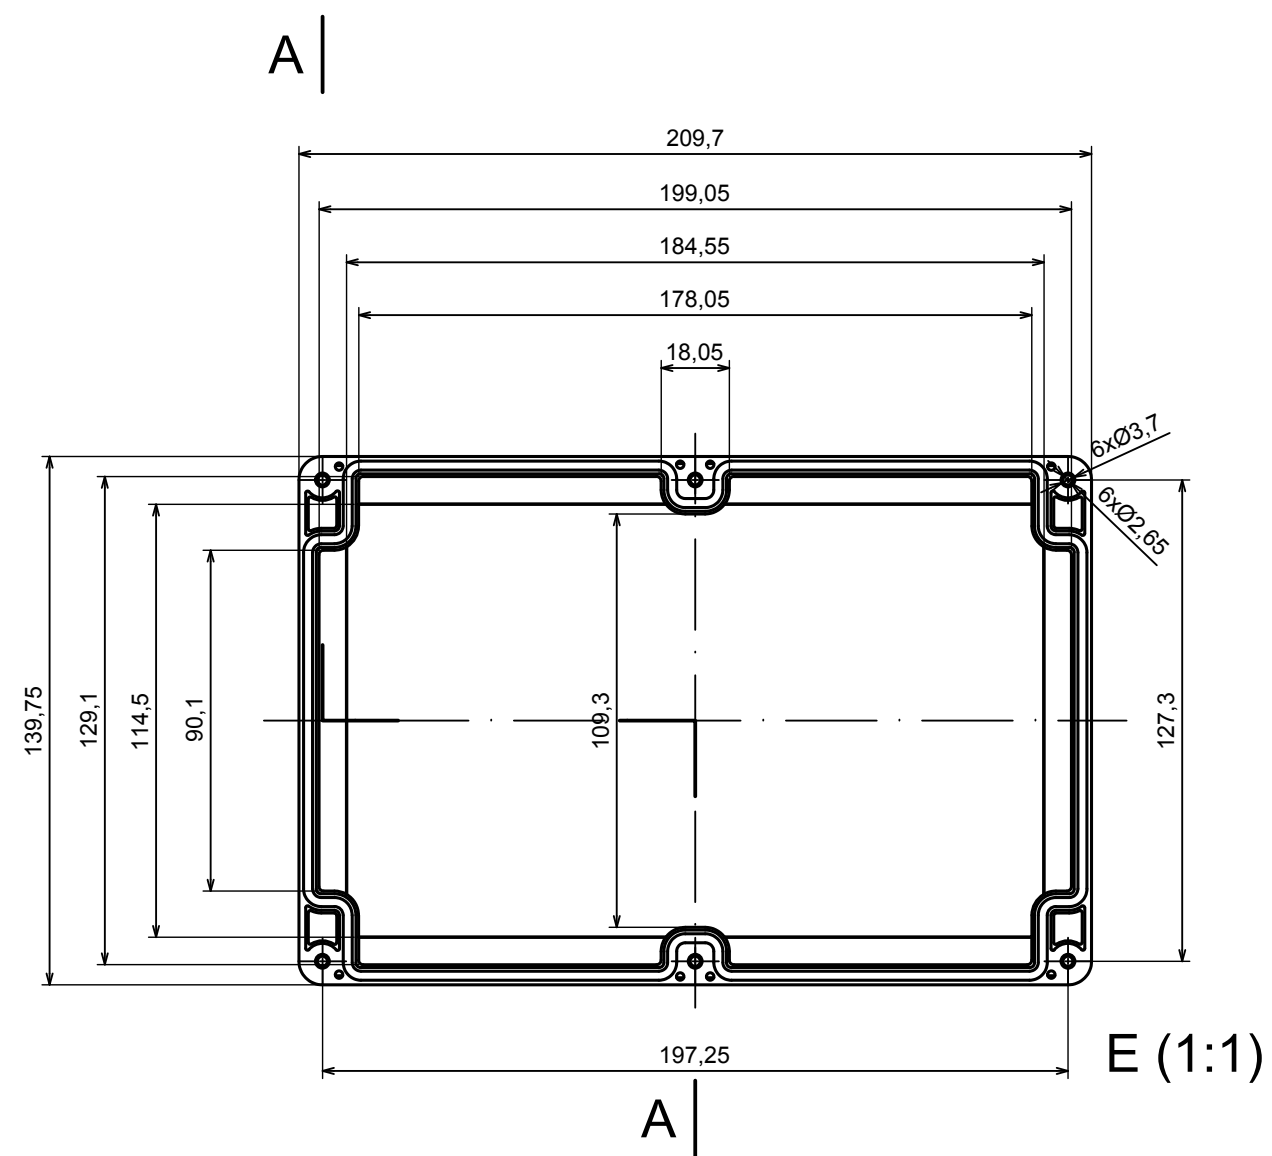

All rights reserved, Copyright Kradex 2022

Product model Enclosure ZP210.140.75SJ TM - Assembly

Format: A3 Material: PC, ABS

Scale 1:2 Tolerance: +/- 0.5

B (1:1)

A-A

C (1:1)

All rights reserved, Copyright Kradex 2022

Product model: Enclosure ZP210.140.75SJ TM - Base ZP210.140.45 TM

Format: A3 Material: PC, ABS

Scale 1:2 Tolerance: +/- 0.5

All rights reserved, Copyright Kradex 2022

Product model Enclosure ZP210.140.75SJ TM - Cover ZP210.140.30SJ

Format: A3 Material: PC, ABS

Scale 1:2 Tolerance: +/- 0.5

X-ON Electronics

Largest Supplier of Electrical and Electronic Components

Click to view similar products for [Enclosures, Boxes & Cases](#) category: