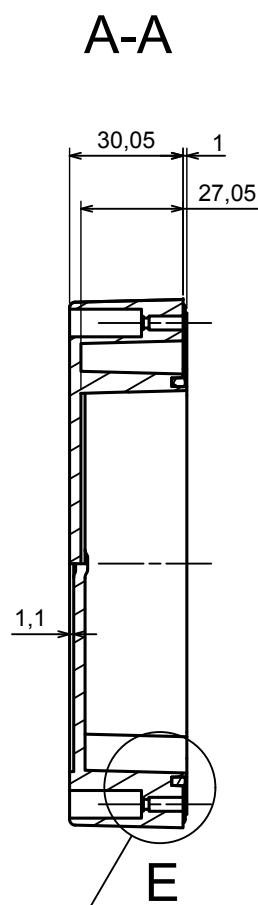

All rights reserved, Copyright Kradex 2022

Product model Enclosure ZP210.140.75SJ TM - Assembly

Format: A3 Material: PC, ABS

Scale 1:2 Tolerance: +/- 0.5

B (1:1)

A-A

C (1:1)

All rights reserved, Copyright Kradex 2022

Product model: Enclosure ZP210.140.75SJ TM - Base ZP210.140.45 TM

Format: A3 Material: PC, ABS

Scale 1:2 Tolerance: +/- 0.5

All rights reserved, Copyright Kradex 2022

Product model Enclosure ZP210.140.75SJ TM - Cover ZP210.140.30SJ

Format: A3 Material: PC, ABS

Scale 1:2 Tolerance: +/- 0.5

X-ON Electronics

Largest Supplier of Electrical and Electronic Components

Click to view similar products for [Enclosures, Boxes & Cases](#) category: