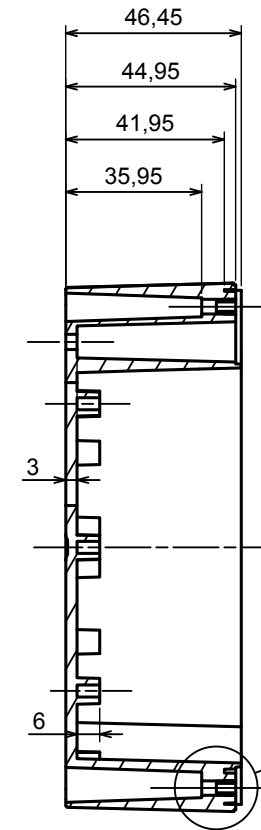

All rights reserved, Copyright Kradex 2022

Product model Enclosure ZP210.140.75SJ TM - Assembly

Format: A3 Material: PC, ABS

Scale 1:2 Tolerance: +/- 0.5

B (1:1)

A-A

C (1:1)

All rights reserved, Copyright Kradex 2022

Product model: Enclosure ZP210.140.75SJ TM - Base ZP210.140.45 TM

Format: A3 Material: PC, ABS

Scale 1:2 Tolerance: +/- 0.5

All rights reserved, Copyright Kradex 2022

Product model Enclosure ZP210.140.75SJ TM - Cover ZP210.140.30SJ

Format: A3 Material: PC, ABS

Scale 1:2 Tolerance: +/- 0.5

X-ON Electronics

Largest Supplier of Electrical and Electronic Components

Click to view similar products for [Enclosures, Boxes & Cases](#) category: