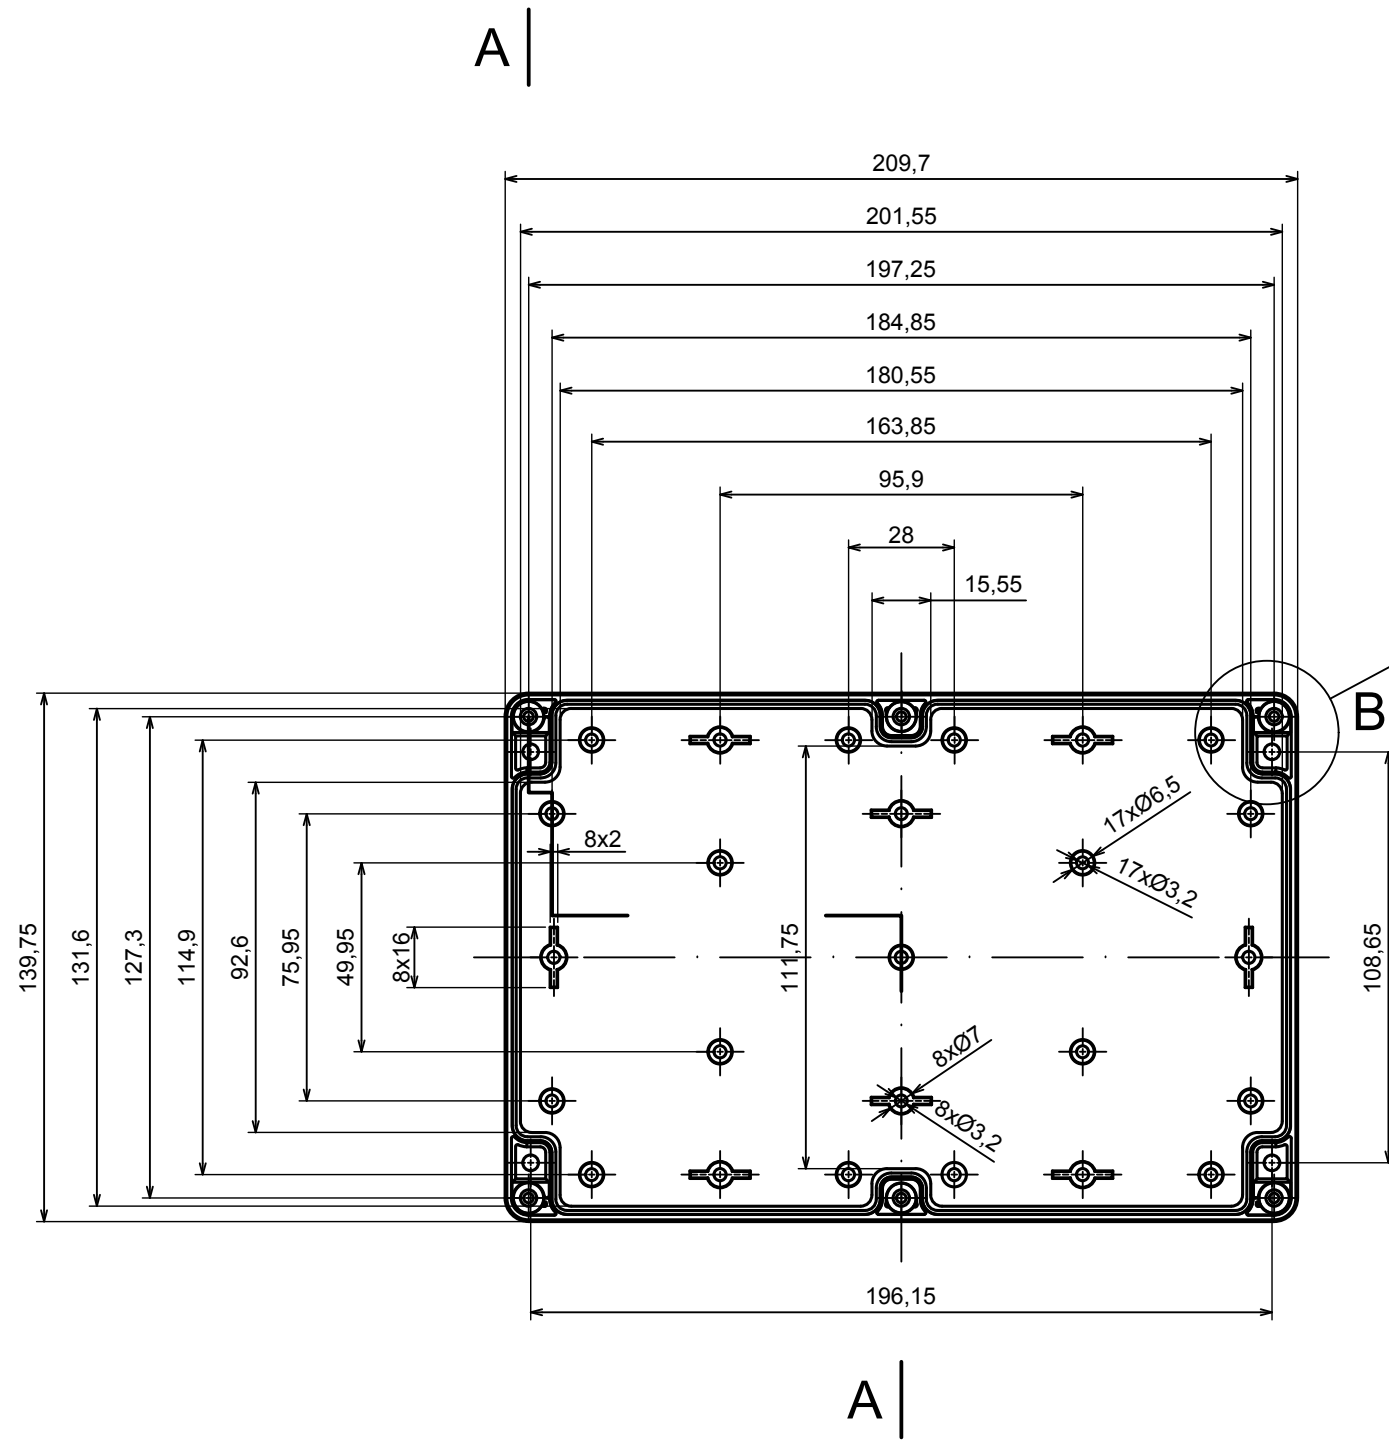

All rights reserved, Copyright Kradex 2022

Product model Enclosure ZP210.140.75SJ TM - Assembly

Format: A3 Material: PC, ABS

Scale 1:2 Tolerance: +/- 0.5

B (1:1)

A-A

C (1:1)

All rights reserved, Copyright Kradex 2022

Product model: Enclosure ZP210.140.75SJ TM - Base ZP210.140.45 TM

Format: A3 Material: PC, ABS

Scale 1:2 Tolerance: +/- 0.5

All rights reserved, Copyright Kradex 2022

Product model Enclosure ZP210.140.75SJ TM - Cover ZP210.140.30SJ

Format: A3 Material: PC, ABS

Scale 1:2 Tolerance: +/- 0.5

X-ON Electronics

Largest Supplier of Electrical and Electronic Components

Click to view similar products for [Enclosures, Boxes & Cases](#) category: