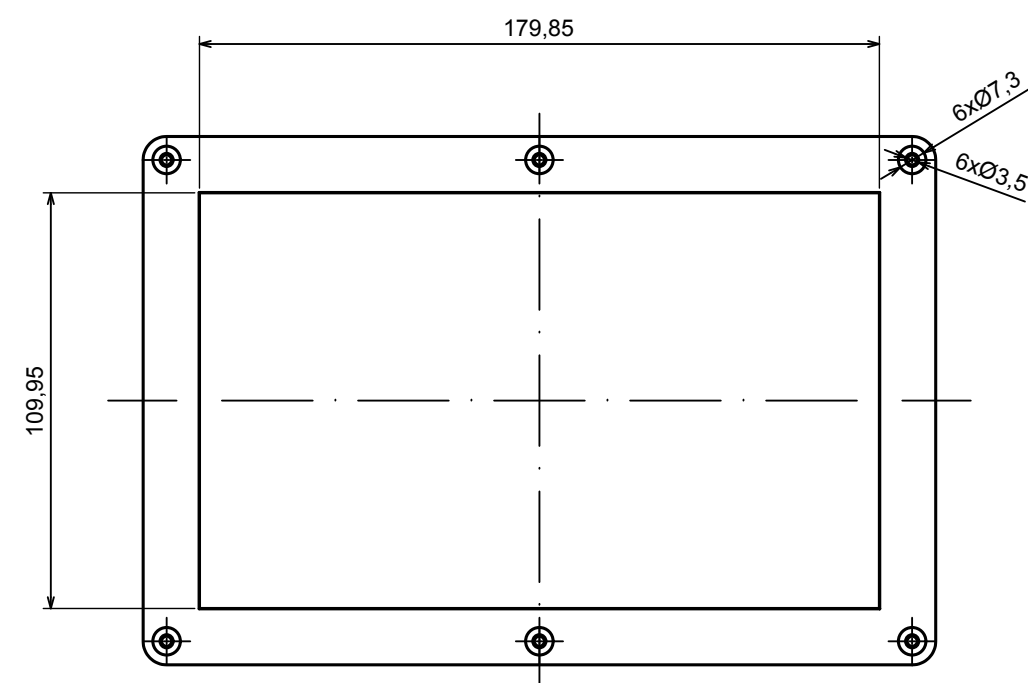

All rights reserved, Copyright Kradex 2022

Product model Enclosure ZP210.140.75SJ TM - Assembly

Format: A3 Material: PC, ABS

Scale 1:2 Tolerance: +/- 0.5

B (1:1)

A-A

C (1:1)

All rights reserved, Copyright Kradex 2022

Product model: Enclosure ZP210.140.75SJ TM - Base ZP210.140.45 TM

Format: A3 Material: PC, ABS

Scale 1:2 Tolerance: +/- 0.5

All rights reserved, Copyright Kradex 2022

Product model Enclosure ZP210.140.75SJ TM - Cover ZP210.140.30SJ

Format: A3 Material: PC, ABS

Scale 1:2 Tolerance: +/- 0.5

X-ON Electronics

Largest Supplier of Electrical and Electronic Components

Click to view similar products for [Enclosures, Boxes & Cases](#) category: