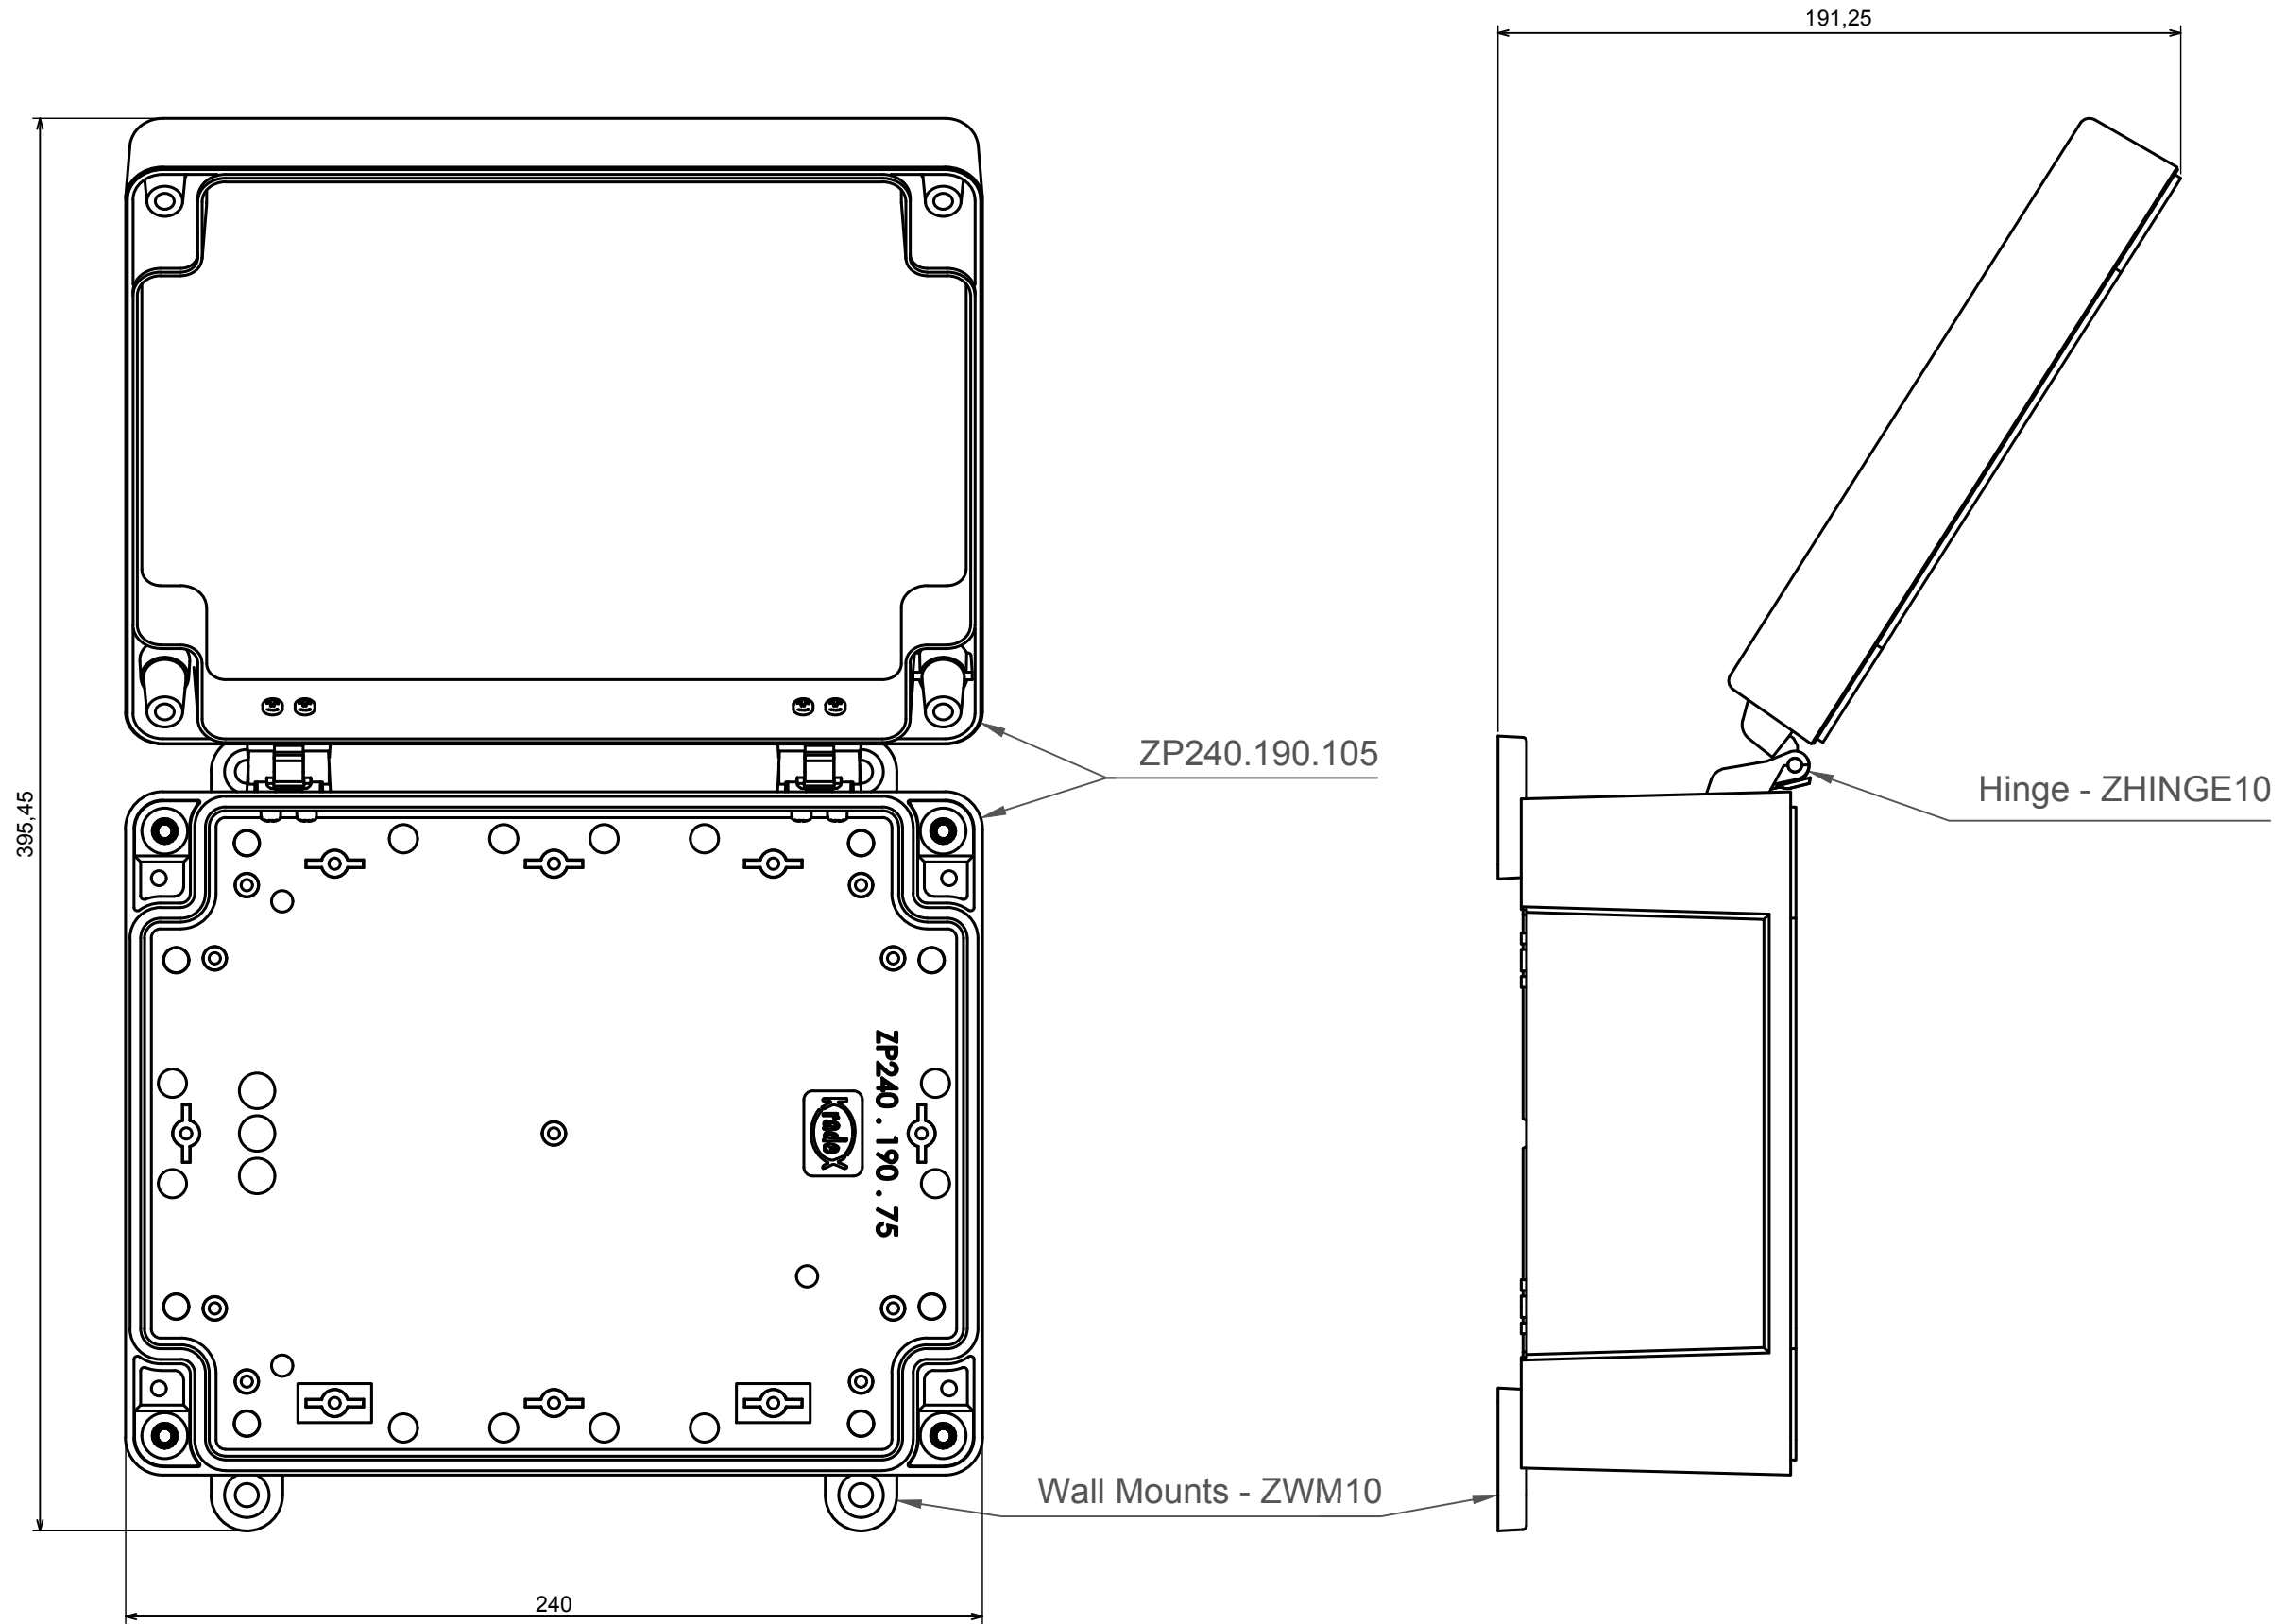

Wall mounts - ZWM10

Hinge - ZHINGE10

All rights reserved, Copyright Kradox 2019		
Product model	Enclosure ZP240.190.105 SET - Closed	
Format: A3	Material: PC, ABS	
Scale 1:2	Tolerance: +/- 0.5	

All rights reserved, Copyright Kradex 2019

Product model Enclosure ZP240.190.105 SET - Opened

Format: A3 Material: PC, ABS

Scale 1:2 Tolerance: +/- 0.5

X-ON Electronics

Largest Supplier of Electrical and Electronic Components

Click to view similar products for [Enclosures, Boxes & Cases](#) category: