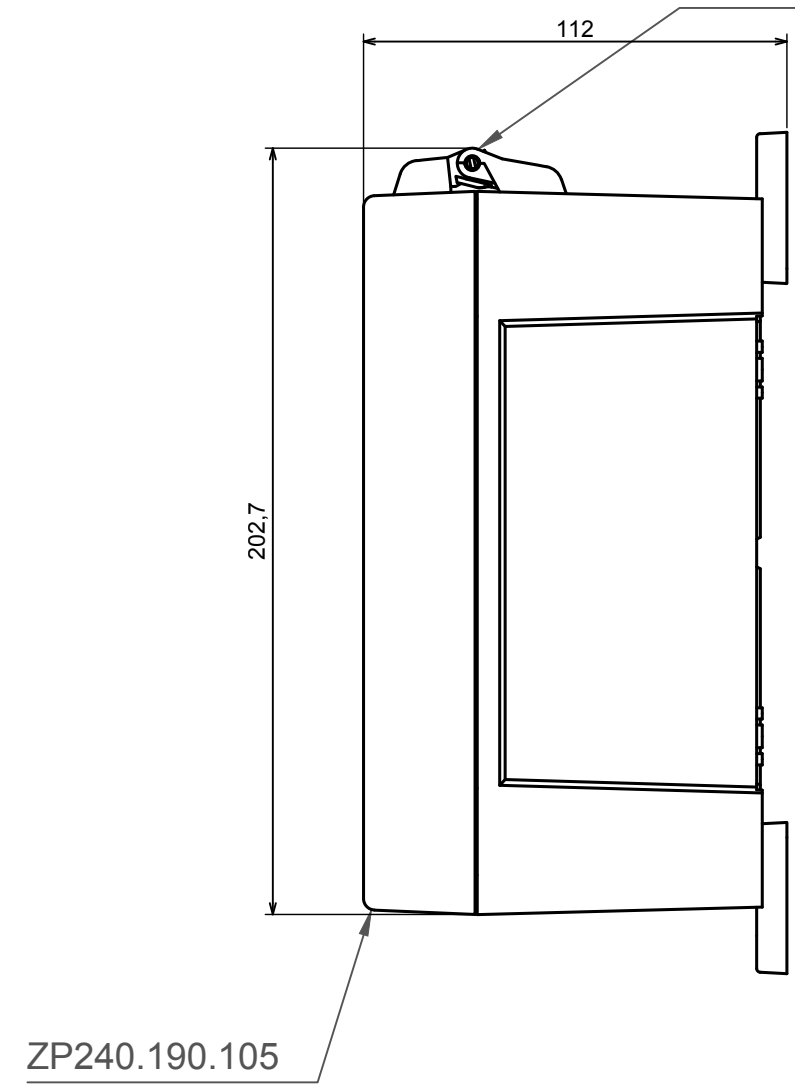

Wall mounts - ZWM10

Hinge - ZHINGE10

All rights reserved, Copyright Kradox 2019		
Product model	Enclosure ZP240.190.105 SET - Closed	
Format: A3	Material: PC, ABS	
Scale 1:2	Tolerance: +/- 0.5	

All rights reserved, Copyright Kradex 2019

Product model Enclosure ZP240.190.105 SET - Opened

Format: A3 Material: PC, ABS

Scale 1:2 Tolerance: +/- 0.5

X-ON Electronics

Largest Supplier of Electrical and Electronic Components

Click to view similar products for [Enclosures, Boxes & Cases](#) category: