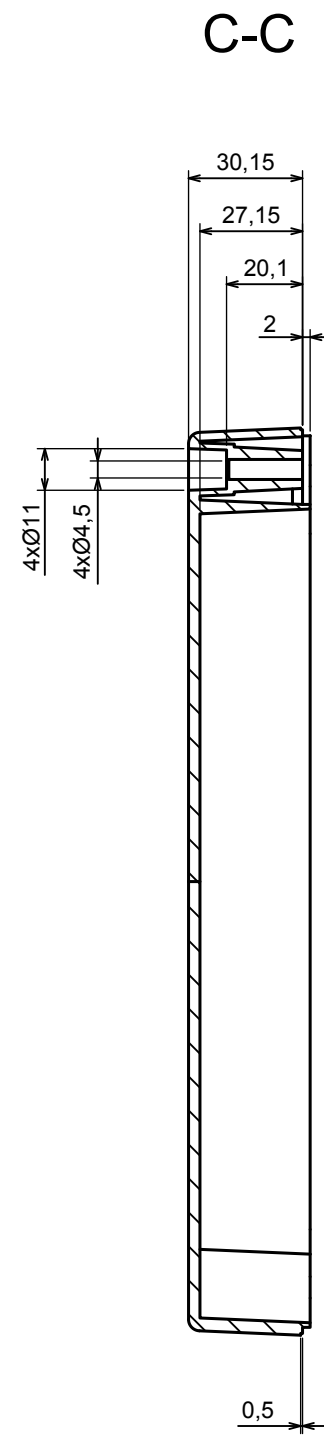

All rights reserved, Copyright Kradex 2019		
Product model	Enclosure ZP240.190.105SJ TM - Assembly	
Format: A3	Material: PC, ABS	
Scale 1:2	Tolerance: +/- 0.5	

All rights reserved, Copyright Kradox 2019	
Product model	Enclosure ZP240.190.105SJ TM - Base
Format: A3	Material: PC, ABS
Scale 1:2	Tolerance: +/- 0.5

c |

All rights reserved, Copyright Kradex 2019		
Product model	Enclosure ZP240.190.105SJ TM - Cover	
Format: A3	Material: PC, ABS	
Scale 1:2	Tolerance: +/- 0.5	

X-ON Electronics

Largest Supplier of Electrical and Electronic Components