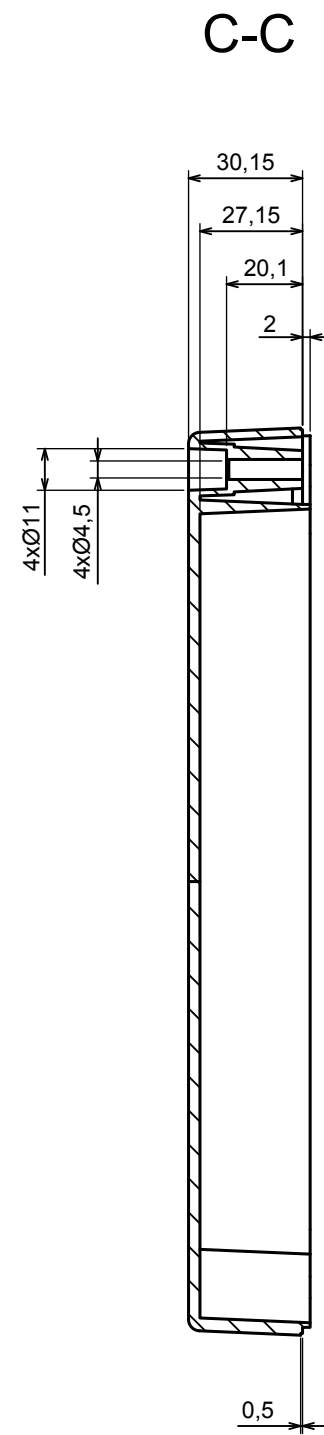

All rights reserved, Copyright Kradex 2019		
Product model	Enclosure ZP240.190.105SJ TM - Assembly	
Format: A3	Material: PC, ABS	
Scale 1:2	Tolerance: +/- 0.5	

All rights reserved, Copyright Kradox 2019

Product model Enclosure ZP240.190.105SJ TM - Base

Format: A3 Material: PC, ABS

Scale 1:2 Tolerance: +/- 0.5

c |

All rights reserved, Copyright Kradex 2019		
Product model	Enclosure ZP240.190.105SJ TM - Cover	
Format: A3	Material: PC, ABS	
Scale 1:2	Tolerance: +/- 0.5	