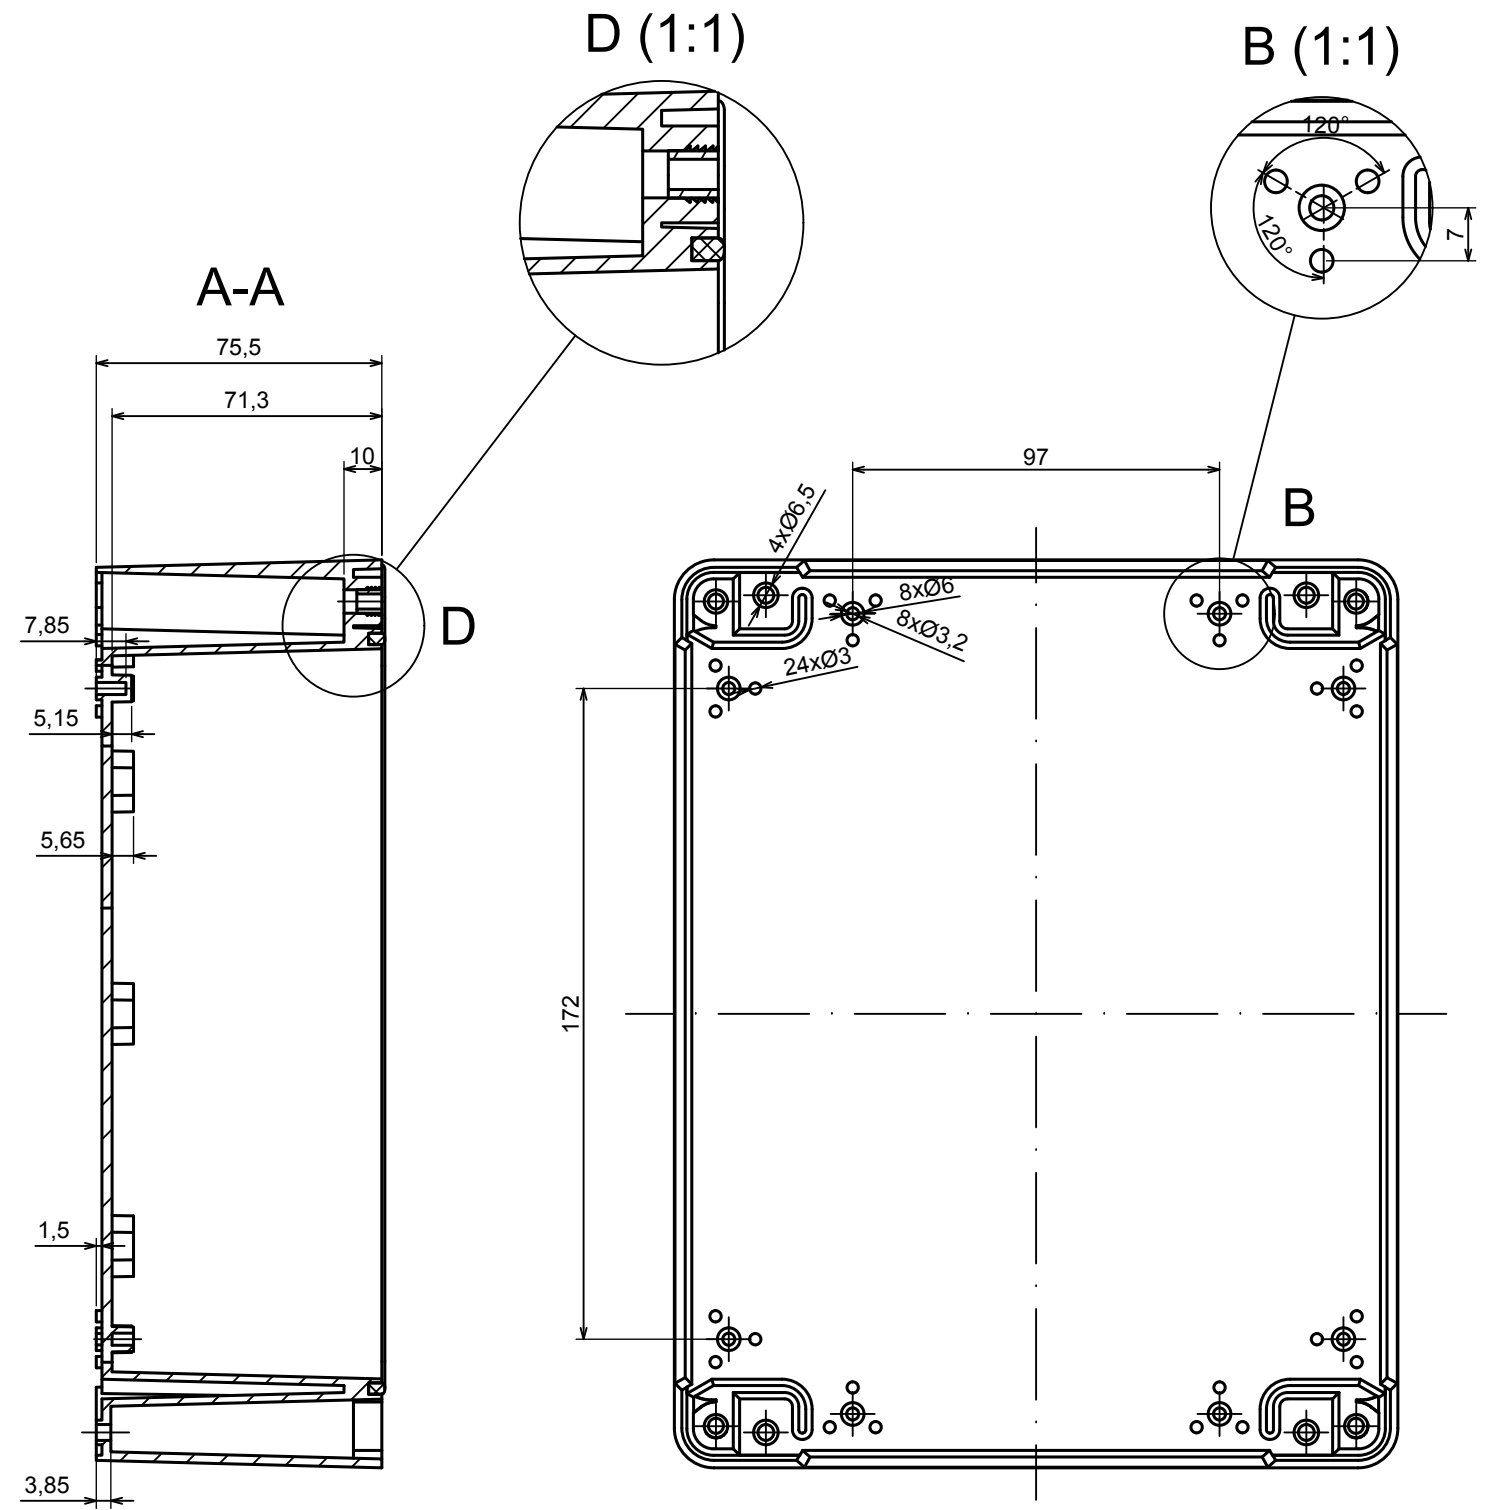

All rights reserved, Copyright Kradex 2019		
Product model	Enclosure ZP240.190.105SJ TM - Assembly	
Format: A3	Material: PC, ABS	
Scale 1:2	Tolerance: +/- 0.5	

All rights reserved, Copyright Kradox 2019

Product model Enclosure ZP240.190.105SJ TM - Base

Format: A3 Material: PC, ABS

Scale 1:2 Tolerance: +/- 0.5

c |

All rights reserved, Copyright Kradex 2019		
Product model	Enclosure ZP240.190.105SJ TM - Cover	
Format: A3	Material: PC, ABS	
Scale 1:2	Tolerance: +/- 0.5	