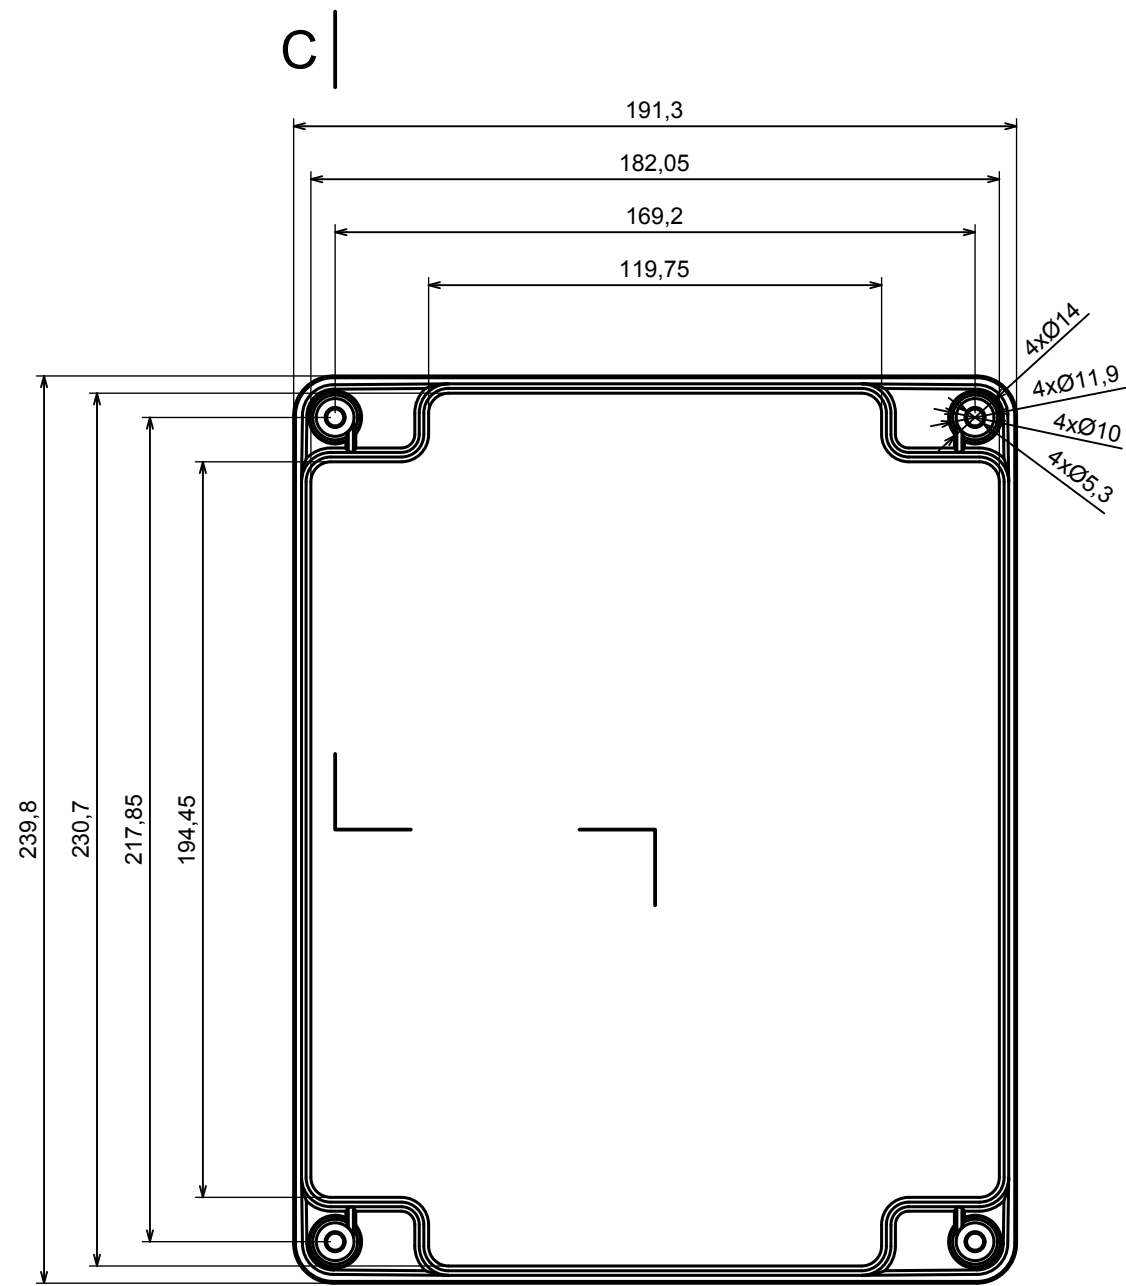

All rights reserved, Copyright Kradex 2019		
Product model	Enclosure ZP240.190.105SJ TM - Assembly	
Format: A3	Material: PC, ABS	
Scale 1:2	Tolerance: +/- 0.5	

All rights reserved, Copyright Kradox 2019

Product model Enclosure ZP240.190.105SJ TM - Base

Format: A3 Material: PC, ABS

Scale 1:2 Tolerance: +/- 0.5

c |

All rights reserved, Copyright Kradex 2019		
Product model	Enclosure ZP240.190.105SJ TM - Cover	
Format: A3	Material: PC, ABS	
Scale 1:2	Tolerance: +/- 0.5	