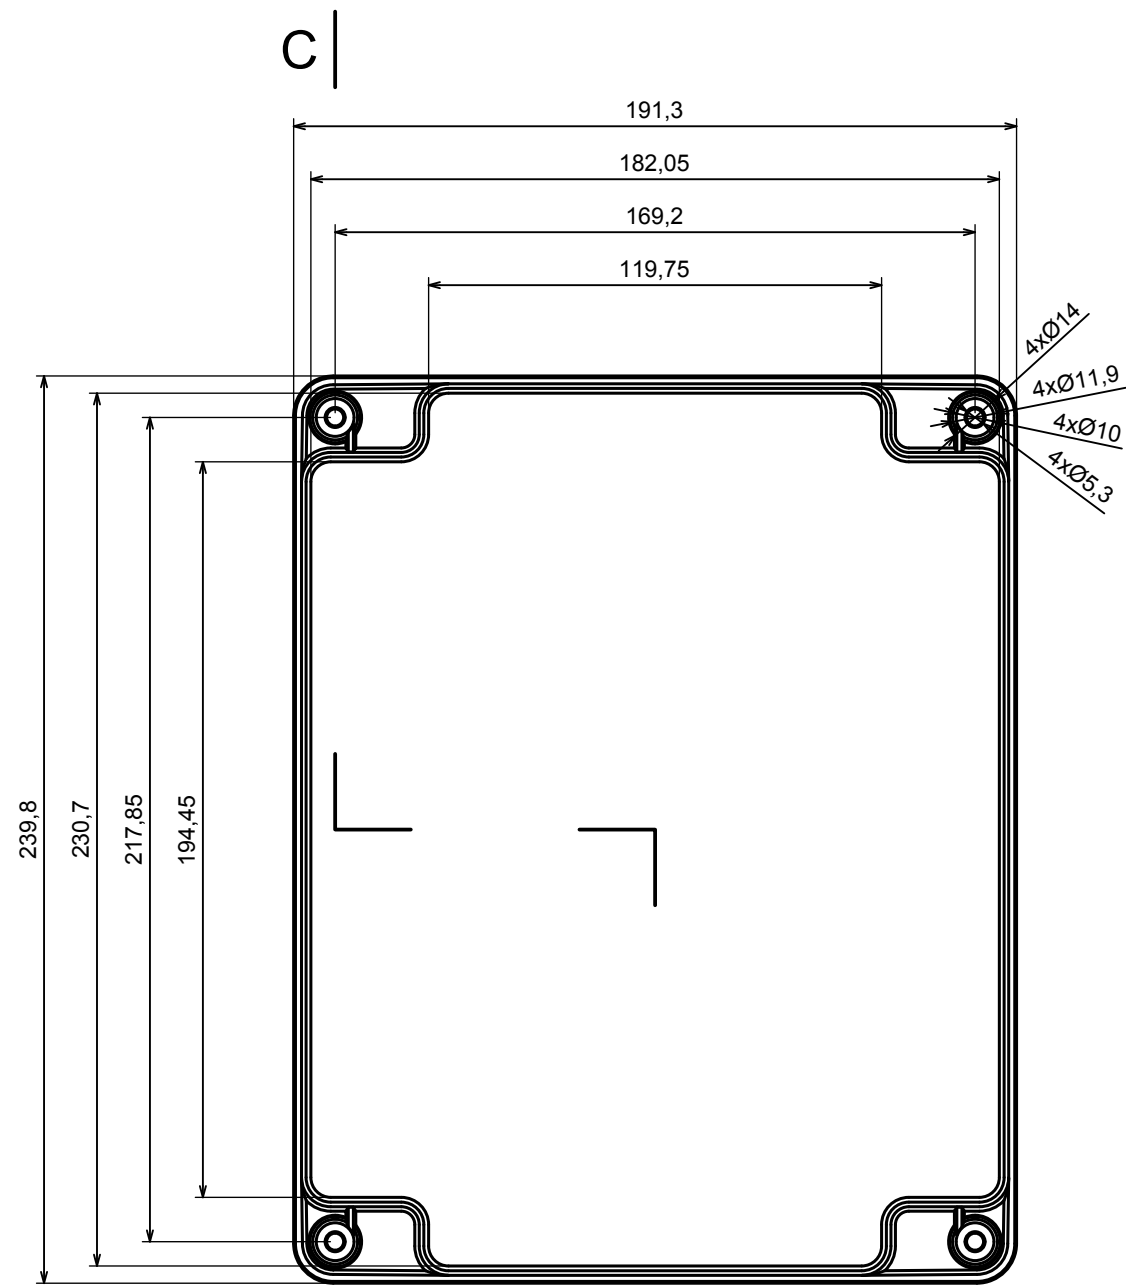

All rights reserved, Copyright Kradex 2019		
Product model	Enclosure ZP240.190.105SJ TM - Assembly	
Format: A3	Material: PC, ABS	
Scale 1:2	Tolerance: +/- 0.5	

All rights reserved, Copyright Kradox 2019

Product model: Enclosure ZP240.190.105SJ TM - Base

Format: A3 | Material: PC, ABS

Scale 1:2 | Tolerance: +/- 0.5

c |

All rights reserved, Copyright Kradex 2019		
Product model	Enclosure ZP240.190.105SJ TM - Cover	
Format: A3	Material: PC, ABS	
Scale 1:2	Tolerance: +/- 0.5	