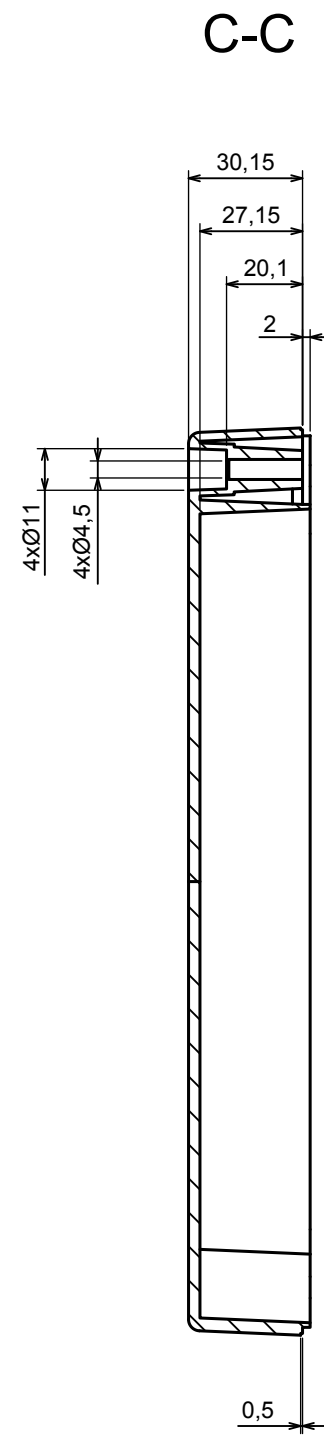

All rights reserved, Copyright Kradex 2019		
Product model	Enclosure ZP240.190.105SJ TM - Assembly	
Format: A3	Material: PC, ABS	
Scale 1:2	Tolerance: +/- 0.5	

All rights reserved, Copyright Kradox 2019

Product model: Enclosure ZP240.190.105SJ TM - Base

Format: A3 | Material: PC, ABS

Scale 1:2 | Tolerance: +/- 0.5

c |

All rights reserved, Copyright Kradex 2019		
Product model	Enclosure ZP240.190.105SJ TM - Cover	
Format: A3	Material: PC, ABS	
Scale 1:2	Tolerance: +/- 0.5	