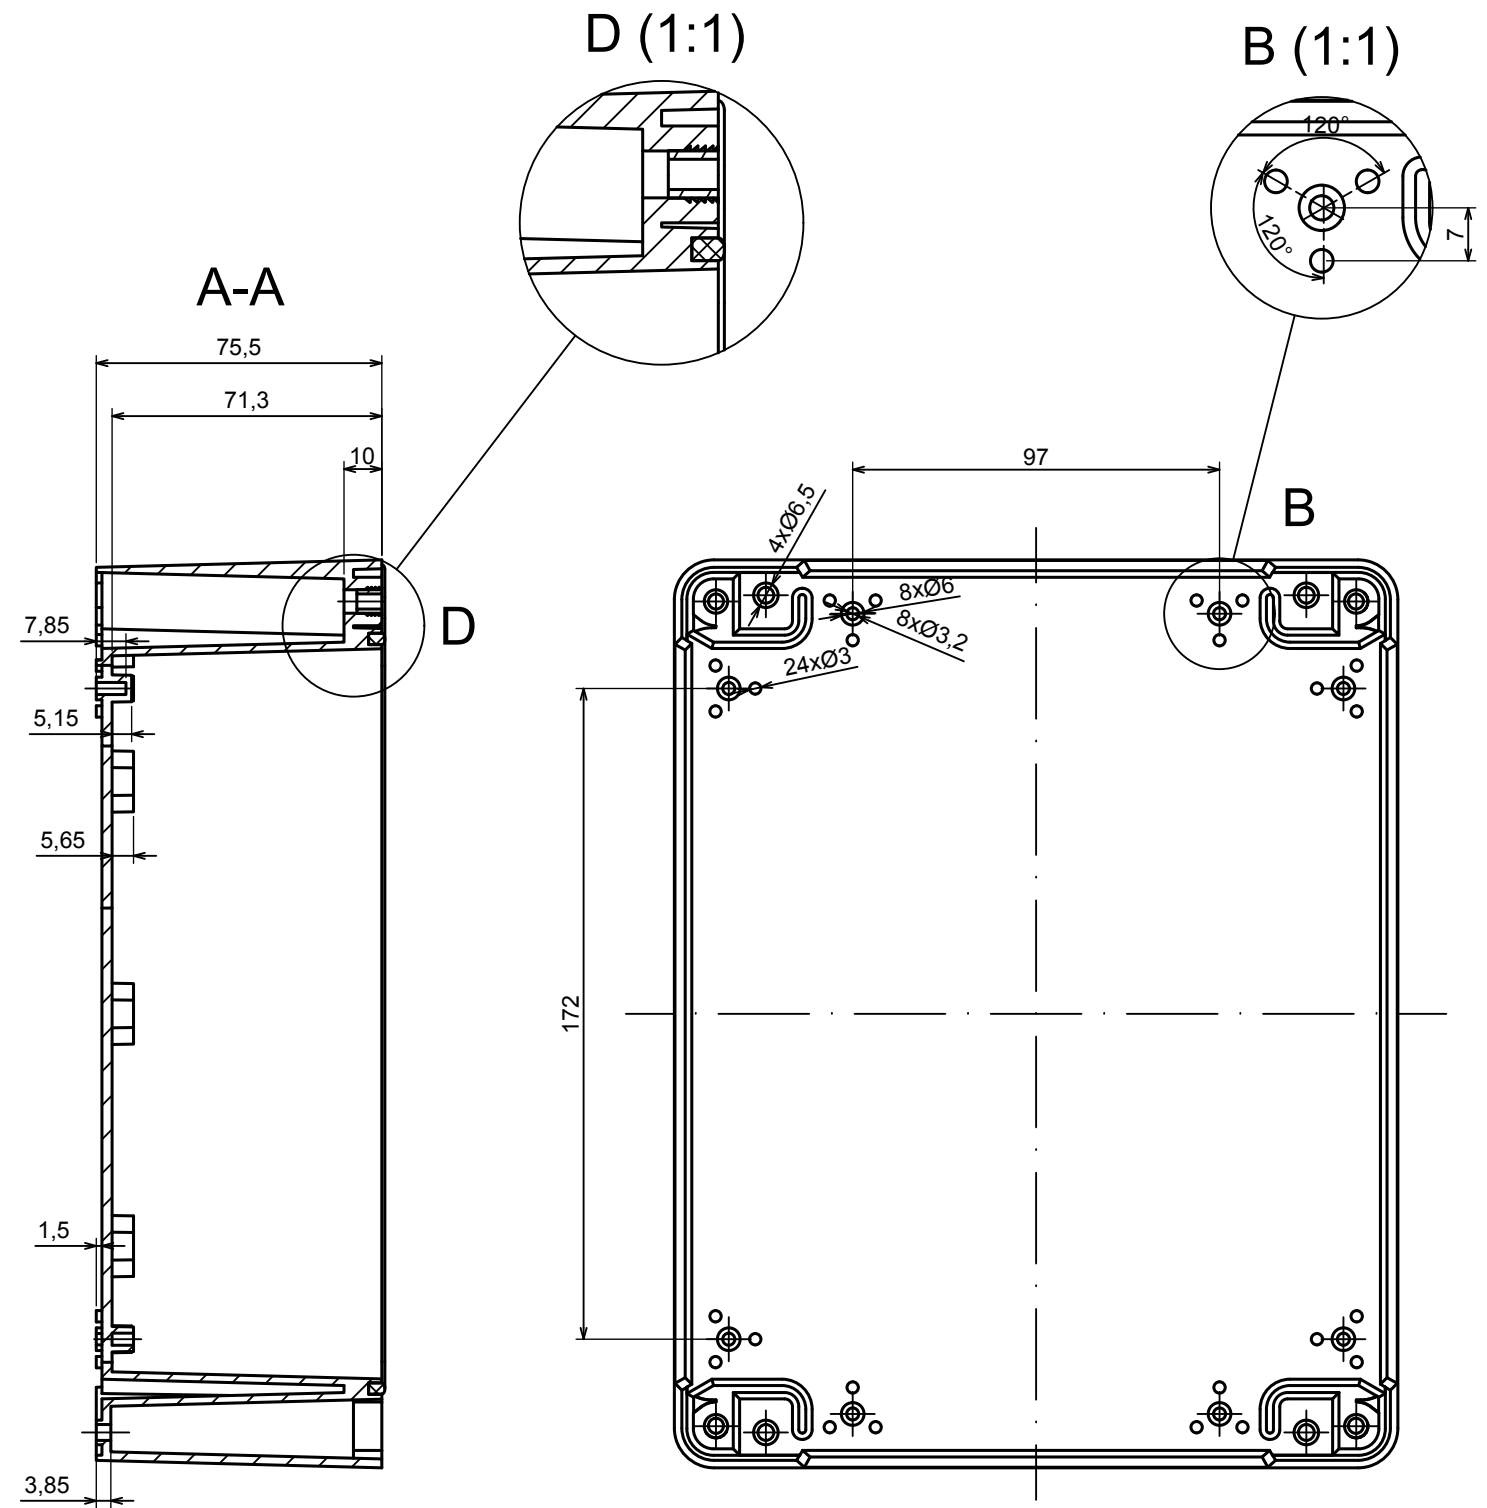

All rights reserved, Copyright Kradex 2019		
Product model	Enclosure ZP240.190.105SJ TM - Assembly	
Format: A3	Material: PC, ABS	
Scale 1:2	Tolerance: +/- 0.5	

All rights reserved, Copyright Kradox 2019

Product model: Enclosure ZP240.190.105SJ TM - Base

Format: A3 | Material: PC, ABS

Scale 1:2 | Tolerance: +/- 0.5

c |

All rights reserved, Copyright Kradex 2019		
Product model	Enclosure ZP240.190.105SJ TM - Cover	
Format: A3	Material: PC, ABS	
Scale 1:2	Tolerance: +/- 0.5	