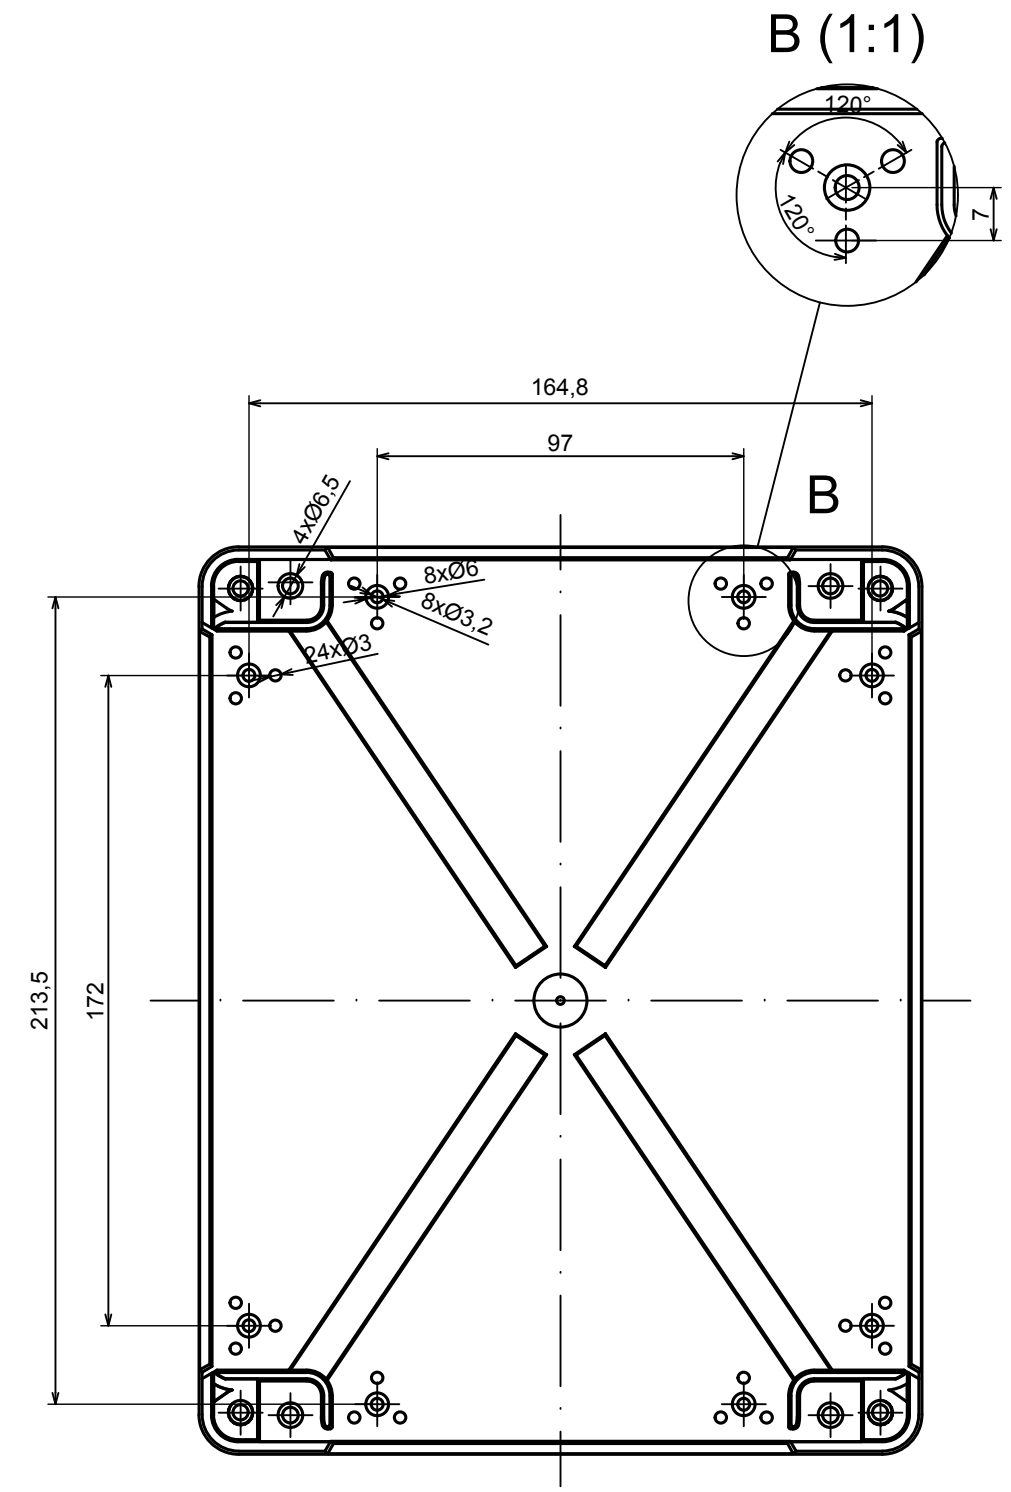

All rights reserved, Copyright Kradex 2022		
Product model	Enclosure ZP240.190.60 TM - Assembly	
Format: A3	Material: PC, ABS	
Scale 1:2	Tolerance: +/- 0.5	

**A**

All rights reserved, Copyright Kradox 2022

Product model Enclosure ZP240.190.60 TM - ZP240.190.30 TM Base

Format: A3 Material: PC, ABS

Scale 1:2 Tolerance: +/- 0.5

A |

All rights reserved, Copyright Kradox 2022		
Product model	Enclosure ZP240.190.60 TM - ZP240.190.30 Cover	
Format: A3	Material: PC, ABS	
Scale 1:2	Tolerance: +/- 0.5	