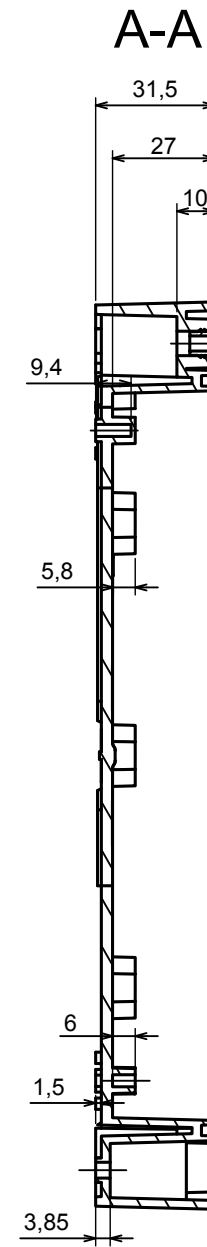

All rights reserved, Copyright Kradex 2022		
Product model	Enclosure ZP240.190.60 TM - Assembly	
Format: A3	Material: PC, ABS	
Scale 1:2	Tolerance: +/- 0.5	

**A**

All rights reserved, Copyright Kradox 2022

Product model Enclosure ZP240.190.60 TM - ZP240.190.30 TM Base

Format: A3 Material: PC, ABS

Scale 1:2 Tolerance: +/- 0.5

A |

All rights reserved, Copyright Kradox 2022		
Product model	Enclosure ZP240.190.60 TM - ZP240.190.30 Cover	
Format: A3	Material: PC, ABS	
Scale 1:2	Tolerance: +/- 0.5	