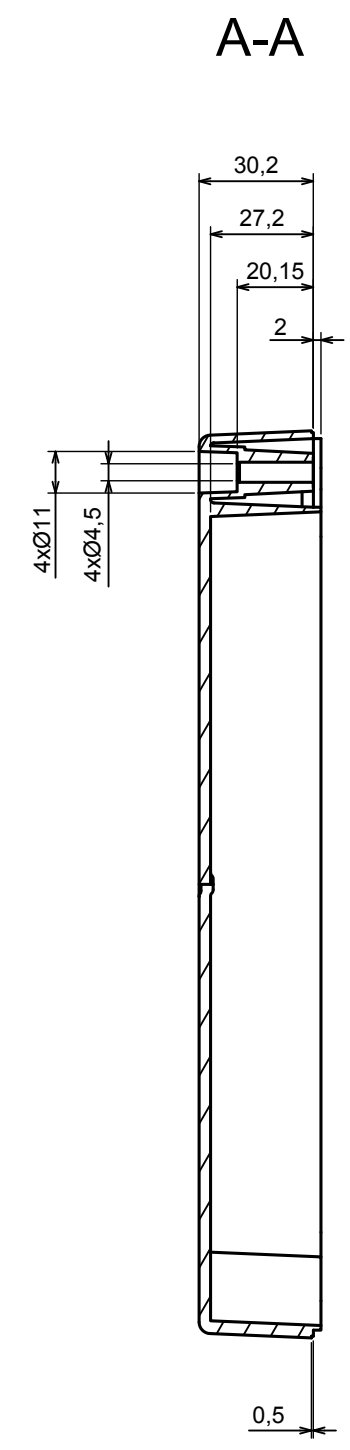

All rights reserved, Copyright Kradex 2022		
Product model	Enclosure ZP240.190.60 TM - Assembly	
Format: A3	Material: PC, ABS	
Scale 1:2	Tolerance: +/- 0.5	

**A**

All rights reserved, Copyright Kradox 2022

Product model Enclosure ZP240.190.60 TM - ZP240.190.30 TM Base

Format: A3 Material: PC, ABS

Scale 1:2 Tolerance: +/- 0.5

A |

All rights reserved, Copyright Kradox 2022		
Product model	Enclosure ZP240.190.60 TM - ZP240.190.30 Cover	
Format: A3	Material: PC, ABS	
Scale 1:2	Tolerance: +/- 0.5	