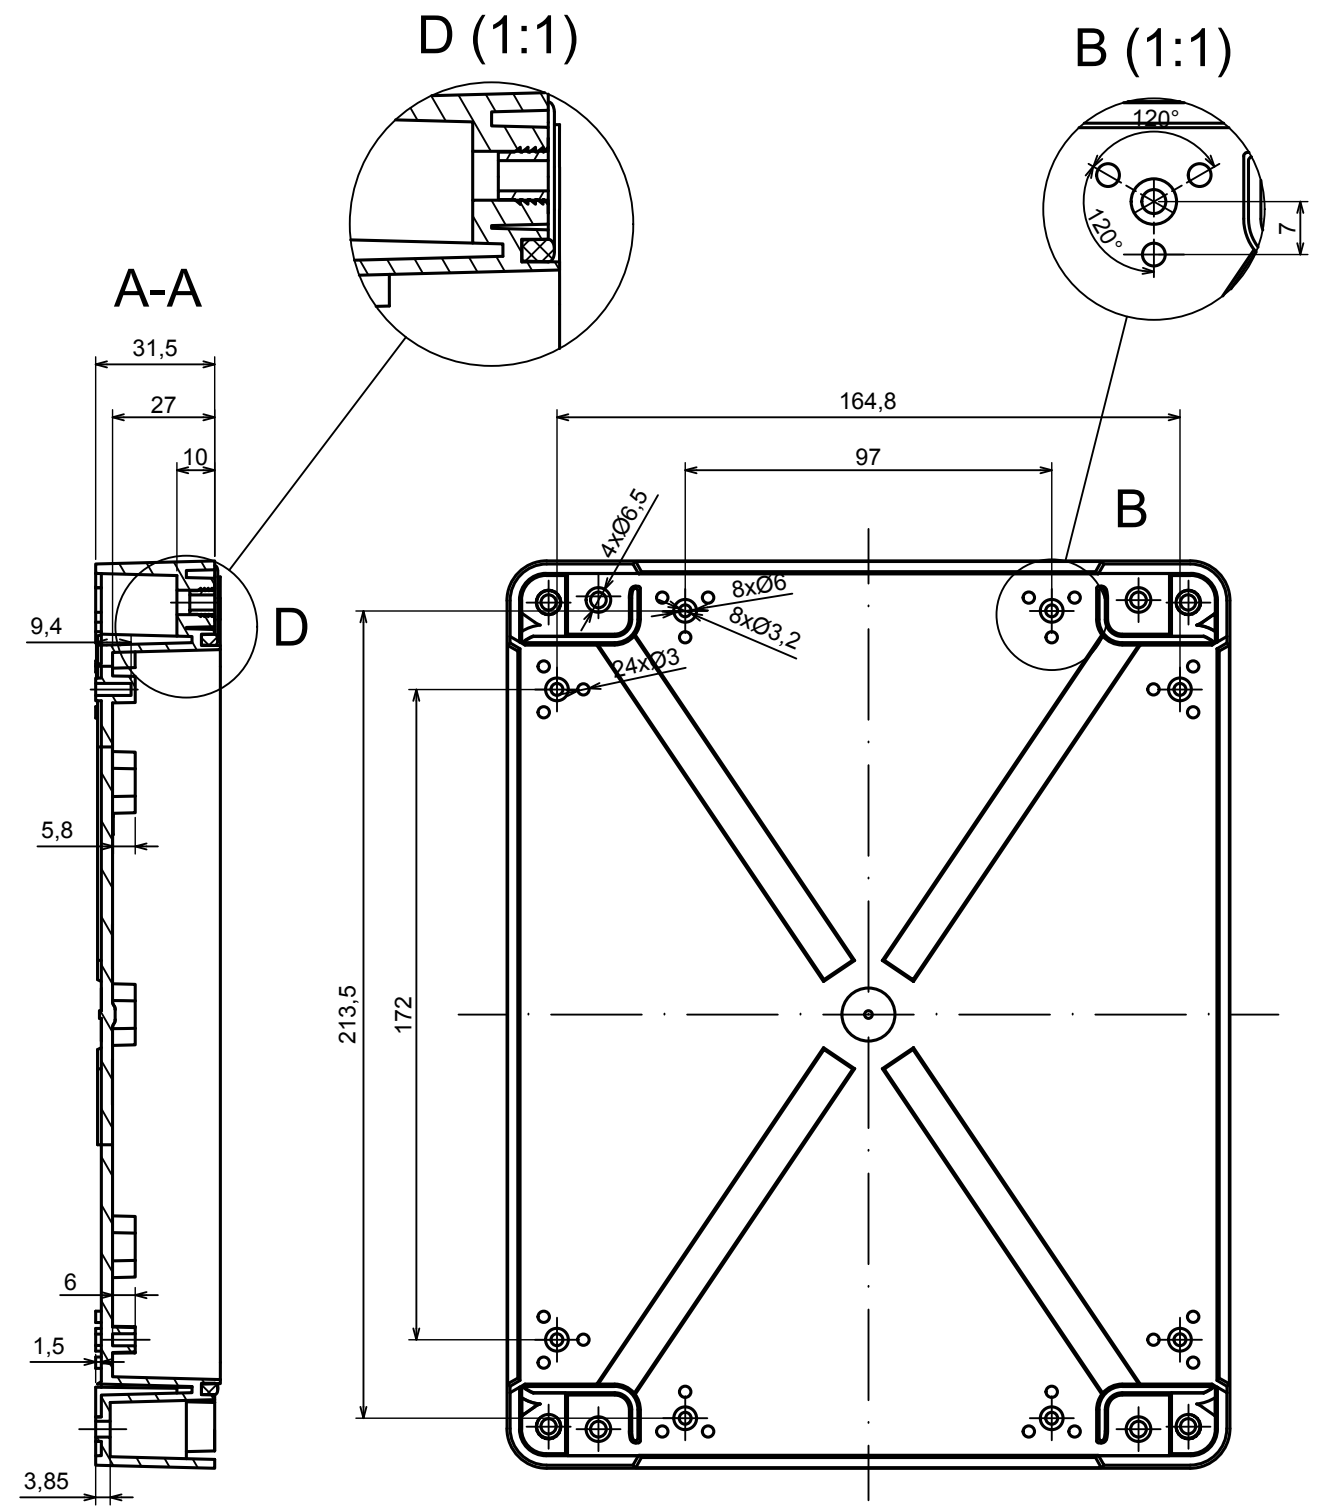

All rights reserved, Copyright Kradex 2022		
Product model	Enclosure ZP240.190.60S TM - Assembly	
Format: A3	Material: PC, ABS	
Scale 1:2	Tolerance: +/- 0.5	

A |

All rights reserved, Copyright Kradox 2022	
Product model	Enclosure ZP240.190.60S TM - ZP240.190.30S TM Base
Format: A3	Material: PC, ABS
Scale 1:2	Tolerance: +/- 0.5

A |

All rights reserved, Copyright Kradox 2022		
Product model	Enclosure ZP240.190.60S TM - ZP240.190.30 Cover	
Format: A3	Material: PC, ABS	
Scale 1:2	Tolerance: +/- 0.5	