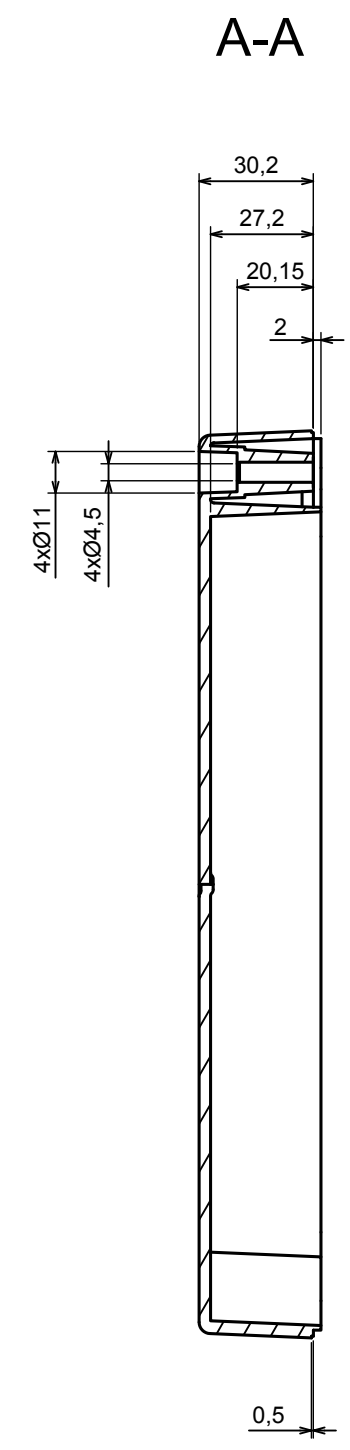

All rights reserved, Copyright Kradex 2022		
Product model	Enclosure ZP240.190.60S TM - Assembly	
Format: A3	Material: PC, ABS	
Scale 1:2	Tolerance: +/- 0.5	

A |

All rights reserved, Copyright Kradox 2022	
Product model	Enclosure ZP240.190.60S TM - ZP240.190.30S TM Base
Format: A3	Material: PC, ABS
Scale 1:2	Tolerance: +/- 0.5

A |

All rights reserved, Copyright Kradox 2022		
Product model	Enclosure ZP240.190.60S TM - ZP240.190.30 Cover	
Format: A3	Material: PC, ABS	
Scale 1:2	Tolerance: +/- 0.5	