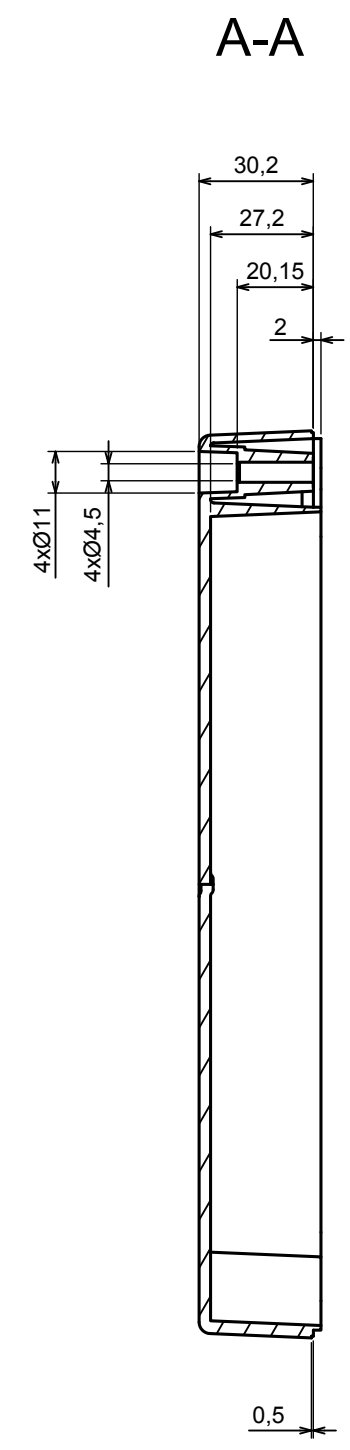

All rights reserved, Copyright Kradex 2022		
Product model	Enclosure ZP240.190.60S TM - Assembly	
Format: A3	Material: PC, ABS	
Scale 1:2	Tolerance: +/- 0.5	

All rights reserved, Copyright Kradox 2022

Product model Enclosure ZP240.190.60S TM - ZP240.190.30S TM Base

Format: A3 Material: PC, ABS

Scale 1:2 Tolerance: +/- 0.5

A |

All rights reserved, Copyright Kradox 2022		
Product model	Enclosure ZP240.190.60S TM - ZP240.190.30 Cover	
Format: A3	Material: PC, ABS	
Scale 1:2	Tolerance: +/- 0.5	