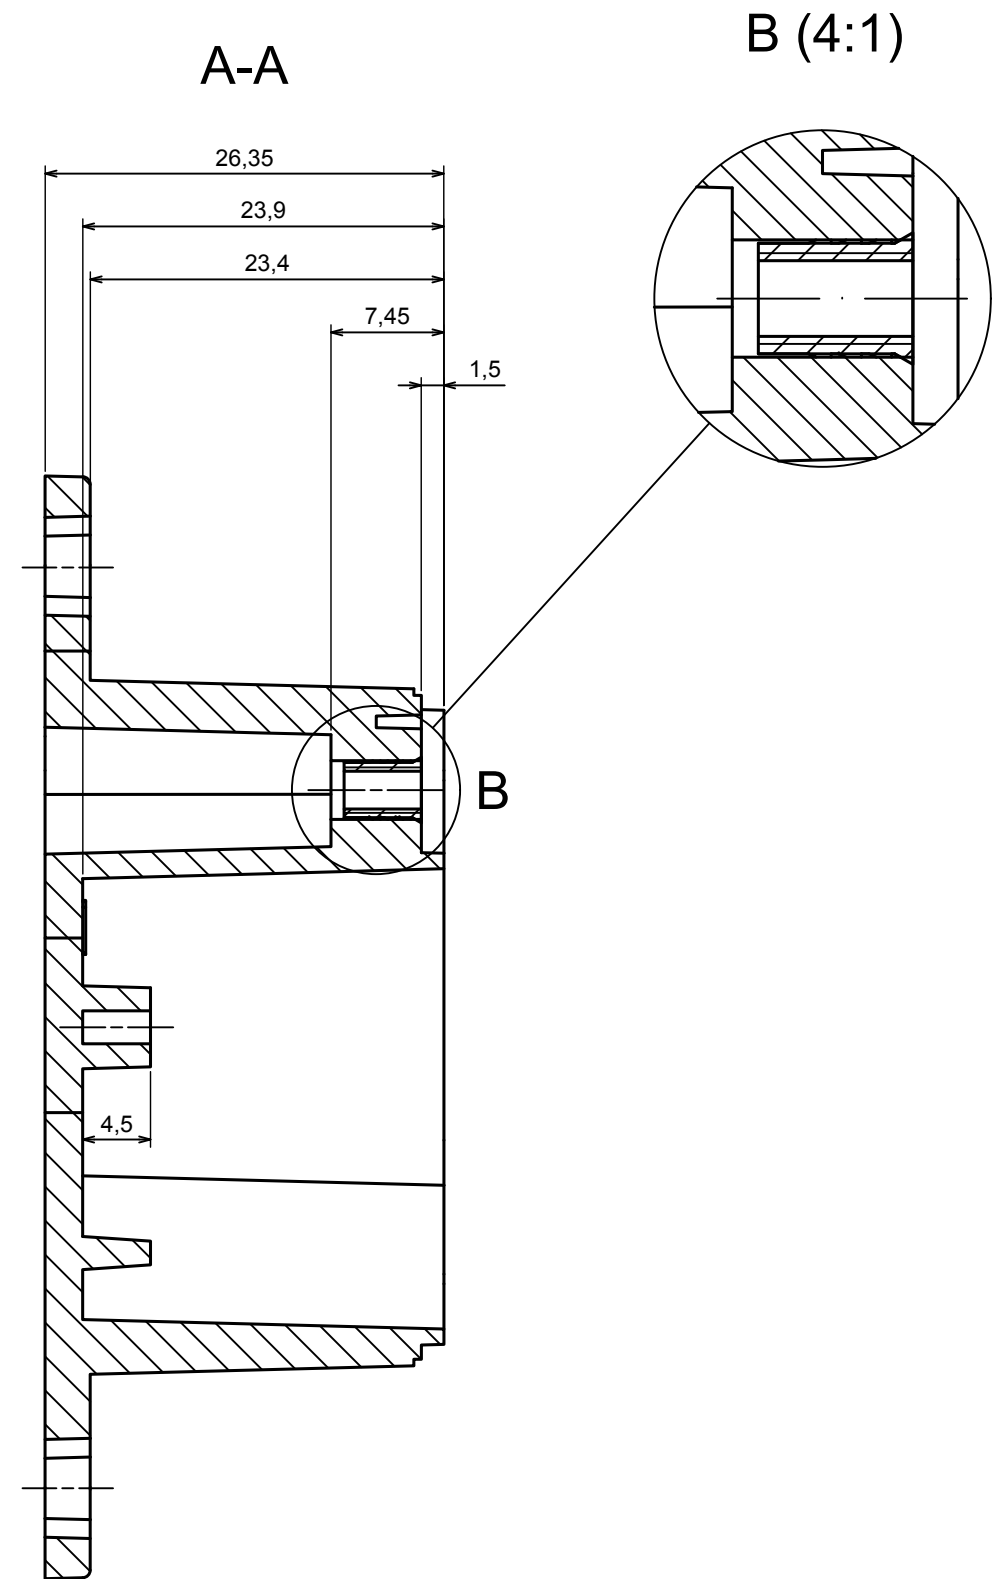

All rights reserved, Copyright Kradox 2020

Product model	Enclosure ZP45.45.40SU TM - Assembly
---------------	--------------------------------------

Format: A3	Material: PC, ABS
------------	-------------------

Scale 2:1	Tolerance: +/- 0.5
-----------	--------------------

A |

All rights reserved, Copyright Kradex 2020	
Product model	Enclosure ZP45.45.40SU TM - Base ZP45.45.25S TM
Format: A3	Material: PC, ABS
Scale 2:1	Tolerance: +/- 0.5

A |

All rights reserved, Copyright Kradox 2020	
Product model	Enclosure ZP45.45.40SU TM - Cover ZP45.45.15S
Format: A3	Material: PC, ABS
Scale 1:1	Tolerance: +/- 0.5

X-ON Electronics

Largest Supplier of Electrical and Electronic Components