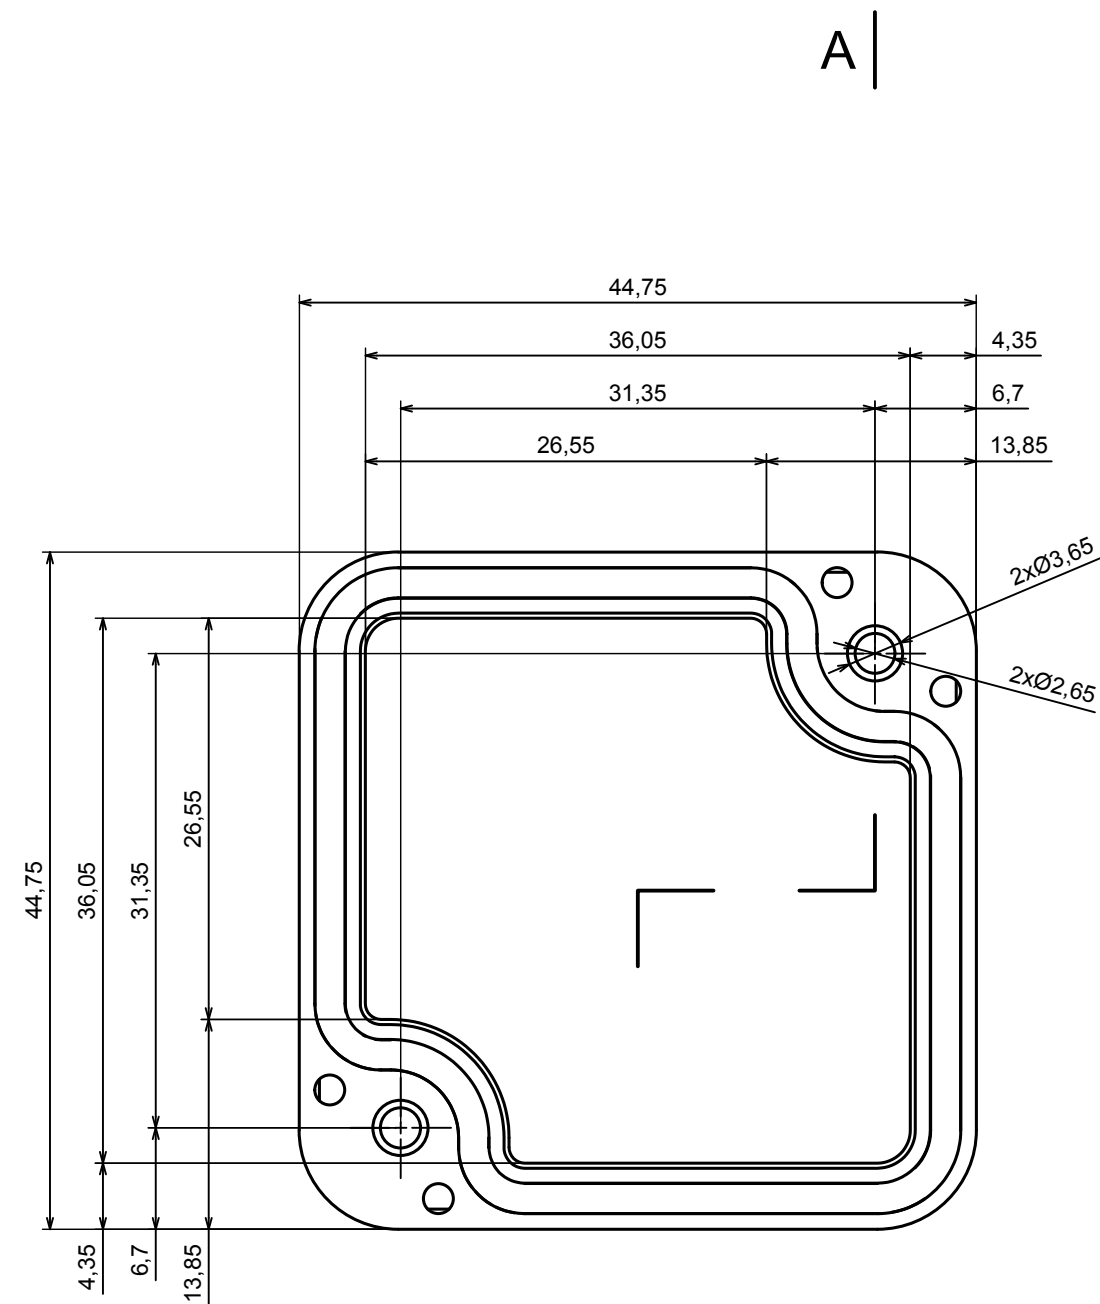

All rights reserved, Copyright Kradox 2020

Product model	Enclosure ZP45.45.40SU TM - Assembly
---------------	--------------------------------------

Format: A3	Material: PC, ABS
------------	-------------------

Scale 2:1	Tolerance: +/- 0.5
-----------	--------------------

A |

All rights reserved, Copyright Kradex 2020	
Product model	Enclosure ZP45.45.40SU TM - Base ZP45.45.25S TM
Format: A3	Material: PC, ABS
Scale 2:1	Tolerance: +/- 0.5

A |

All rights reserved, Copyright Kradox 2020	
Product model	Enclosure ZP45.45.40SU TM - Cover ZP45.45.15S
Format: A3	Material: PC, ABS
Scale 1:1	Tolerance: +/- 0.5

X-ON Electronics

Largest Supplier of Electrical and Electronic Components