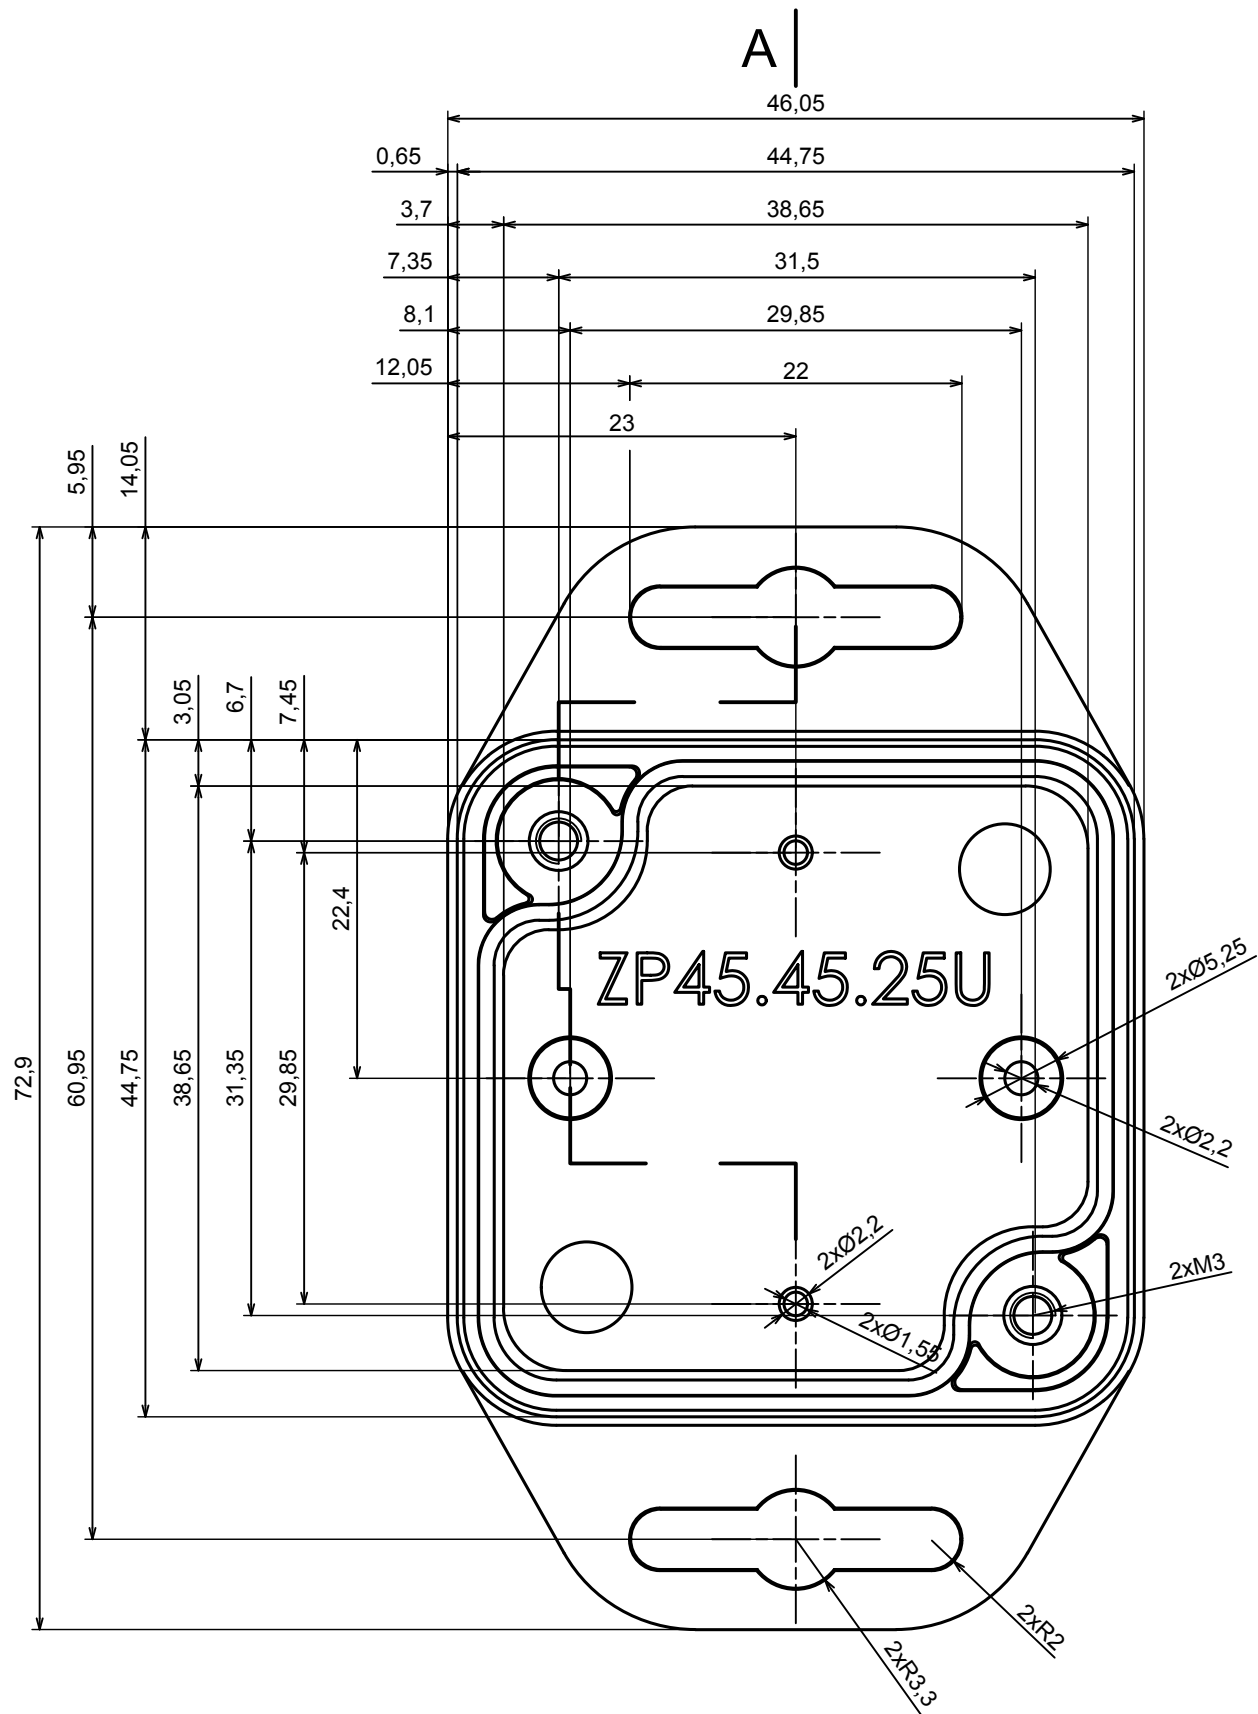

All rights reserved, Copyright Kradox 2020

Product model	Enclosure ZP45.45.40SU TM - Assembly
---------------	--------------------------------------

Format: A3	Material: PC, ABS
------------	-------------------

Scale 2:1	Tolerance: +/- 0.5
-----------	--------------------

A |

All rights reserved, Copyright Kradex 2020	
Product model	Enclosure ZP45.45.40SU TM - Base ZP45.45.25S TM
Format: A3	Material: PC, ABS
Scale 2:1	Tolerance: +/- 0.5

A |

All rights reserved, Copyright Kradox 2020	
Product model	Enclosure ZP45.45.40SU TM - Cover ZP45.45.15S
Format: A3	Material: PC, ABS
Scale 1:1	Tolerance: +/- 0.5

X-ON Electronics

Largest Supplier of Electrical and Electronic Components