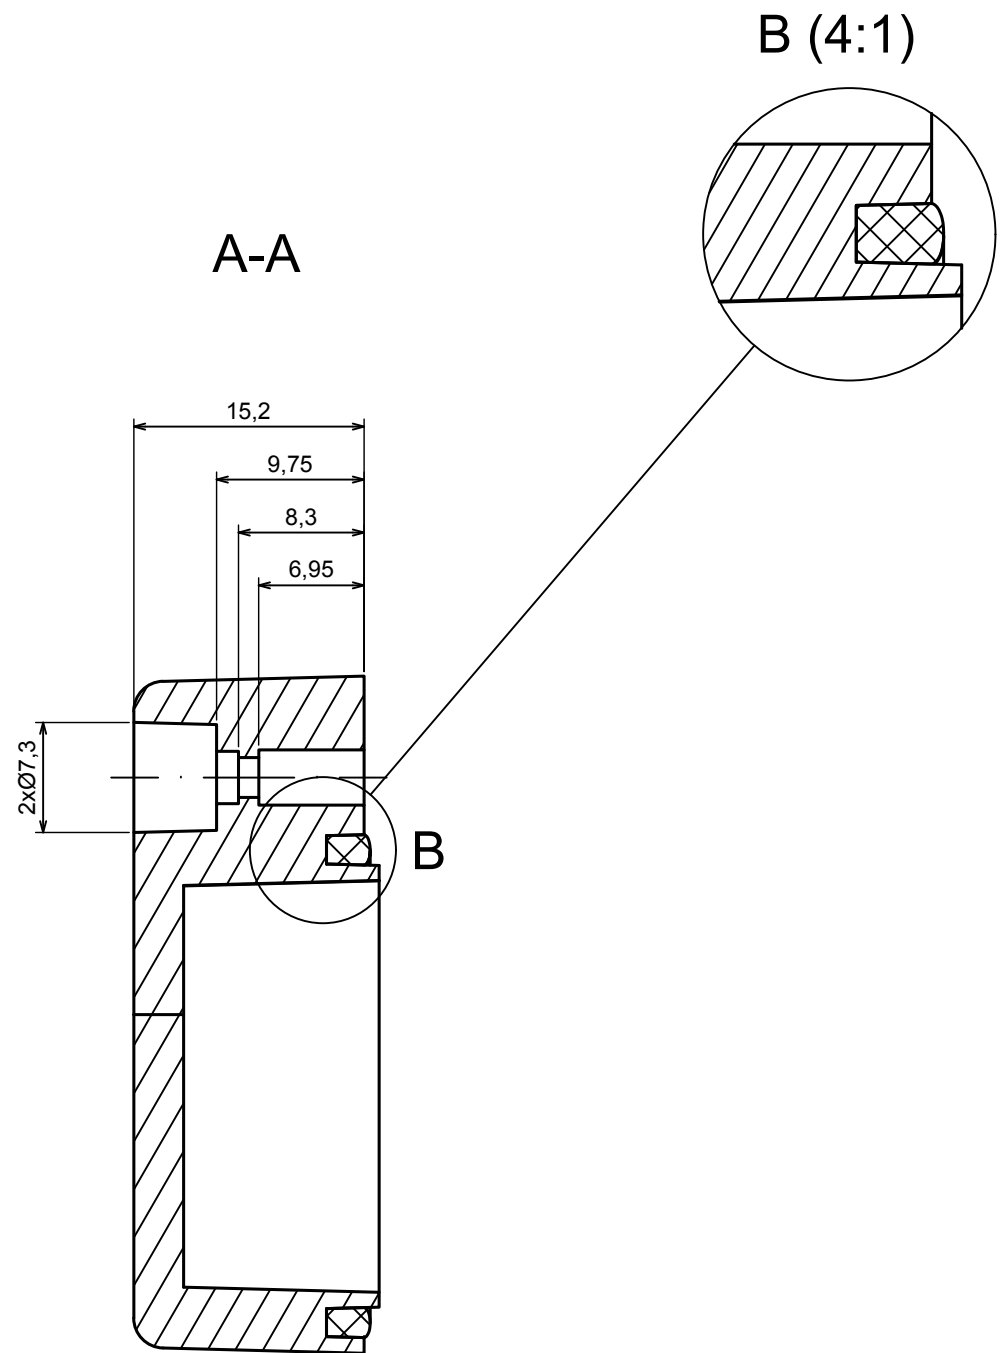

Scale 2:1	Tolerance: +/- 0.5
-----------	--------------------

A |

All rights reserved, Copyright Kradex 2020	
Product model	Enclosure ZP45.45.40SU TM - Base ZP45.45.25S TM
Format: A3	Material: PC, ABS
Scale 2:1	Tolerance: +/- 0.5

A |

All rights reserved, Copyright Kradox 2020	
Product model	Enclosure ZP45.45.40SU TM - Cover ZP45.45.15S
Format: A3	Material: PC, ABS
Scale 1:1	Tolerance: +/- 0.5

X-ON Electronics

Largest Supplier of Electrical and Electronic Components