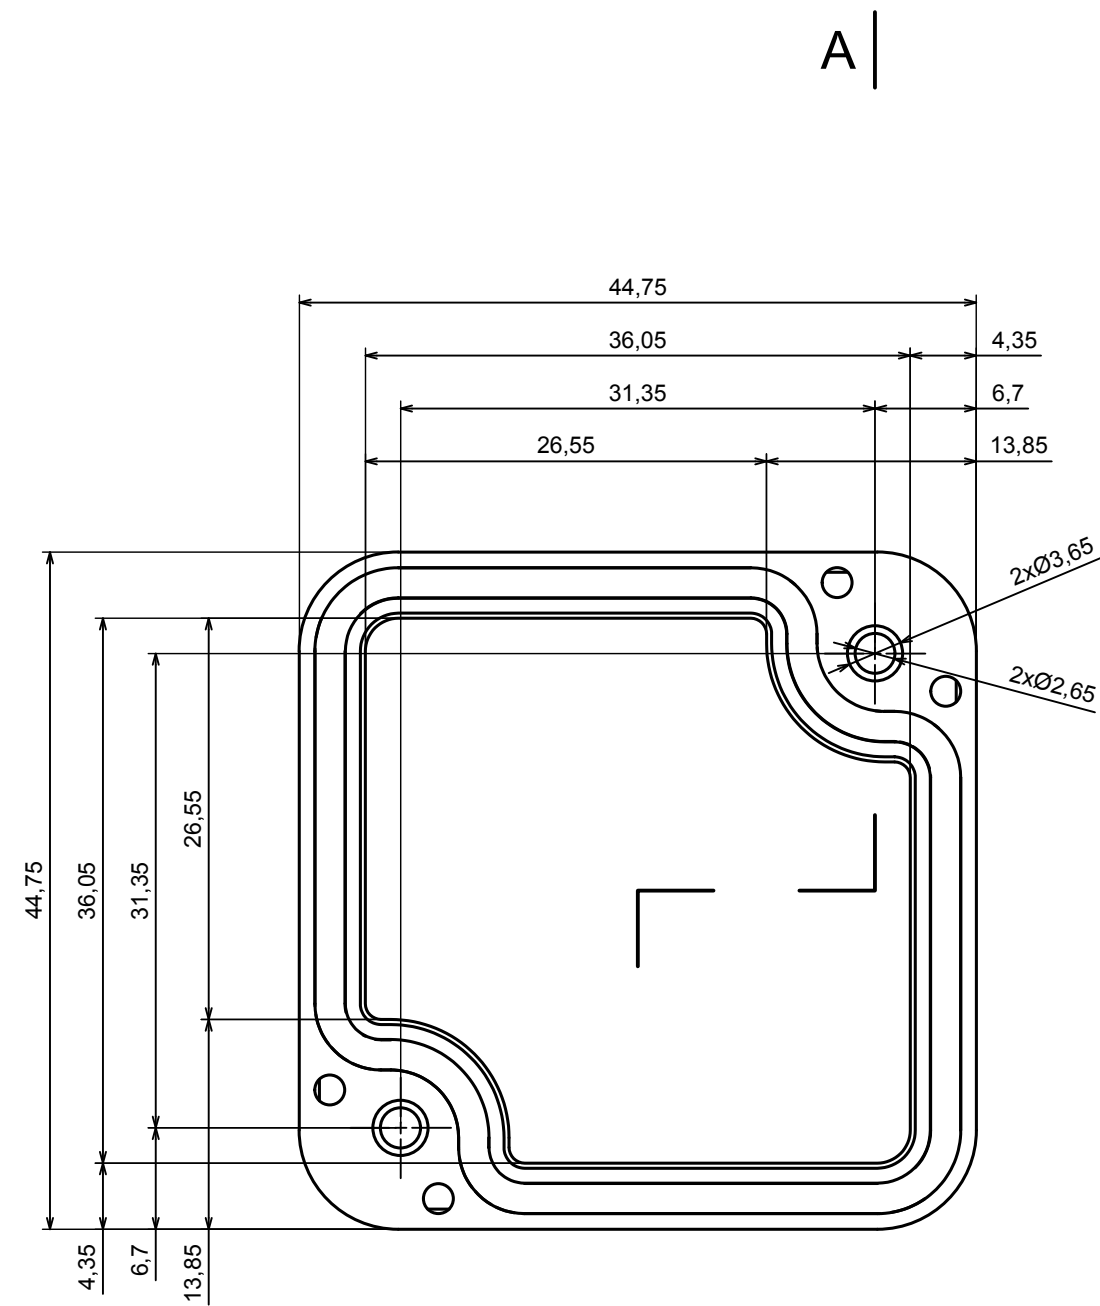

All rights reserved, Copyright Kradox 2020		
Product model	Enclosure ZP45.45.40SU TM - Assembly	
Format: A3	Material: PC, ABS	
Scale 2:1	Tolerance: +/- 0.5	

A |

All rights reserved, Copyright Kradex 2020	
Product model	Enclosure ZP45.45.40SU TM - Base ZP45.45.25S TM
Format: A3	Material: PC, ABS
Scale 2:1	Tolerance: +/- 0.5

A |

All rights reserved, Copyright Kradox 2020

Product model Enclosure ZP45.45.40SU TM - Cover ZP45.45.15S

Format: A3 Material: PC, ABS

Scale 1:1 Tolerance: +/- 0.5

X-ON Electronics

Largest Supplier of Electrical and Electronic Components