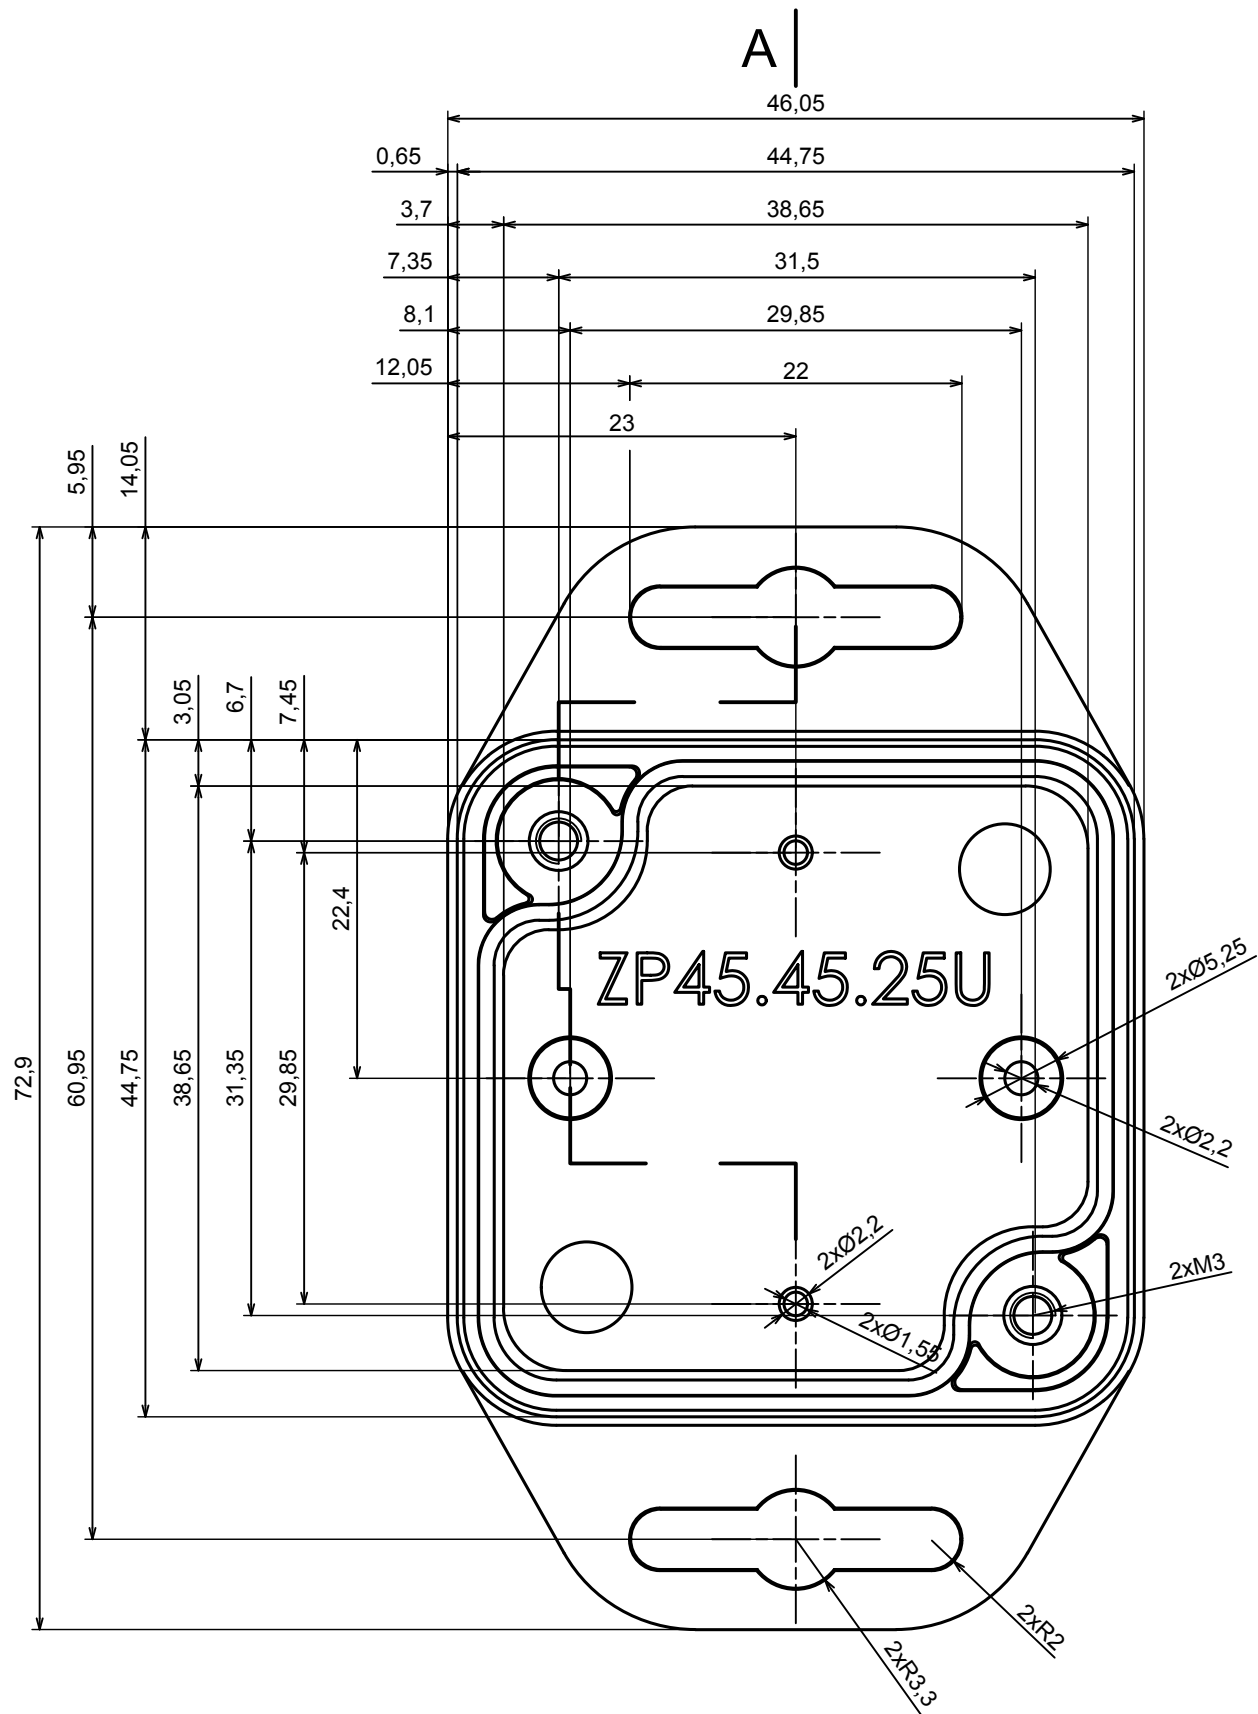

All rights reserved, Copyright Kradox 2020		
Product model	Enclosure ZP45.45.40SU TM - Assembly	
Format: A3	Material: PC, ABS	
Scale 2:1	Tolerance: +/- 0.5	

A |

All rights reserved, Copyright Kradex 2020	
Product model	Enclosure ZP45.45.40SU TM - Base ZP45.45.25S TM
Format: A3	Material: PC, ABS
Scale 2:1	Tolerance: +/- 0.5

A |

All rights reserved, Copyright Kradox 2020

Product model Enclosure ZP45.45.40SU TM - Cover ZP45.45.15S

Format: A3 Material: PC, ABS

Scale 1:1 Tolerance: +/- 0.5

X-ON Electronics

Largest Supplier of Electrical and Electronic Components