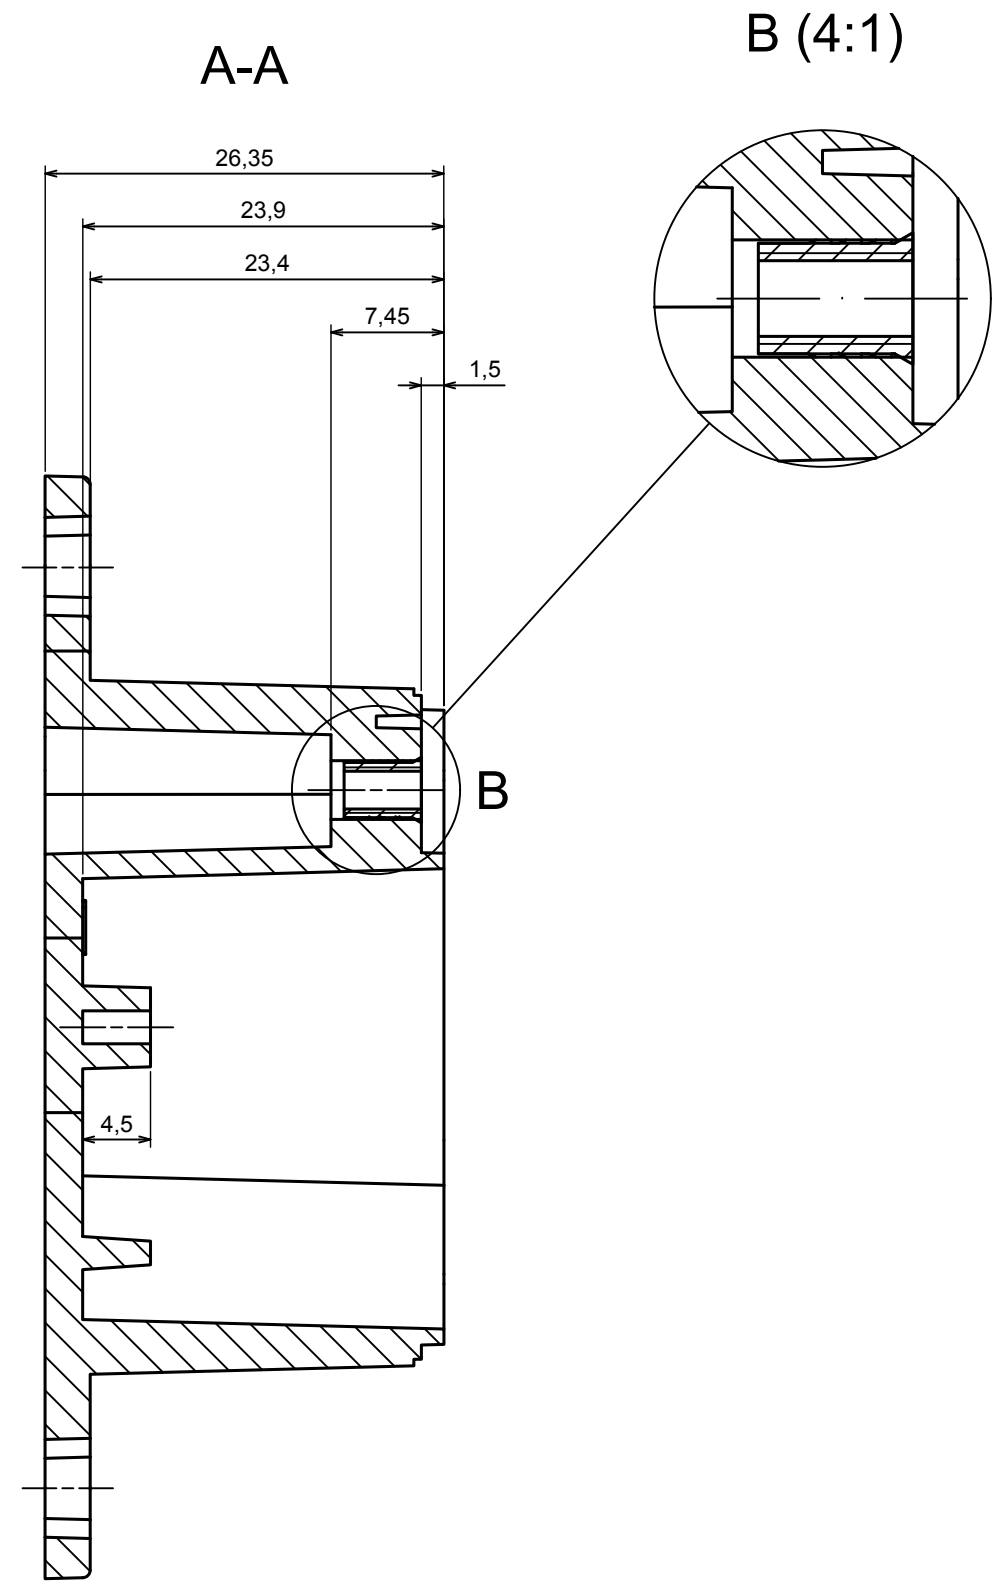

All rights reserved, Copyright Kradox 2020		
Product model	Enclosure ZP45.45.40SU TM - Assembly	
Format: A3	Material: PC, ABS	
Scale 2:1	Tolerance: +/- 0.5	

A |

All rights reserved, Copyright Kradex 2020	
Product model	Enclosure ZP45.45.40SU TM - Base ZP45.45.25S TM
Format: A3	Material: PC, ABS
Scale 2:1	Tolerance: +/- 0.5

A |

All rights reserved, Copyright Kradox 2020

Product model Enclosure ZP45.45.40SU TM - Cover ZP45.45.15S

Format: A3 Material: PC, ABS

Scale 1:1 Tolerance: +/- 0.5

X-ON Electronics

Largest Supplier of Electrical and Electronic Components