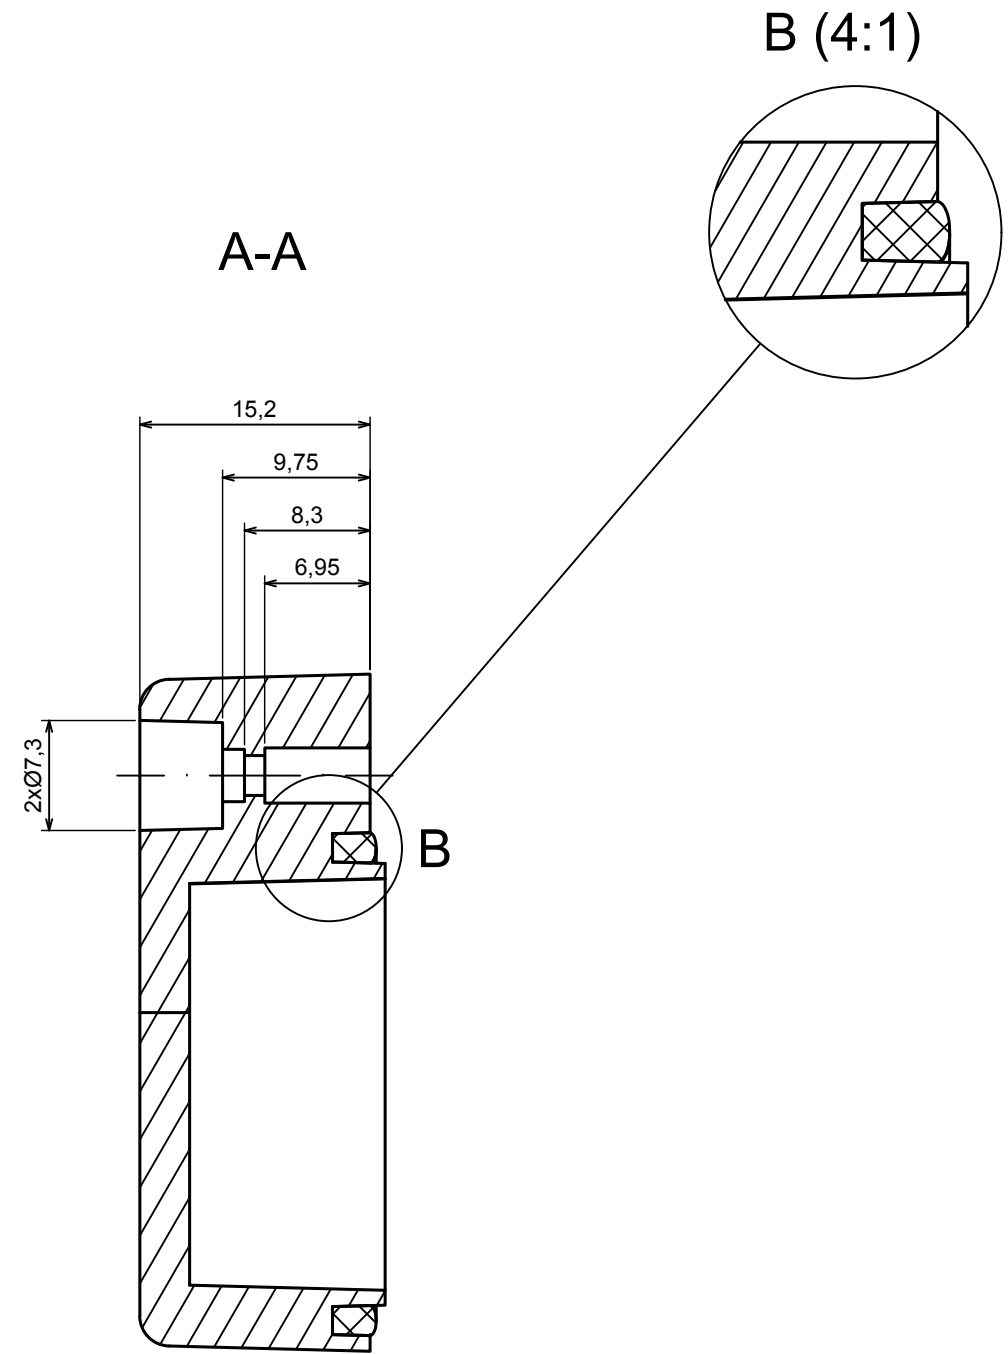

All rights reserved, Copyright Kradox 2020		
Product model	Enclosure ZP45.45.40SU TM - Assembly	
Format: A3	Material: PC, ABS	
Scale 2:1	Tolerance: +/- 0.5	

A |

All rights reserved, Copyright Kradex 2020	
Product model	Enclosure ZP45.45.40SU TM - Base ZP45.45.25S TM
Format: A3	Material: PC, ABS
Scale 2:1	Tolerance: +/- 0.5

A |

All rights reserved, Copyright Kradox 2020

Product model Enclosure ZP45.45.40SU TM - Cover ZP45.45.15S

Format: A3 Material: PC, ABS

Scale 1:1 Tolerance: +/- 0.5

X-ON Electronics

Largest Supplier of Electrical and Electronic Components