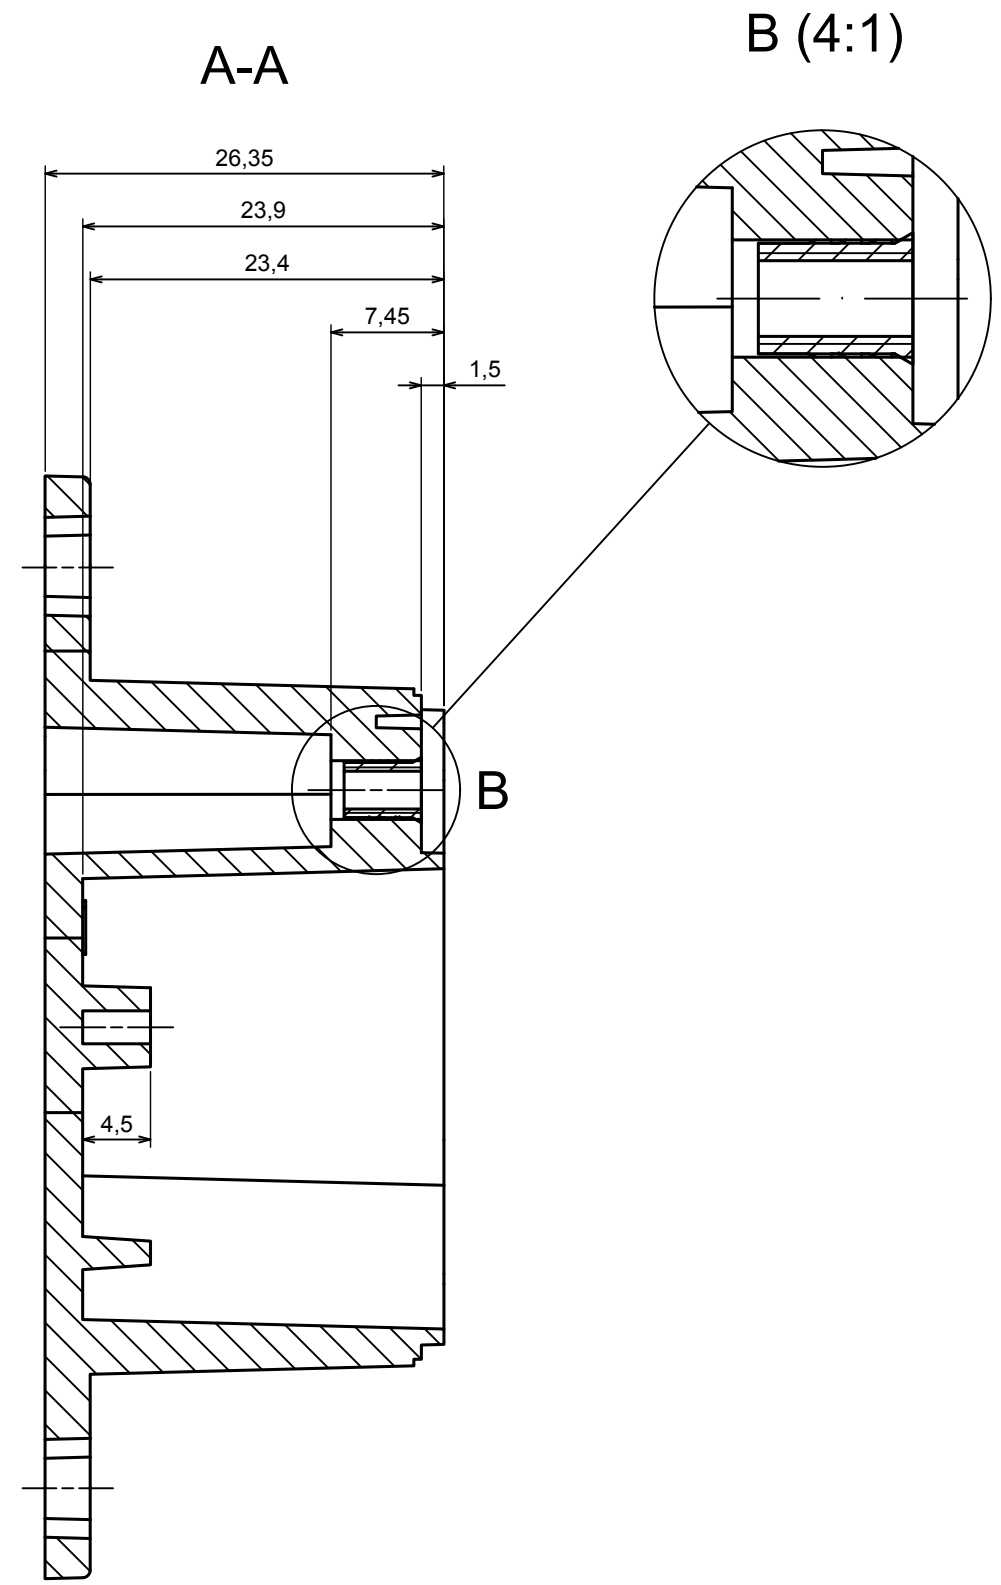

All rights reserved, Copyright Kradox 2020

Product model Enclosure ZP45.45.40U TM - Assembly

Format: A3 Material: PC, ABS

Scale 2:1 Tolerance: +/- 0.5

A |

All rights reserved, Copyright Kradex 2020	
Product model	Enclosure ZP45.45.40U TM - Base ZP45.45.25U TM
Format: A3	Material: PC, ABS
Scale 2:1	Tolerance: +/- 0.5

A |

A-A

A |

All rights reserved, Copyright Kradex 2020		
Product model	Enclosure ZP45.45.40U TM - Cover ZP45.45.15	
Format: A3	Material: PC, ABS	
Scale 1:1	Tolerance: +/- 0.5	

X-ON Electronics

Largest Supplier of Electrical and Electronic Components