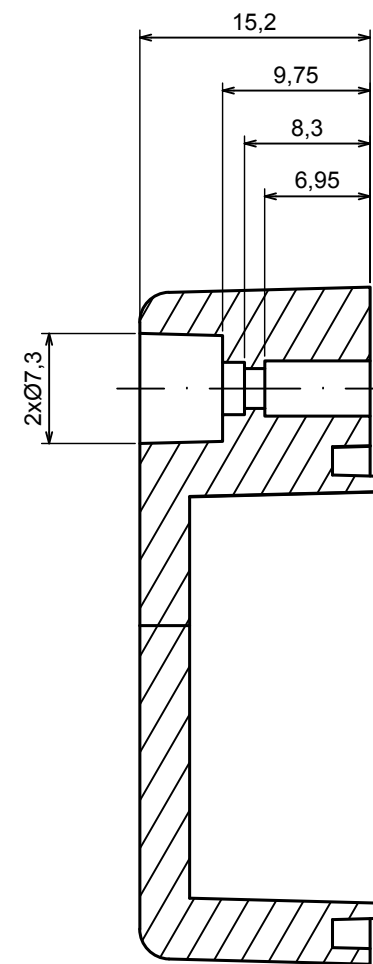

All rights reserved, Copyright Kradox 2020

Product model Enclosure ZP45.45.40U TM - Assembly

Format: A3 Material: PC, ABS

Scale 2:1 Tolerance: +/- 0.5

A |

All rights reserved, Copyright Kradex 2020	
Product model	Enclosure ZP45.45.40U TM - Base ZP45.45.25U TM
Format: A3	Material: PC, ABS
Scale 2:1	Tolerance: +/- 0.5

A |

A-A

A |

All rights reserved, Copyright Kradex 2020		
Product model	Enclosure ZP45.45.40U TM - Cover ZP45.45.15	
Format: A3	Material: PC, ABS	
Scale 1:1	Tolerance: +/- 0.5	

X-ON Electronics

Largest Supplier of Electrical and Electronic Components