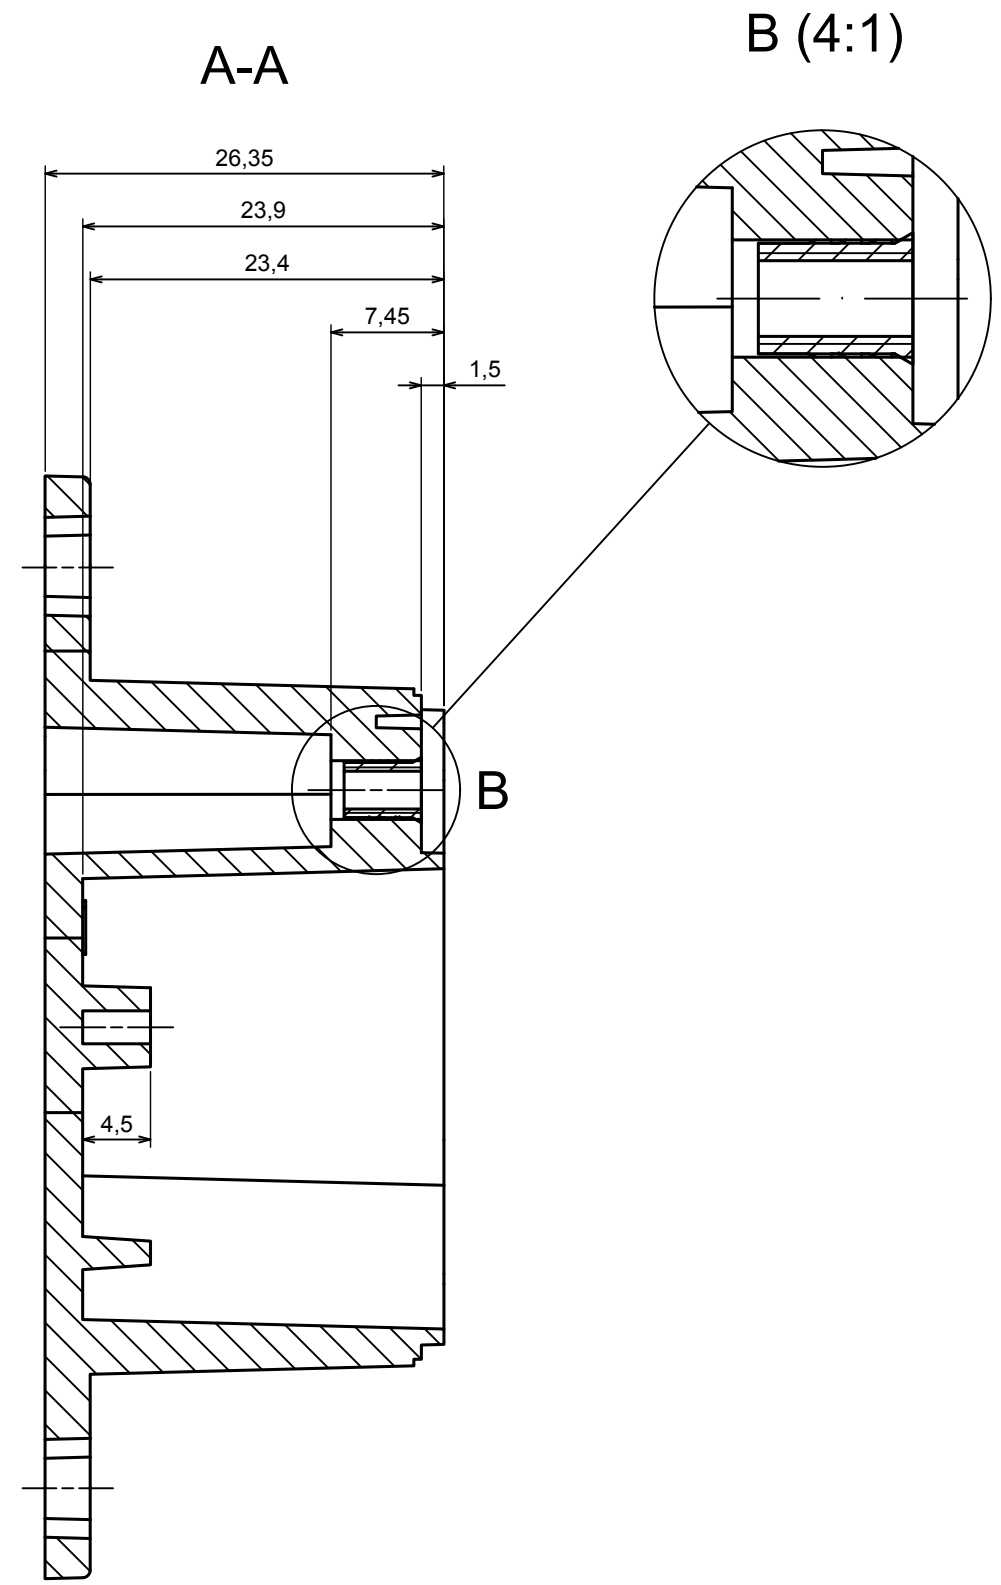

All rights reserved, Copyright Kradox 2020		
Product model	Enclosure ZP45.45.40U TM - Assembly	
Format: A3	Material: PC, ABS	
Scale 2:1	Tolerance: +/- 0.5	

A |

All rights reserved, Copyright Kradox 2020	
Product model	Enclosure ZP45.45.40U TM - Base ZP45.45.25U TM
Format: A3	Material: PC, ABS
Scale 2:1	Tolerance: +/- 0.5

A |

A |

A-A

All rights reserved, Copyright Kradex 2020

Product model Enclosure ZP45.45.40U TM - Cover ZP45.45.15

Format: A3 Material: PC, ABS

Scale 1:1 Tolerance: +/- 0.5