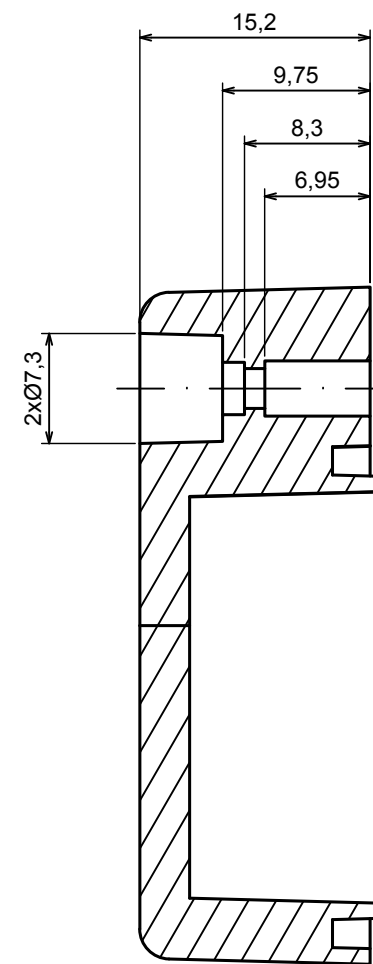

All rights reserved, Copyright Kradox 2020		
Product model	Enclosure ZP45.45.40U TM - Assembly	
Format: A3	Material: PC, ABS	
Scale 2:1	Tolerance: +/- 0.5	

A |

All rights reserved, Copyright Kradox 2020	
Product model	Enclosure ZP45.45.40U TM - Base ZP45.45.25U TM
Format: A3	Material: PC, ABS
Scale 2:1	Tolerance: +/- 0.5

A |

A |

A-A

All rights reserved, Copyright Kradex 2020

Product model Enclosure ZP45.45.40U TM - Cover ZP45.45.15

Format: A3 Material: PC, ABS

Scale 1:1 Tolerance: +/- 0.5