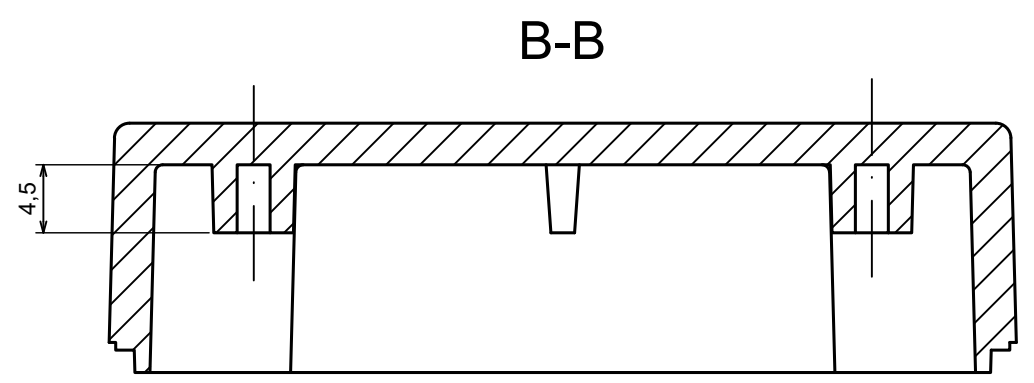

All rights reserved, Copyright Kradox 2023

Product model Enclosure ZP60.40.30 TM - Assembly

Format: A3 Material: PC, ABS

Scale 2:1 Tolerance: +/- 0.5

All rights reserved, Copyright Kradox 2023	
Product model	Enclosure ZP60.40.30 TM - Base PZ60.40.15 TM
Format: A3	Material: PC, ABS
Scale 2:1	Tolerance: +/- 0.5

All rights reserved, Copyright Kradex 2023

Product model: Enclosure ZP60.40.30 TM - Cover ZP60.40.15

Format: A3 Material: PC, ABS

Scale 2:1 Tolerance: +/- 0.5

X-ON Electronics

Largest Supplier of Electrical and Electronic Components