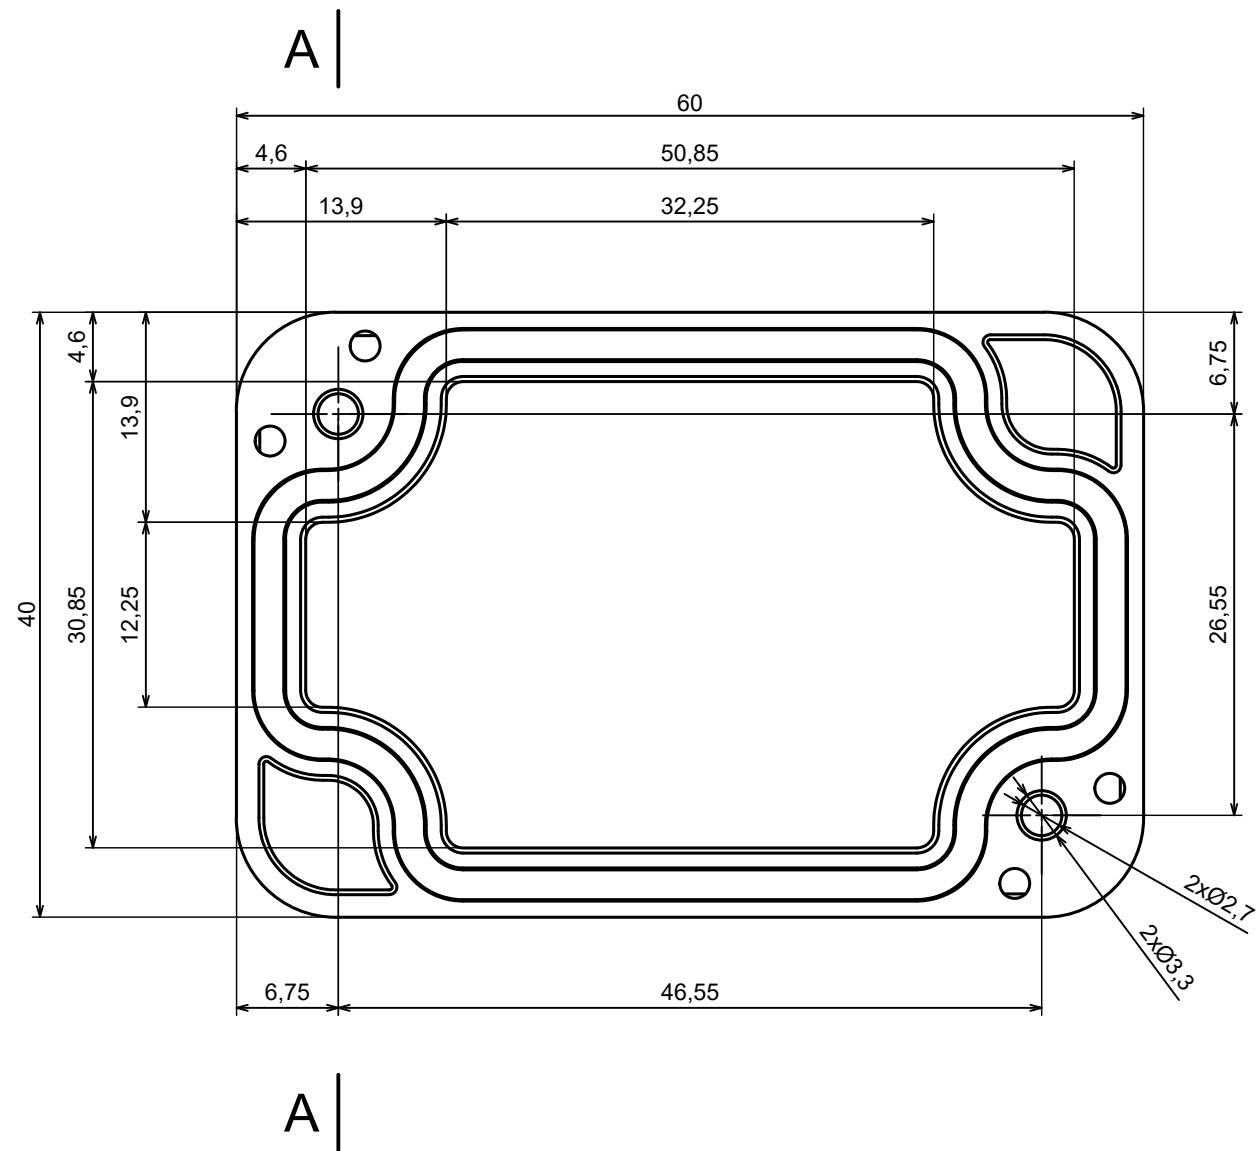

All rights reserved, Copyright Kradox 2023

Product model Enclosure ZP60.40.30 TM - Assembly

Format: A3 Material: PC, ABS

Scale 2:1 Tolerance: +/- 0.5

All rights reserved, Copyright Kradox 2023	
Product model	Enclosure ZP60.40.30 TM - Base PZ60.40.15 TM
Format: A3	Material: PC, ABS
Scale 2:1	Tolerance: +/- 0.5

All rights reserved, Copyright Kradex 2023

Product model: Enclosure ZP60.40.30 TM - Cover ZP60.40.15

Format: A3 Material: PC, ABS

Scale 2:1 Tolerance: +/- 0.5

X-ON Electronics

Largest Supplier of Electrical and Electronic Components