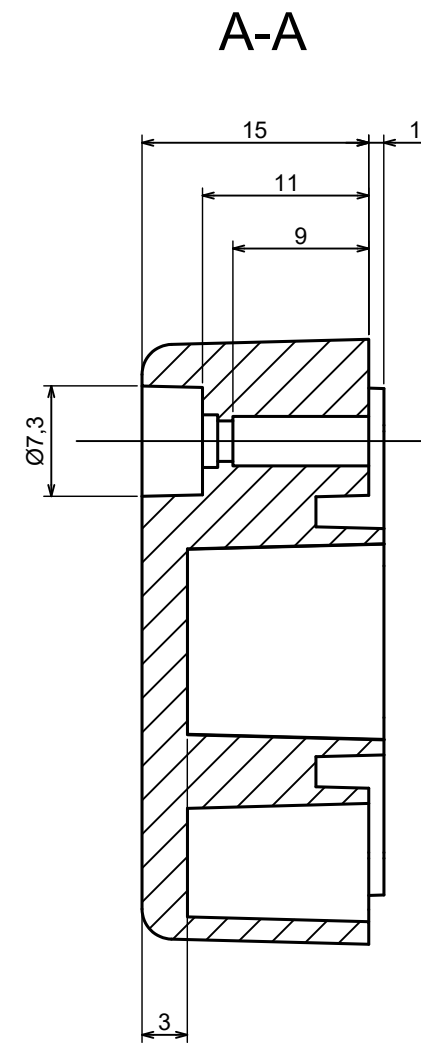

All rights reserved, Copyright Kradox 2023

Product model Enclosure ZP60.40.30 TM - Assembly

Format: A3 Material: PC, ABS

Scale 2:1 Tolerance: +/- 0.5

All rights reserved, Copyright Kradox 2023	
Product model	Enclosure ZP60.40.30 TM - Base PZ60.40.15 TM
Format: A3	Material: PC, ABS
Scale 2:1	Tolerance: +/- 0.5

All rights reserved, Copyright Kradex 2023

Product model: Enclosure ZP60.40.30 TM - Cover ZP60.40.15

Format: A3 Material: PC, ABS

Scale 2:1 Tolerance: +/- 0.5

X-ON Electronics

Largest Supplier of Electrical and Electronic Components