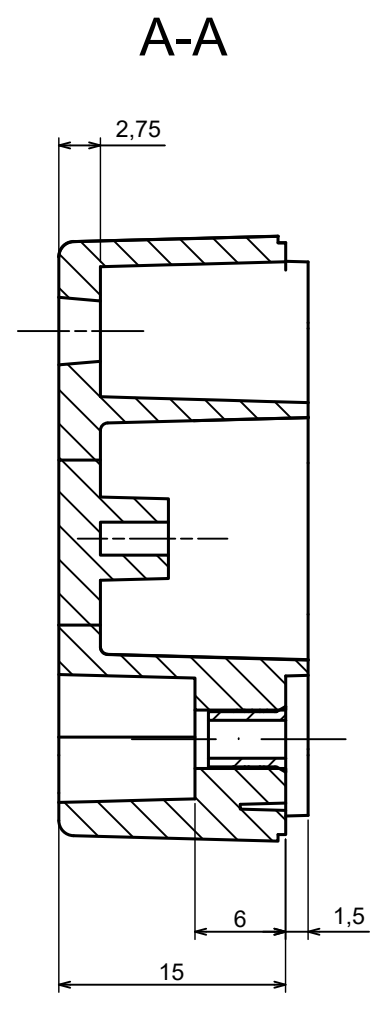

All rights reserved, Copyright Kradox 2023

Product model Enclosure ZP60.40.30 TM - Assembly

Format: A3 Material: PC, ABS

Scale 2:1 Tolerance: +/- 0.5

All rights reserved, Copyright Kradox 2023	
Product model	Enclosure ZP60.40.30 TM - Base PZ60.40.15 TM
Format: A3	Material: PC, ABS
Scale 2:1	Tolerance: +/- 0.5

All rights reserved, Copyright Kradex 2023

Product model: Enclosure ZP60.40.30 TM - Cover ZP60.40.15

Format: A3 Material: PC, ABS

Scale 2:1 Tolerance: +/- 0.5

X-ON Electronics

Largest Supplier of Electrical and Electronic Components