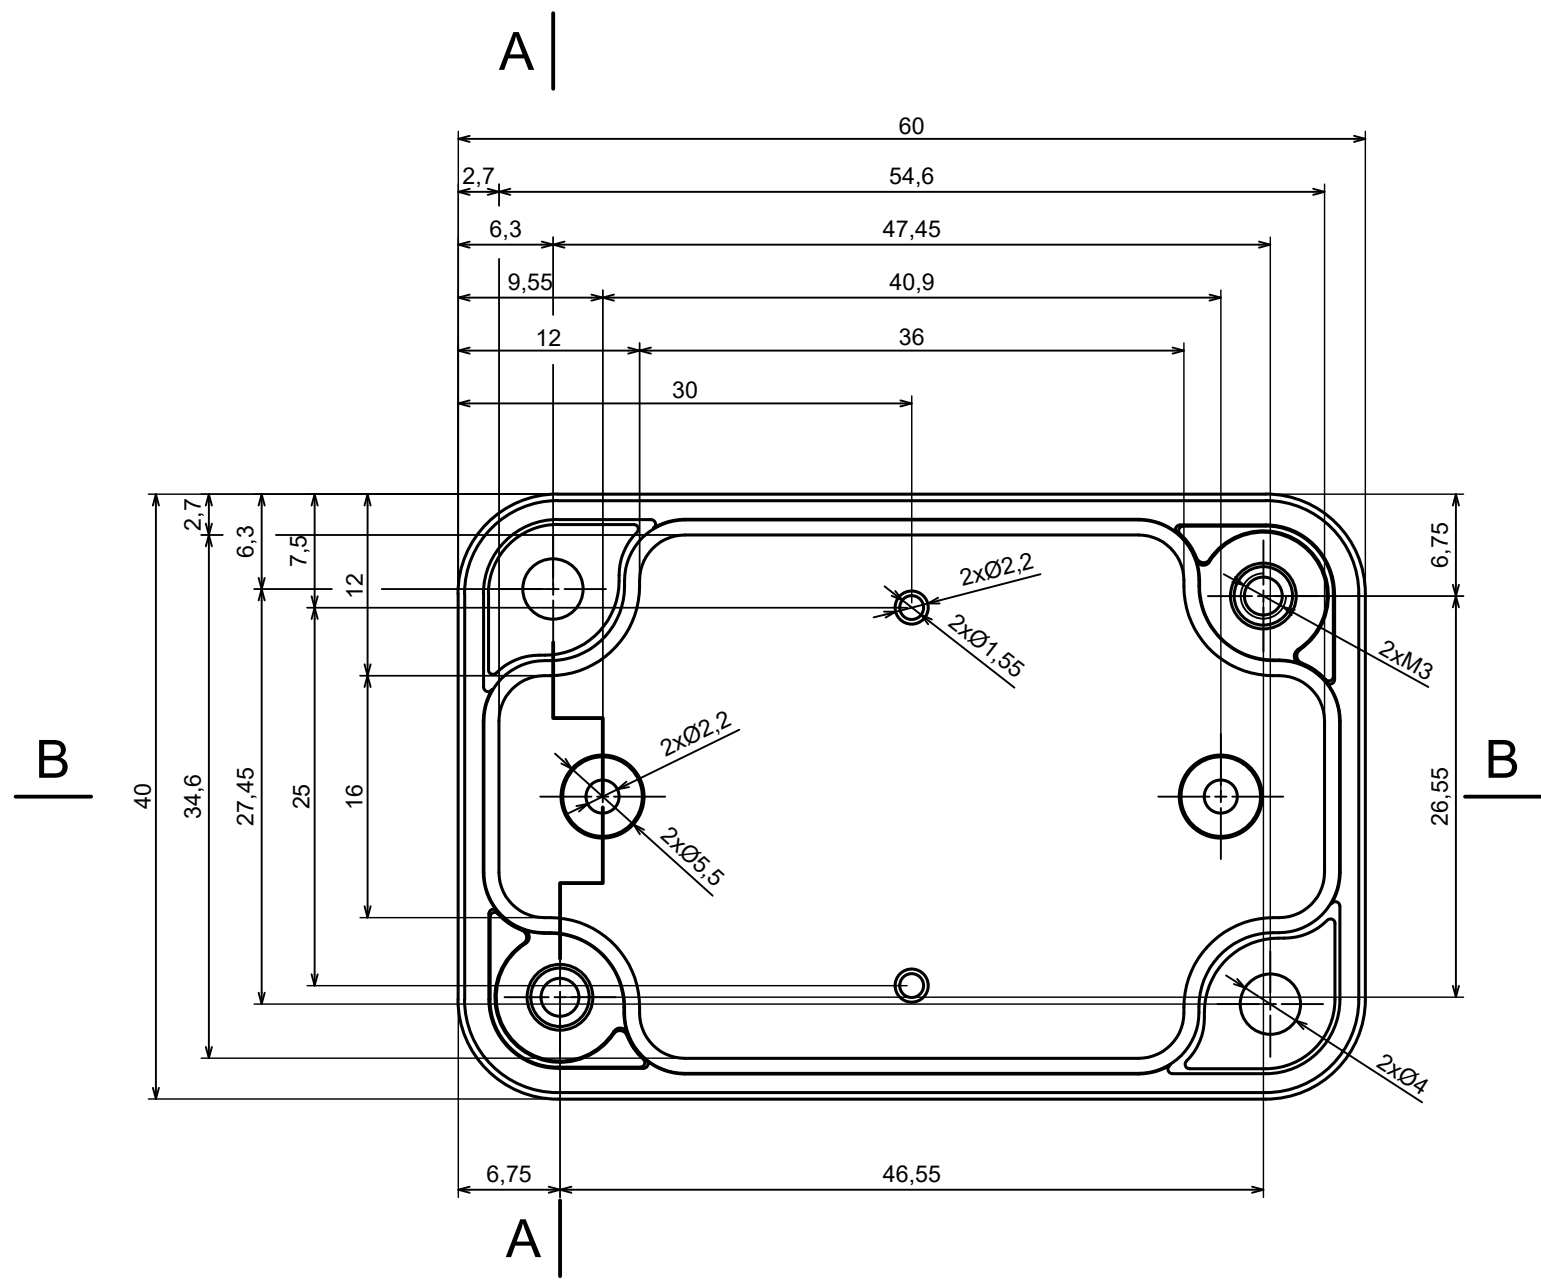

All rights reserved, Copyright Kradox 2023

Product model Enclosure ZP60.40.30 TM - Assembly

Format: A3 Material: PC, ABS

Scale 2:1 Tolerance: +/- 0.5

All rights reserved, Copyright Kradox 2023	
Product model	Enclosure ZP60.40.30 TM - Base PZ60.40.15 TM
Format: A3	Material: PC, ABS
Scale 2:1	Tolerance: +/- 0.5

All rights reserved, Copyright Kradex 2023

Product model: Enclosure ZP60.40.30 TM - Cover ZP60.40.15

Format: A3 Material: PC, ABS

Scale 2:1 Tolerance: +/- 0.5

X-ON Electronics

Largest Supplier of Electrical and Electronic Components