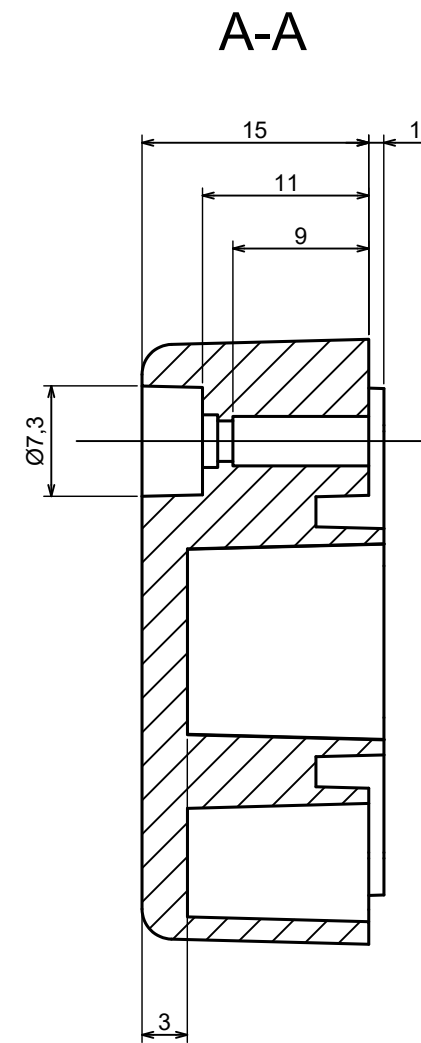

All rights reserved, Copyright Kradox 2023

Product model Enclosure ZP60.40.30 TM - Assembly

Format: A3 Material: PC, ABS

Scale 2:1 Tolerance: +/- 0.5

All rights reserved, Copyright Kradox 2023	
Product model	Enclosure ZP60.40.30 TM - Base PZ60.40.15 TM
Format: A3	Material: PC, ABS
Scale 2:1	Tolerance: +/- 0.5

All rights reserved, Copyright Kradex 2023

Product model Enclosure ZP60.40.30 TM - Cover ZP60.40.15

Format: A3 Material: PC, ABS

Scale 2:1 Tolerance: +/- 0.5

X-ON Electronics

Largest Supplier of Electrical and Electronic Components