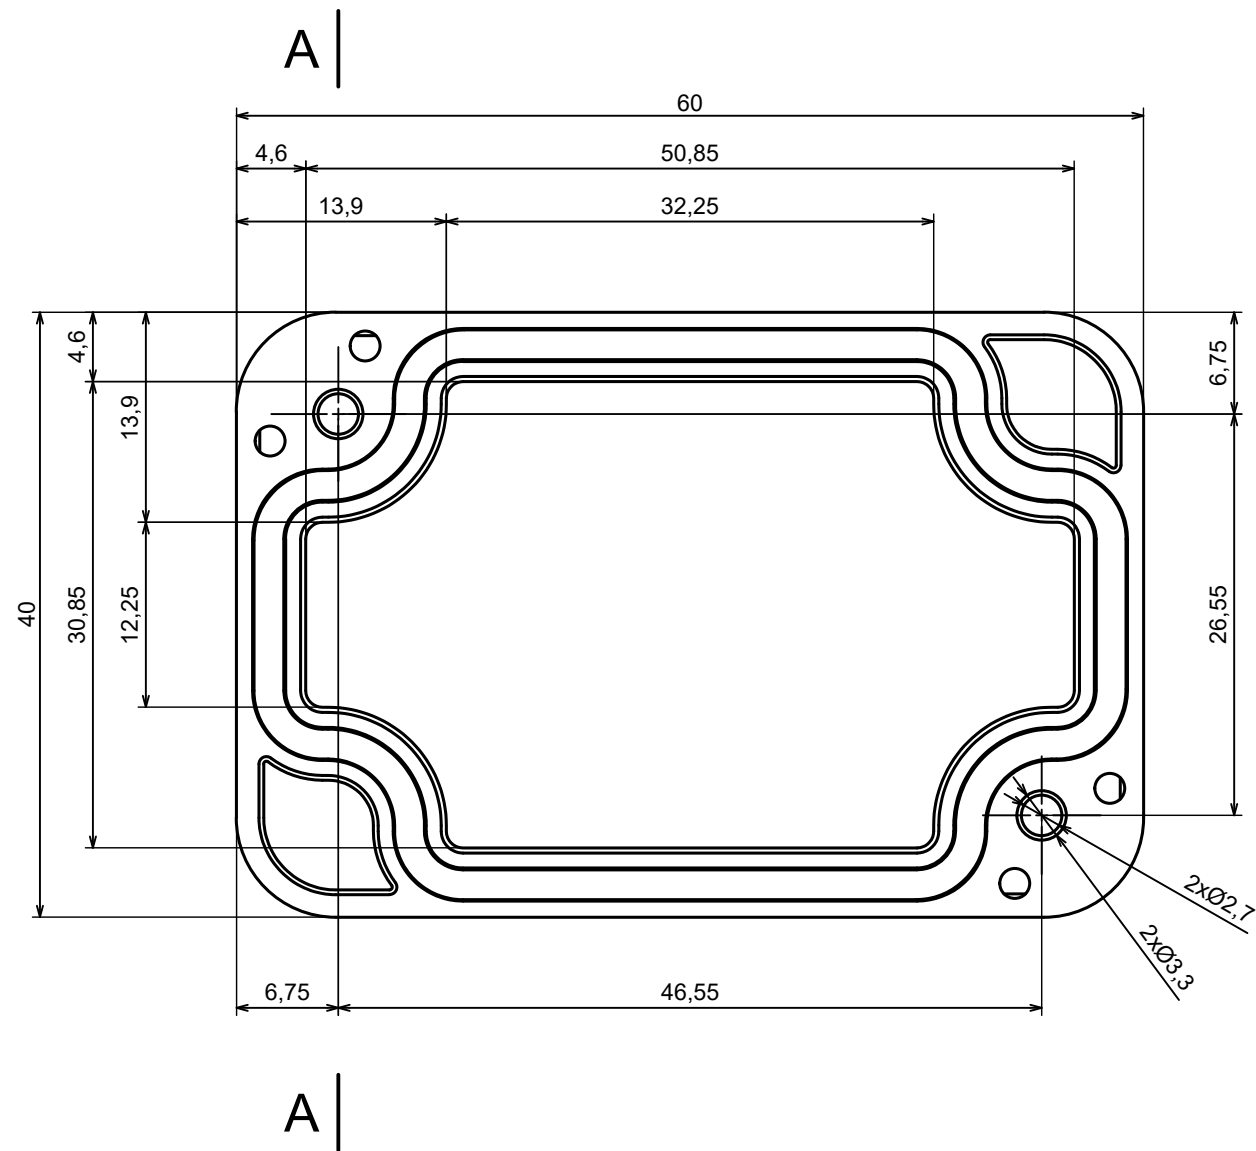

All rights reserved, Copyright Kradox 2023

Product model Enclosure ZP60.40.30 TM - Assembly

Format: A3 Material: PC, ABS

Scale 2:1 Tolerance: +/- 0.5

All rights reserved, Copyright Kradox 2023	
Product model	Enclosure ZP60.40.30 TM - Base PZ60.40.15 TM
Format: A3	Material: PC, ABS
Scale 2:1	Tolerance: +/- 0.5

All rights reserved, Copyright Kradex 2023

Product model Enclosure ZP60.40.30 TM - Cover ZP60.40.15

Format: A3 Material: PC, ABS

Scale 2:1 Tolerance: +/- 0.5

X-ON Electronics

Largest Supplier of Electrical and Electronic Components