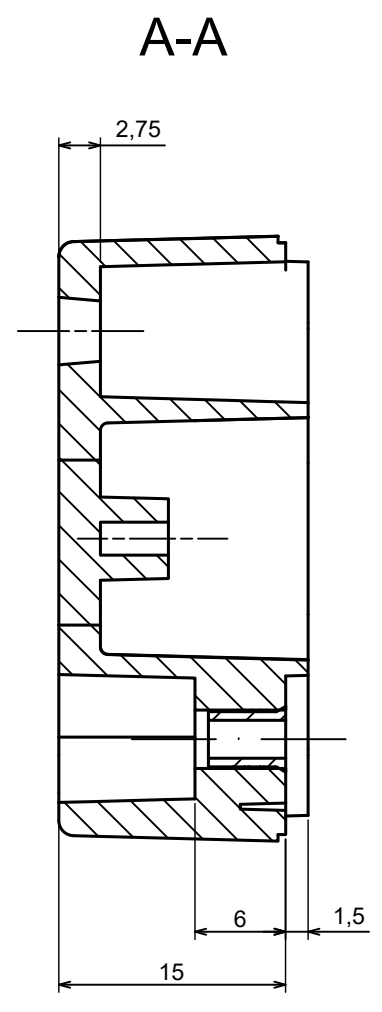

All rights reserved, Copyright Kradox 2023

Product model Enclosure ZP60.40.30 TM - Assembly

Format: A3 Material: PC, ABS

Scale 2:1 Tolerance: +/- 0.5

All rights reserved, Copyright Kradox 2023	
Product model	Enclosure ZP60.40.30 TM - Base PZ60.40.15 TM
Format: A3	Material: PC, ABS
Scale 2:1	Tolerance: +/- 0.5

All rights reserved, Copyright Kradex 2023

Product model Enclosure ZP60.40.30 TM - Cover ZP60.40.15

Format: A3 Material: PC, ABS

Scale 2:1 Tolerance: +/- 0.5

X-ON Electronics

Largest Supplier of Electrical and Electronic Components