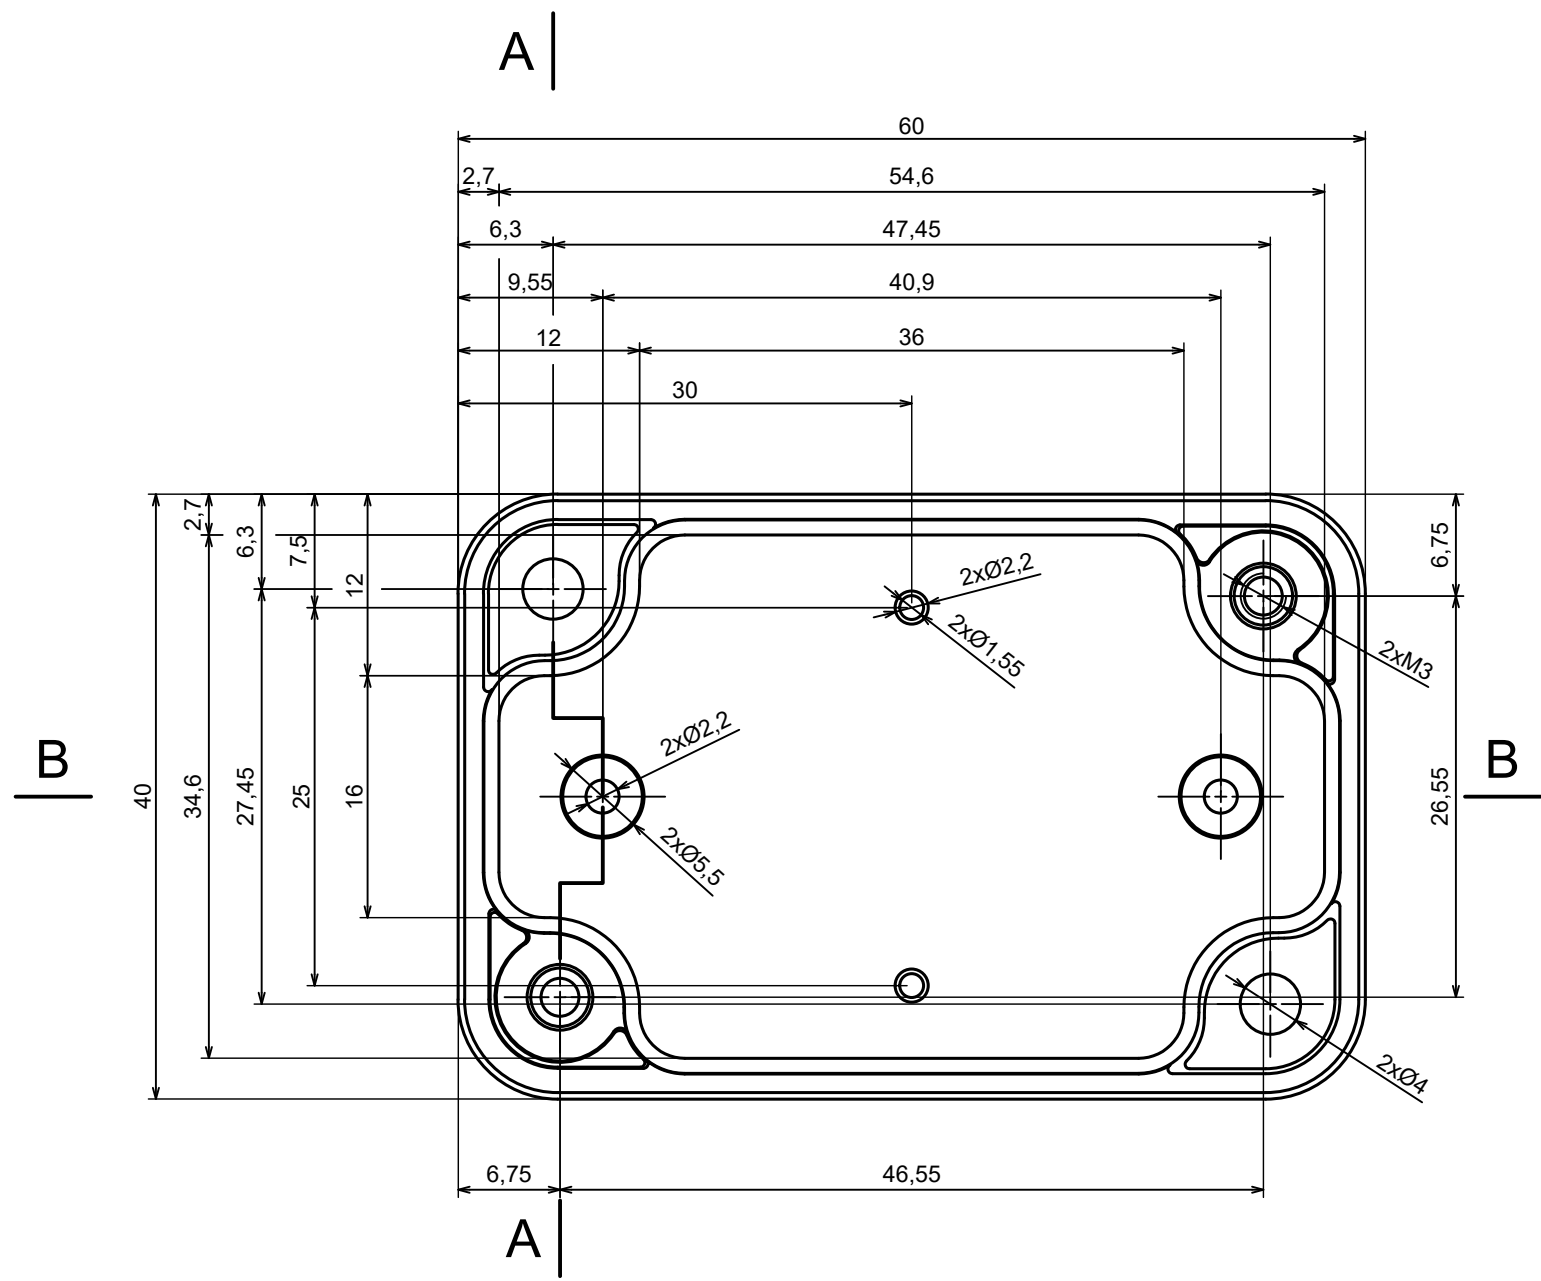

All rights reserved, Copyright Kradox 2023

Product model Enclosure ZP60.40.30 TM - Assembly

Format: A3 Material: PC, ABS

Scale 2:1 Tolerance: +/- 0.5

All rights reserved, Copyright Kradox 2023	
Product model	Enclosure ZP60.40.30 TM - Base PZ60.40.15 TM
Format: A3	Material: PC, ABS
Scale 2:1	Tolerance: +/- 0.5

All rights reserved, Copyright Kradex 2023

Product model Enclosure ZP60.40.30 TM - Cover ZP60.40.15

Format: A3 Material: PC, ABS

Scale 2:1 Tolerance: +/- 0.5

X-ON Electronics

Largest Supplier of Electrical and Electronic Components