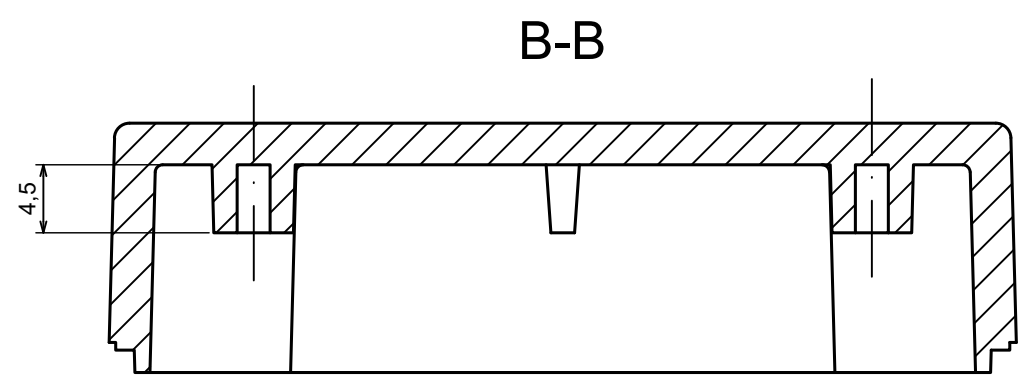

All rights reserved, Copyright Kradox 2023

Product model Enclosure ZP60.40.30 TM - Assembly

Format: A3 Material: PC, ABS

Scale 2:1 Tolerance: +/- 0.5

All rights reserved, Copyright Kradox 2023	
Product model	Enclosure ZP60.40.30 TM - Base PZ60.40.15 TM
Format: A3	Material: PC, ABS
Scale 2:1	Tolerance: +/- 0.5

All rights reserved, Copyright Kradex 2023

Product model Enclosure ZP60.40.30 TM - Cover ZP60.40.15

Format: A3 Material: PC, ABS

Scale 2:1 Tolerance: +/- 0.5

X-ON Electronics

Largest Supplier of Electrical and Electronic Components