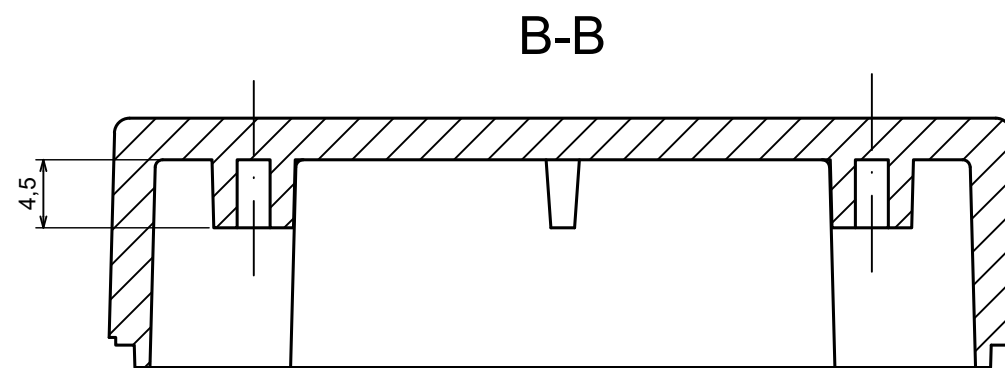

All rights reserved, Copyright Kradox 2023		
Product model	Enclosure ZP60.40.30 TM - Assembly	
Format: A3	Material: PC, ABS	
Scale 2:1	Tolerance: +/- 0.5	

All rights reserved, Copyright Kradox 2023

Product model: Enclosure ZP60.40.30 TM - Base PZ60.40.15 TM

Format: A3 Material: PC, ABS

Scale 2:1 Tolerance: +/- 0.5

All rights reserved, Copyright Kradox 2023

Product model Enclosure ZP60.40.30 TM - Cover ZP60.40.15

Format: A3 Material: PC, ABS

Scale 2:1 Tolerance: +/- 0.5