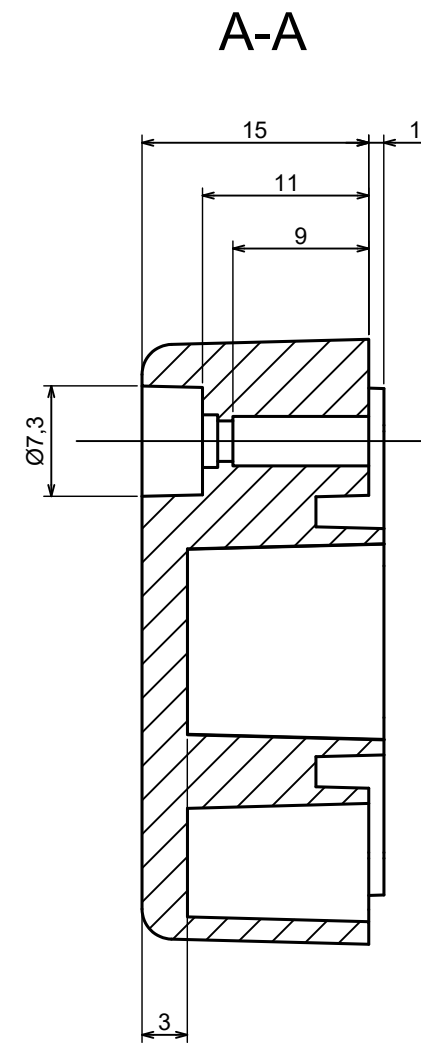

All rights reserved, Copyright Kradox 2023		
Product model	Enclosure ZP60.40.30 TM - Assembly	
Format: A3	Material: PC, ABS	
Scale 2:1	Tolerance: +/- 0.5	

All rights reserved, Copyright Kradox 2023

Product model: Enclosure ZP60.40.30 TM - Base PZ60.40.15 TM

Format: A3 Material: PC, ABS

Scale 2:1 Tolerance: +/- 0.5

All rights reserved, Copyright Kradox 2023

Product model Enclosure ZP60.40.30 TM - Cover ZP60.40.15

Format: A3 Material: PC, ABS

Scale 2:1 Tolerance: +/- 0.5