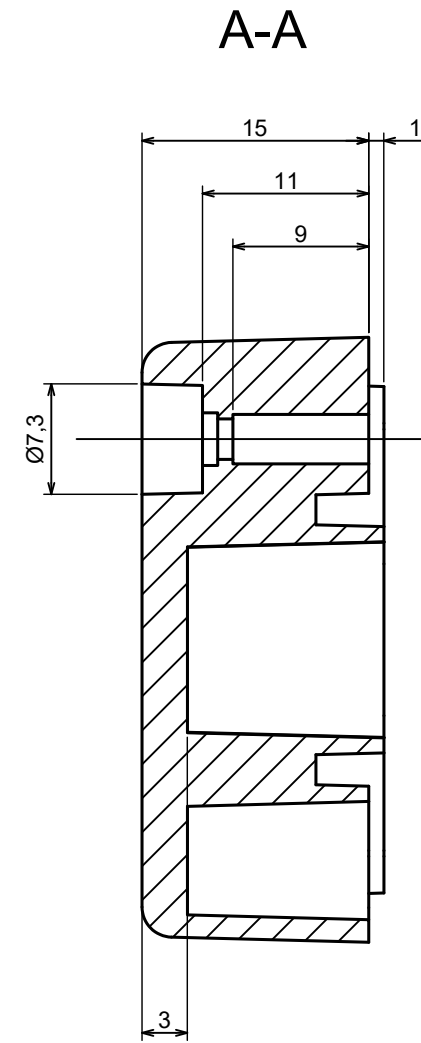

All rights reserved, Copyright Kradox 2023

Product model Enclosure ZP60.40.30 TM - Assembly

Format: A3 Material: PC, ABS

Scale 2:1 Tolerance: +/- 0.5

All rights reserved, Copyright Kradex 2023

Product model Enclosure ZP60.40.30 TM - Cover ZP60.40.15

Format: A3 Material: PC, ABS

Scale 2:1 Tolerance: +/- 0.5