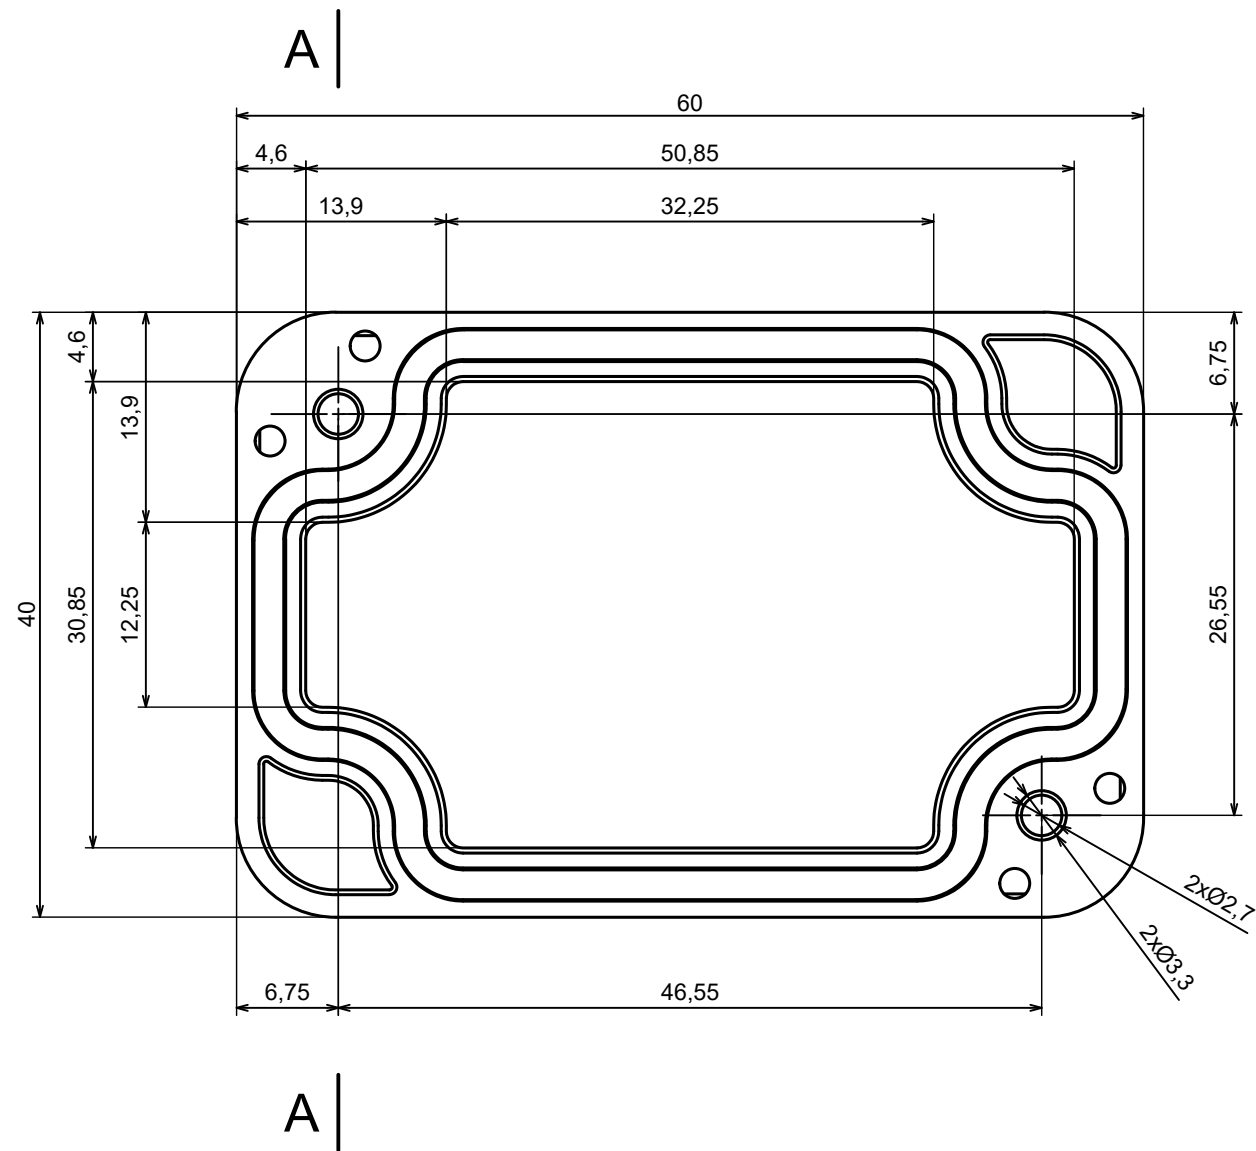

All rights reserved, Copyright Kradox 2023

Product model Enclosure ZP60.40.30 TM - Assembly

Format: A3 Material: PC, ABS

Scale 2:1 Tolerance: +/- 0.5

All rights reserved, Copyright Kradex 2023

Product model Enclosure ZP60.40.30 TM - Cover ZP60.40.15

Format: A3 Material: PC, ABS

Scale 2:1 Tolerance: +/- 0.5