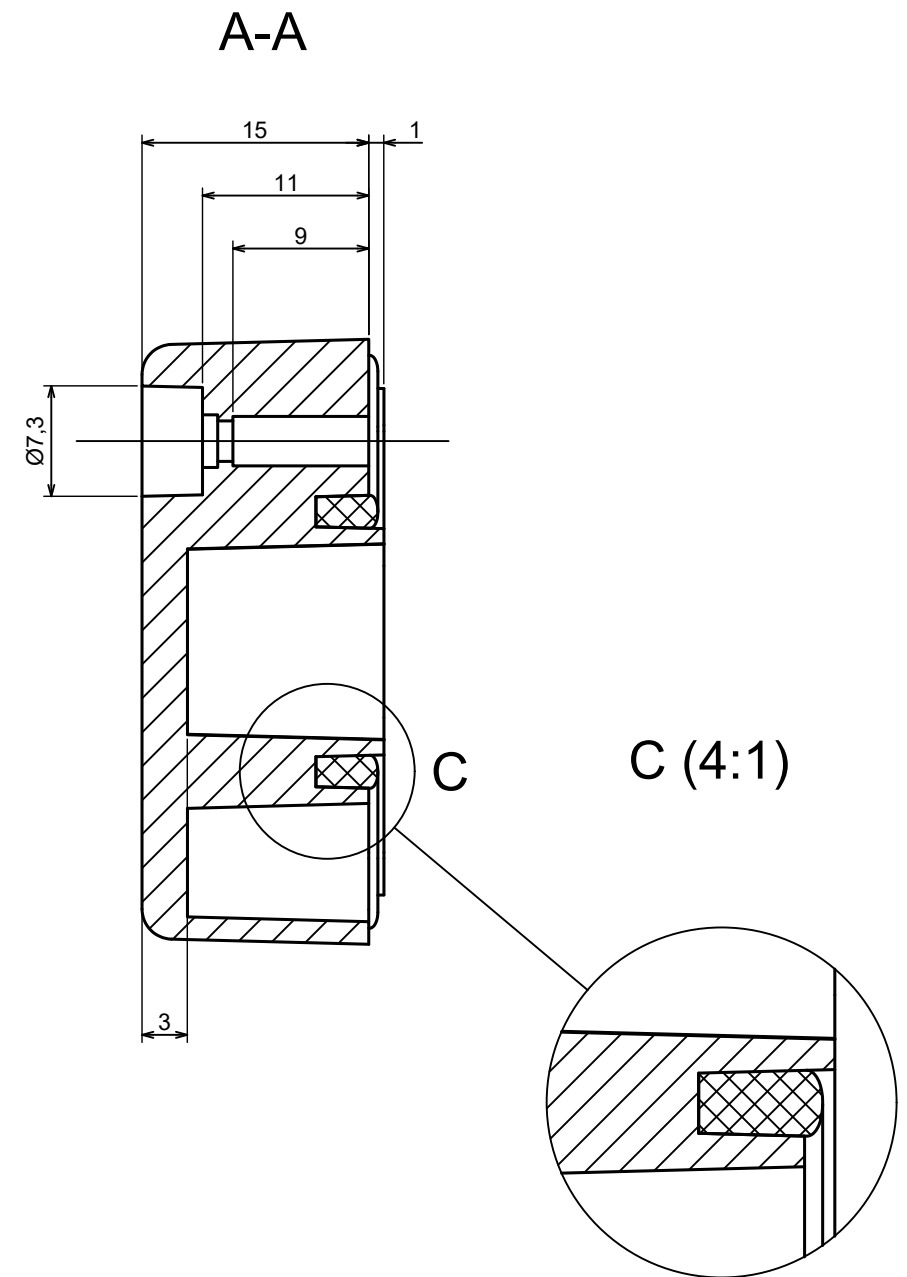

All rights reserved, Copyright Kradox 2023

Product model: Enclosure ZP60.40.30S TM - Assembly

Format: A3 Material: PC, ABS

Scale 2:1 Tolerance: +/- 0.5

All rights reserved, Copyright Kradox 2023

Product model

Enclosure ZP60.40.30S TM - Cover ZP60.40.15S

Format: A3

Material: PC, ABS

Scale 2:1

Tolerance: +/- 0.5

X-ON Electronics

Largest Supplier of Electrical and Electronic Components

Click to view similar products for [Enclosures, Boxes & Cases](#) category: