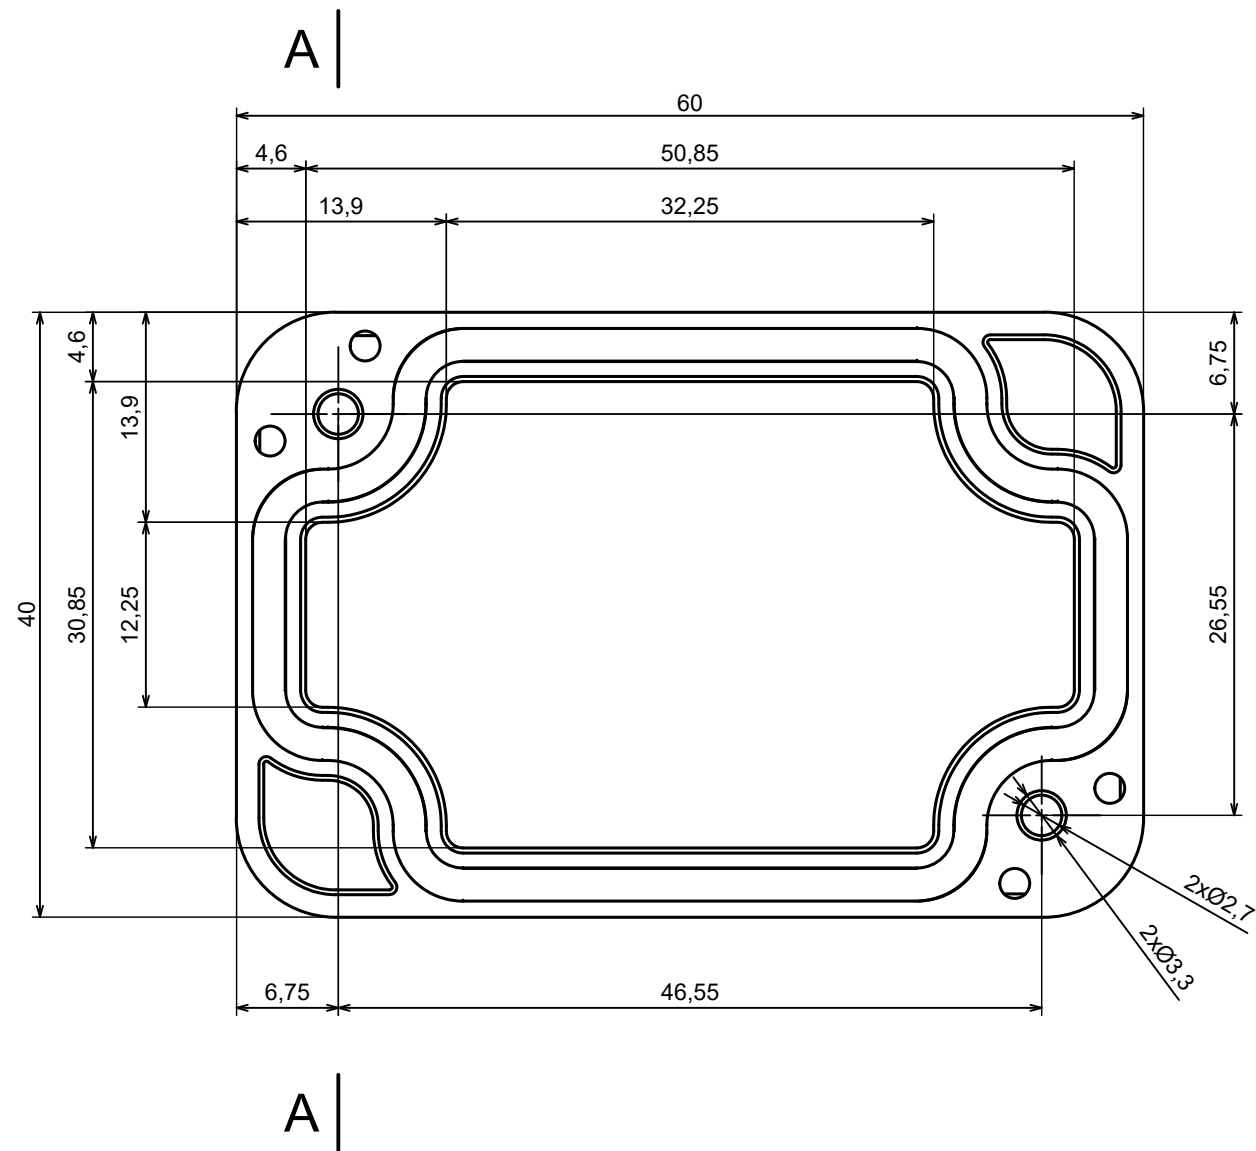

All rights reserved, Copyright Kradox 2023

Product model: Enclosure ZP60.40.30S TM - Assembly

Format: A3 Material: PC, ABS

Scale 2:1 Tolerance: +/- 0.5

All rights reserved, Copyright Kradox 2023

Product model

Enclosure ZP60.40.30S TM - Cover ZP60.40.15S

Format: A3

Material: PC, ABS

Scale 2:1

Tolerance: +/- 0.5

X-ON Electronics

Largest Supplier of Electrical and Electronic Components

Click to view similar products for [Enclosures, Boxes & Cases](#) category: