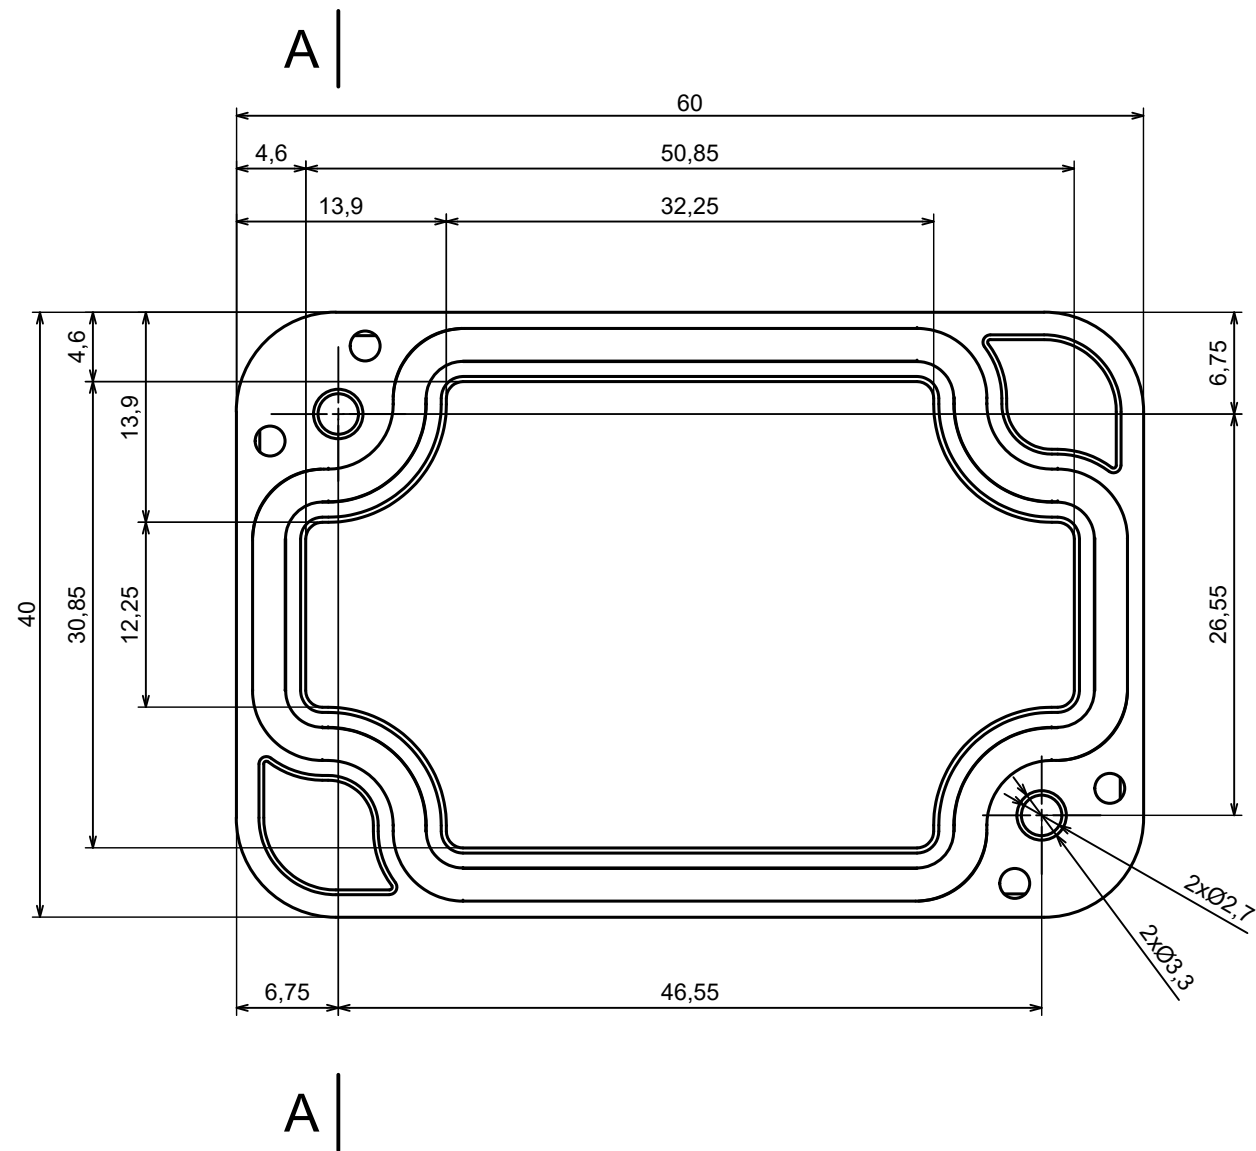

All rights reserved, Copyright Kradox 2023

Product model Enclosure ZP60.40.30S TM - Assembly

Format: A3 Material: PC, ABS

Scale 2:1 Tolerance: +/- 0.5

All rights reserved, Copyright Kradox 2023	
Product model	Enclosure ZP60.40.30S TM - Base PZ60.40.15 TM
Format: A3	Material: PC, ABS
Scale 2:1	Tolerance: +/- 0.5

All rights reserved, Copyright Kradox 2023

Product model Enclosure ZP60.40.30S TM - Cover ZP60.40.15S

Format: A3 Material: PC, ABS

Scale 2:1 Tolerance: +/- 0.5

X-ON Electronics

Largest Supplier of Electrical and Electronic Components