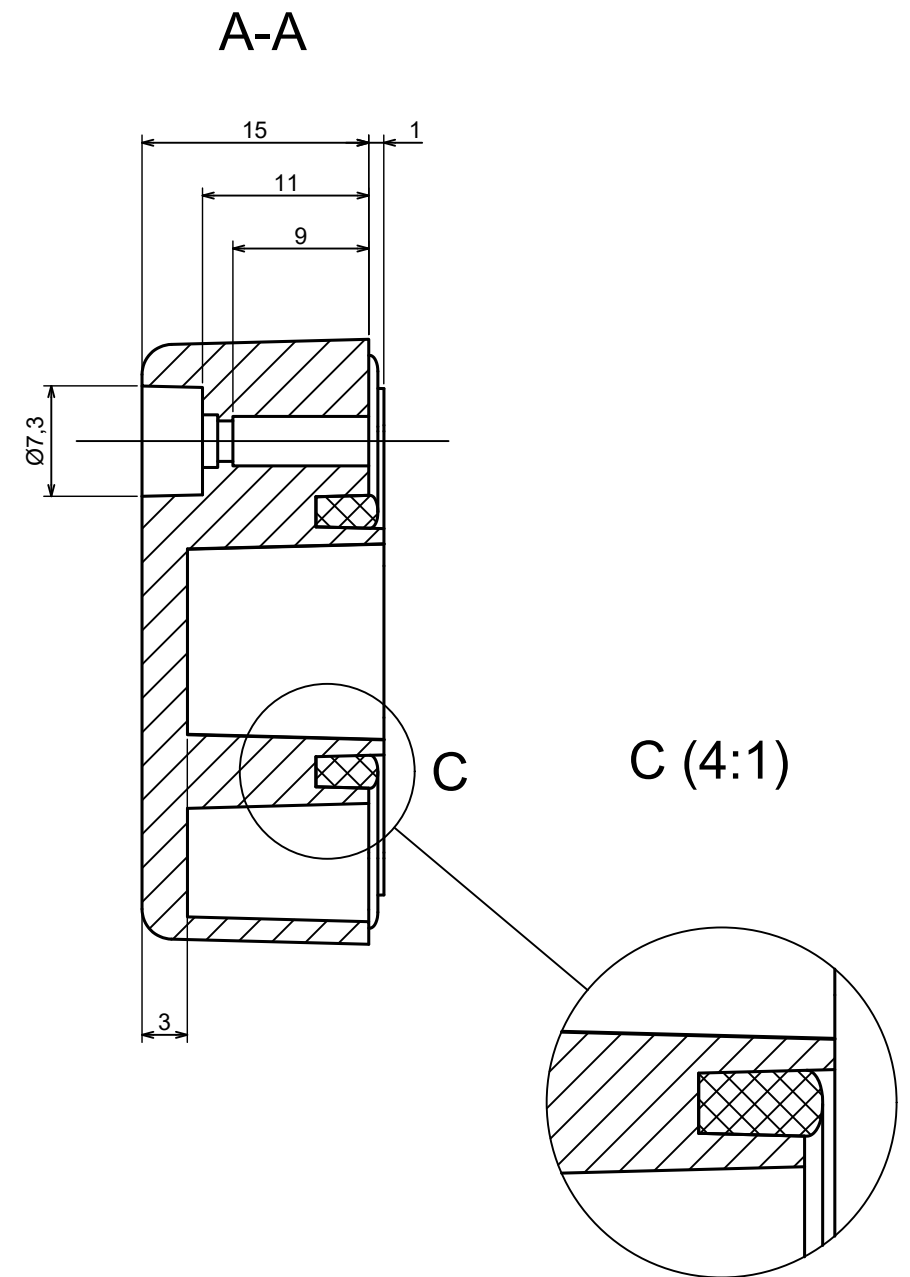

All rights reserved, Copyright Kradox 2023

Product model Enclosure ZP60.40.30S TM - Assembly

Format: A3 Material: PC, ABS

Scale 2:1 Tolerance: +/- 0.5

All rights reserved, Copyright Kradox 2023	
Product model	Enclosure ZP60.40.30S TM - Base PZ60.40.15 TM
Format: A3	Material: PC, ABS
Scale 2:1	Tolerance: +/- 0.5

All rights reserved, Copyright Kradox 2023

Product model Enclosure ZP60.40.30S TM - Cover ZP60.40.15S

Format: A3 Material: PC, ABS

Scale 2:1 Tolerance: +/- 0.5

X-ON Electronics

Largest Supplier of Electrical and Electronic Components