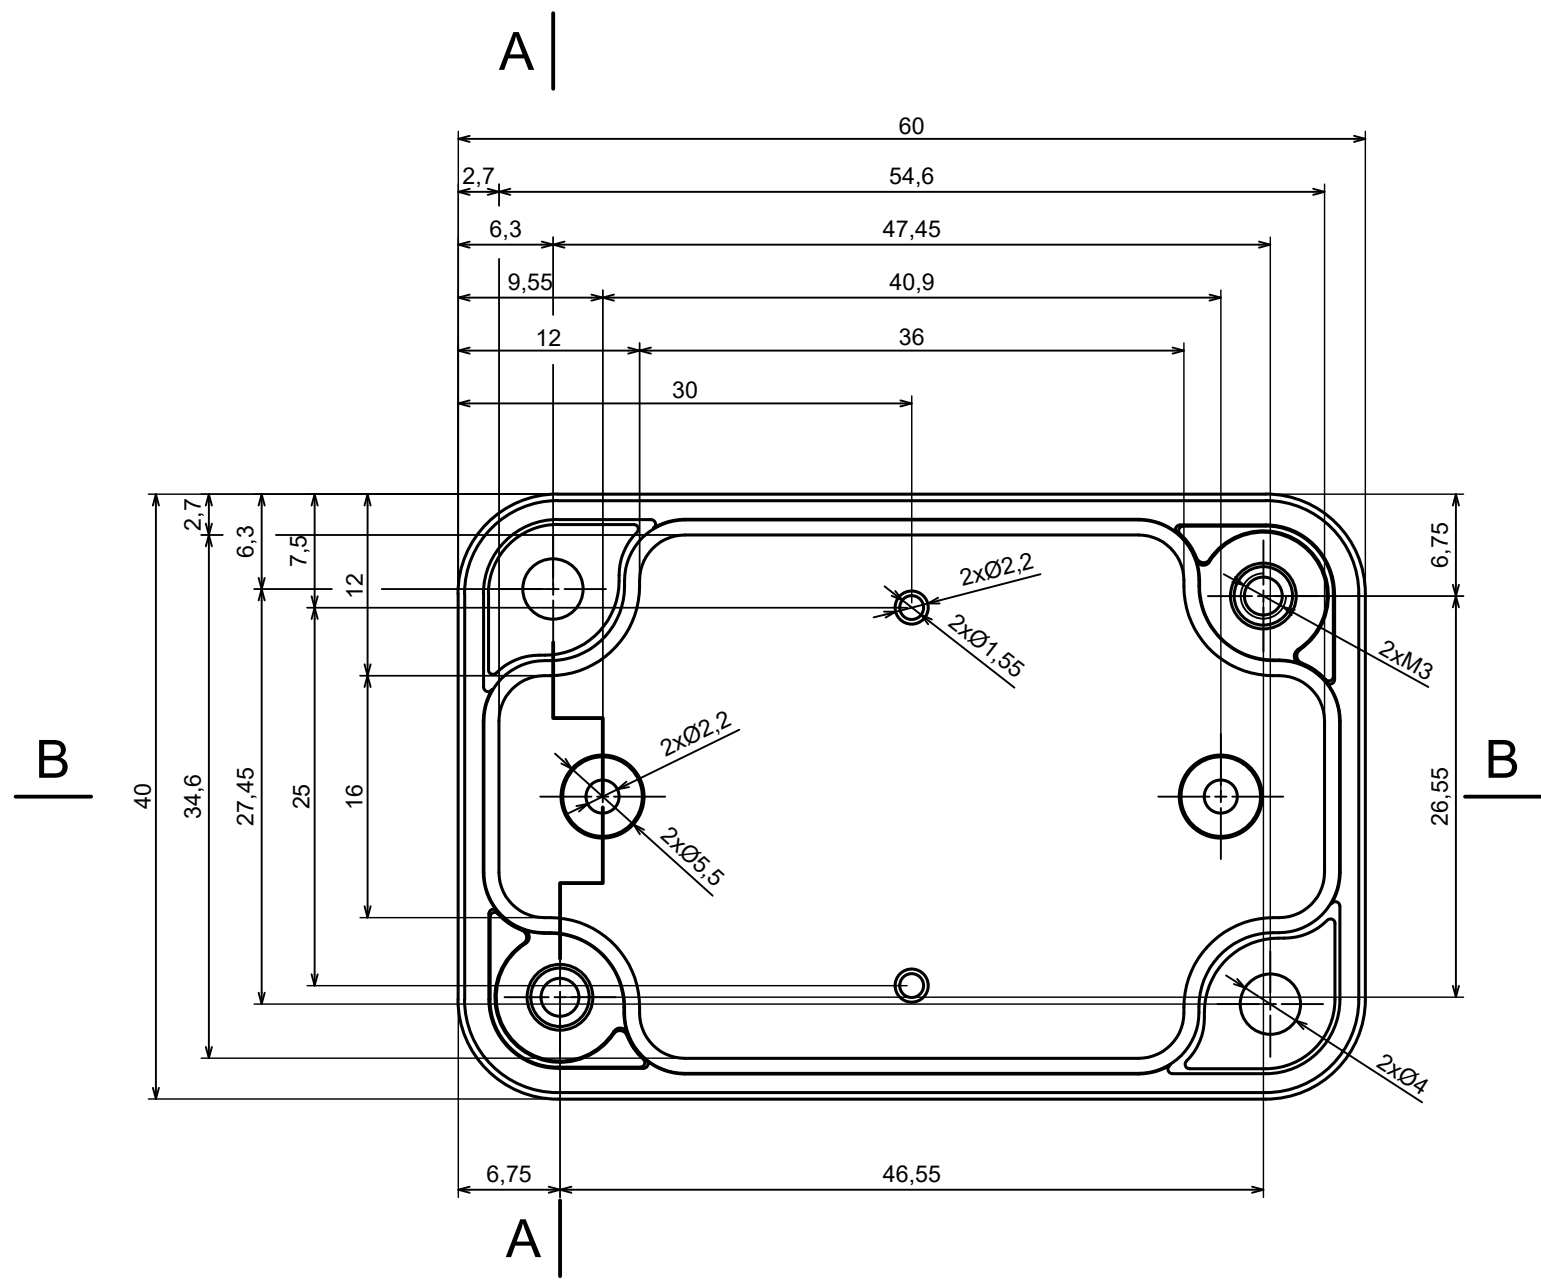

All rights reserved, Copyright Kradox 2023

Product model Enclosure ZP60.40.30S TM - Assembly

Format: A3 Material: PC, ABS

Scale 2:1 Tolerance: +/- 0.5

All rights reserved, Copyright Kradox 2023	
Product model	Enclosure ZP60.40.30S TM - Base PZ60.40.15 TM
Format: A3	Material: PC, ABS
Scale 2:1	Tolerance: +/- 0.5

All rights reserved, Copyright Kradox 2023

Product model Enclosure ZP60.40.30S TM - Cover ZP60.40.15S

Format: A3 Material: PC, ABS

Scale 2:1 Tolerance: +/- 0.5

X-ON Electronics

Largest Supplier of Electrical and Electronic Components