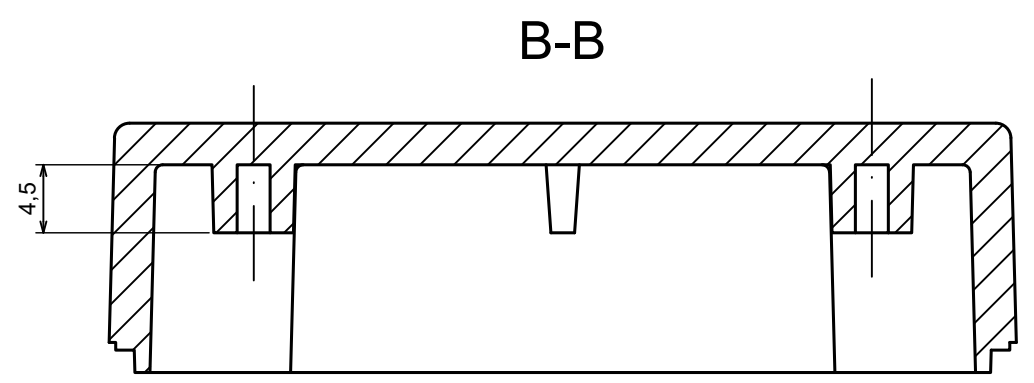

All rights reserved, Copyright Kradox 2023

Product model Enclosure ZP60.40.30S TM - Assembly

Format: A3 Material: PC, ABS

Scale 2:1 Tolerance: +/- 0.5

All rights reserved, Copyright Kradox 2023	
Product model	Enclosure ZP60.40.30S TM - Base PZ60.40.15 TM
Format: A3	Material: PC, ABS
Scale 2:1	Tolerance: +/- 0.5

All rights reserved, Copyright Kradox 2023

Product model Enclosure ZP60.40.30S TM - Cover ZP60.40.15S

Format: A3 Material: PC, ABS

Scale 2:1 Tolerance: +/- 0.5

X-ON Electronics

Largest Supplier of Electrical and Electronic Components