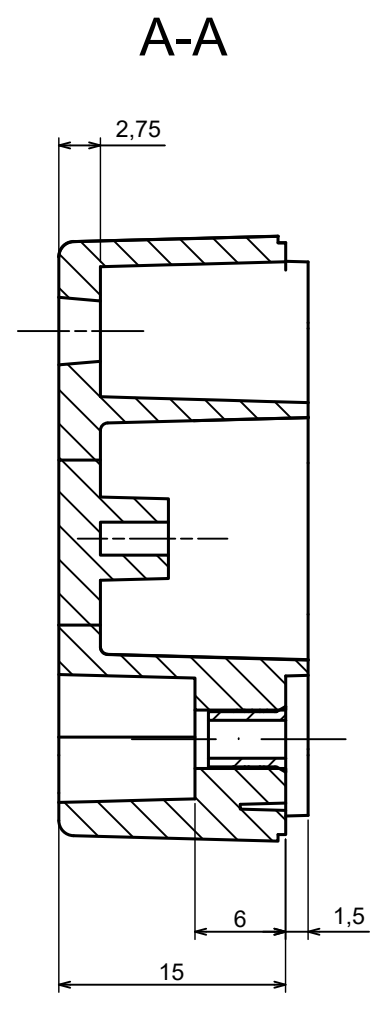

All rights reserved, Copyright Kradox 2023

Product model Enclosure ZP60.40.30S TM - Assembly

Format: A3 Material: PC, ABS

Scale 2:1 Tolerance: +/- 0.5

All rights reserved, Copyright Kradox 2023	
Product model	Enclosure ZP60.40.30S TM - Base PZ60.40.15 TM
Format: A3	Material: PC, ABS
Scale 2:1	Tolerance: +/- 0.5

All rights reserved, Copyright Kradox 2023

Product model Enclosure ZP60.40.30S TM - Cover ZP60.40.15S

Format: A3 Material: PC, ABS

Scale 2:1 Tolerance: +/- 0.5

X-ON Electronics

Largest Supplier of Electrical and Electronic Components