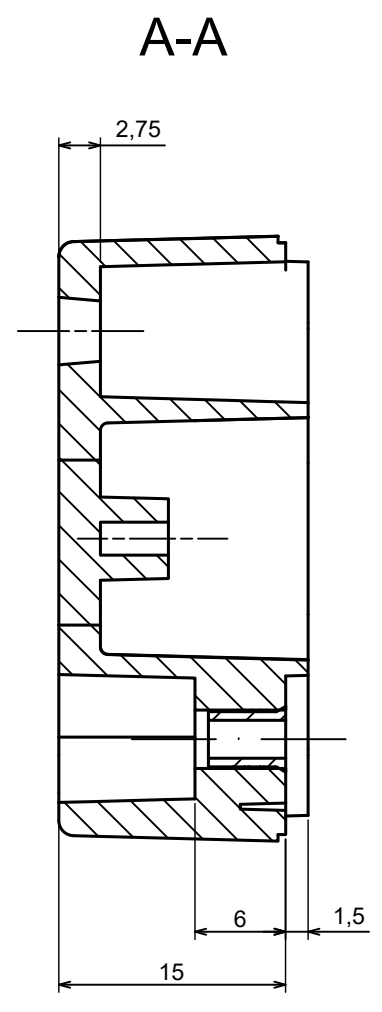

All rights reserved, Copyright Kradox 2023

Product model: Enclosure ZP60.40.30S TM - Assembly

Format: A3 Material: PC, ABS

Scale 2:1 Tolerance: +/- 0.5

All rights reserved, Copyright Kradox 2023	
Product model	Enclosure ZP60.40.30S TM - Base PZ60.40.15 TM
Format: A3	Material: PC, ABS
Scale 2:1	Tolerance: +/- 0.5

All rights reserved, Copyright Kradox 2023

Product model Enclosure ZP60.40.30S TM - Cover ZP60.40.15S

Format: A3 Material: PC, ABS

Scale 2:1 Tolerance: +/- 0.5

X-ON Electronics

Largest Supplier of Electrical and Electronic Components