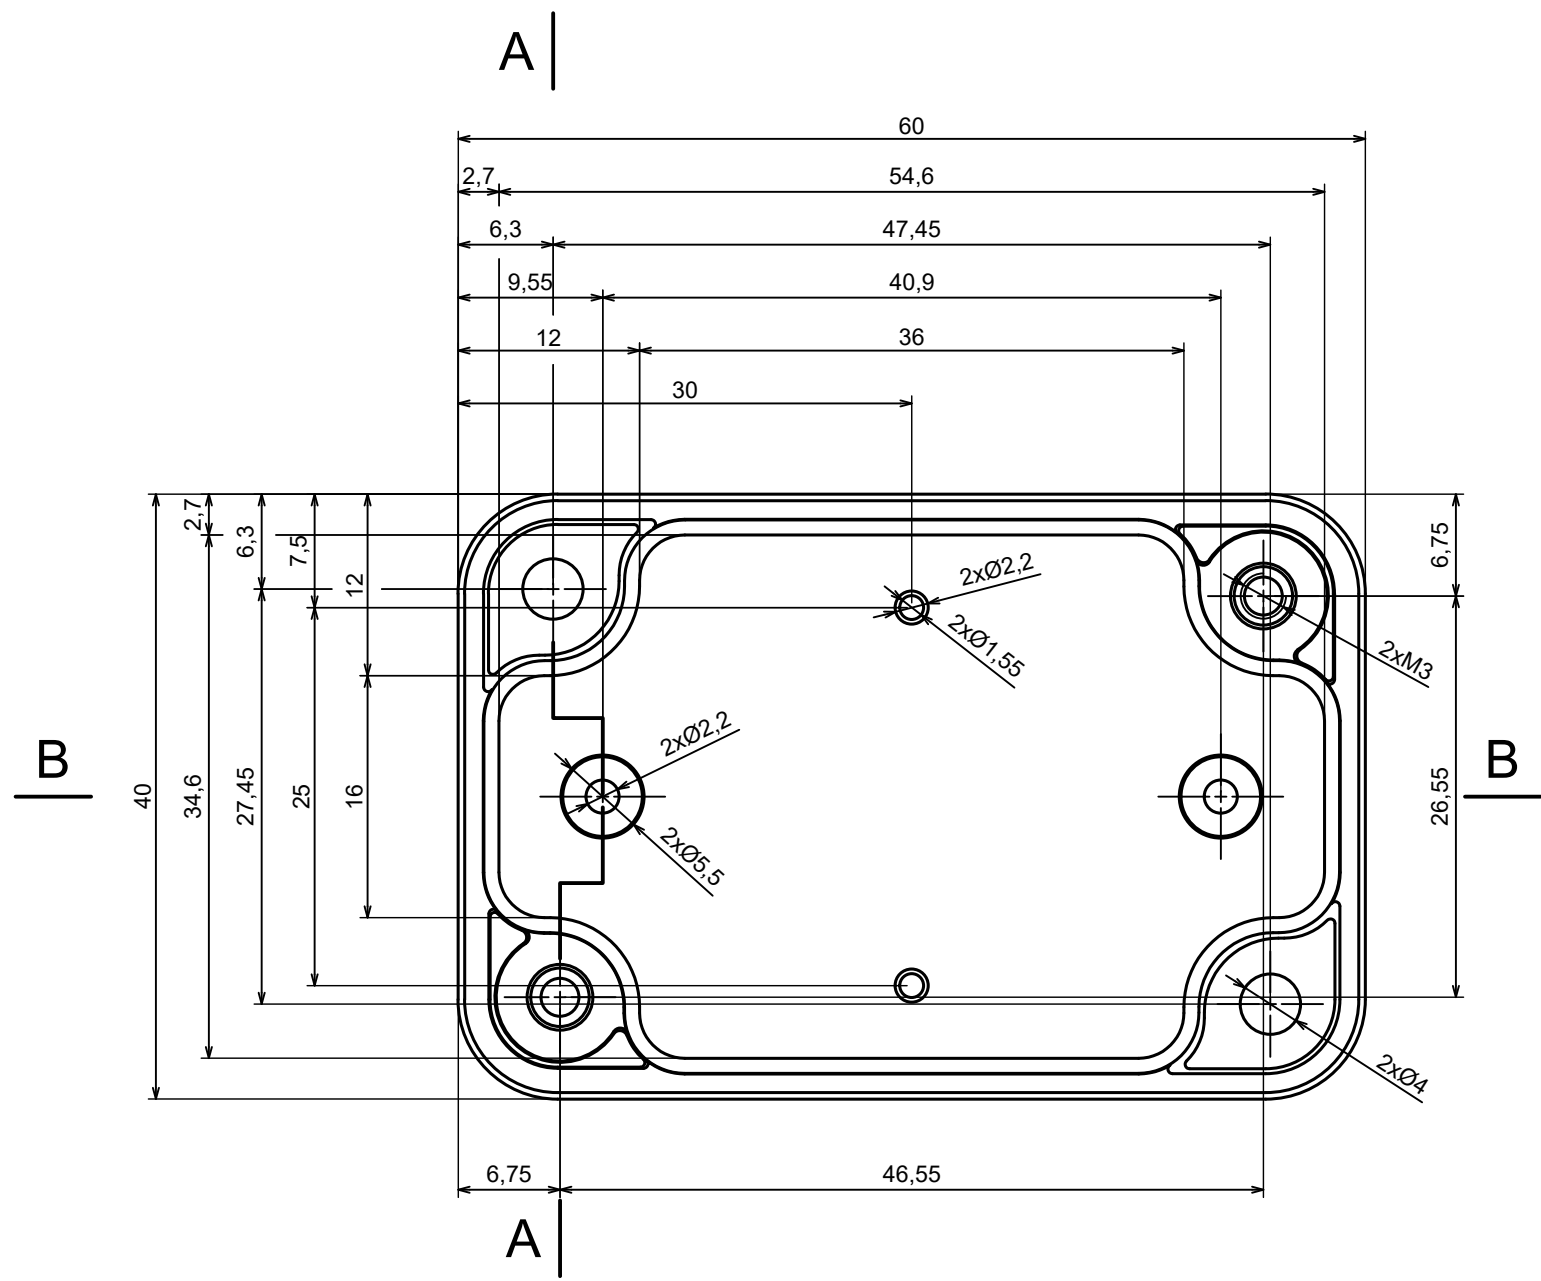

All rights reserved, Copyright Kradox 2023

Product model: Enclosure ZP60.40.30S TM - Assembly

Format: A3 Material: PC, ABS

Scale 2:1 Tolerance: +/- 0.5

All rights reserved, Copyright Kradox 2023	
Product model	Enclosure ZP60.40.30S TM - Base PZ60.40.15 TM
Format: A3	Material: PC, ABS
Scale 2:1	Tolerance: +/- 0.5

All rights reserved, Copyright Kradox 2023

Product model Enclosure ZP60.40.30S TM - Cover ZP60.40.15S

Format: A3 Material: PC, ABS

Scale 2:1 Tolerance: +/- 0.5

X-ON Electronics

Largest Supplier of Electrical and Electronic Components