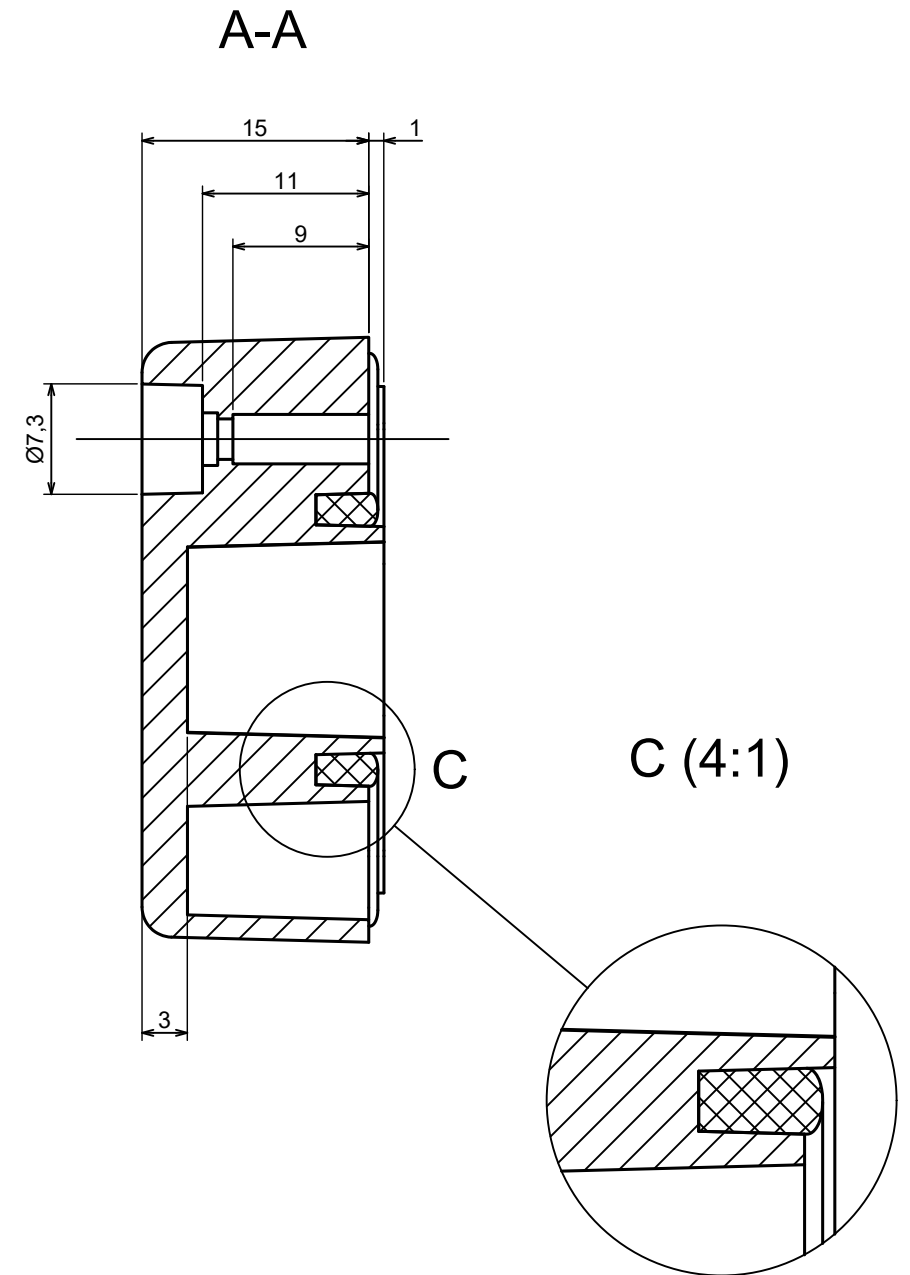

All rights reserved, Copyright Kradox 2023

Product model: Enclosure ZP60.40.30S TM - Assembly

Format: A3 Material: PC, ABS

Scale 2:1 Tolerance: +/- 0.5

All rights reserved, Copyright Kradox 2023	
Product model	Enclosure ZP60.40.30S TM - Base PZ60.40.15 TM
Format: A3	Material: PC, ABS
Scale 2:1	Tolerance: +/- 0.5

All rights reserved, Copyright Kradox 2023

Product model Enclosure ZP60.40.30S TM - Cover ZP60.40.15S

Format: A3 Material: PC, ABS

Scale 2:1 Tolerance: +/- 0.5

X-ON Electronics

Largest Supplier of Electrical and Electronic Components