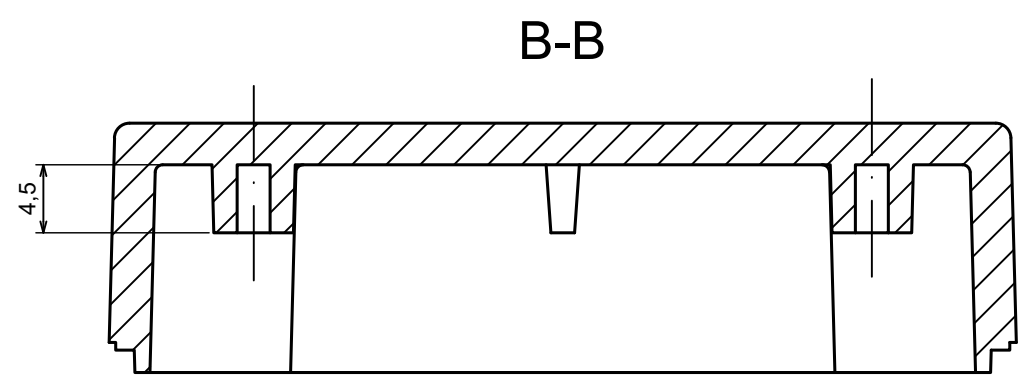

All rights reserved, Copyright Kradox 2023

Product model: Enclosure ZP60.40.30S TM - Assembly

Format: A3 Material: PC, ABS

Scale 2:1 Tolerance: +/- 0.5

All rights reserved, Copyright Kradox 2023	
Product model	Enclosure ZP60.40.30S TM - Base PZ60.40.15 TM
Format: A3	Material: PC, ABS
Scale 2:1	Tolerance: +/- 0.5

All rights reserved, Copyright Kradox 2023

Product model Enclosure ZP60.40.30S TM - Cover ZP60.40.15S

Format: A3 Material: PC, ABS

Scale 2:1 Tolerance: +/- 0.5

X-ON Electronics

Largest Supplier of Electrical and Electronic Components