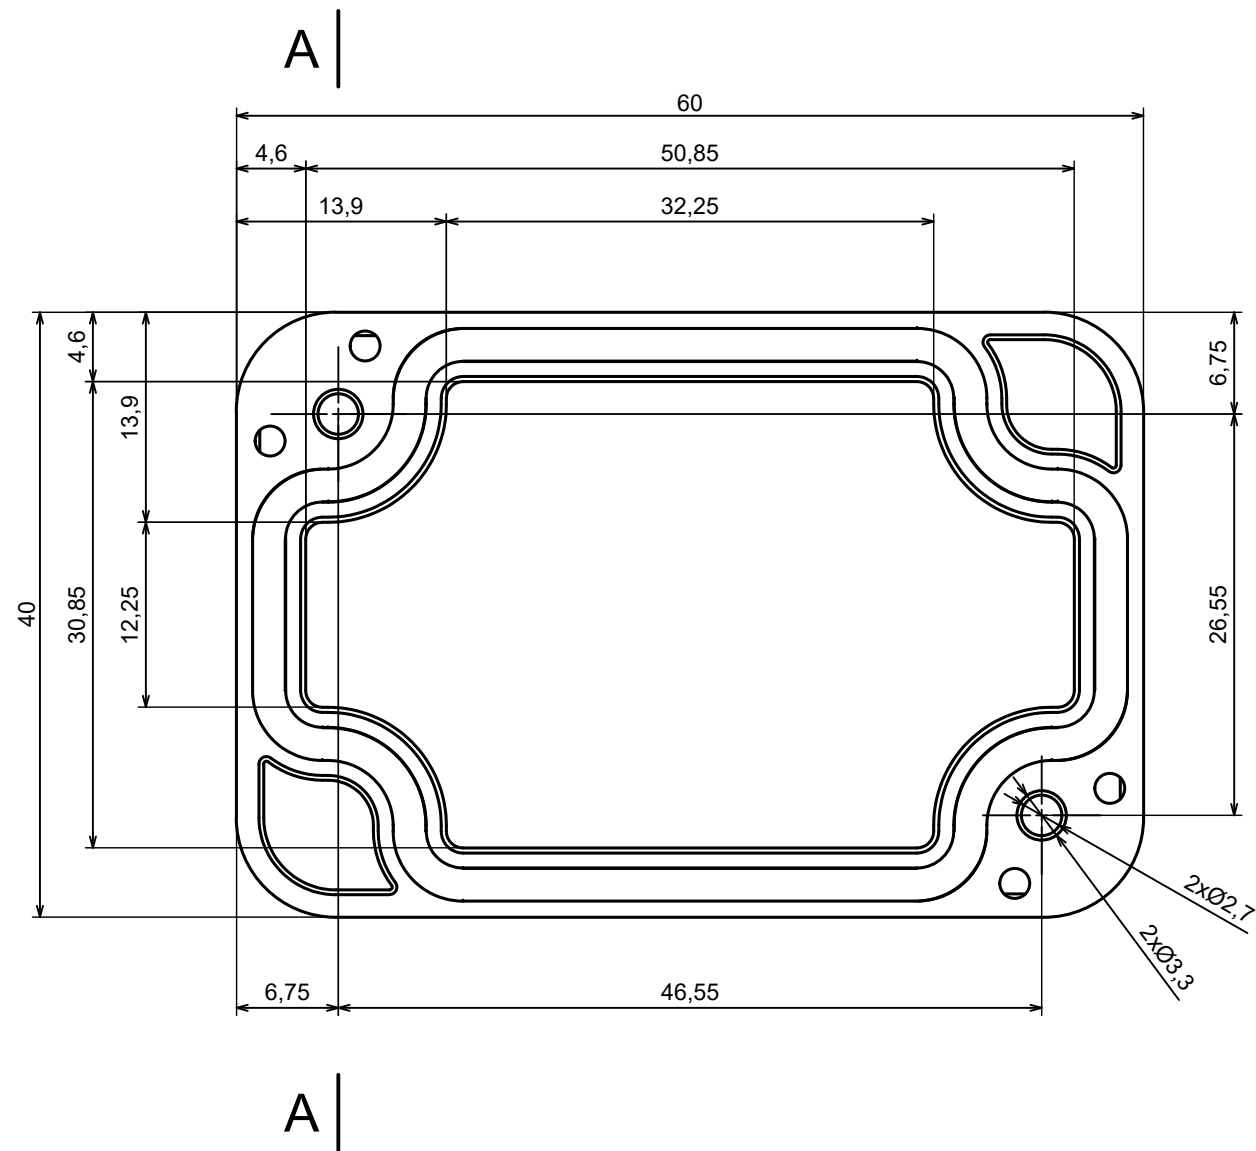

All rights reserved, Copyright Kradox 2023

Product model: Enclosure ZP60.40.30S TM - Assembly

Format: A3 Material: PC, ABS

Scale 2:1 Tolerance: +/- 0.5

All rights reserved, Copyright Kradox 2023	
Product model	Enclosure ZP60.40.30S TM - Base PZ60.40.15 TM
Format: A3	Material: PC, ABS
Scale 2:1	Tolerance: +/- 0.5

All rights reserved, Copyright Kradox 2023

Product model Enclosure ZP60.40.30S TM - Cover ZP60.40.15S

Format: A3 Material: PC, ABS

Scale 2:1 Tolerance: +/- 0.5

X-ON Electronics

Largest Supplier of Electrical and Electronic Components