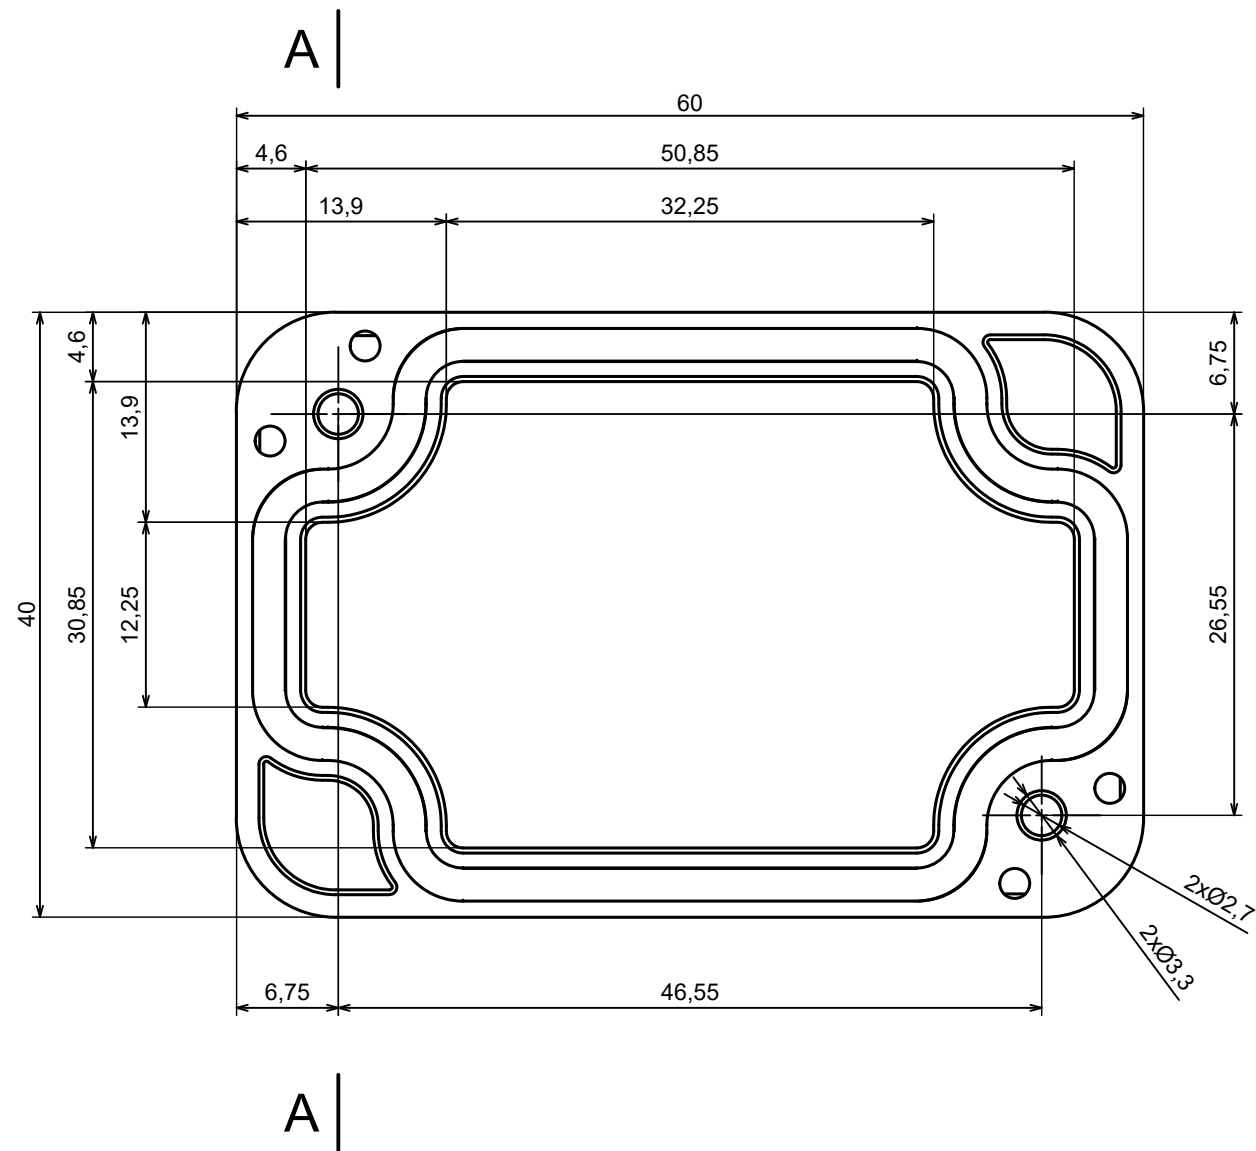

All rights reserved, Copyright Kradox 2023

Product model Enclosure ZP60.40.30S TM - Assembly

Format: A3 Material: PC, ABS

Scale 2:1 Tolerance: +/- 0.5

All rights reserved, Copyright Kradox 2023

Product model: Enclosure ZP60.40.30S TM - Cover ZP60.40.15S

Format: A3 Material: PC, ABS

Scale 2:1 Tolerance: +/- 0.5

X-ON Electronics

Largest Supplier of Electrical and Electronic Components

Click to view similar products for [Enclosures, Boxes & Cases](#) category: