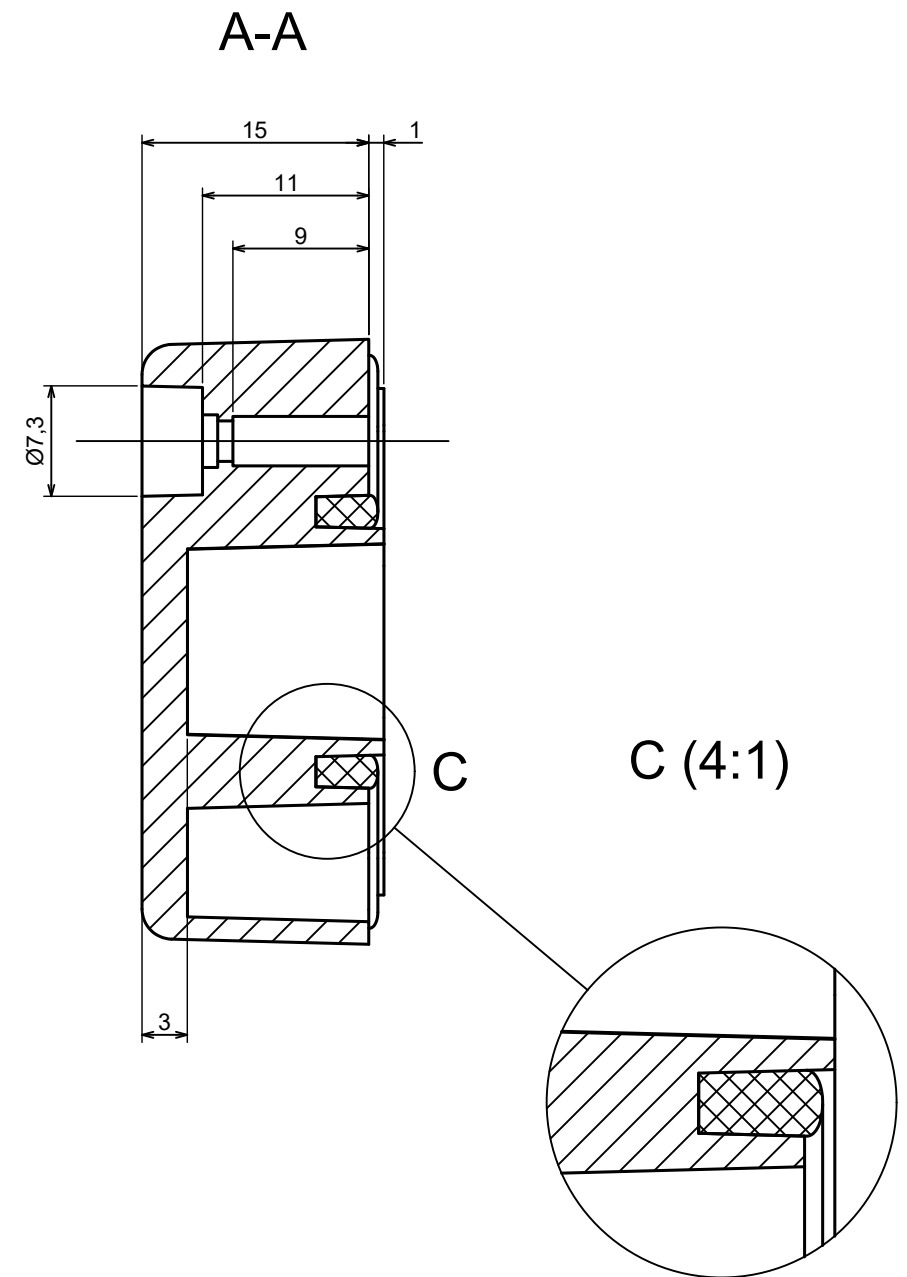

All rights reserved, Copyright Kradox 2023

Product model Enclosure ZP60.40.30S TM - Assembly

Format: A3 Material: PC, ABS

Scale 2:1 Tolerance: +/- 0.5

All rights reserved, Copyright Kradox 2023

Product model: Enclosure ZP60.40.30S TM - Cover ZP60.40.15S

Format: A3 Material: PC, ABS

Scale 2:1 Tolerance: +/- 0.5

X-ON Electronics

Largest Supplier of Electrical and Electronic Components

Click to view similar products for [Enclosures, Boxes & Cases](#) category: