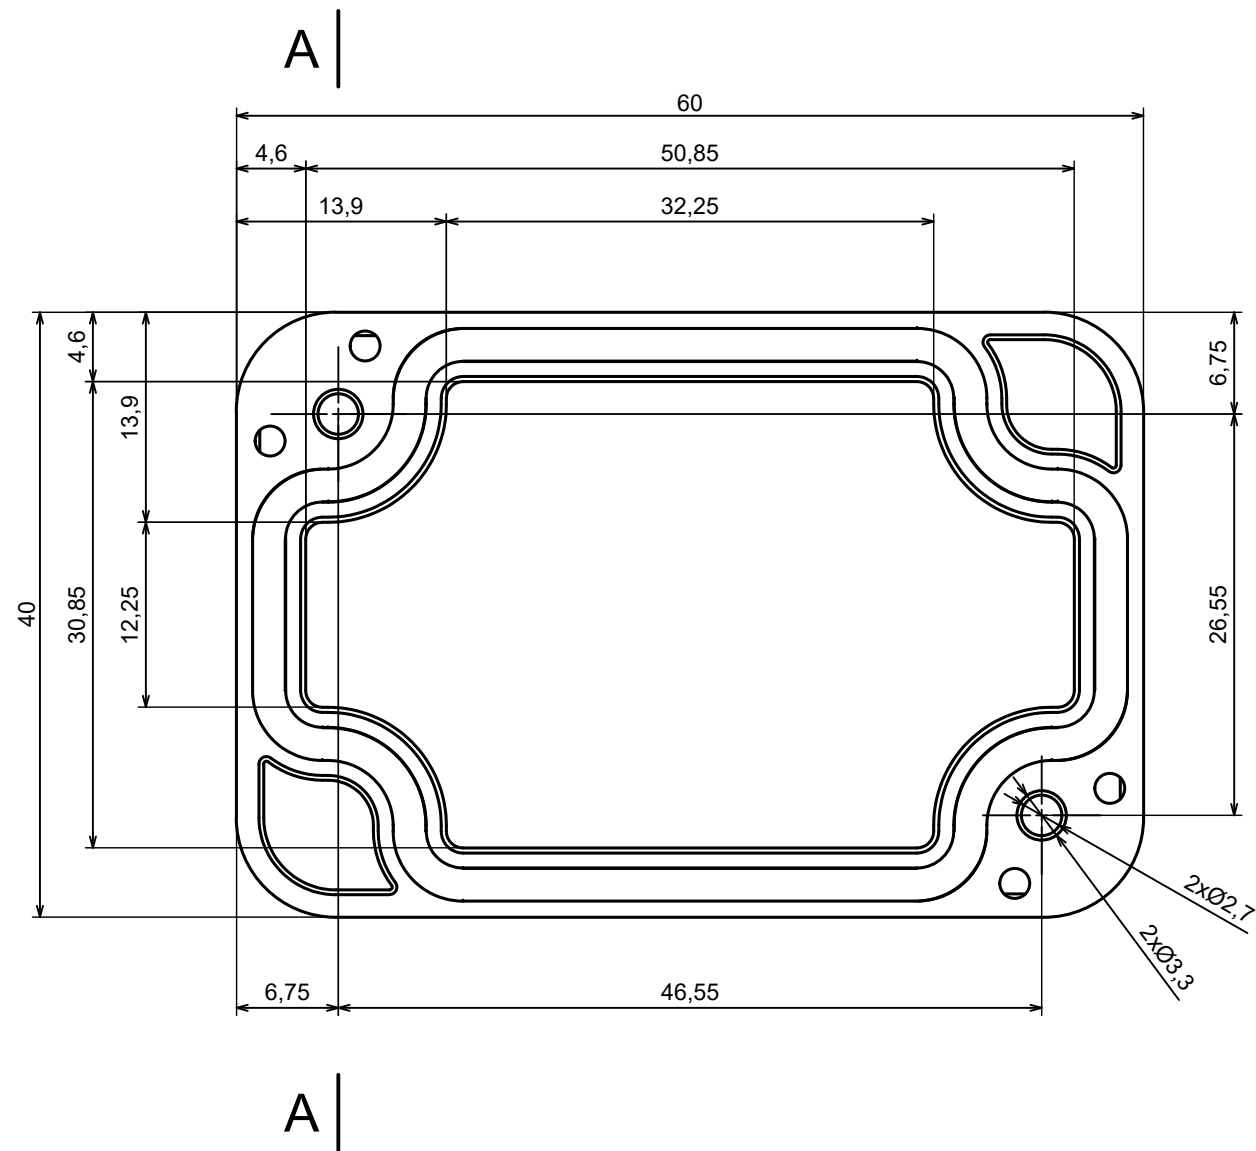

All rights reserved, Copyright Kradox 2023		
Product model	Enclosure ZP60.40.30S TM - Assembly	
Format: A3	Material: PC, ABS	
Scale 2:1	Tolerance: +/- 0.5	

All rights reserved, Copyright Kradox 2023	
Product model	Enclosure ZP60.40.30S TM - Base PZ60.40.15 TM
Format: A3	Material: PC, ABS
Scale 2:1	Tolerance: +/- 0.5

All rights reserved, Copyright Kradox 2023

Product model Enclosure ZP60.40.30S TM - Cover ZP60.40.15S

Format: A3 Material: PC, ABS

Scale 2:1 Tolerance: +/- 0.5

X-ON Electronics

Largest Supplier of Electrical and Electronic Components