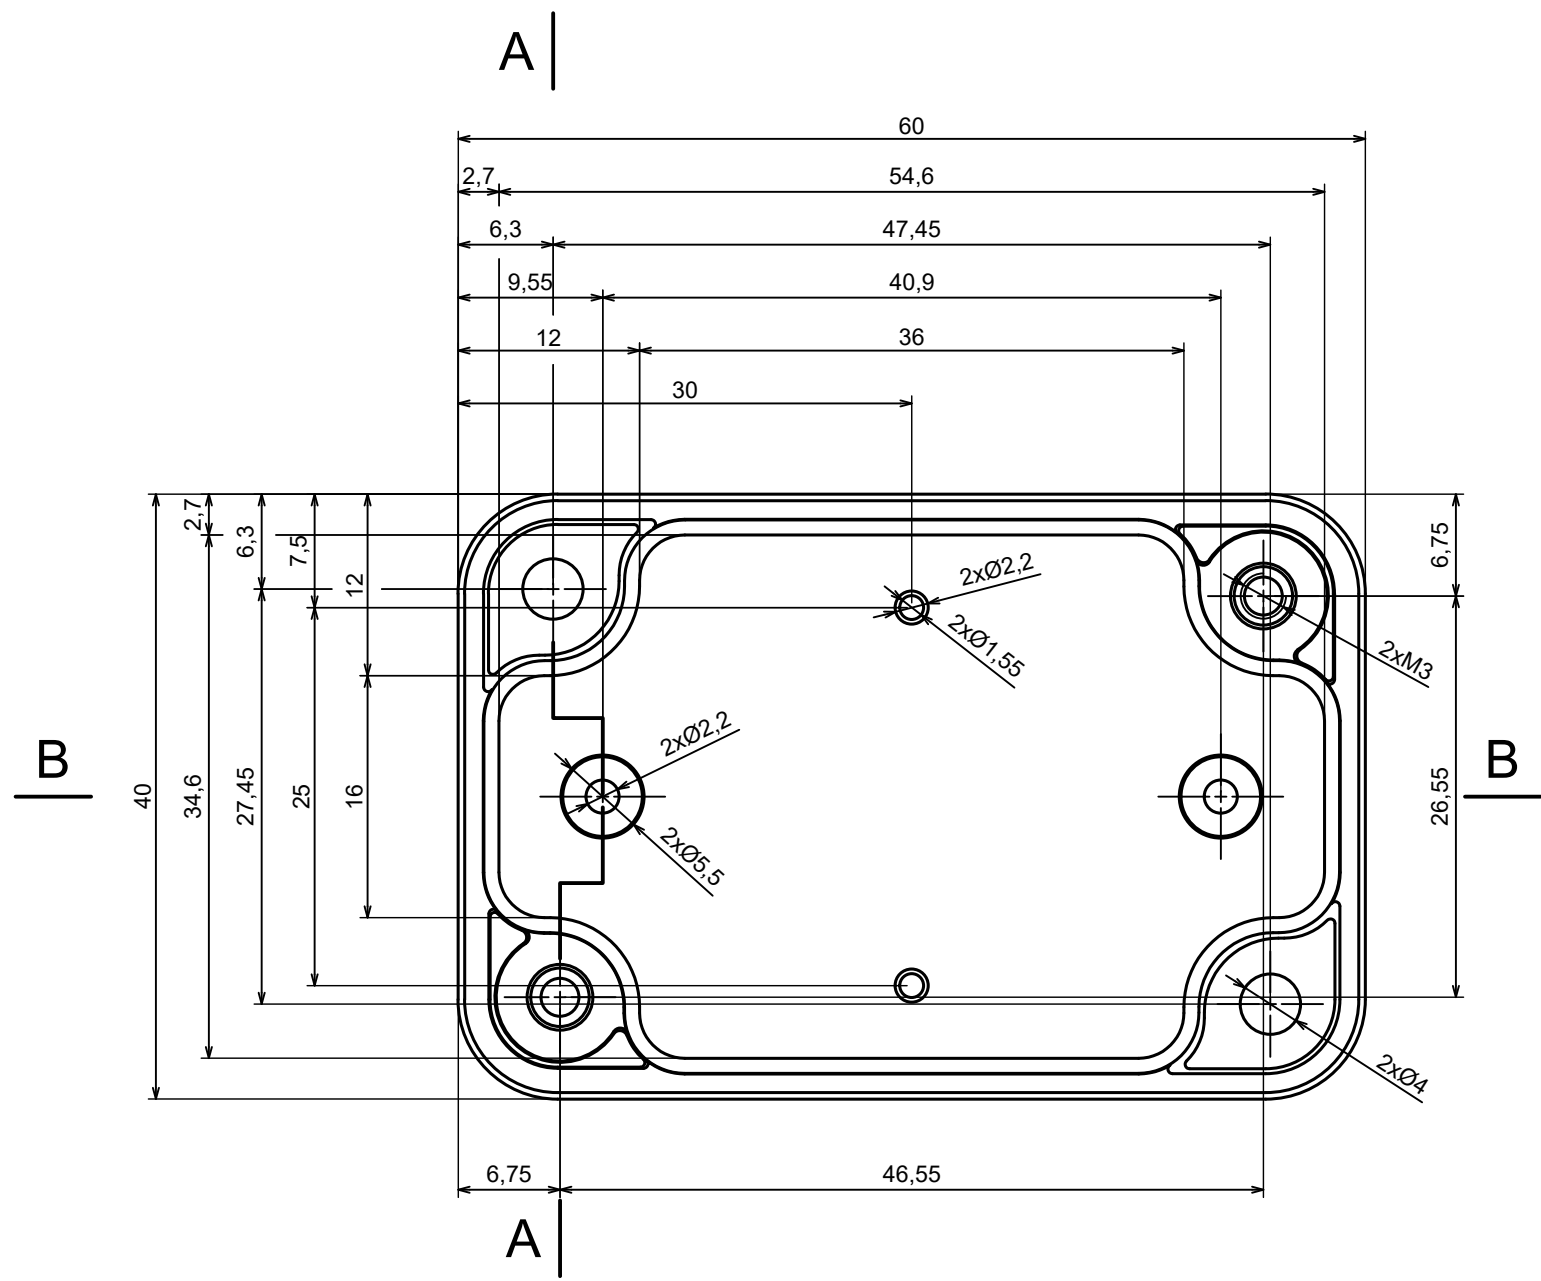

All rights reserved, Copyright Kradox 2023		
Product model	Enclosure ZP60.40.30S TM - Assembly	
Format: A3	Material: PC, ABS	
Scale 2:1	Tolerance: +/- 0.5	

All rights reserved, Copyright Kradox 2023	
Product model	Enclosure ZP60.40.30S TM - Base PZ60.40.15 TM
Format: A3	Material: PC, ABS
Scale 2:1	Tolerance: +/- 0.5

All rights reserved, Copyright Kradox 2023

Product model Enclosure ZP60.40.30S TM - Cover ZP60.40.15S

Format: A3 Material: PC, ABS

Scale 2:1 Tolerance: +/- 0.5

X-ON Electronics

Largest Supplier of Electrical and Electronic Components