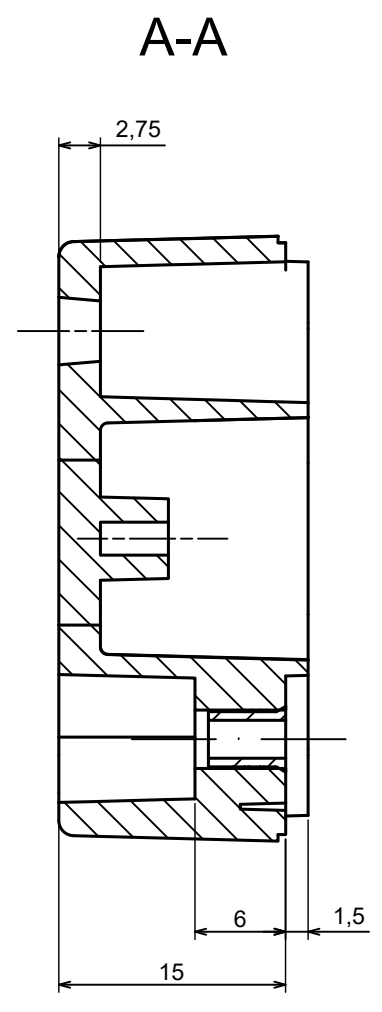

All rights reserved, Copyright Kradox 2023		
Product model	Enclosure ZP60.40.30S TM - Assembly	
Format: A3	Material: PC, ABS	
Scale 2:1	Tolerance: +/- 0.5	

All rights reserved, Copyright Kradox 2023	
Product model	Enclosure ZP60.40.30S TM - Base PZ60.40.15 TM
Format: A3	Material: PC, ABS
Scale 2:1	Tolerance: +/- 0.5

All rights reserved, Copyright Kradox 2023

Product model Enclosure ZP60.40.30S TM - Cover ZP60.40.15S

Format: A3 Material: PC, ABS

Scale 2:1 Tolerance: +/- 0.5

X-ON Electronics

Largest Supplier of Electrical and Electronic Components