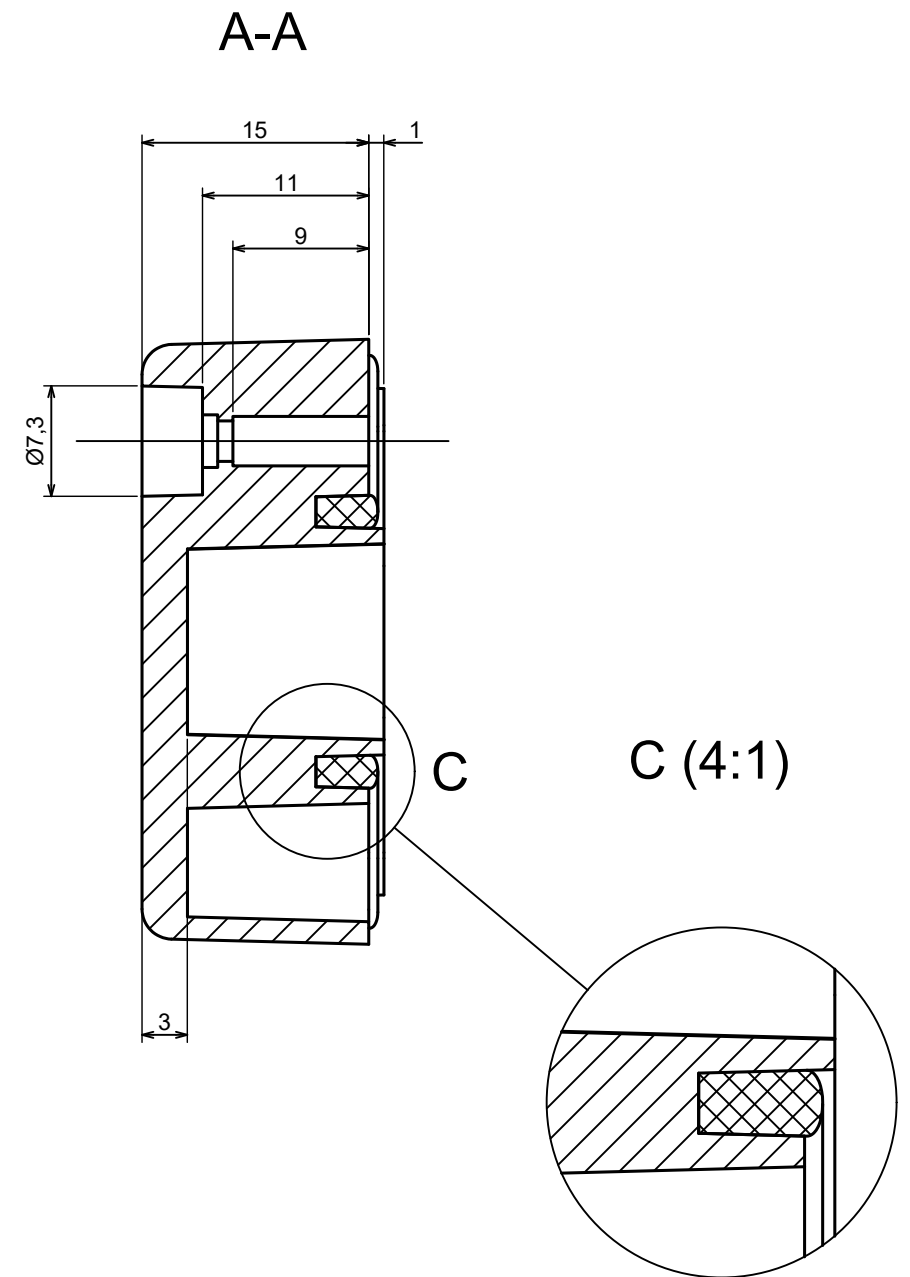

All rights reserved, Copyright Kradox 2023		
Product model	Enclosure ZP60.40.30S TM - Assembly	
Format: A3	Material: PC, ABS	
Scale 2:1	Tolerance: +/- 0.5	

All rights reserved, Copyright Kradox 2023	
Product model	Enclosure ZP60.40.30S TM - Base PZ60.40.15 TM
Format: A3	Material: PC, ABS
Scale 2:1	Tolerance: +/- 0.5

All rights reserved, Copyright Kradox 2023

Product model Enclosure ZP60.40.30S TM - Cover ZP60.40.15S

Format: A3 Material: PC, ABS

Scale 2:1 Tolerance: +/- 0.5

X-ON Electronics

Largest Supplier of Electrical and Electronic Components