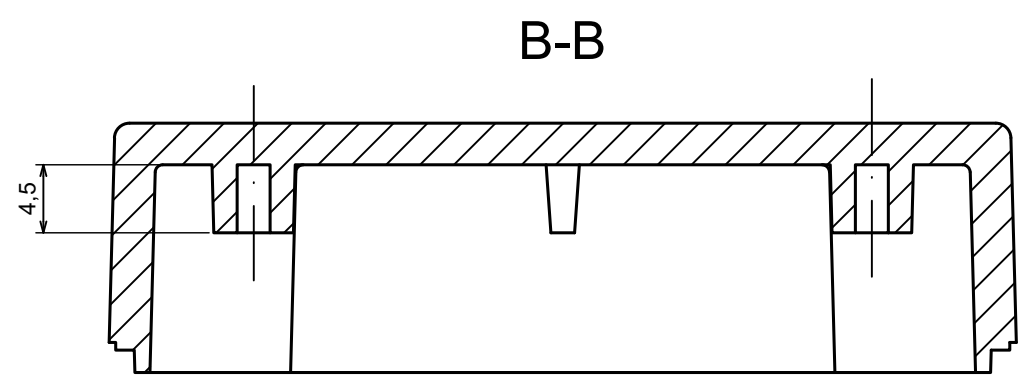

All rights reserved, Copyright Kradox 2023		
Product model	Enclosure ZP60.40.30S TM - Assembly	
Format: A3	Material: PC, ABS	
Scale 2:1	Tolerance: +/- 0.5	

All rights reserved, Copyright Kradox 2023	
Product model	Enclosure ZP60.40.30S TM - Base PZ60.40.15 TM
Format: A3	Material: PC, ABS
Scale 2:1	Tolerance: +/- 0.5

All rights reserved, Copyright Kradox 2023

Product model Enclosure ZP60.40.30S TM - Cover ZP60.40.15S

Format: A3 Material: PC, ABS

Scale 2:1 Tolerance: +/- 0.5

X-ON Electronics

Largest Supplier of Electrical and Electronic Components