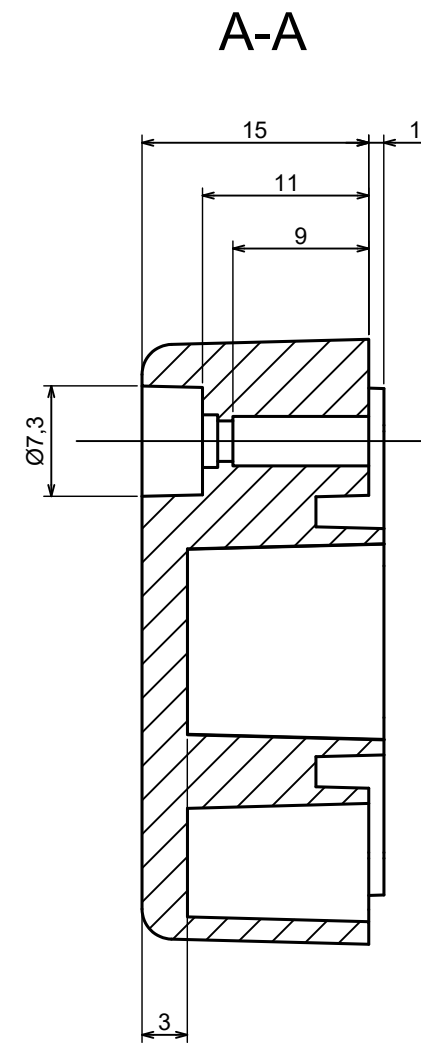

All rights reserved, Copyright Kradox 2023		
Product model	Enclosure ZP60.40.30 TM - Assembly	
Format: A3	Material: PC, ABS	
Scale 2:1	Tolerance: +/- 0.5	

All rights reserved, Copyright Kradox 2023	
Product model	Enclosure ZP60.40.30 TM - Base PZ60.40.15 TM
Format: A3	Material: PC, ABS
Scale 2:1	Tolerance: +/- 0.5

All rights reserved, Copyright Kradex 2023

Product model Enclosure ZP60.40.30 TM - Cover ZP60.40.15

Format: A3 Material: PC, ABS

Scale 2:1 Tolerance: +/- 0.5

X-ON Electronics

Largest Supplier of Electrical and Electronic Components