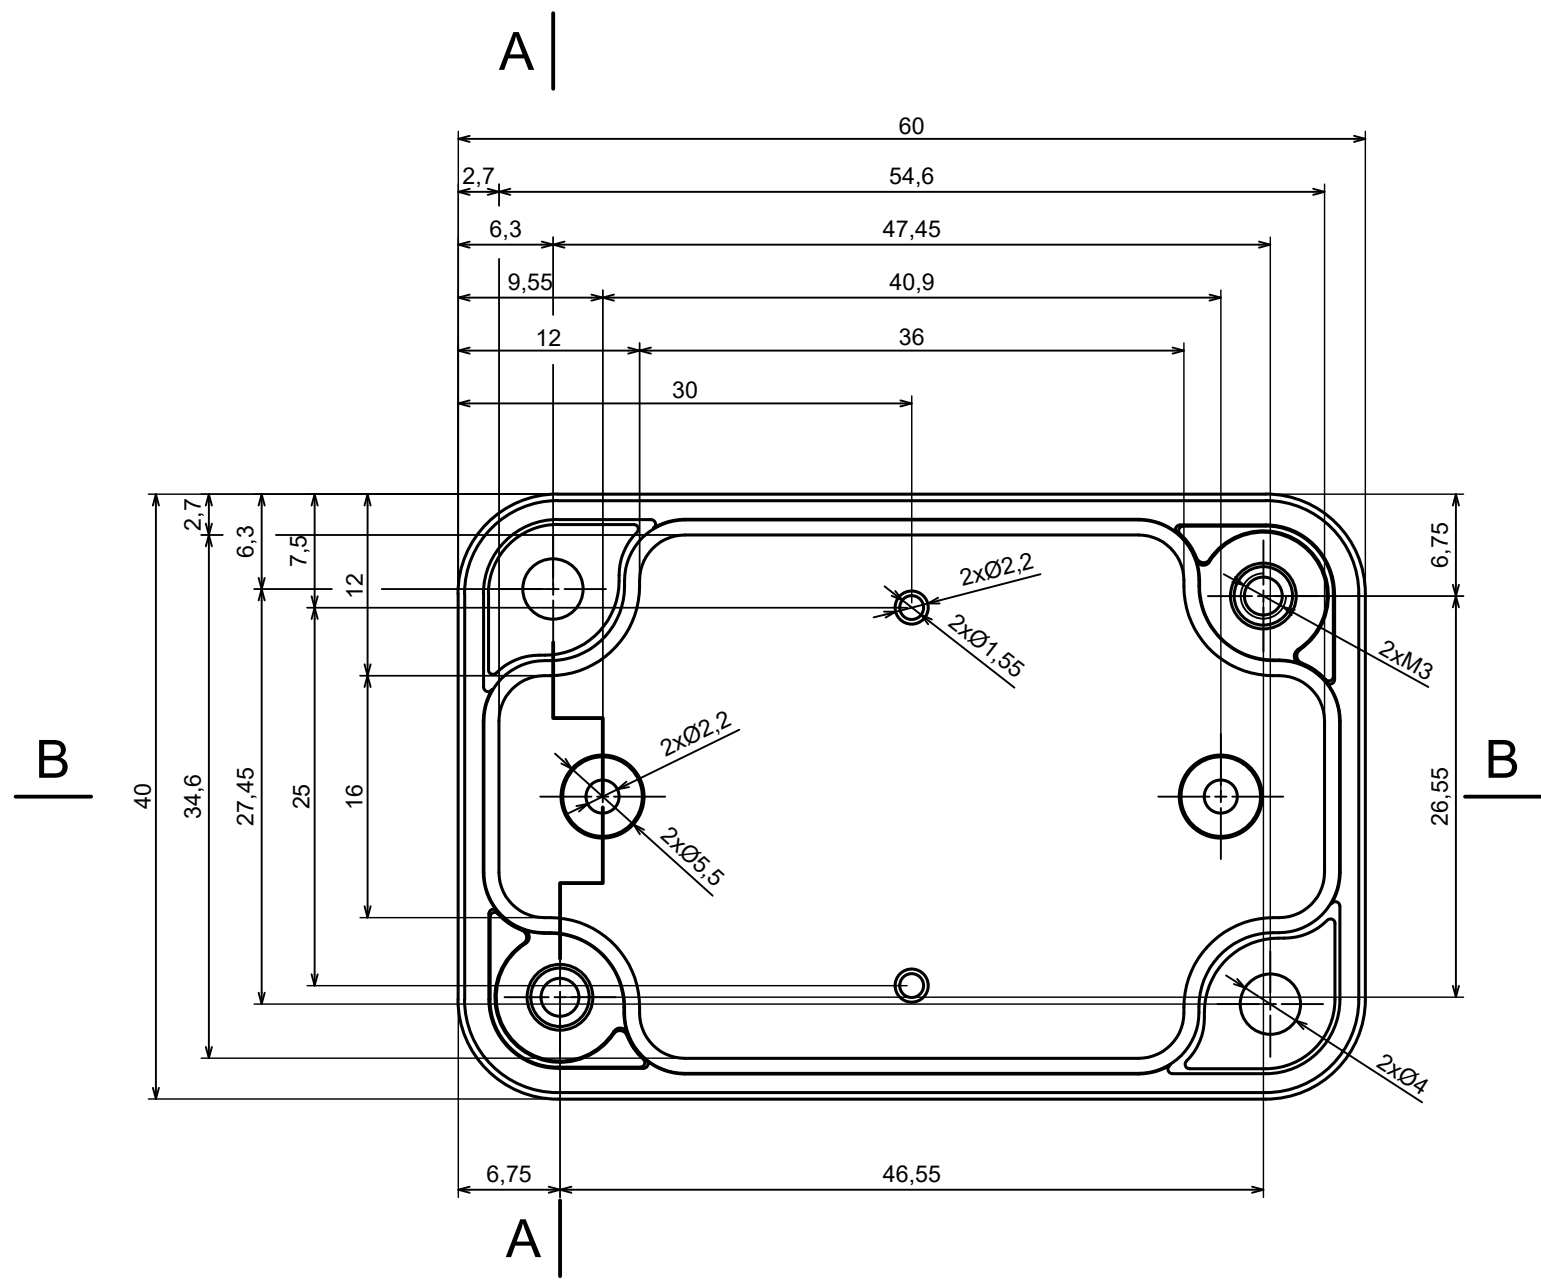

All rights reserved, Copyright Kradox 2023		
Product model	Enclosure ZP60.40.30 TM - Assembly	
Format: A3	Material: PC, ABS	
Scale 2:1	Tolerance: +/- 0.5	

All rights reserved, Copyright Kradox 2023	
Product model	Enclosure ZP60.40.30 TM - Base PZ60.40.15 TM
Format: A3	Material: PC, ABS
Scale 2:1	Tolerance: +/- 0.5

All rights reserved, Copyright Kradex 2023

Product model Enclosure ZP60.40.30 TM - Cover ZP60.40.15

Format: A3 Material: PC, ABS

Scale 2:1 Tolerance: +/- 0.5

X-ON Electronics

Largest Supplier of Electrical and Electronic Components