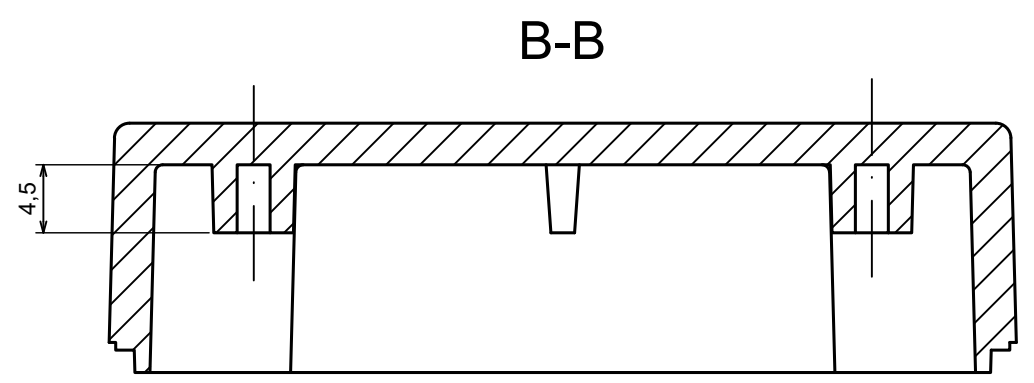

All rights reserved, Copyright Kradox 2023		
Product model	Enclosure ZP60.40.30 TM - Assembly	
Format: A3	Material: PC, ABS	
Scale 2:1	Tolerance: +/- 0.5	

All rights reserved, Copyright Kradox 2023	
Product model	Enclosure ZP60.40.30 TM - Base PZ60.40.15 TM
Format: A3	Material: PC, ABS
Scale 2:1	Tolerance: +/- 0.5

All rights reserved, Copyright Kradex 2023

Product model Enclosure ZP60.40.30 TM - Cover ZP60.40.15

Format: A3 Material: PC, ABS

Scale 2:1 Tolerance: +/- 0.5

X-ON Electronics

Largest Supplier of Electrical and Electronic Components