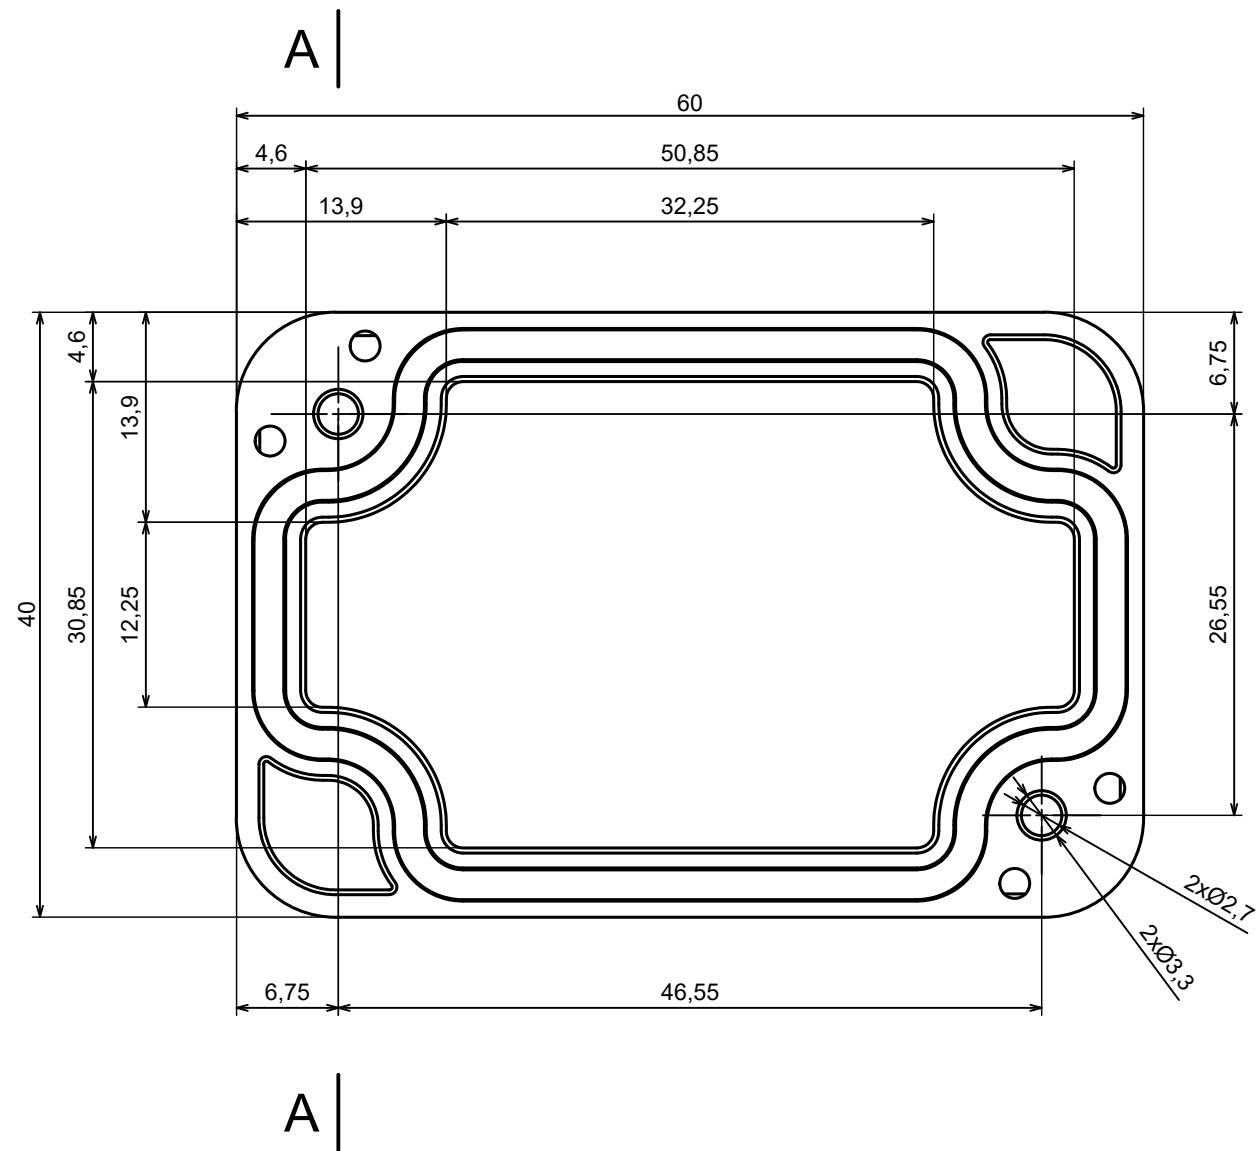

All rights reserved, Copyright Kradox 2023		
Product model	Enclosure ZP60.40.30 TM - Assembly	
Format: A3	Material: PC, ABS	
Scale 2:1	Tolerance: +/- 0.5	

All rights reserved, Copyright Kradox 2023	
Product model	Enclosure ZP60.40.30 TM - Base PZ60.40.15 TM
Format: A3	Material: PC, ABS
Scale 2:1	Tolerance: +/- 0.5

All rights reserved, Copyright Kradex 2023

Product model Enclosure ZP60.40.30 TM - Cover ZP60.40.15

Format: A3 Material: PC, ABS

Scale 2:1 Tolerance: +/- 0.5

X-ON Electronics

Largest Supplier of Electrical and Electronic Components