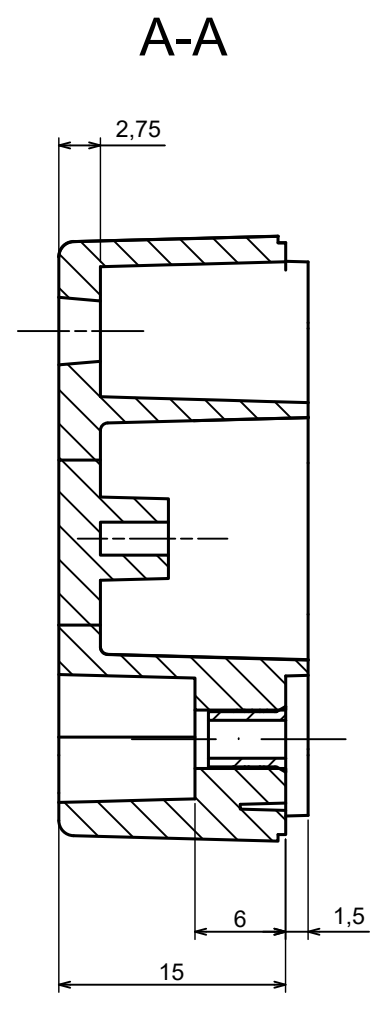

All rights reserved, Copyright Kradox 2023		
Product model	Enclosure ZP60.40.30 TM - Assembly	
Format: A3	Material: PC, ABS	
Scale 2:1	Tolerance: +/- 0.5	

All rights reserved, Copyright Kradox 2023	
Product model	Enclosure ZP60.40.30 TM - Base PZ60.40.15 TM
Format: A3	Material: PC, ABS
Scale 2:1	Tolerance: +/- 0.5

All rights reserved, Copyright Kradex 2023

Product model Enclosure ZP60.40.30 TM - Cover ZP60.40.15

Format: A3 Material: PC, ABS

Scale 2:1 Tolerance: +/- 0.5

X-ON Electronics

Largest Supplier of Electrical and Electronic Components