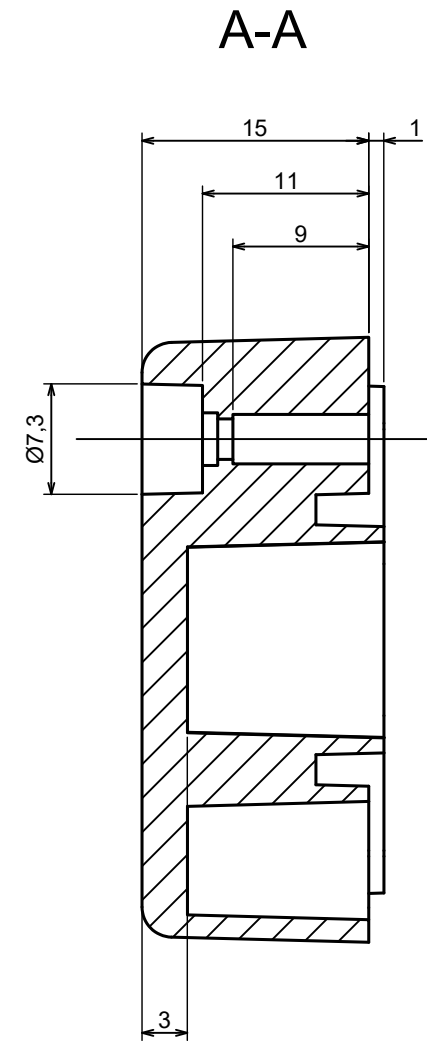

All rights reserved, Copyright Kradox 2023		
Product model	Enclosure ZP60.40.30 TM - Assembly	
Format: A3	Material: PC, ABS	
Scale 2:1	Tolerance: +/- 0.5	

All rights reserved, Copyright Kradox 2023	
Product model	Enclosure ZP60.40.30 TM - Base PZ60.40.15 TM
Format: A3	Material: PC, ABS
Scale 2:1	Tolerance: +/- 0.5

All rights reserved, Copyright Kradex 2023

Product model Enclosure ZP60.40.30 TM - Cover ZP60.40.15

Format: A3 Material: PC, ABS

Scale 2:1 Tolerance: +/- 0.5

X-ON Electronics

Largest Supplier of Electrical and Electronic Components