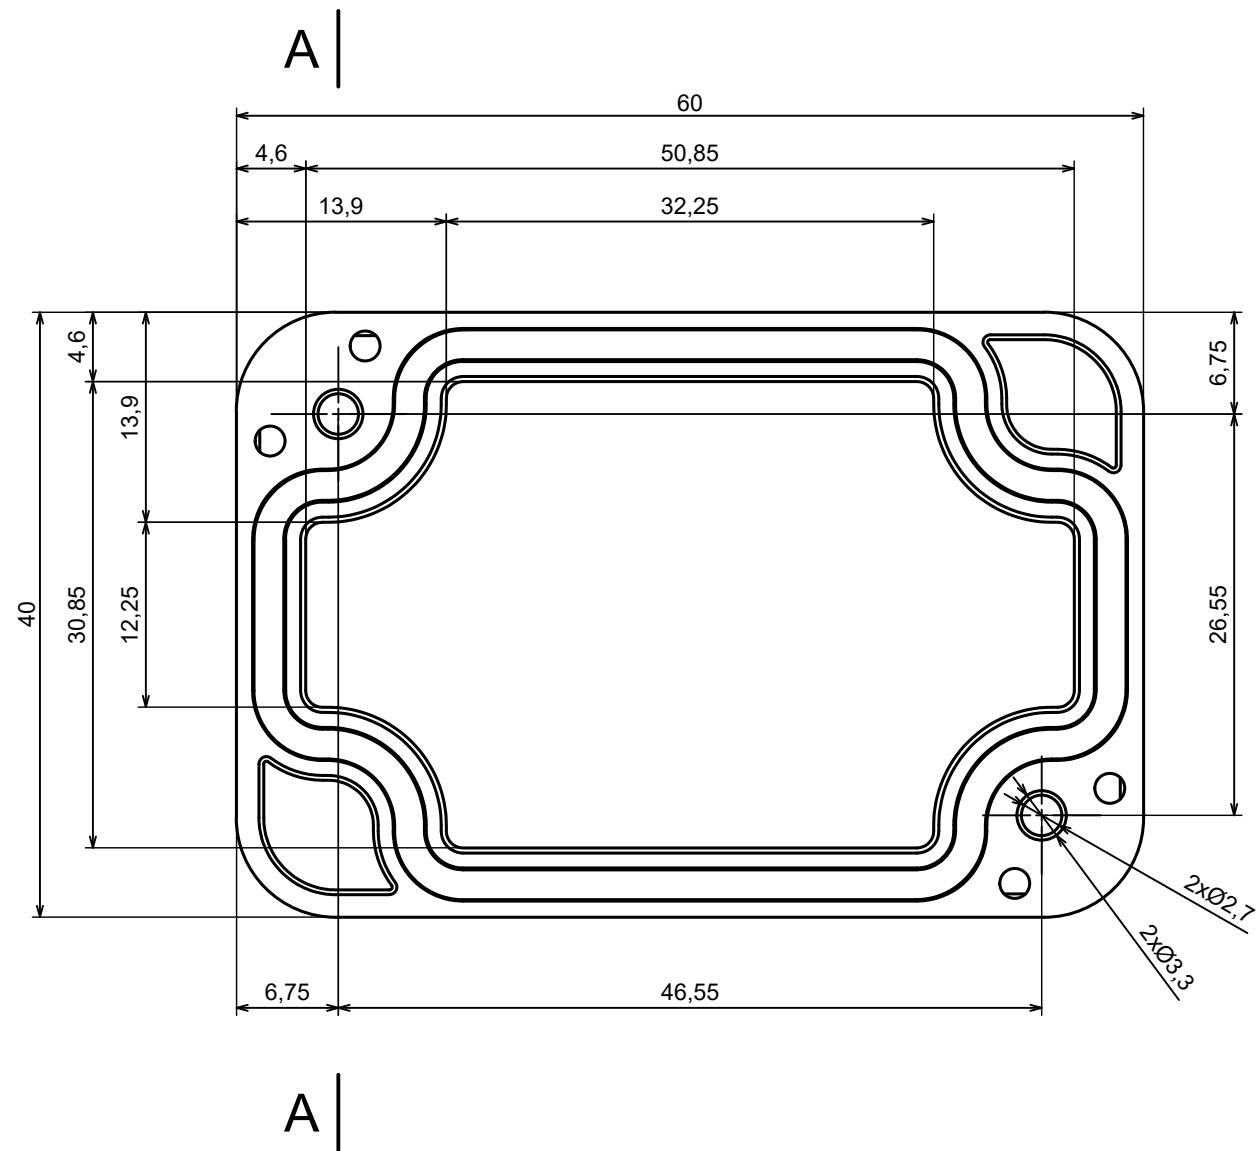

All rights reserved, Copyright Kradox 2023		
Product model	Enclosure ZP60.40.30 TM - Assembly	
Format: A3	Material: PC, ABS	
Scale 2:1	Tolerance: +/- 0.5	

All rights reserved, Copyright Kradox 2023	
Product model	Enclosure ZP60.40.30 TM - Base PZ60.40.15 TM
Format: A3	Material: PC, ABS
Scale 2:1	Tolerance: +/- 0.5

All rights reserved, Copyright Kradex 2023

Product model Enclosure ZP60.40.30 TM - Cover ZP60.40.15

Format: A3 Material: PC, ABS

Scale 2:1 Tolerance: +/- 0.5