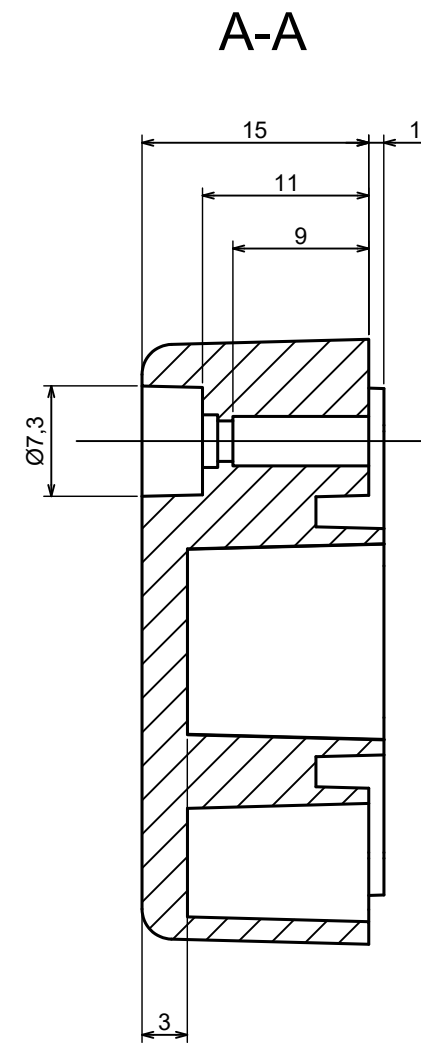

All rights reserved, Copyright Kradox 2023		
Product model	Enclosure ZP60.40.30 TM - Assembly	
Format: A3	Material: PC, ABS	
Scale 2:1	Tolerance: +/- 0.5	

All rights reserved, Copyright Kradox 2023	
Product model	Enclosure ZP60.40.30 TM - Base PZ60.40.15 TM
Format: A3	Material: PC, ABS
Scale 2:1	Tolerance: +/- 0.5

All rights reserved, Copyright Kradex 2023

Product model Enclosure ZP60.40.30 TM - Cover ZP60.40.15

Format: A3 Material: PC, ABS

Scale 2:1 Tolerance: +/- 0.5