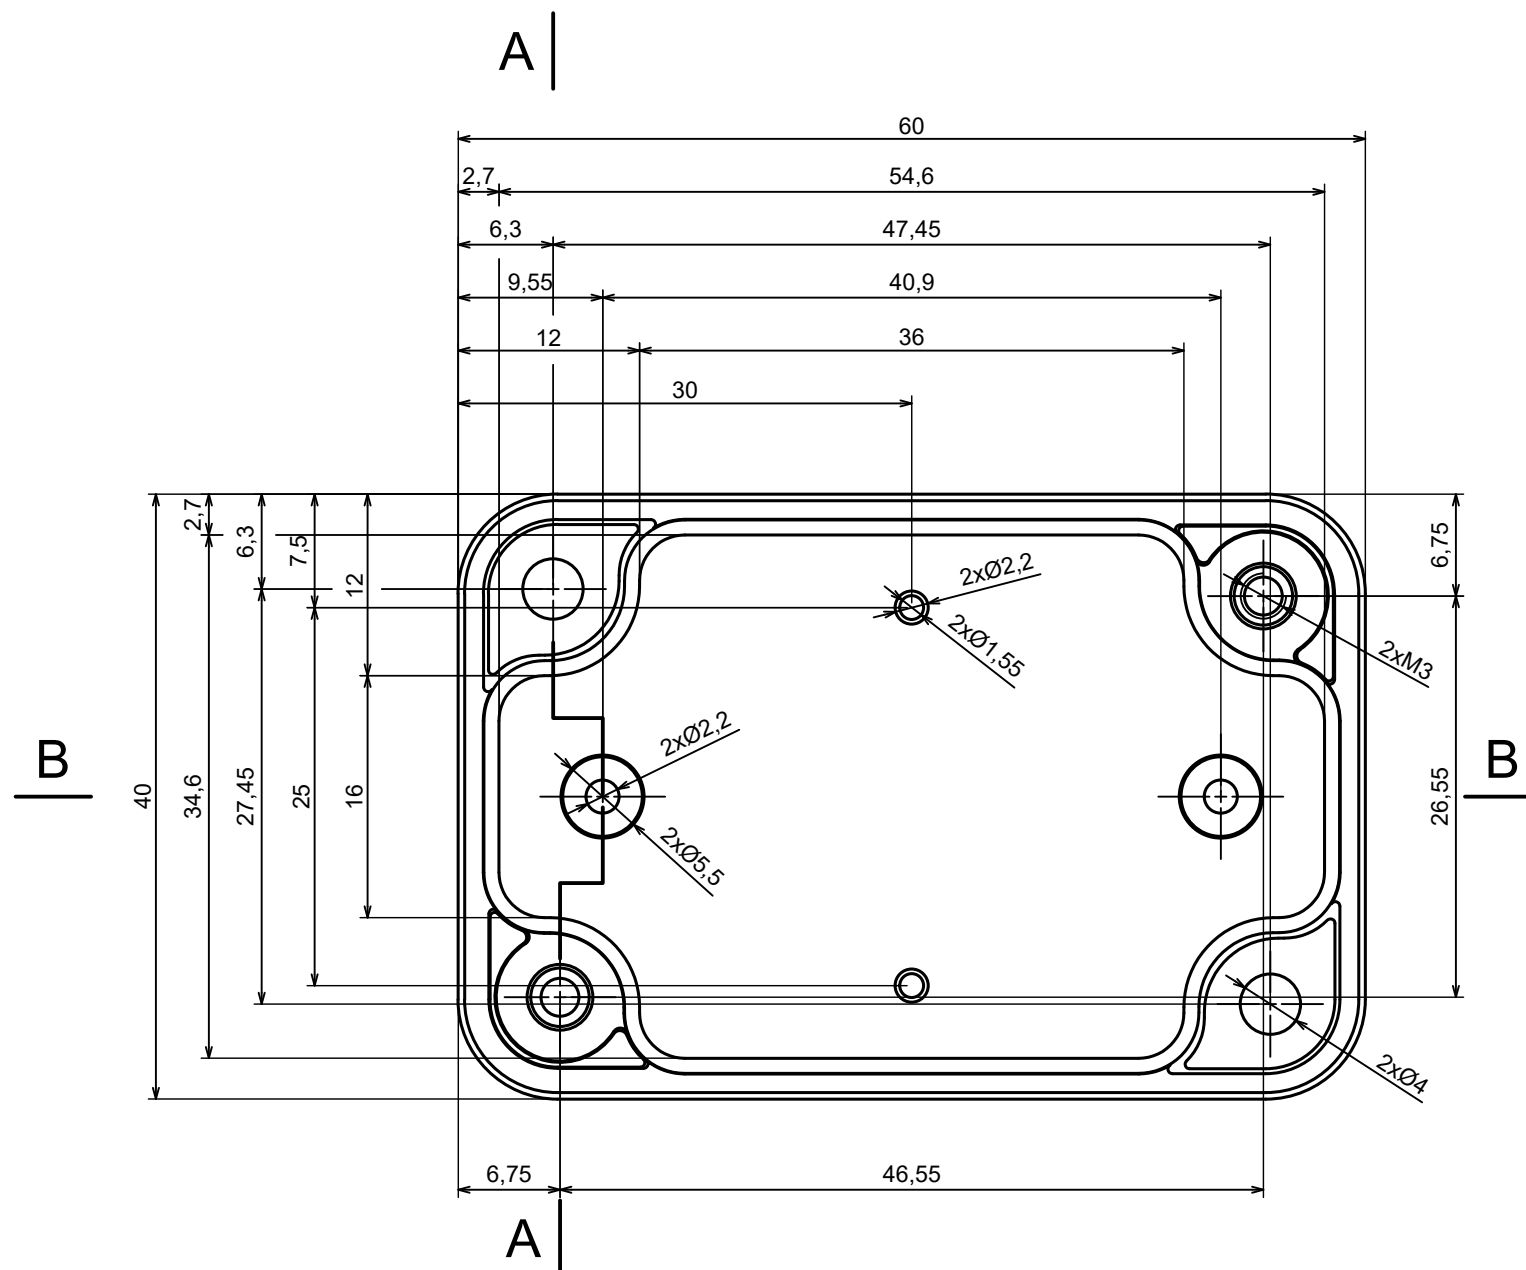

All rights reserved, Copyright Kradox 2023		
Product model	Enclosure ZP60.40.30 TM - Assembly	
Format: A3	Material: PC, ABS	
Scale 2:1	Tolerance: +/- 0.5	

All rights reserved, Copyright Kradox 2023	
Product model	Enclosure ZP60.40.30 TM - Base PZ60.40.15 TM
Format: A3	Material: PC, ABS
Scale 2:1	Tolerance: +/- 0.5

All rights reserved, Copyright Kradex 2023

Product model Enclosure ZP60.40.30 TM - Cover ZP60.40.15

Format: A3 Material: PC, ABS

Scale 2:1 Tolerance: +/- 0.5