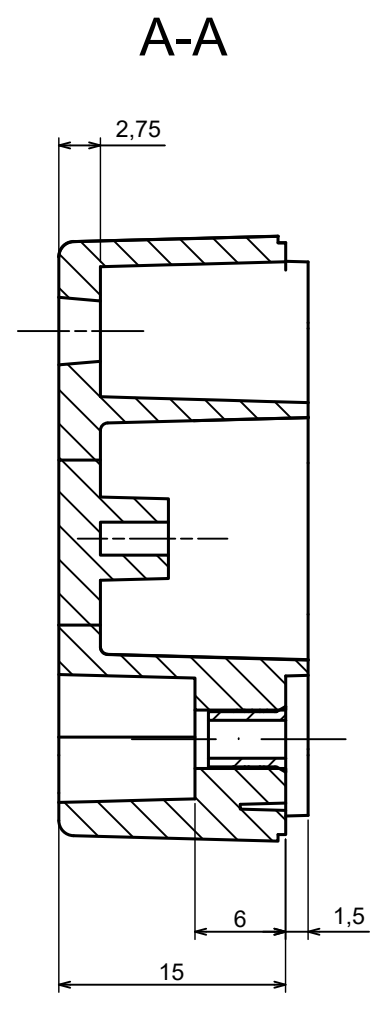

All rights reserved, Copyright Kradox 2023		
Product model	Enclosure ZP60.40.30 TM - Assembly	
Format: A3	Material: PC, ABS	
Scale 2:1	Tolerance: +/- 0.5	

All rights reserved, Copyright Kradox 2023	
Product model	Enclosure ZP60.40.30 TM - Base PZ60.40.15 TM
Format: A3	Material: PC, ABS
Scale 2:1	Tolerance: +/- 0.5

All rights reserved, Copyright Kradex 2023

Product model Enclosure ZP60.40.30 TM - Cover ZP60.40.15

Format: A3 Material: PC, ABS

Scale 2:1 Tolerance: +/- 0.5