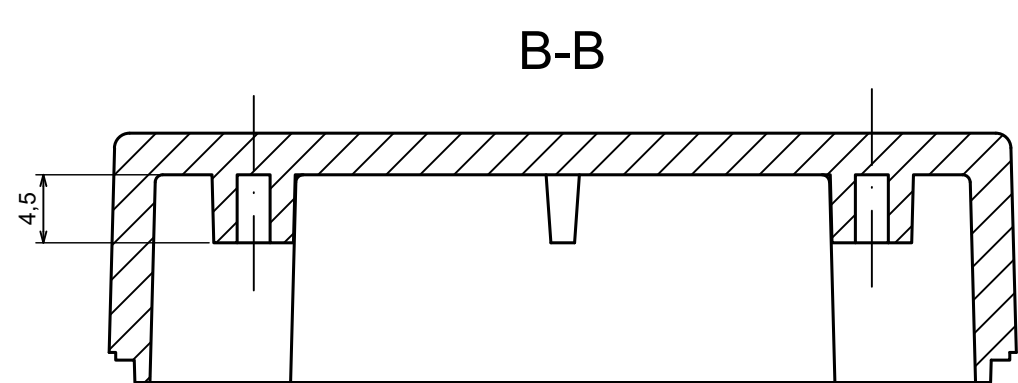

All rights reserved, Copyright Kradox 2023		
Product model	Enclosure ZP60.40.30 TM - Assembly	
Format: A3	Material: PC, ABS	
Scale 2:1	Tolerance: +/- 0.5	

All rights reserved, Copyright Kradox 2023	
Product model	Enclosure ZP60.40.30 TM - Base PZ60.40.15 TM
Format: A3	Material: PC, ABS
Scale 2:1	Tolerance: +/- 0.5

All rights reserved, Copyright Kradex 2023

Product model Enclosure ZP60.40.30 TM - Cover ZP60.40.15

Format: A3 Material: PC, ABS

Scale 2:1 Tolerance: +/- 0.5