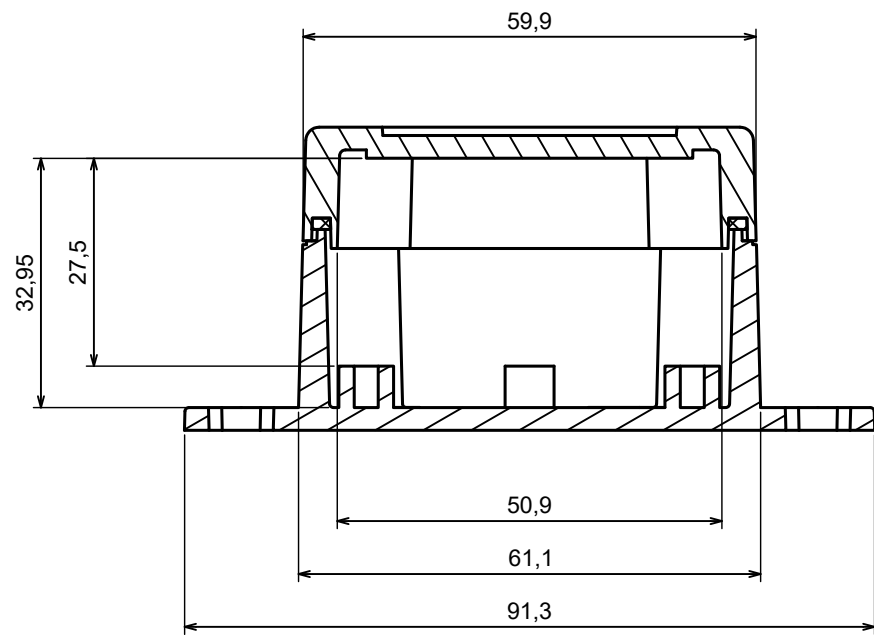

A |

A |

A-A

All rights reserved, Copyright Kradex 2023		
Product model	Enclosure ZP60.60.40Sub TM - Assembly	
Format: A3	Material: ASA	
Scale 1:1	Tolerance: +/- 0.5	

All rights reserved, Copyright Kradox 2023		
Product model	Enclosure ZP60.60.40Sb TM - Base ZP60.60.25b TM	
Format: A3	Material: ASA	
Scale 1:2	Tolerance: +/- 0.5	

All rights reserved, Copyright Kradex 2023		
Product model	Enclosure ZP60.60.40Sb TM - Cover ZP60.60.15Sb	
Format: A3	Material: ASA	
Scale 1:1	Tolerance: +/- 0.5	