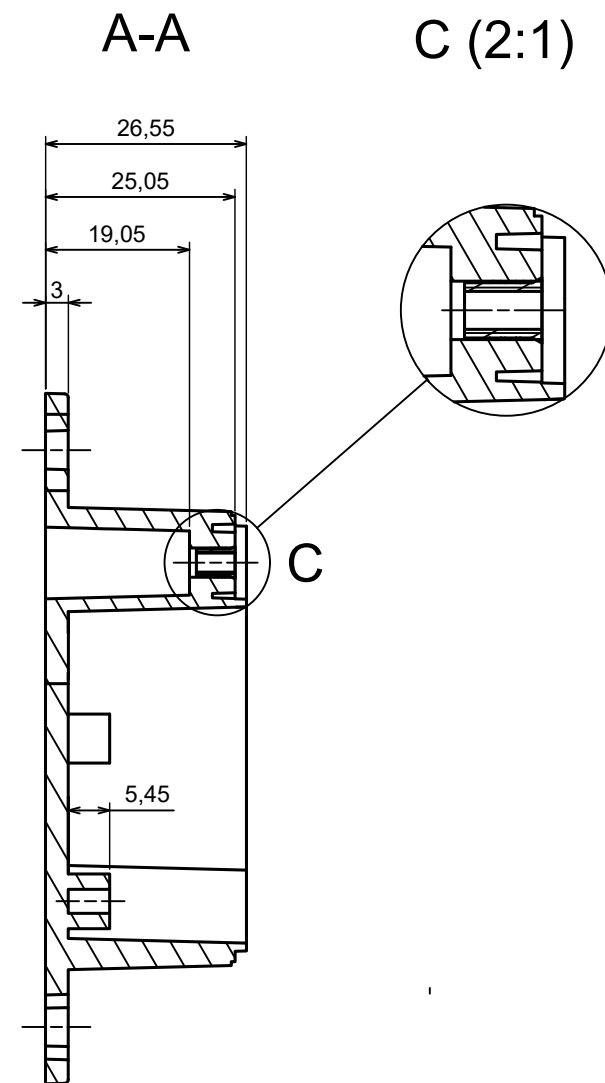

A |

A |

A-A

All rights reserved, Copyright Kradex 2023		
Product model	Enclosure ZP60.60.40Sub TM - Assembly	
Format: A3	Material: ASA	
Scale 1:1	Tolerance: +/- 0.5	

All rights reserved, Copyright Kradox 2023		
Product model	Enclosure ZP60.60.40Sb TM - Base ZP60.60.25b TM	
Format: A3	Material: ASA	
Scale 1:2	Tolerance: +/- 0.5	

All rights reserved, Copyright Kradex 2023		
Product model	Enclosure ZP60.60.40Sb TM - Cover ZP60.60.15Sb	
Format: A3	Material: ASA	
Scale 1:1	Tolerance: +/- 0.5	