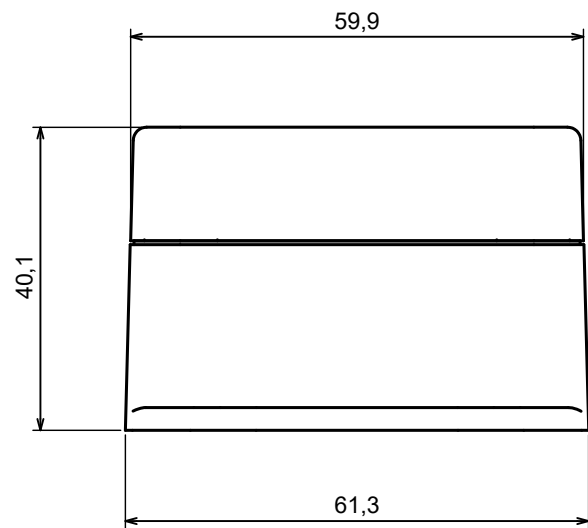

A |

A |

A-A

All rights reserved, Copyright Kradex 2023		
Product model	Enclosure ZP60.60.40Sub TM - Assembly	
Format: A3	Material: ASA	
Scale 1:1	Tolerance: +/- 0.5	

All rights reserved, Copyright Kradox 2023		
Product model	Enclosure ZP60.60.40Sb TM - Base ZP60.60.25b TM	
Format: A3	Material: ASA	
Scale 1:2	Tolerance: +/- 0.5	

All rights reserved, Copyright Kradex 2023		
Product model	Enclosure ZP60.60.40Sb TM - Cover ZP60.60.15Sb	
Format: A3	Material: ASA	
Scale 1:1	Tolerance: +/- 0.5	