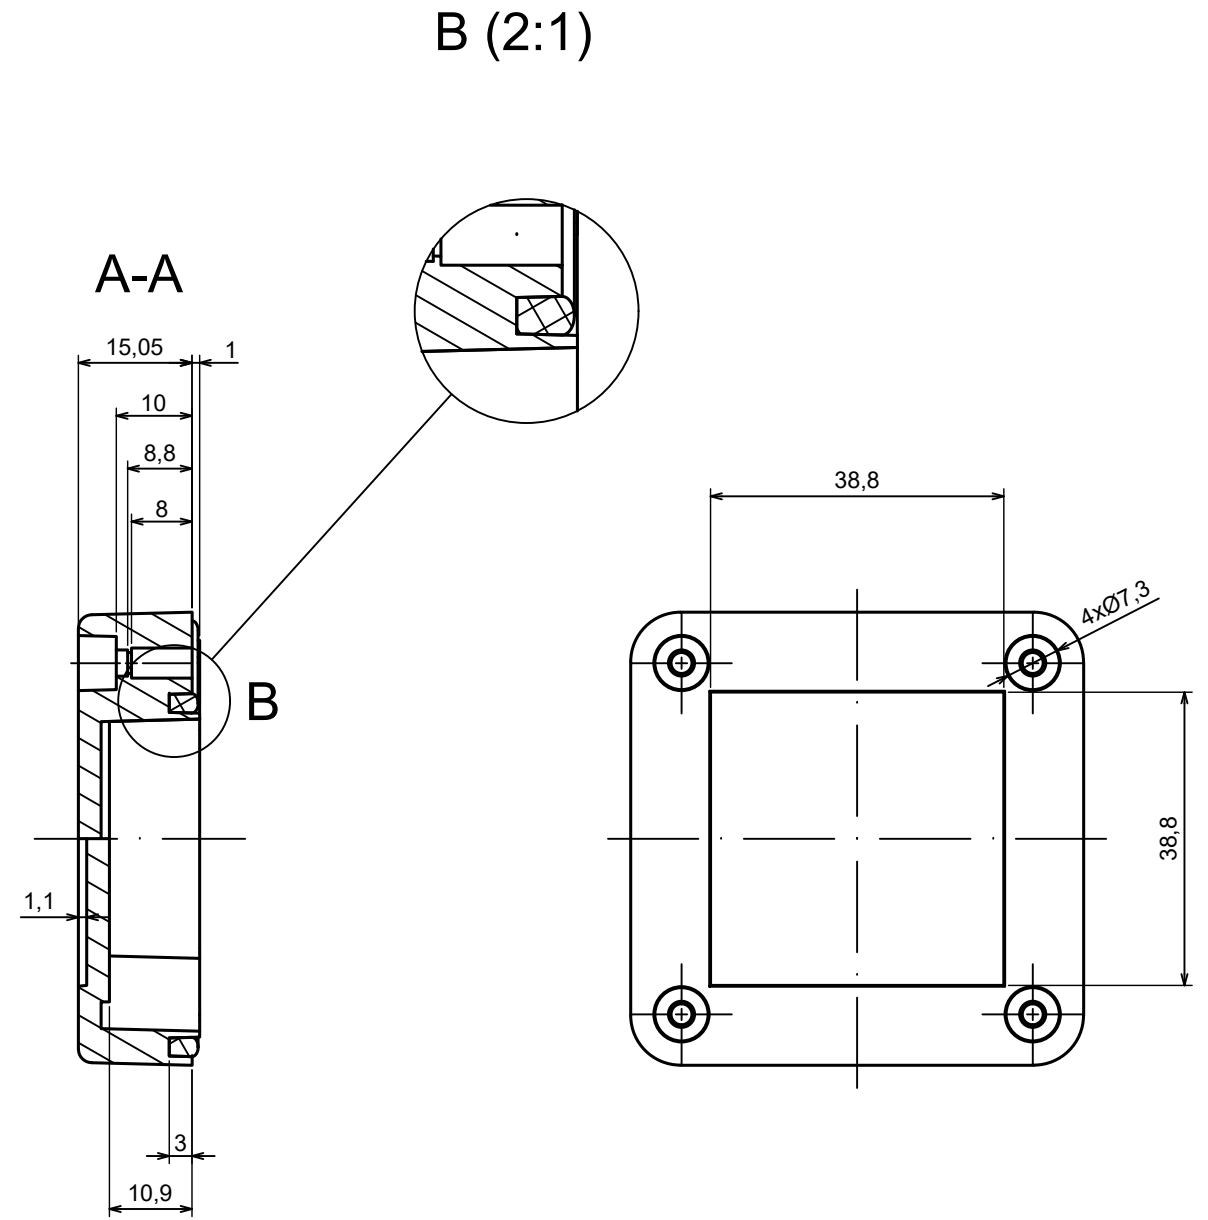

A |

A |

A-A

All rights reserved, Copyright Kradex 2023		
Product model	Enclosure ZP60.60.40Sub TM - Assembly	
Format: A3	Material: ASA	
Scale 1:1	Tolerance: +/- 0.5	

All rights reserved, Copyright Kradox 2023		
Product model	Enclosure ZP60.60.40Sb TM - Base ZP60.60.25b TM	
Format: A3	Material: ASA	
Scale 1:2	Tolerance: +/- 0.5	

All rights reserved, Copyright Kradex 2023		
Product model	Enclosure ZP60.60.40Sb TM - Cover ZP60.60.15Sb	
Format: A3	Material: ASA	
Scale 1:1	Tolerance: +/- 0.5	