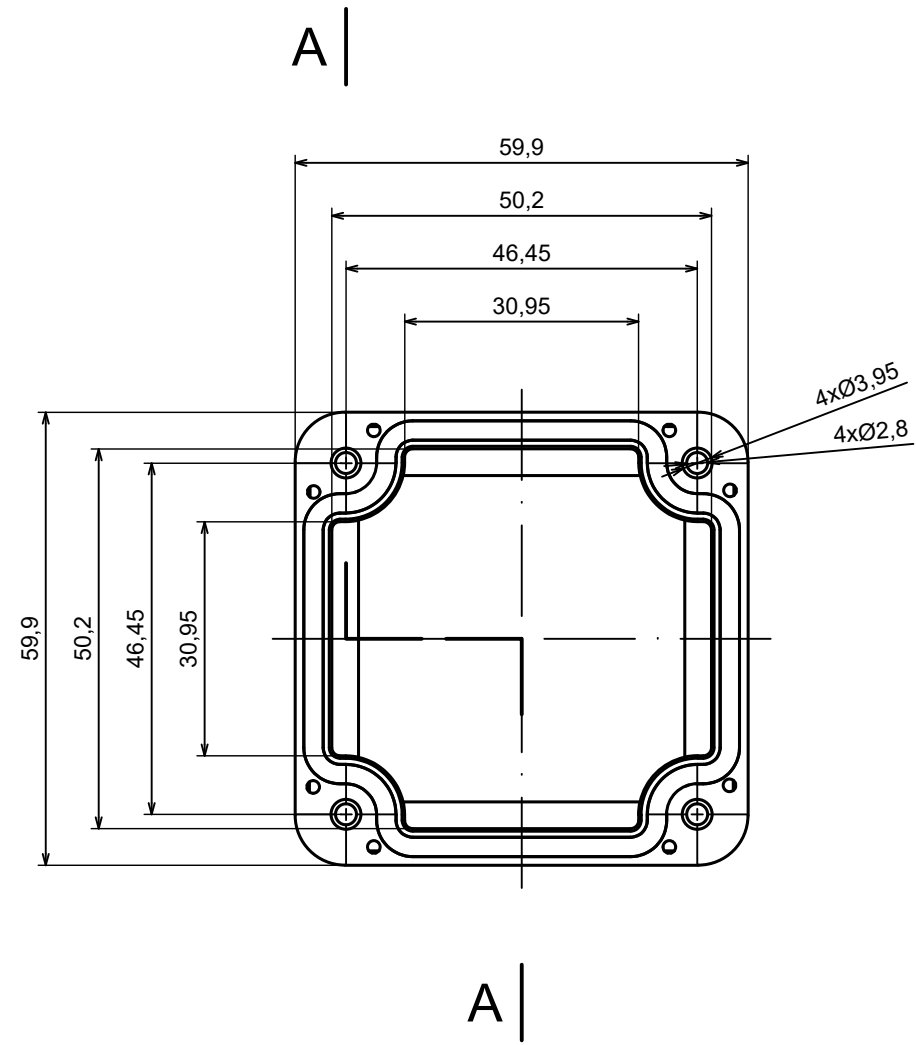

A |

A |

A-A

All rights reserved, Copyright Kradex 2023		
Product model	Enclosure ZP60.60.40Sub TM - Assembly	
Format: A3	Material: ASA	
Scale 1:1	Tolerance: +/- 0.5	

All rights reserved, Copyright Kradox 2023		
Product model	Enclosure ZP60.60.40Sb TM - Base ZP60.60.25b TM	
Format: A3	Material: ASA	
Scale 1:2	Tolerance: +/- 0.5	

All rights reserved, Copyright Kradex 2023		
Product model	Enclosure ZP60.60.40Sb TM - Cover ZP60.60.15Sb	
Format: A3	Material: ASA	
Scale 1:1	Tolerance: +/- 0.5	