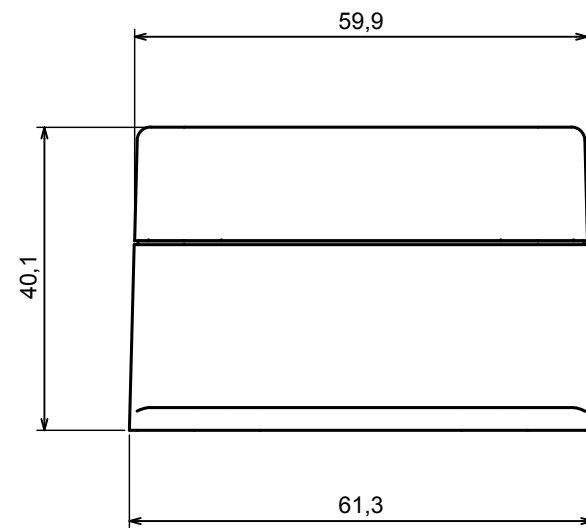

A |

A |

A-A

All rights reserved, Copyright Kradox 2020

Product model Enclosure ZP60.60.40SU TM - Assembly

Format: A3 Material: PC, ABS

Scale 1:1 Tolerance: +/- 0.5

A |

All rights reserved, Copyright Kradox 2020	
Product model	Enclosure ZP60.60.40S TM - Base ZP60.60.25 TM
Format: A3	Material: PC, ABS
Scale 1:2	Tolerance: +/- 0.5

All rights reserved, Copyright Kradex 2020	
Product model	Enclosure ZP60.60.40S TM - Cover ZP60.60.15S
Format: A3	Material: PC, ABS
Scale 1:1	Tolerance: +/- 0.5