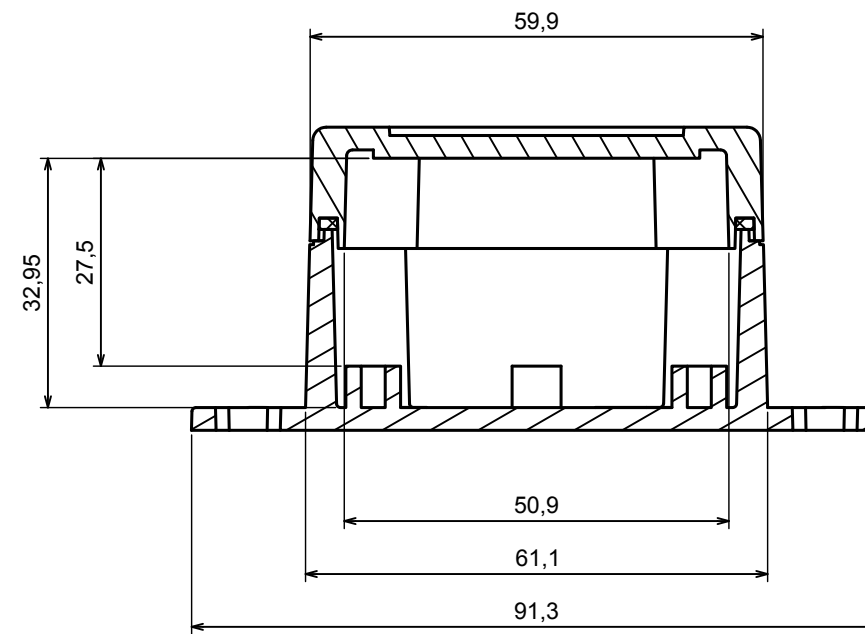

A |

A |

A-A

All rights reserved, Copyright Kradox 2020

Product model Enclosure ZP60.60.40SU TM - Assembly

Format: A3 Material: PC, ABS

Scale 1:1 Tolerance: +/- 0.5

A |

All rights reserved, Copyright Kradox 2020	
Product model	Enclosure ZP60.60.40S TM - Base ZP60.60.25 TM
Format: A3	Material: PC, ABS
Scale 1:2	Tolerance: +/- 0.5

All rights reserved, Copyright Kradex 2020	
Product model	Enclosure ZP60.60.40S TM - Cover ZP60.60.15S
Format: A3	Material: PC, ABS
Scale 1:1	Tolerance: +/- 0.5