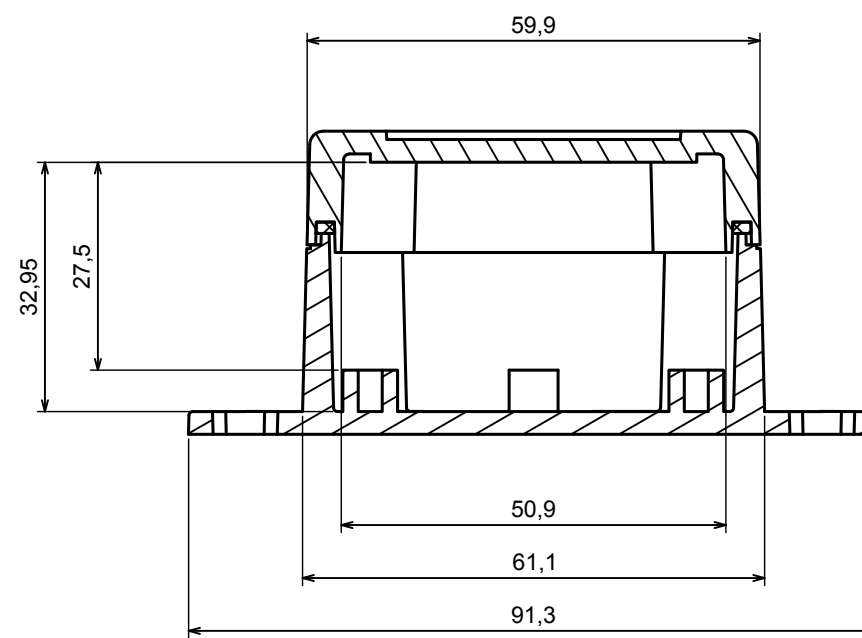

A |

A |

A-A

All rights reserved, Copyright Kradox 2020

Product model Enclosure ZP60.60.40SU TM - Assembly

Format: A3 Material: PC, ABS

Scale 1:1 Tolerance: +/- 0.5

A |

All rights reserved, Copyright Kradox 2020

Product model: Enclosure ZP60.60.40S TM - Base ZP60.60.25 TM

Format: A3 Material: PC, ABS

Scale 1:2 Tolerance: +/- 0.5

All rights reserved, Copyright Kradex 2020	
Product model	Enclosure ZP60.60.40S TM - Cover ZP60.60.15S
Format: A3	Material: PC, ABS
Scale 1:1	Tolerance: +/- 0.5