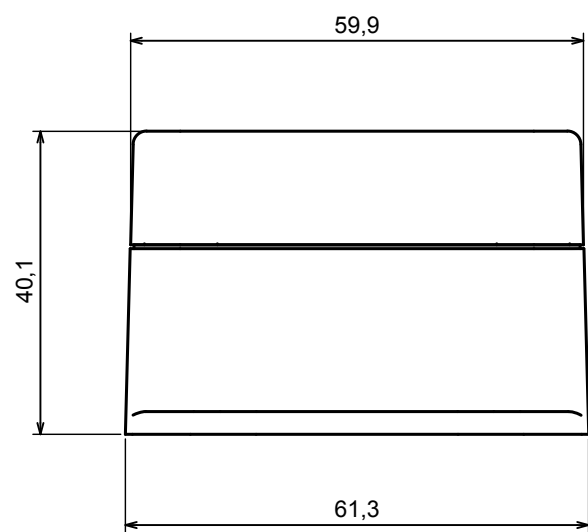

A |

A |

A-A

All rights reserved, Copyright Kradox 2020

Product model Enclosure ZP60.60.40SU TM - Assembly

Format: A3 Material: PC, ABS

Scale 1:1 Tolerance: +/- 0.5

A |

All rights reserved, Copyright Kradox 2020

Product model: Enclosure ZP60.60.40S TM - Base ZP60.60.25 TM

Format: A3 Material: PC, ABS

Scale 1:2 Tolerance: +/- 0.5

All rights reserved, Copyright Kradex 2020	
Product model	Enclosure ZP60.60.40S TM - Cover ZP60.60.15S
Format: A3	Material: PC, ABS
Scale 1:1	Tolerance: +/- 0.5