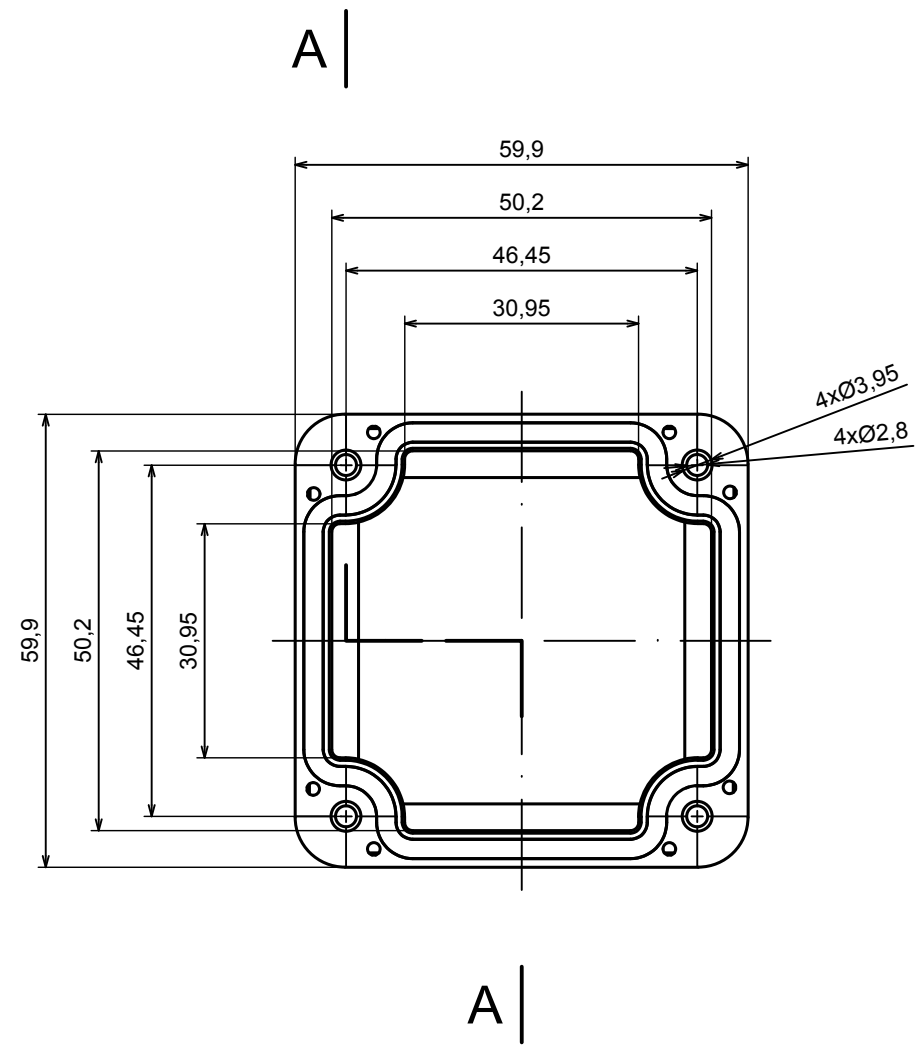

A |

A |

A-A

All rights reserved, Copyright Kradox 2020

Product model Enclosure ZP60.60.40SU TM - Assembly

Format: A3 Material: PC, ABS

Scale 1:1 Tolerance: +/- 0.5

A |

All rights reserved, Copyright Kradox 2020	
Product model	Enclosure ZP60.60.40S TM - Base ZP60.60.25 TM
Format: A3	Material: PC, ABS
Scale 1:2	Tolerance: +/- 0.5

All rights reserved, Copyright Kradex 2020

Product model Enclosure ZP60.60.40S TM - Cover ZP60.60.15S

Format: A3 Material: PC, ABS

Scale 1:1 Tolerance: +/- 0.5

X-ON Electronics

Largest Supplier of Electrical and Electronic Components

Click to view similar products for [Enclosures, Boxes & Cases](#) category: