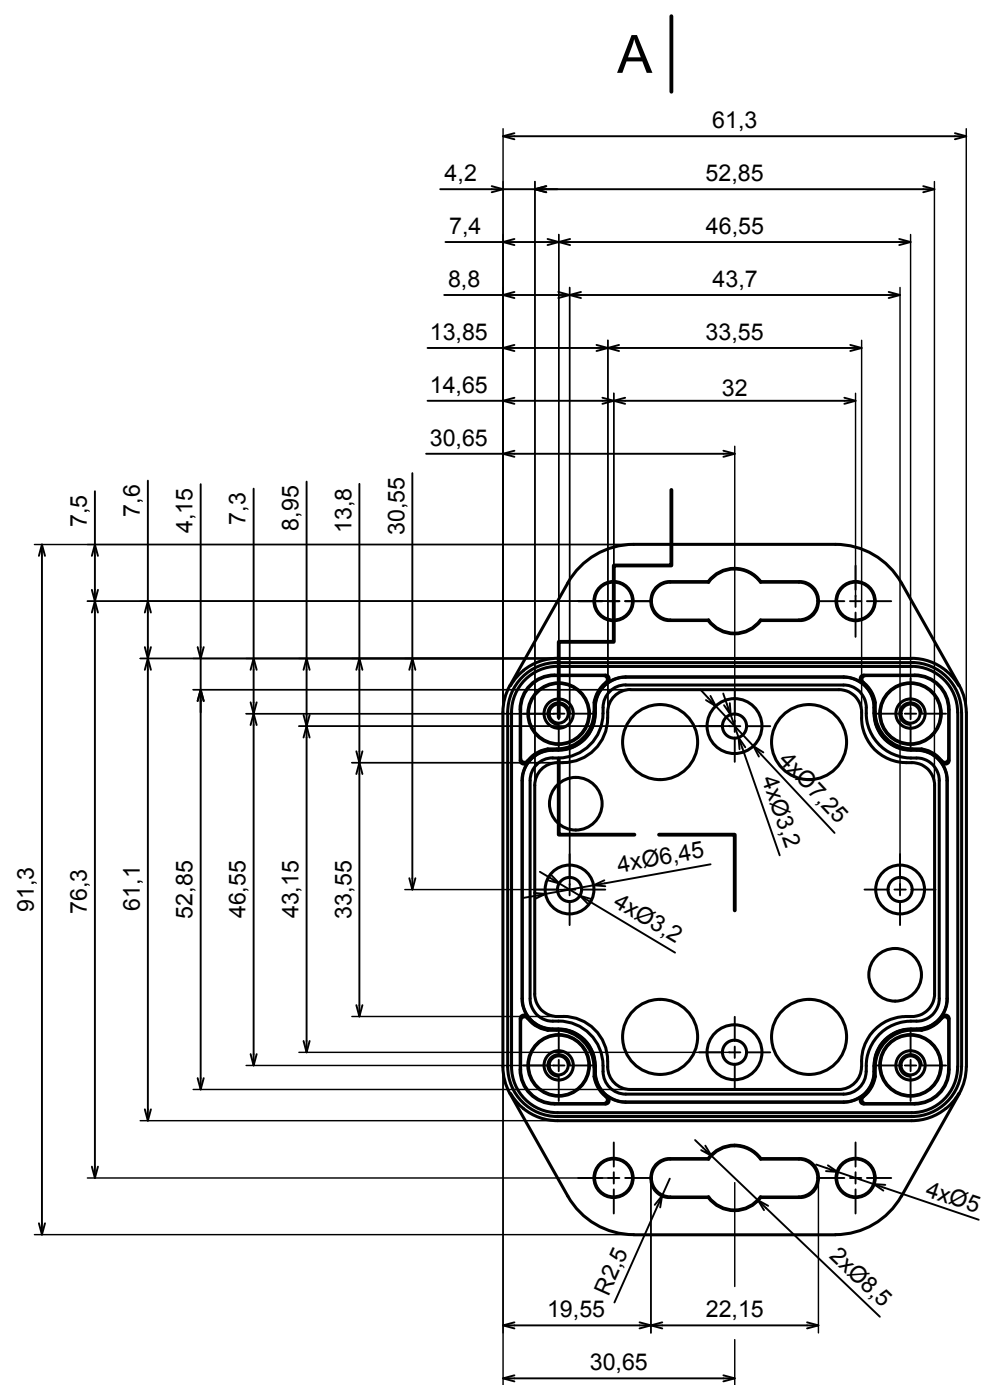

A |

A |

A-A

All rights reserved, Copyright Kradox 2020

Product model Enclosure ZP60.60.40SU TM - Assembly

Format: A3 Material: PC, ABS

Scale 1:1 Tolerance: +/- 0.5

A |

All rights reserved, Copyright Kradox 2020	
Product model	Enclosure ZP60.60.40S TM - Base ZP60.60.25 TM
Format: A3	Material: PC, ABS
Scale 1:2	Tolerance: +/- 0.5

All rights reserved, Copyright Kradex 2020

Product model Enclosure ZP60.60.40S TM - Cover ZP60.60.15S

Format: A3 Material: PC, ABS

Scale 1:1 Tolerance: +/- 0.5

X-ON Electronics

Largest Supplier of Electrical and Electronic Components

Click to view similar products for [Enclosures, Boxes & Cases](#) category: