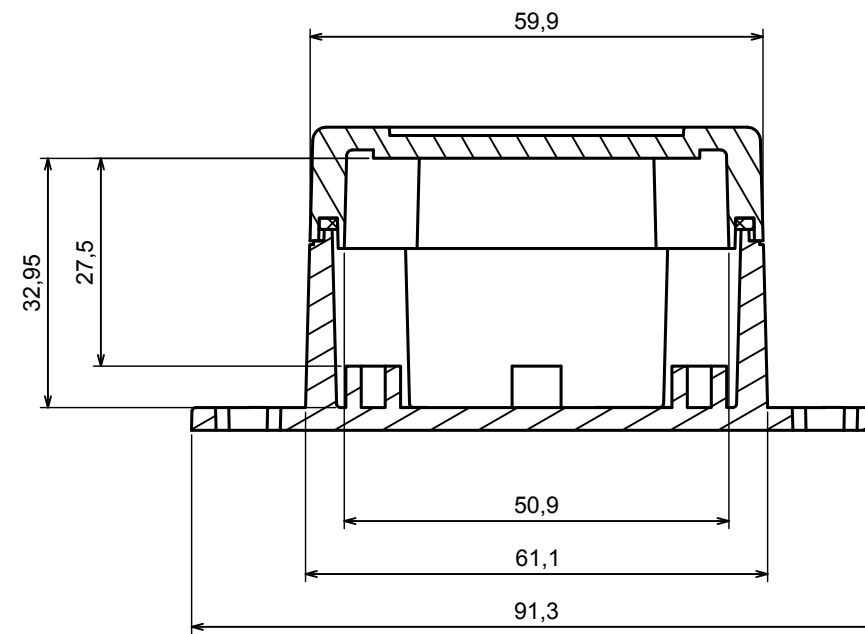

A |

A |

A-A

All rights reserved, Copyright Kradox 2020

Product model Enclosure ZP60.60.40SU TM - Assembly

Format: A3 Material: PC, ABS

Scale 1:1 Tolerance: +/- 0.5

A |

All rights reserved, Copyright Kradox 2020	
Product model	Enclosure ZP60.60.40S TM - Base ZP60.60.25 TM
Format: A3	Material: PC, ABS
Scale 1:2	Tolerance: +/- 0.5

All rights reserved, Copyright Kradex 2020

Product model Enclosure ZP60.60.40S TM - Cover ZP60.60.15S

Format: A3 Material: PC, ABS

Scale 1:1 Tolerance: +/- 0.5

X-ON Electronics

Largest Supplier of Electrical and Electronic Components

Click to view similar products for [Enclosures, Boxes & Cases](#) category: