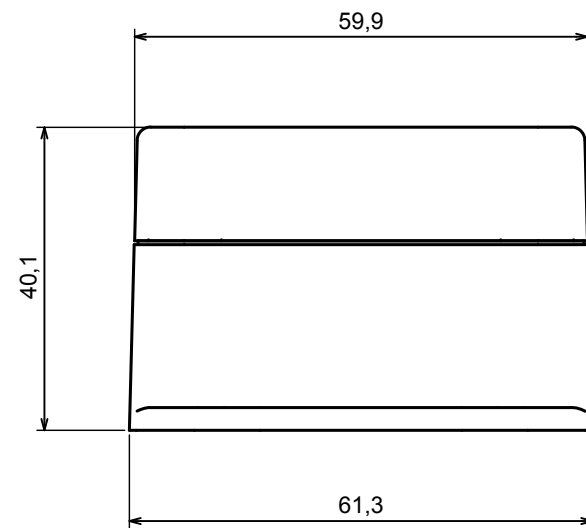

A |

A |

A-A

All rights reserved, Copyright Kradox 2020

Product model Enclosure ZP60.60.40SU TM - Assembly

Format: A3 Material: PC, ABS

Scale 1:1 Tolerance: +/- 0.5

A |

All rights reserved, Copyright Kradox 2020	
Product model	Enclosure ZP60.60.40S TM - Base ZP60.60.25 TM
Format: A3	Material: PC, ABS
Scale 1:2	Tolerance: +/- 0.5

All rights reserved, Copyright Kradex 2020

Product model Enclosure ZP60.60.40S TM - Cover ZP60.60.15S

Format: A3 Material: PC, ABS

Scale 1:1 Tolerance: +/- 0.5

X-ON Electronics

Largest Supplier of Electrical and Electronic Components

Click to view similar products for [Enclosures, Boxes & Cases](#) category: