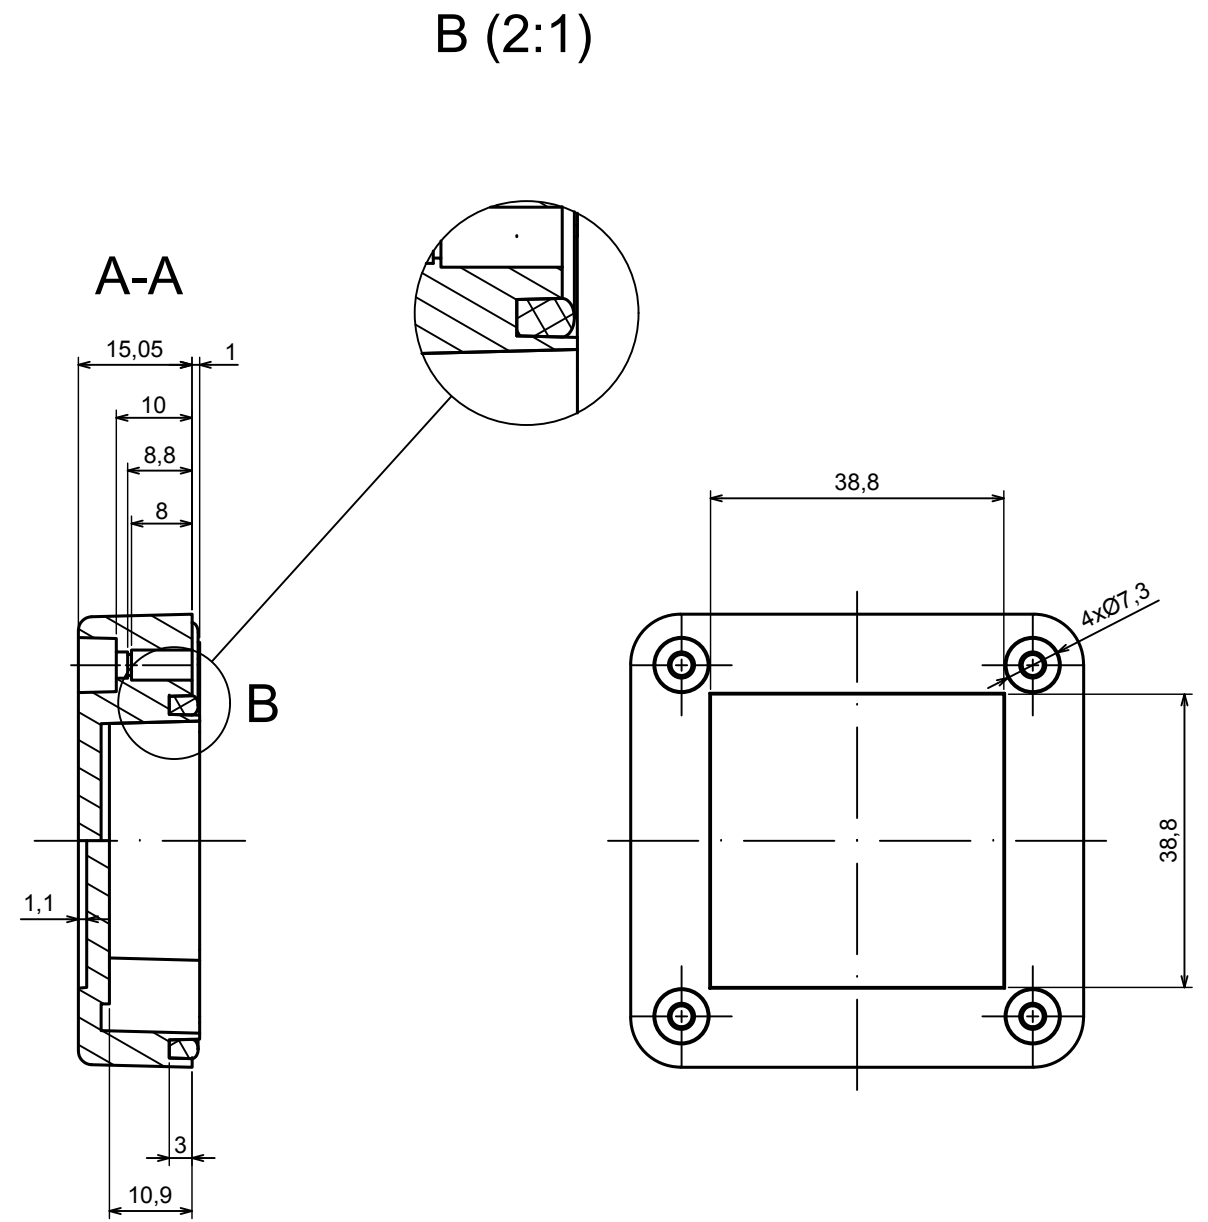

A |

A |

A-A

All rights reserved, Copyright Kradox 2020

Product model Enclosure ZP60.60.40SU TM - Assembly

Format: A3 Material: PC, ABS

Scale 1:1 Tolerance: +/- 0.5

A |

All rights reserved, Copyright Kradox 2020	
Product model	Enclosure ZP60.60.40S TM - Base ZP60.60.25 TM
Format: A3	Material: PC, ABS
Scale 1:2	Tolerance: +/- 0.5

All rights reserved, Copyright Kradex 2020

Product model Enclosure ZP60.60.40S TM - Cover ZP60.60.15S

Format: A3 Material: PC, ABS

Scale 1:1 Tolerance: +/- 0.5

X-ON Electronics

Largest Supplier of Electrical and Electronic Components

Click to view similar products for [Enclosures, Boxes & Cases](#) category: