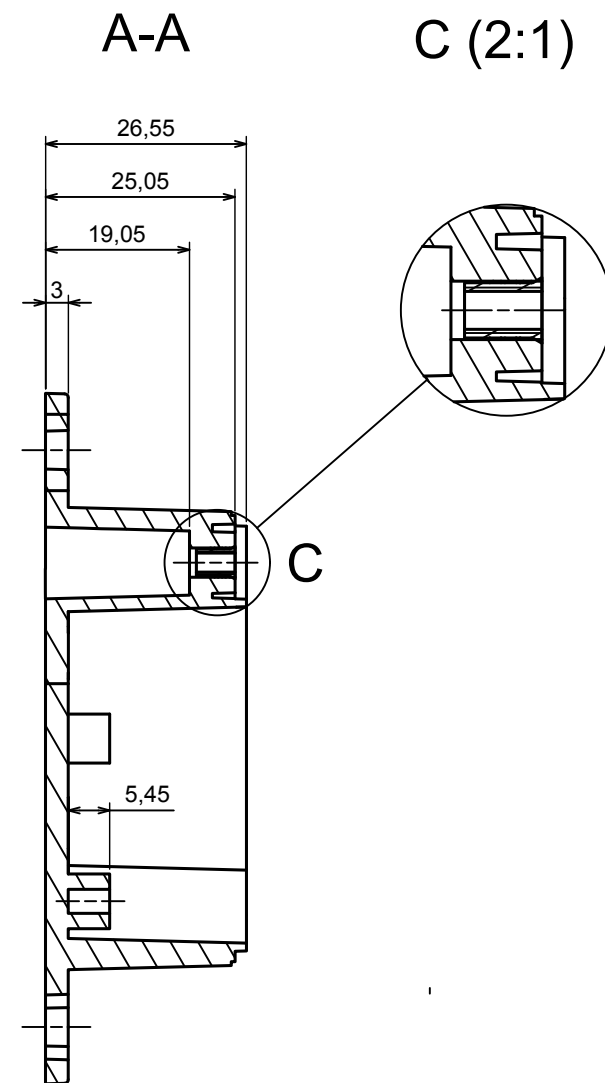

A |

A |

A-A

All rights reserved, Copyright Kradox 2020

Product model Enclosure ZP60.60.40SU TM - Assembly

Format: A3 Material: PC, ABS

Scale 1:1 Tolerance: +/- 0.5

A |

All rights reserved, Copyright Kradox 2020	
Product model	Enclosure ZP60.60.40S TM - Base ZP60.60.25 TM
Format: A3	Material: PC, ABS
Scale 1:2	Tolerance: +/- 0.5

All rights reserved, Copyright Kradex 2020

Product model Enclosure ZP60.60.40S TM - Cover ZP60.60.15S

Format: A3 Material: PC, ABS

Scale 1:1 Tolerance: +/- 0.5

X-ON Electronics

Largest Supplier of Electrical and Electronic Components

Click to view similar products for [Enclosures, Boxes & Cases](#) category: