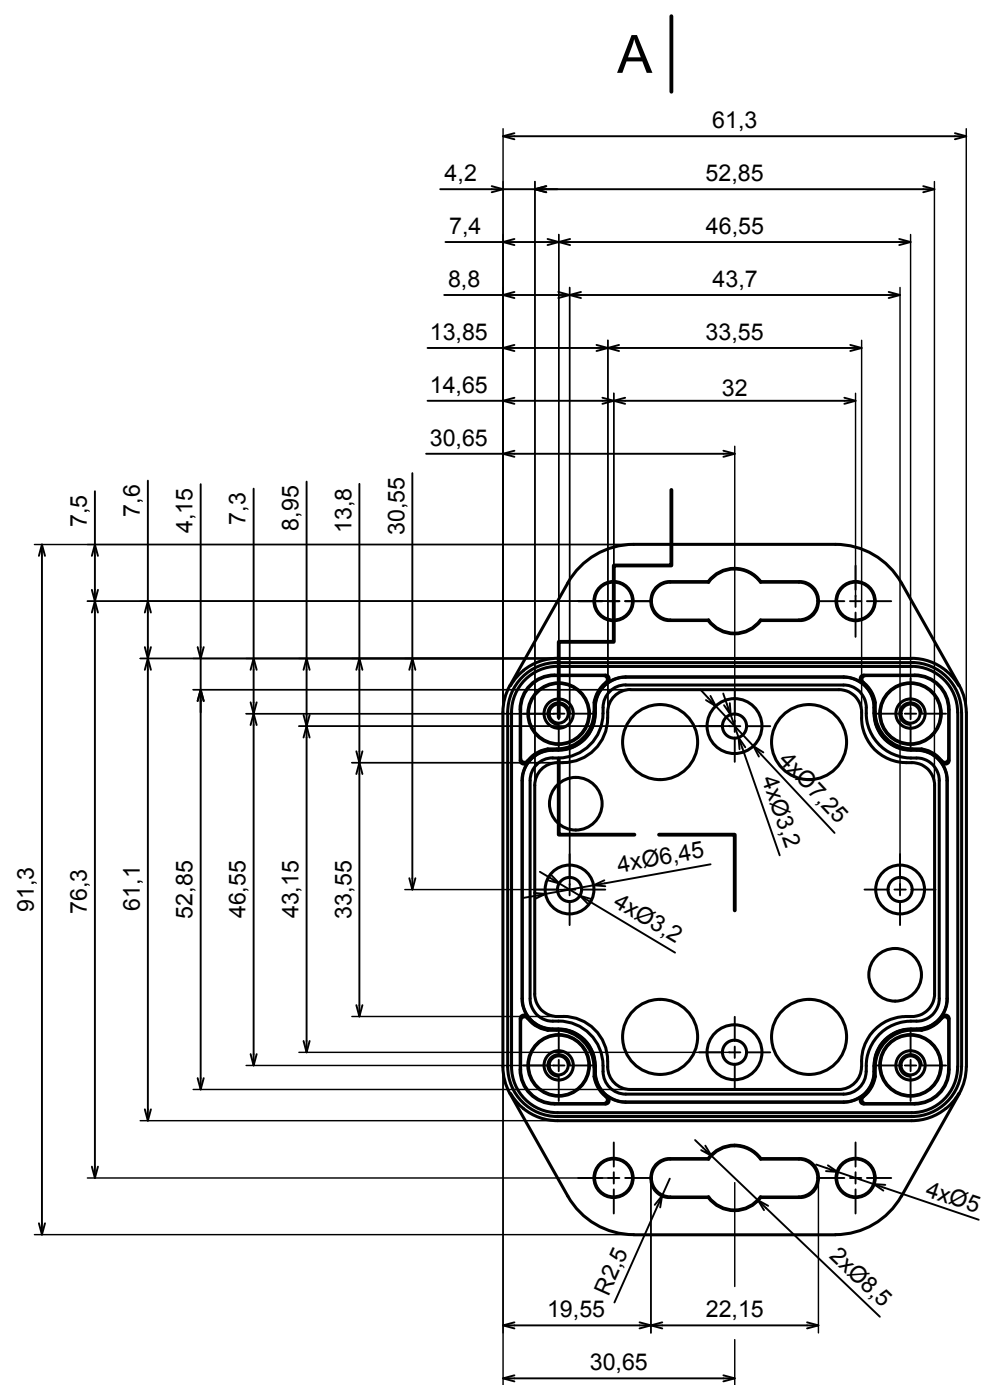

A |

A |

A-A

All rights reserved, Copyright Kradex 2020

Product model Enclosure ZP60.60.40SU TM - Assembly

Format: A3 Material: PC, ABS

Scale 1:1 Tolerance: +/- 0.5

A |

All rights reserved, Copyright Kradox 2020	
Product model	Enclosure ZP60.60.40S TM - Base ZP60.60.25 TM
Format: A3	Material: PC, ABS
Scale 1:2	Tolerance: +/- 0.5

All rights reserved, Copyright Kradox 2020	
Product model	Enclosure ZP60.60.40S TM - Cover ZP60.60.15S
Format: A3	Material: PC, ABS
Scale 1:1	Tolerance: +/- 0.5