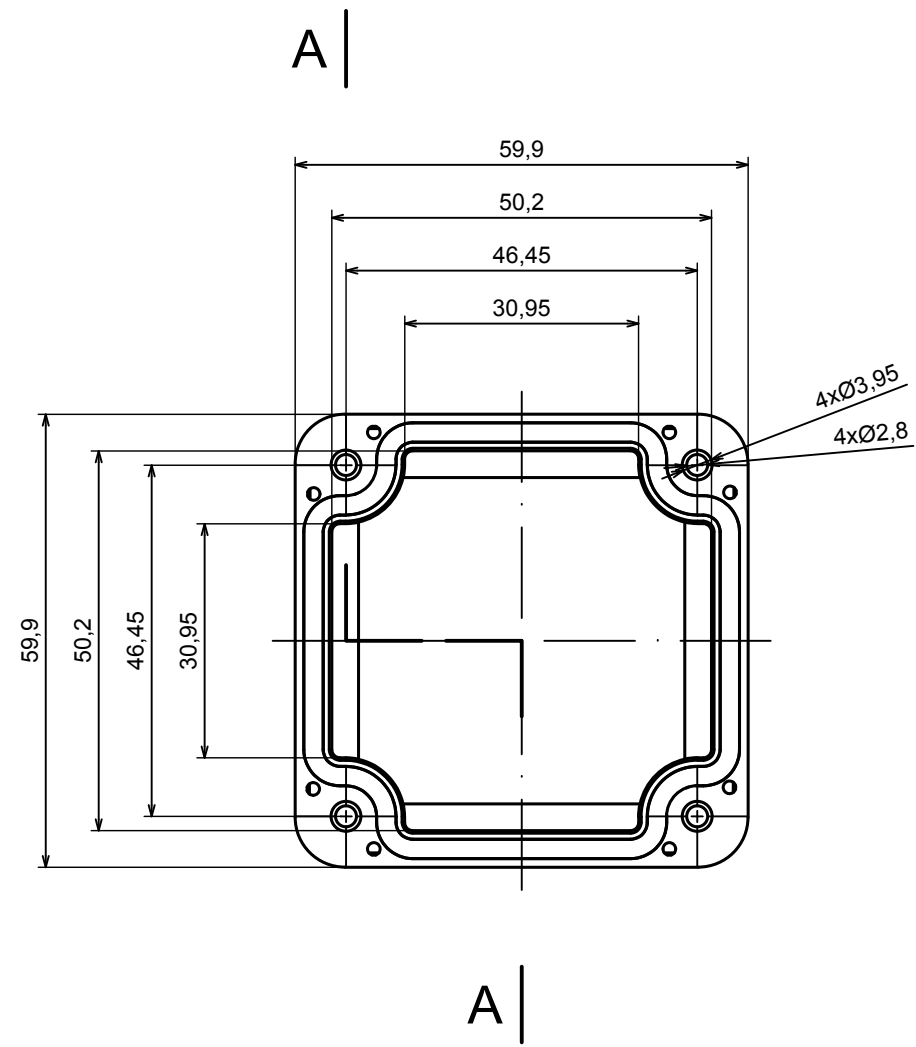

A |

A |

A-A

All rights reserved, Copyright Kradex 2020

Product model Enclosure ZP60.60.40SU TM - Assembly

Format: A3 Material: PC, ABS

Scale 1:1 Tolerance: +/- 0.5

A |

All rights reserved, Copyright Kradox 2020	
Product model	Enclosure ZP60.60.40S TM - Base ZP60.60.25 TM
Format: A3	Material: PC, ABS
Scale 1:2	Tolerance: +/- 0.5

All rights reserved, Copyright Kradox 2020	
Product model	Enclosure ZP60.60.40S TM - Cover ZP60.60.15S
Format: A3	Material: PC, ABS
Scale 1:1	Tolerance: +/- 0.5