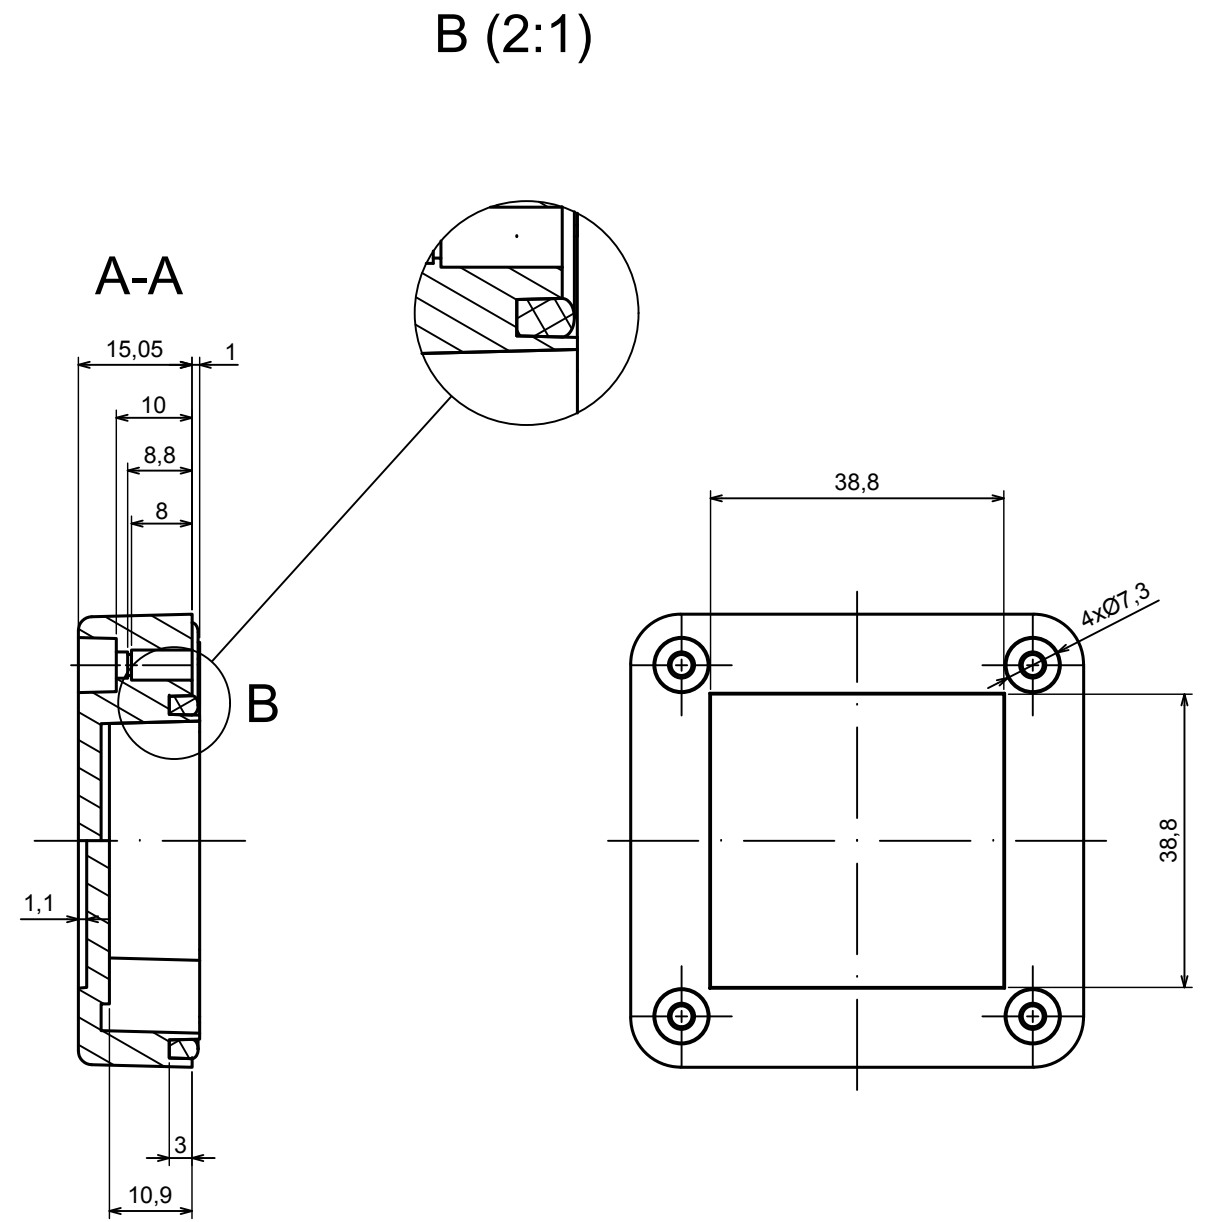

A |

A |

A-A

All rights reserved, Copyright Kradex 2020

Product model Enclosure ZP60.60.40SU TM - Assembly

Format: A3 Material: PC, ABS

Scale 1:1 Tolerance: +/- 0.5

A |

All rights reserved, Copyright Kradox 2020	
Product model	Enclosure ZP60.60.40S TM - Base ZP60.60.25 TM
Format: A3	Material: PC, ABS
Scale 1:2	Tolerance: +/- 0.5

All rights reserved, Copyright Kradox 2020	
Product model	Enclosure ZP60.60.40S TM - Cover ZP60.60.15S
Format: A3	Material: PC, ABS
Scale 1:1	Tolerance: +/- 0.5