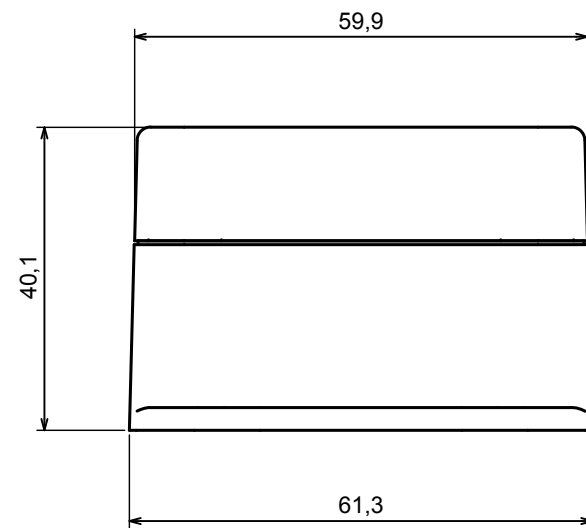

A |

A |

A-A

All rights reserved, Copyright Kradex 2020

Product model Enclosure ZP60.60.40SU TM - Assembly

Format: A3 Material: PC, ABS

Scale 1:1 Tolerance: +/- 0.5

A |

All rights reserved, Copyright Kradox 2020	
Product model	Enclosure ZP60.60.40S TM - Base ZP60.60.25 TM
Format: A3	Material: PC, ABS
Scale 1:2	Tolerance: +/- 0.5

All rights reserved, Copyright Kradox 2020	
Product model	Enclosure ZP60.60.40S TM - Cover ZP60.60.15S
Format: A3	Material: PC, ABS
Scale 1:1	Tolerance: +/- 0.5