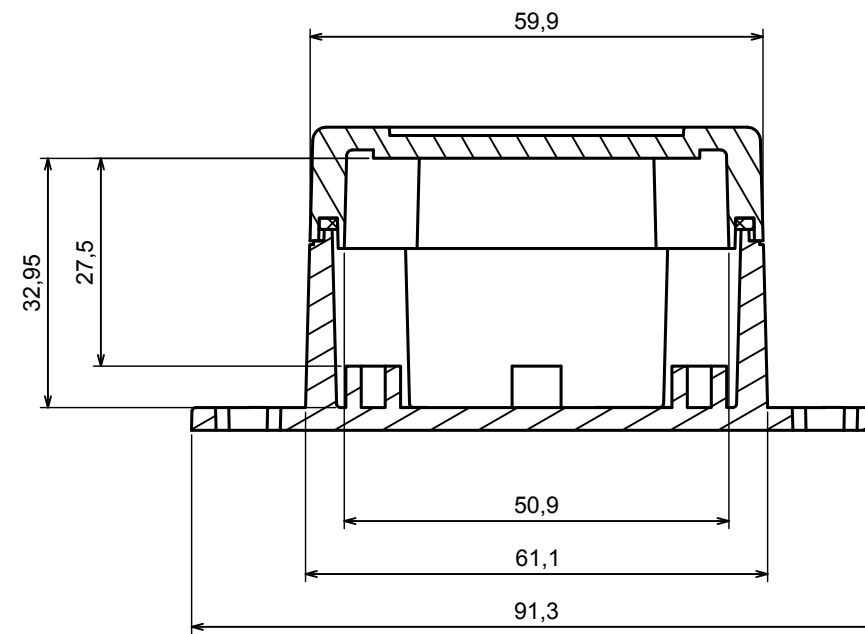

A |

A |

A-A

All rights reserved, Copyright Kradex 2020

Product model Enclosure ZP60.60.40SU TM - Assembly

Format: A3 Material: PC, ABS

Scale 1:1 Tolerance: +/- 0.5

A |

All rights reserved, Copyright Kradox 2020	
Product model	Enclosure ZP60.60.40S TM - Base ZP60.60.25 TM
Format: A3	Material: PC, ABS
Scale 1:2	Tolerance: +/- 0.5

All rights reserved, Copyright Kradox 2020	
Product model	Enclosure ZP60.60.40S TM - Cover ZP60.60.15S
Format: A3	Material: PC, ABS
Scale 1:1	Tolerance: +/- 0.5