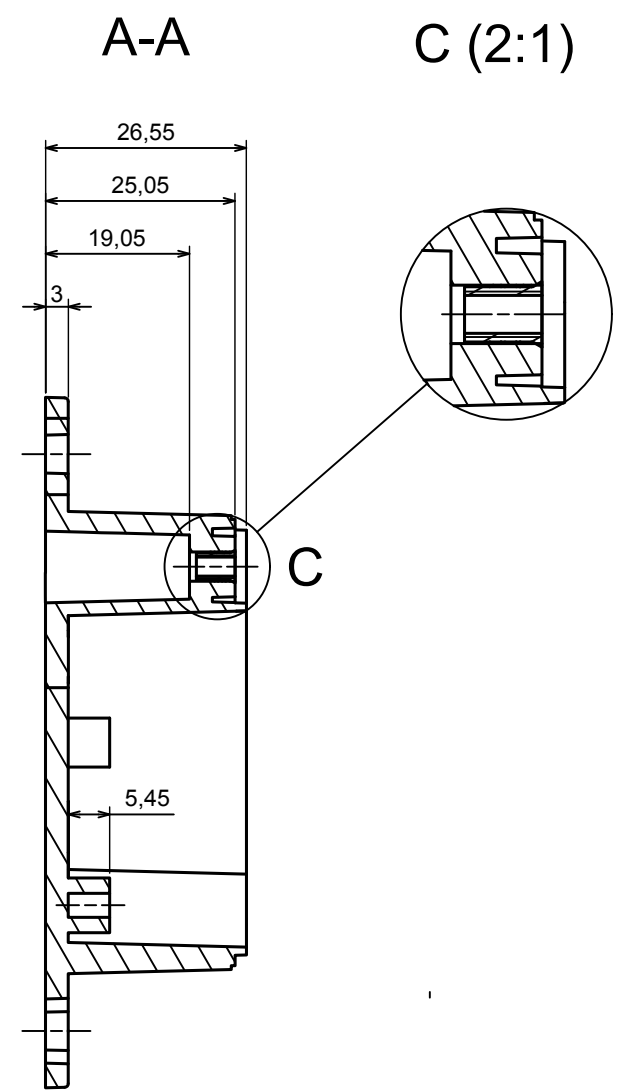

A |

A |

A-A

All rights reserved, Copyright Kradex 2020

Product model Enclosure ZP60.60.40SU TM - Assembly

Format: A3 Material: PC, ABS

Scale 1:1 Tolerance: +/- 0.5

A |

All rights reserved, Copyright Kradox 2020	
Product model	Enclosure ZP60.60.40S TM - Base ZP60.60.25 TM
Format: A3	Material: PC, ABS
Scale 1:2	Tolerance: +/- 0.5

All rights reserved, Copyright Kradox 2020	
Product model	Enclosure ZP60.60.40S TM - Cover ZP60.60.15S
Format: A3	Material: PC, ABS
Scale 1:1	Tolerance: +/- 0.5