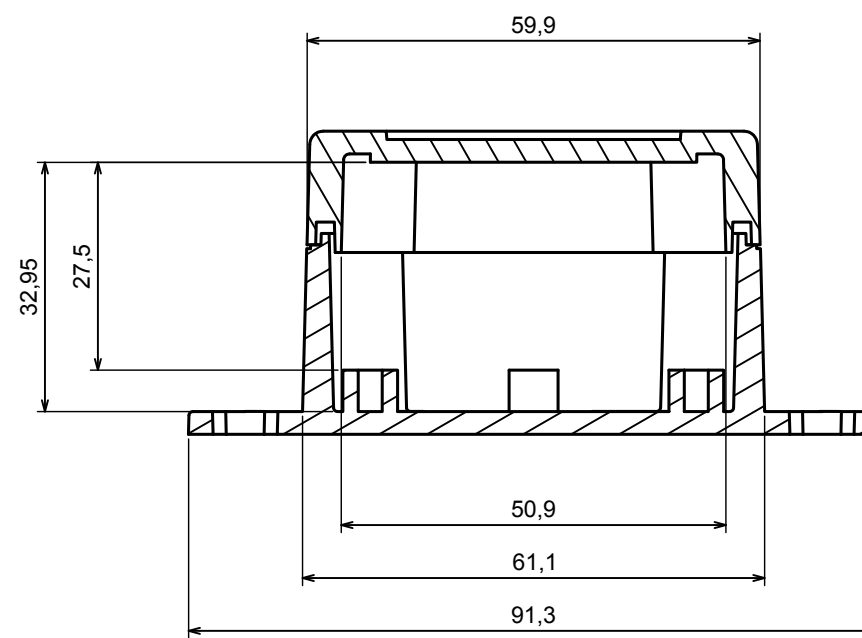

A |

A |

A-A

All rights reserved, Copyright Kradex 2020

Product model Enclosure ZP60.60.40U TM - Assembly

Format: A3 Material: PC, ABS

Scale 1:1 Tolerance: +/- 0.5

A |

A |

All rights reserved, Copyright Kradox 2020

Product model: Enclosure ZP60.60.40 TM - Base ZP60.60.25 TM

Format: A3 Material: PC, ABS

Scale 1:2 Tolerance: +/- 0.5

All rights reserved, Copyright Kradex 2020

Product model Enclosure ZP60.60.40 TM - Cover ZP60.60.15

Format: A3 Material: PC, ABS

Scale 1:1 Tolerance: +/- 0.5

X-ON Electronics

Largest Supplier of Electrical and Electronic Components

Click to view similar products for [Enclosures, Boxes & Cases](#) *category:*