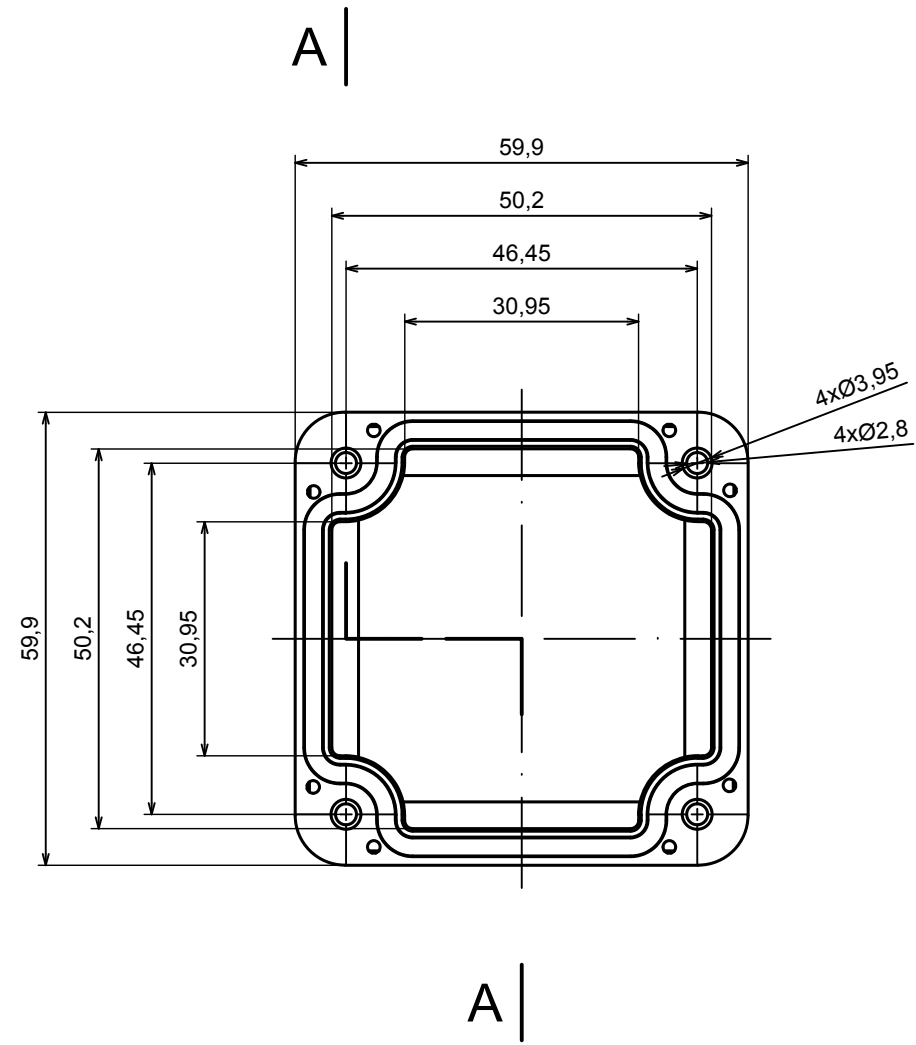

A |

A |

A-A

All rights reserved, Copyright Kradex 2020

Product model Enclosure ZP60.60.40U TM - Assembly

Format: A3 Material: PC, ABS

Scale 1:1 Tolerance: +/- 0.5

A |

A |

All rights reserved, Copyright Kradox 2020

Product model: Enclosure ZP60.60.40 TM - Base ZP60.60.25 TM

Format: A3 Material: PC, ABS

Scale 1:2 Tolerance: +/- 0.5

All rights reserved, Copyright Kradex 2020

Product model Enclosure ZP60.60.40 TM - Cover ZP60.60.15

Format: A3 Material: PC, ABS

Scale 1:1 Tolerance: +/- 0.5

X-ON Electronics

Largest Supplier of Electrical and Electronic Components

Click to view similar products for [Enclosures, Boxes & Cases](#) *category:*