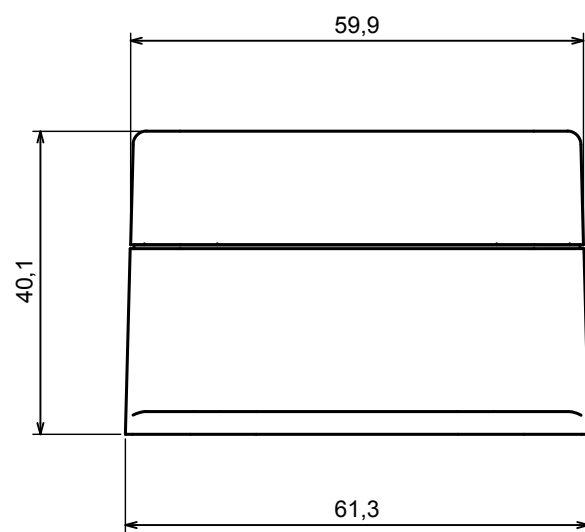

A |

A |

A-A

All rights reserved, Copyright Kradex 2020

Product model Enclosure ZP60.60.40U TM - Assembly

Format: A3 Material: PC, ABS

Scale 1:1 Tolerance: +/- 0.5

A |

A |

All rights reserved, Copyright Kradox 2020

Product model: Enclosure ZP60.60.40 TM - Base ZP60.60.25 TM

Format: A3 Material: PC, ABS

Scale 1:2 Tolerance: +/- 0.5

All rights reserved, Copyright Kradex 2020