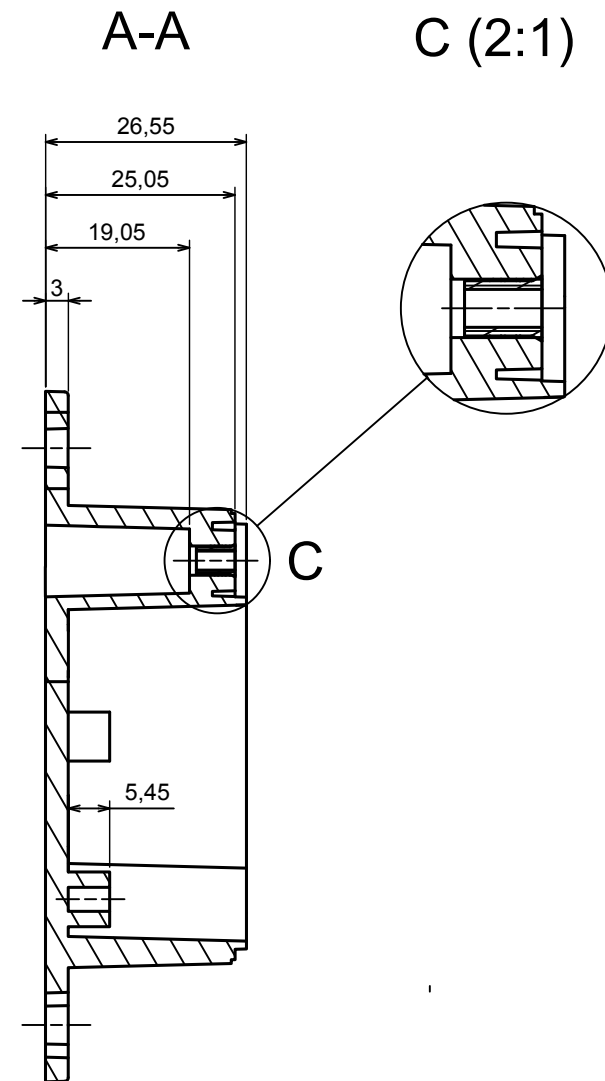

A |

A |

A-A

All rights reserved, Copyright Kradex 2020

Product model Enclosure ZP60.60.40U TM - Assembly

Format: A3 Material: PC, ABS

Scale 1:1 Tolerance: +/- 0.5

A |

A |

All rights reserved, Copyright Kradox 2020

Product model: Enclosure ZP60.60.40 TM - Base ZP60.60.25 TM

Format: A3 Material: PC, ABS

Scale 1:2 Tolerance: +/- 0.5

All rights reserved, Copyright Kradex 2020

Product model Enclosure ZP60.60.40 TM - Cover ZP60.60.15

Format: A3 Material: PC, ABS

Scale 1:1 Tolerance: +/- 0.5

X-ON Electronics

Largest Supplier of Electrical and Electronic Components

Click to view similar products for [Enclosures, Boxes & Cases](#) *category:*