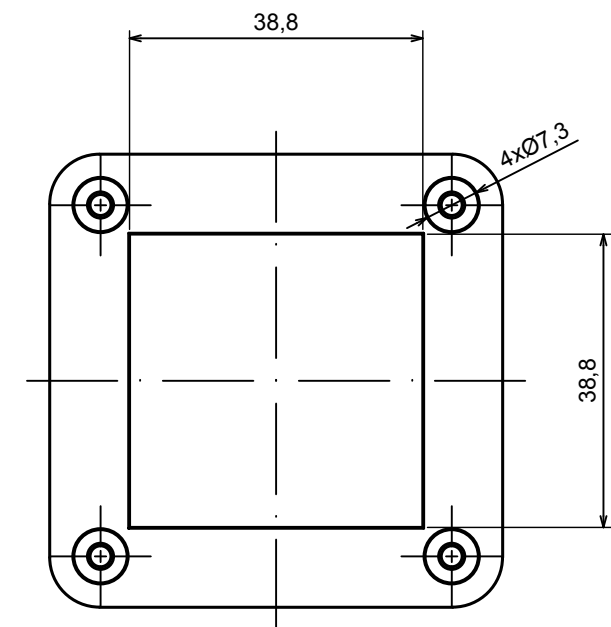

A |

A |

A-A

All rights reserved, Copyright Kradex 2020

Product model Enclosure ZP60.60.40U TM - Assembly

Format: A3 Material: PC, ABS

Scale 1:1 Tolerance: +/- 0.5

A |

A |

All rights reserved, Copyright Kradox 2020

Product model: Enclosure ZP60.60.40 TM - Base ZP60.60.25 TM

Format: A3 Material: PC, ABS

Scale 1:2 Tolerance: +/- 0.5

All rights reserved, Copyright Kradex 2020

Product model Enclosure ZP60.60.40 TM - Cover ZP60.60.15

Format: A3 Material: PC, ABS

Scale 1:1 Tolerance: +/- 0.5

X-ON Electronics

Largest Supplier of Electrical and Electronic Components

Click to view similar products for [Enclosures, Boxes & Cases](#) *category:*