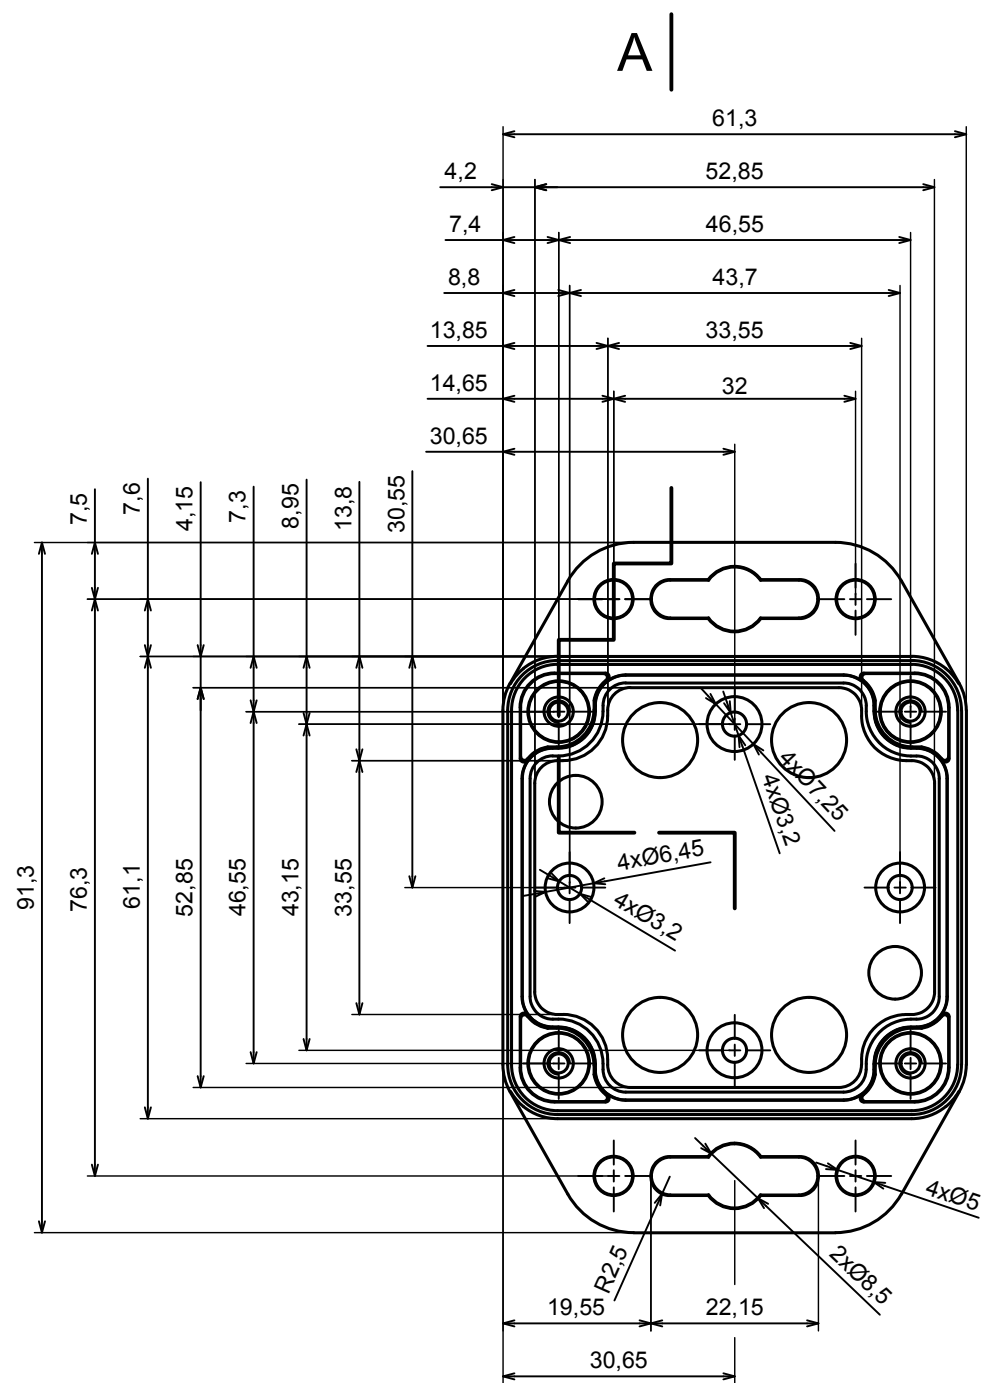

A |

A |

A-A

All rights reserved, Copyright Kradex 2020

Product model Enclosure ZP60.60.40U TM - Assembly

Format: A3 Material: PC, ABS

Scale 1:1 Tolerance: +/- 0.5

A |

A |

All rights reserved, Copyright Kradox 2020

Product model: Enclosure ZP60.60.40 TM - Base ZP60.60.25 TM

Format: A3 Material: PC, ABS

Scale 1:2 Tolerance: +/- 0.5

All rights reserved, Copyright Kradex 2020

Product model Enclosure ZP60.60.40 TM - Cover ZP60.60.15

Format: A3 Material: PC, ABS

Scale 1:1 Tolerance: +/- 0.5

X-ON Electronics

Largest Supplier of Electrical and Electronic Components

Click to view similar products for [Enclosures, Boxes & Cases](#) *category:*