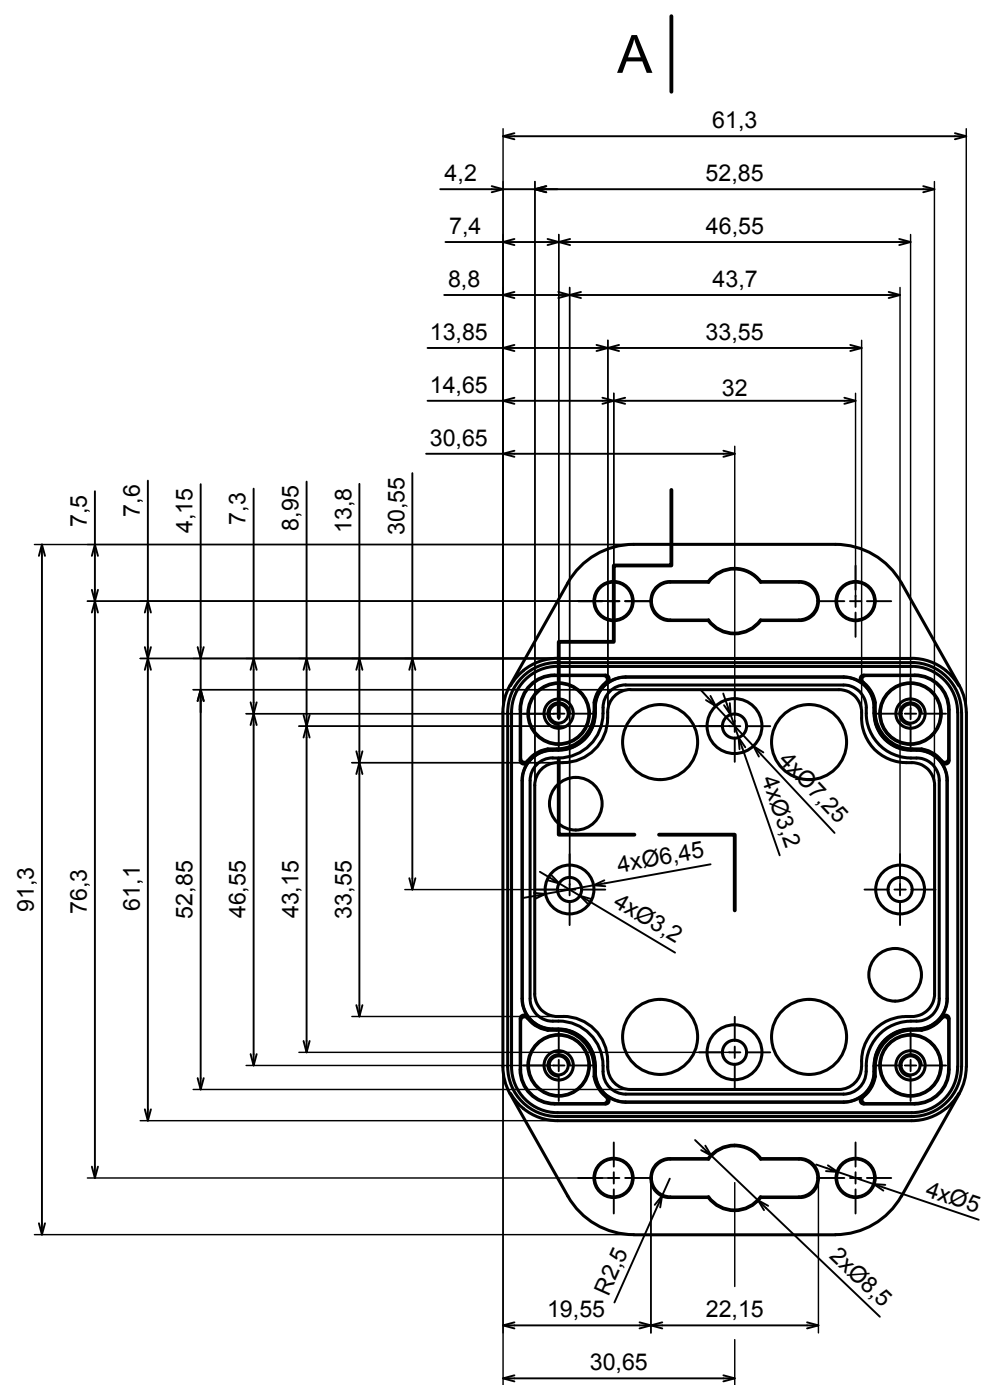

A |

A |

A-A

All rights reserved, Copyright Kradex 2020

Product model Enclosure ZP60.60.40U TM - Assembly

Format: A3 Material: PC, ABS

Scale 1:1 Tolerance: +/- 0.5

A |

All rights reserved, Copyright Kradox 2020		
Product model	Enclosure ZP60.60.40 TM - Base ZP60.60.25 TM	
Format: A3	Material: PC, ABS	
Scale 1:2	Tolerance: +/- 0.5	

All rights reserved, Copyright Kradex 2020

Product model Enclosure ZP60.60.40 TM - Cover ZP60.60.15

Format: A3 Material: PC, ABS

Scale 1:1 Tolerance: +/- 0.5

X-ON Electronics

Largest Supplier of Electrical and Electronic Components

Click to view similar products for [Enclosures, Boxes & Cases](#) *category:*