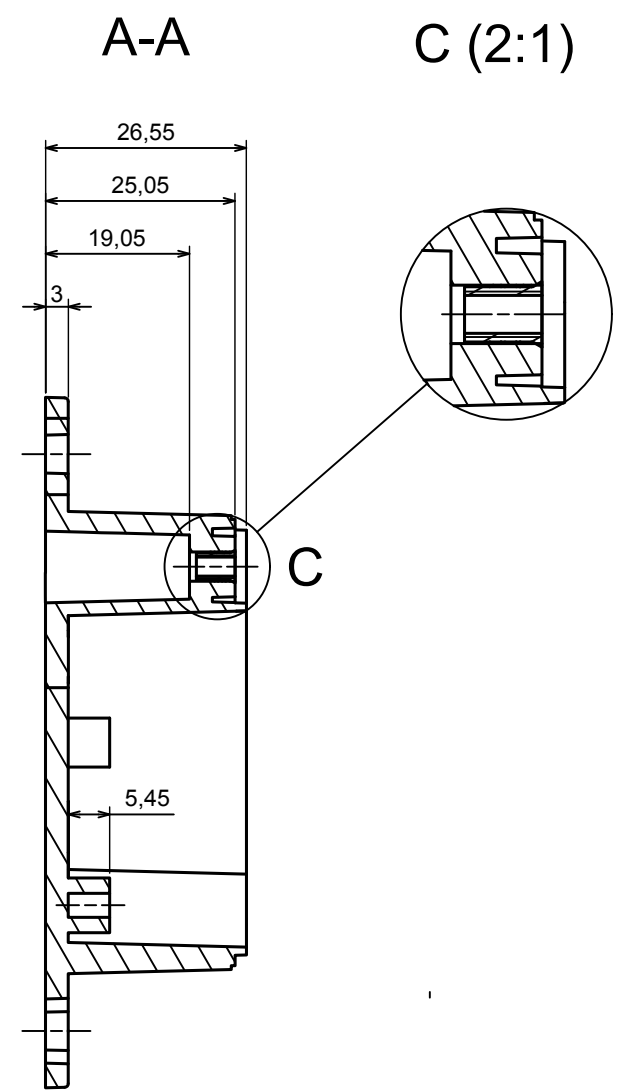

A |

A |

A-A

All rights reserved, Copyright Kradex 2020

Product model Enclosure ZP60.60.40U TM - Assembly

Format: A3 Material: PC, ABS

Scale 1:1 Tolerance: +/- 0.5

A |

All rights reserved, Copyright Kradox 2020		
Product model	Enclosure ZP60.60.40 TM - Base ZP60.60.25 TM	
Format: A3	Material: PC, ABS	
Scale 1:2	Tolerance: +/- 0.5	

All rights reserved, Copyright Kradex 2020

Product model Enclosure ZP60.60.40 TM - Cover ZP60.60.15

Format: A3 Material: PC, ABS

Scale 1:1 Tolerance: +/- 0.5

X-ON Electronics

Largest Supplier of Electrical and Electronic Components

Click to view similar products for [Enclosures, Boxes & Cases](#) *category:*