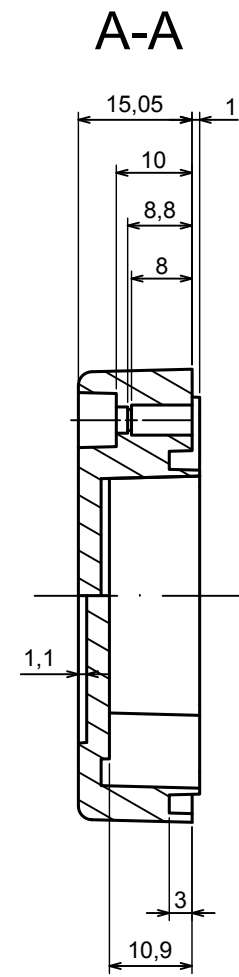

A |

A |

A-A

All rights reserved, Copyright Kradex 2020

Product model Enclosure ZP60.60.40U TM - Assembly

Format: A3 Material: PC, ABS

Scale 1:1 Tolerance: +/- 0.5

A |

All rights reserved, Copyright Kradox 2020		
Product model	Enclosure ZP60.60.40 TM - Base ZP60.60.25 TM	
Format: A3	Material: PC, ABS	
Scale 1:2	Tolerance: +/- 0.5	

All rights reserved, Copyright Kradex 2020

Product model Enclosure ZP60.60.40 TM - Cover ZP60.60.15

Format: A3 Material: PC, ABS

Scale 1:1 Tolerance: +/- 0.5

X-ON Electronics

Largest Supplier of Electrical and Electronic Components

Click to view similar products for [Enclosures, Boxes & Cases](#) *category:*