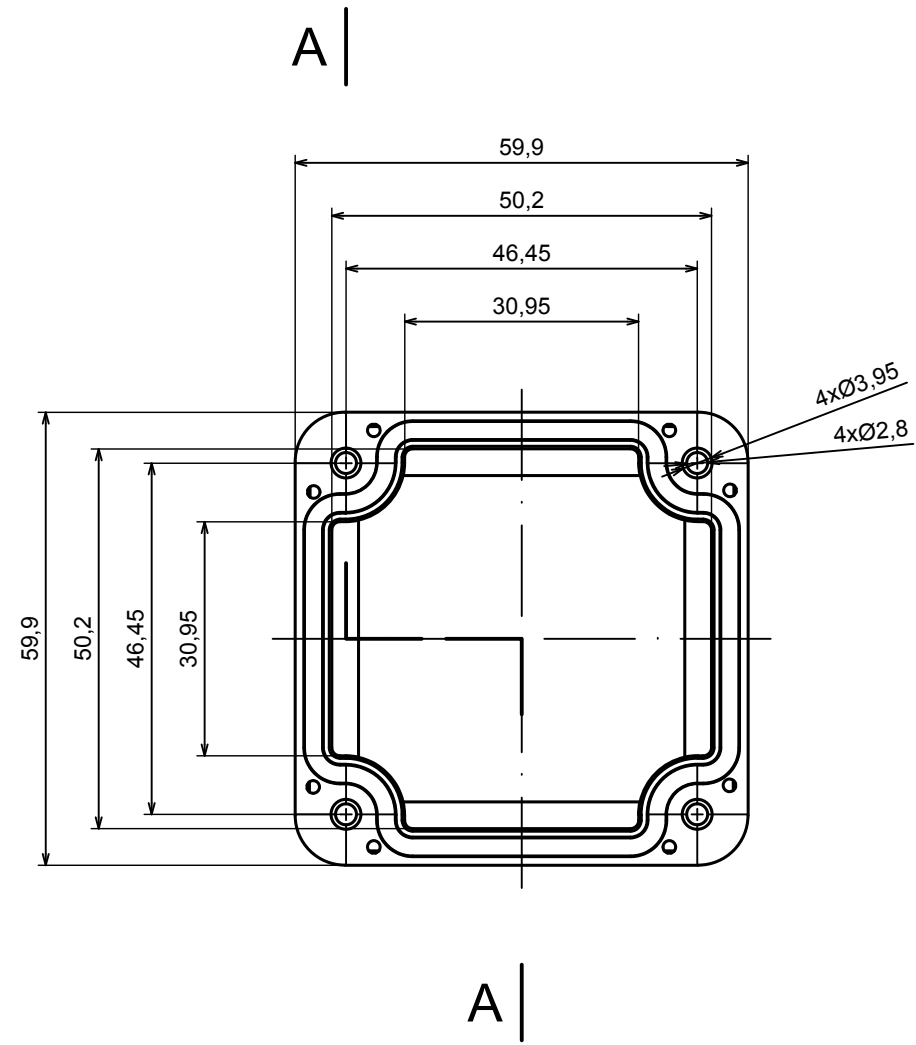

A |

A |

A-A

All rights reserved, Copyright Kradex 2020

Product model Enclosure ZP60.60.40U TM - Assembly

Format: A3 Material: PC, ABS

Scale 1:1 Tolerance: +/- 0.5

A |

All rights reserved, Copyright Kradox 2020		
Product model	Enclosure ZP60.60.40 TM - Base ZP60.60.25 TM	
Format: A3	Material: PC, ABS	
Scale 1:2	Tolerance: +/- 0.5	

All rights reserved, Copyright Kradex 2020

Product model Enclosure ZP60.60.40 TM - Cover ZP60.60.15

Format: A3 Material: PC, ABS

Scale 1:1 Tolerance: +/- 0.5

X-ON Electronics

Largest Supplier of Electrical and Electronic Components

Click to view similar products for [Enclosures, Boxes & Cases](#) *category:*