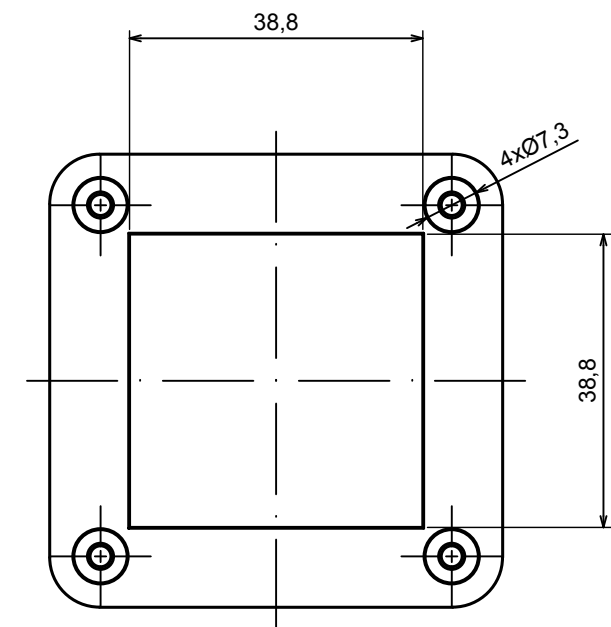

A |

A |

A-A

All rights reserved, Copyright Kradex 2020

Product model Enclosure ZP60.60.40U TM - Assembly

Format: A3 Material: PC, ABS

Scale 1:1 Tolerance: +/- 0.5

A |

All rights reserved, Copyright Kradox 2020		
Product model	Enclosure ZP60.60.40 TM - Base ZP60.60.25 TM	
Format: A3	Material: PC, ABS	
Scale 1:2	Tolerance: +/- 0.5	

All rights reserved, Copyright Kradex 2020

Product model Enclosure ZP60.60.40 TM - Cover ZP60.60.15

Format: A3 Material: PC, ABS

Scale 1:1 Tolerance: +/- 0.5

X-ON Electronics

Largest Supplier of Electrical and Electronic Components

Click to view similar products for [Enclosures, Boxes & Cases](#) *category:*