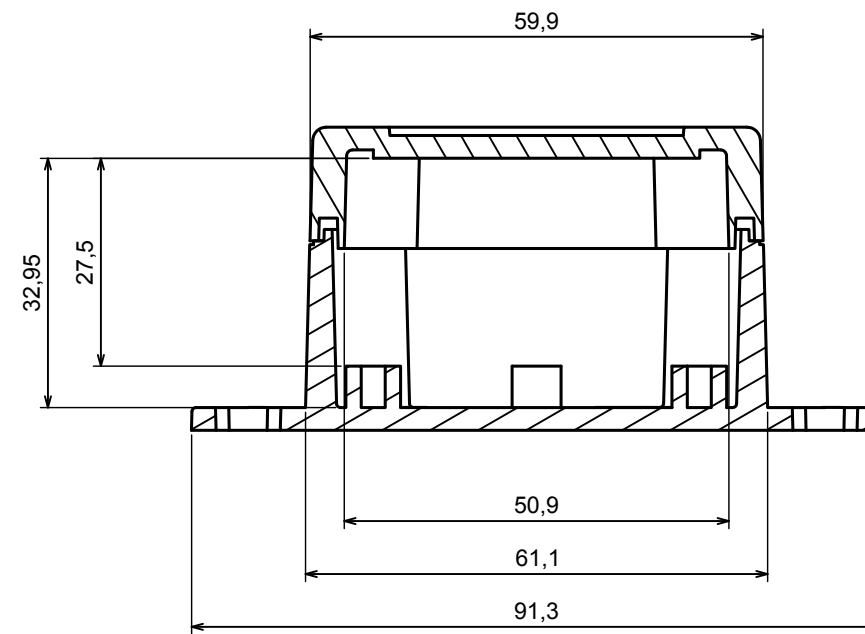

A |

A |

A-A

All rights reserved, Copyright Kradex 2020

Product model Enclosure ZP60.60.40U TM - Assembly

Format: A3 Material: PC, ABS

Scale 1:1 Tolerance: +/- 0.5

A |

All rights reserved, Copyright Kradox 2020		
Product model	Enclosure ZP60.60.40 TM - Base ZP60.60.25 TM	
Format: A3	Material: PC, ABS	
Scale 1:2	Tolerance: +/- 0.5	

All rights reserved, Copyright Kradex 2020

Product model Enclosure ZP60.60.40 TM - Cover ZP60.60.15

Format: A3 Material: PC, ABS

Scale 1:1 Tolerance: +/- 0.5

X-ON Electronics

Largest Supplier of Electrical and Electronic Components

Click to view similar products for [Enclosures, Boxes & Cases](#) *category:*