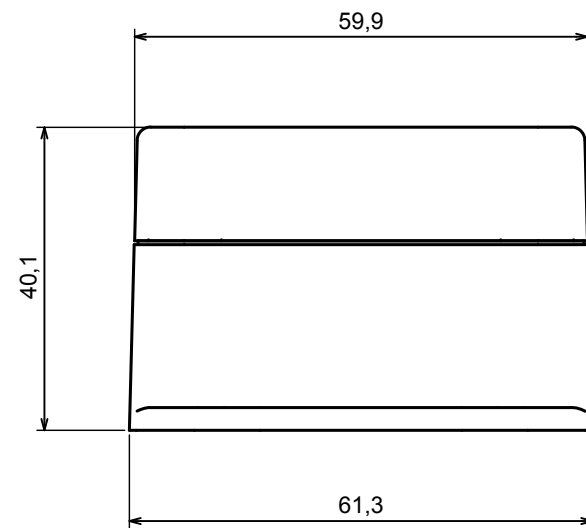

A |

A |

A-A

All rights reserved, Copyright Kradex 2020

Product model Enclosure ZP60.60.40U TM - Assembly

Format: A3 Material: PC, ABS

Scale 1:1 Tolerance: +/- 0.5

A |

All rights reserved, Copyright Kradox 2020		
Product model	Enclosure ZP60.60.40 TM - Base ZP60.60.25 TM	
Format: A3	Material: PC, ABS	
Scale 1:2	Tolerance: +/- 0.5	

All rights reserved, Copyright Kradex 2020

Product model Enclosure ZP60.60.40 TM - Cover ZP60.60.15

Format: A3 Material: PC, ABS

Scale 1:1 Tolerance: +/- 0.5

X-ON Electronics

Largest Supplier of Electrical and Electronic Components

Click to view similar products for [Enclosures, Boxes & Cases](#) *category:*