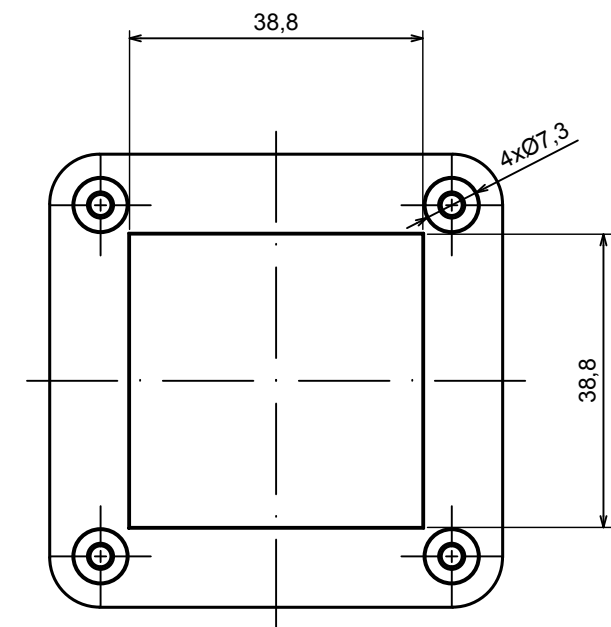

A |

A |

A-A

All rights reserved, Copyright Kradex 2020

Product model    Enclosure ZP60.60.40U TM - Assembly

Format: A3    Material: PC, ABS

Scale 1:1    Tolerance: +/- 0.5

A |

All rights reserved, Copyright Kradox 2020		
Product model	Enclosure ZP60.60.40 TM - Base ZP60.60.25 TM	
Format: A3	Material: PC, ABS	
Scale 1:2	Tolerance: +/- 0.5	

All rights reserved, Copyright Kradex 2020

Product model Enclosure ZP60.60.40 TM - Cover ZP60.60.15

Format: A3 Material: PC, ABS

Scale 1:1 Tolerance: +/- 0.5