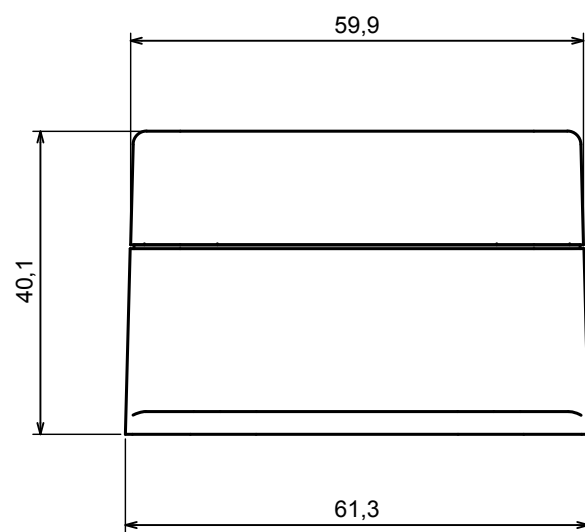

A |

A |

A-A

All rights reserved, Copyright Kradex 2020

Product model    Enclosure ZP60.60.40U TM - Assembly

Format: A3    Material: PC, ABS

Scale 1:1    Tolerance: +/- 0.5

A |

All rights reserved, Copyright Kradox 2020		
Product model	Enclosure ZP60.60.40 TM - Base ZP60.60.25 TM	
Format: A3	Material: PC, ABS	
Scale 1:2	Tolerance: +/- 0.5	

All rights reserved, Copyright Kradex 2020

Product model Enclosure ZP60.60.40 TM - Cover ZP60.60.15

Format: A3 Material: PC, ABS

Scale 1:1 Tolerance: +/- 0.5