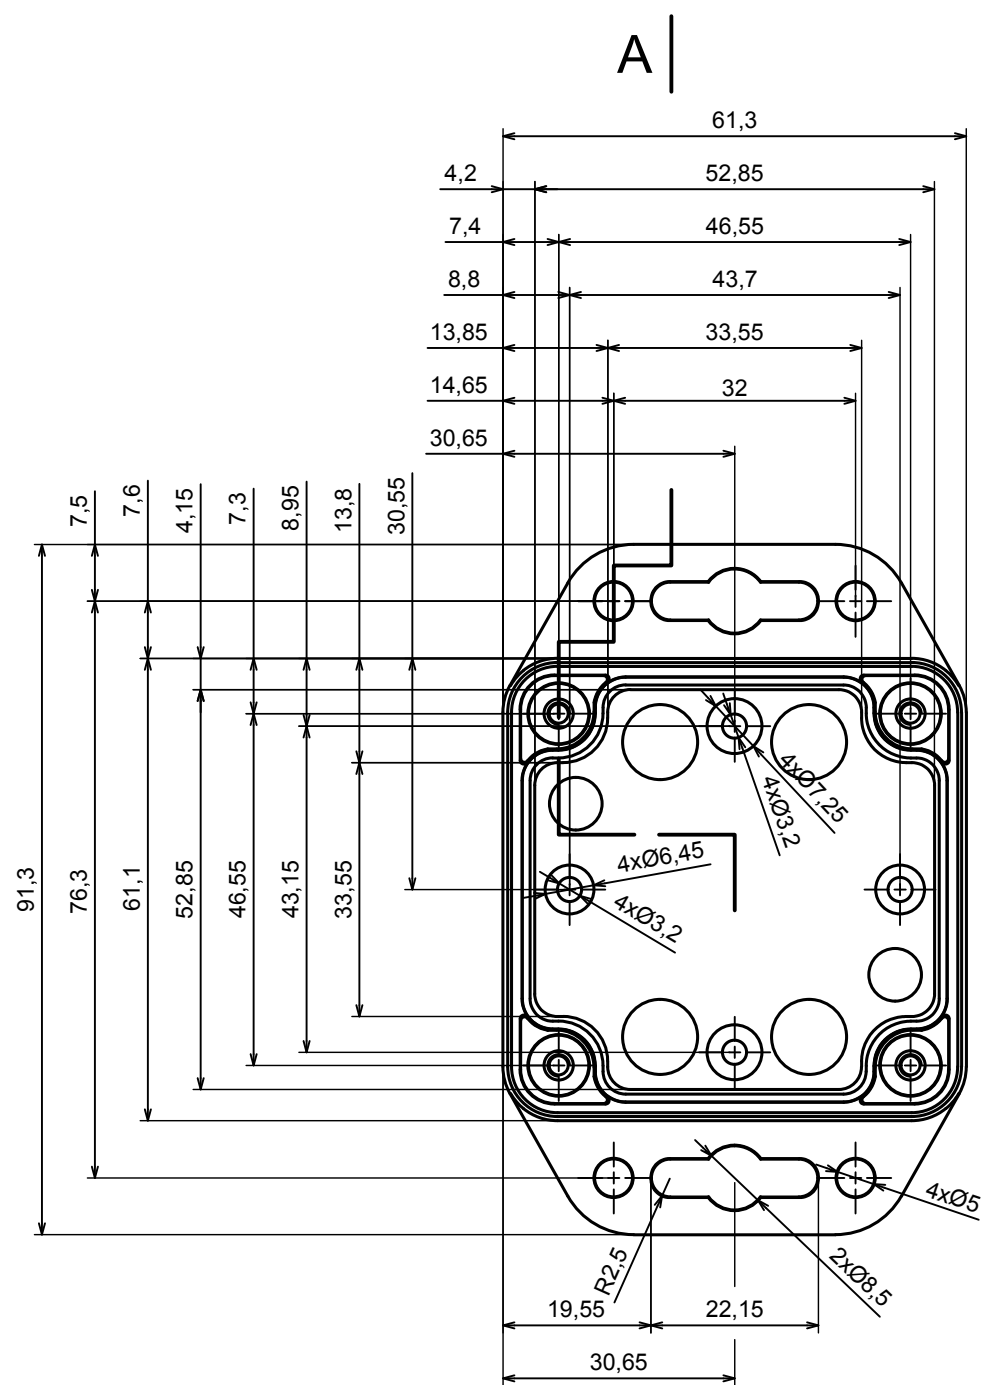

A |

A |

A-A

All rights reserved, Copyright Kradex 2020

Product model    Enclosure ZP60.60.40U TM - Assembly

Format: A3    Material: PC, ABS

Scale 1:1    Tolerance: +/- 0.5

A |

All rights reserved, Copyright Kradox 2020		
Product model	Enclosure ZP60.60.40 TM - Base ZP60.60.25 TM	
Format: A3	Material: PC, ABS	
Scale 1:2	Tolerance: +/- 0.5	

All rights reserved, Copyright Kradex 2020

Product model Enclosure ZP60.60.40 TM - Cover ZP60.60.15

Format: A3 Material: PC, ABS

Scale 1:1 Tolerance: +/- 0.5