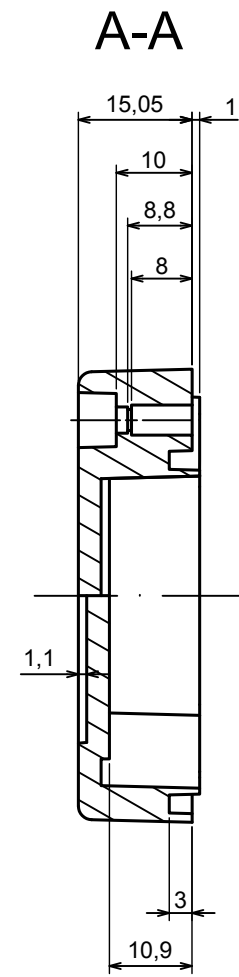

A |

A |

A-A

All rights reserved, Copyright Kradex 2020

Product model    Enclosure ZP60.60.40U TM - Assembly

Format: A3    Material: PC, ABS

Scale 1:1    Tolerance: +/- 0.5

A |

All rights reserved, Copyright Kradox 2020		
Product model	Enclosure ZP60.60.40 TM - Base ZP60.60.25 TM	
Format: A3	Material: PC, ABS	
Scale 1:2	Tolerance: +/- 0.5	

All rights reserved, Copyright Kradex 2020

Product model Enclosure ZP60.60.40 TM - Cover ZP60.60.15

Format: A3 Material: PC, ABS

Scale 1:1 Tolerance: +/- 0.5