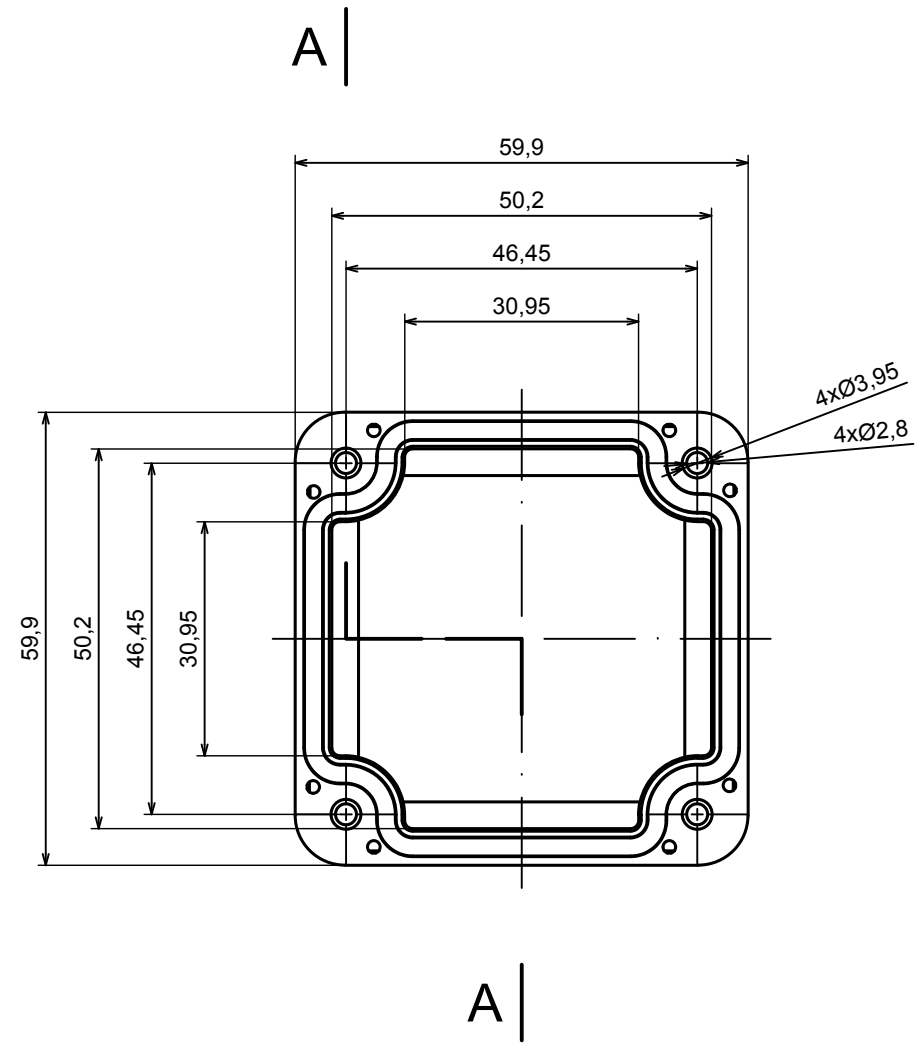

A |

A |

A-A

All rights reserved, Copyright Kradex 2020

Product model    Enclosure ZP60.60.40U TM - Assembly

Format: A3    Material: PC, ABS

Scale 1:1    Tolerance: +/- 0.5

A |

All rights reserved, Copyright Kradox 2020		
Product model	Enclosure ZP60.60.40 TM - Base ZP60.60.25 TM	
Format: A3	Material: PC, ABS	
Scale 1:2	Tolerance: +/- 0.5	

All rights reserved, Copyright Kradex 2020

Product model Enclosure ZP60.60.40 TM - Cover ZP60.60.15

Format: A3 Material: PC, ABS

Scale 1:1 Tolerance: +/- 0.5