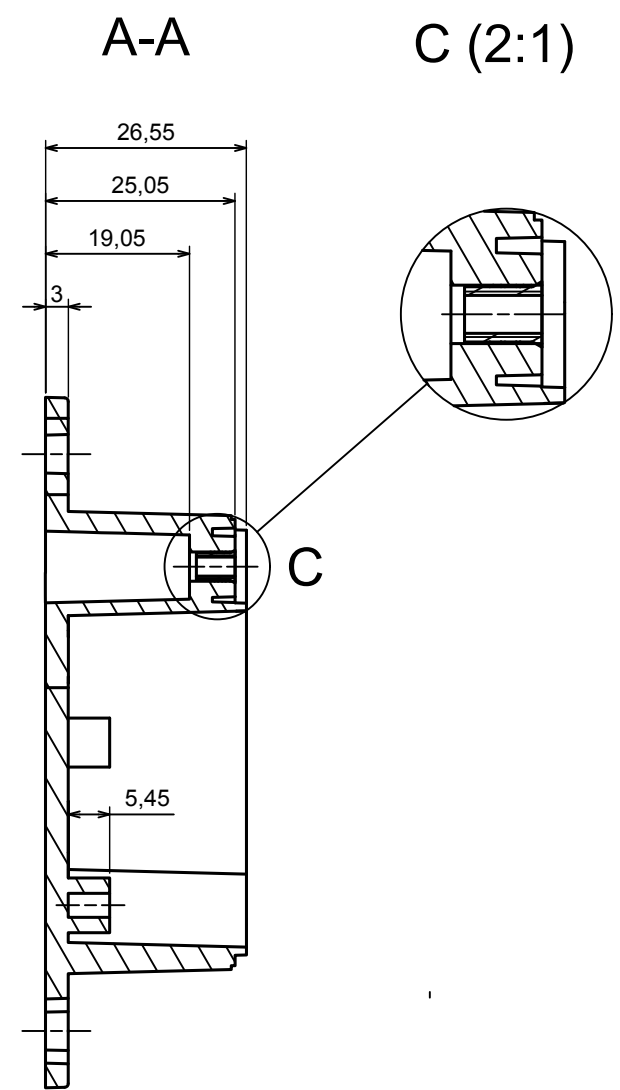

A |

A |

A-A

All rights reserved, Copyright Kradex 2020

Product model    Enclosure ZP60.60.40U TM - Assembly

Format: A3    Material: PC, ABS

Scale 1:1    Tolerance: +/- 0.5

A |

All rights reserved, Copyright Kradox 2020		
Product model	Enclosure ZP60.60.40 TM - Base ZP60.60.25 TM	
Format: A3	Material: PC, ABS	
Scale 1:2	Tolerance: +/- 0.5	

All rights reserved, Copyright Kradex 2020

Product model Enclosure ZP60.60.40 TM - Cover ZP60.60.15

Format: A3 Material: PC, ABS

Scale 1:1 Tolerance: +/- 0.5