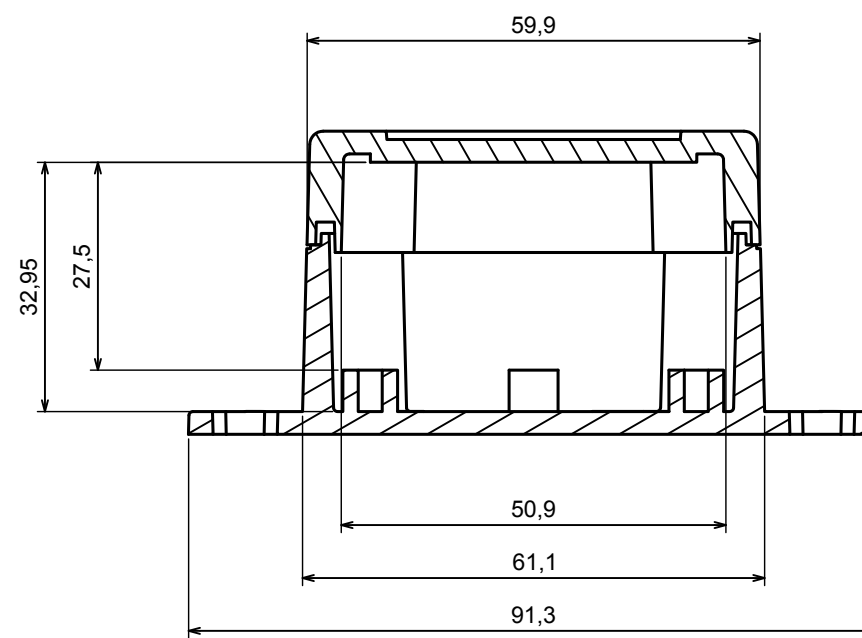

A |

A |

A-A

All rights reserved, Copyright Kradex 2020

Product model    Enclosure ZP60.60.40U TM - Assembly

Format: A3    Material: PC, ABS

Scale 1:1    Tolerance: +/- 0.5

A |

All rights reserved, Copyright Kradox 2020		
Product model	Enclosure ZP60.60.40 TM - Base ZP60.60.25 TM	
Format: A3	Material: PC, ABS	
Scale 1:2	Tolerance: +/- 0.5	

All rights reserved, Copyright Kradex 2020

Product model Enclosure ZP60.60.40 TM - Cover ZP60.60.15

Format: A3 Material: PC, ABS

Scale 1:1 Tolerance: +/- 0.5