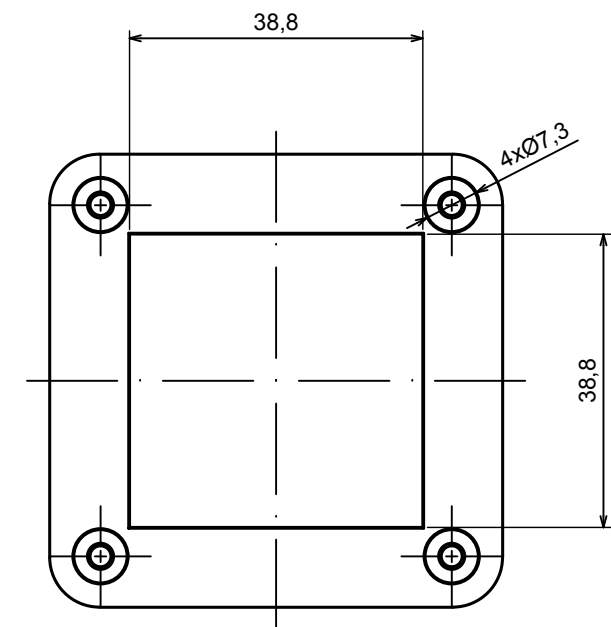

A |

A |

A-A

All rights reserved, Copyright Kradex 2020

Product model Enclosure ZP60.60.40U TM - Assembly

Format: A3 Material: PC, ABS

Scale 1:1 Tolerance: +/- 0.5

A |

A |

A-A

C (2:1)

All rights reserved, Copyright Kradox 2020		
Product model	Enclosure ZP60.60.40 TM - Base ZP60.60.25 TM	
Format: A3	Material: PC, ABS	
Scale 1:2	Tolerance: +/- 0.5	

All rights reserved, Copyright Kradex 2020

Product model Enclosure ZP60.60.40 TM - Cover ZP60.60.15

Format: A3 Material: PC, ABS

Scale 1:1 Tolerance: +/- 0.5

X-ON Electronics

Largest Supplier of Electrical and Electronic Components

Click to view similar products for [Enclosures, Boxes & Cases](#) *category:*