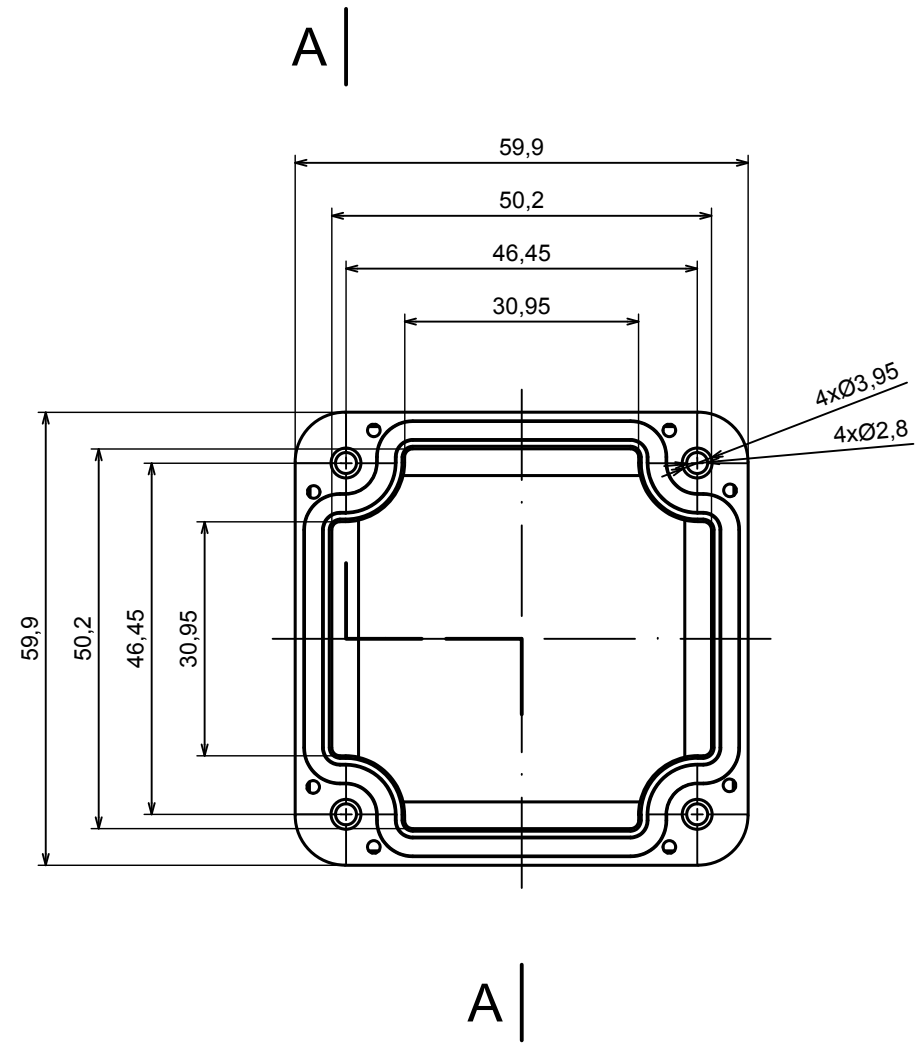

A |

A |

A-A

All rights reserved, Copyright Kradex 2020

Product model Enclosure ZP60.60.40U TM - Assembly

Format: A3 Material: PC, ABS

Scale 1:1 Tolerance: +/- 0.5

A |

A |

A-A

C (2:1)

All rights reserved, Copyright Kradox 2020		
Product model	Enclosure ZP60.60.40 TM - Base ZP60.60.25 TM	
Format: A3	Material: PC, ABS	
Scale 1:2	Tolerance: +/- 0.5	

All rights reserved, Copyright Kradex 2020

Product model Enclosure ZP60.60.40 TM - Cover ZP60.60.15

Format: A3 Material: PC, ABS

Scale 1:1 Tolerance: +/- 0.5

X-ON Electronics

Largest Supplier of Electrical and Electronic Components

Click to view similar products for [Enclosures, Boxes & Cases](#) *category:*