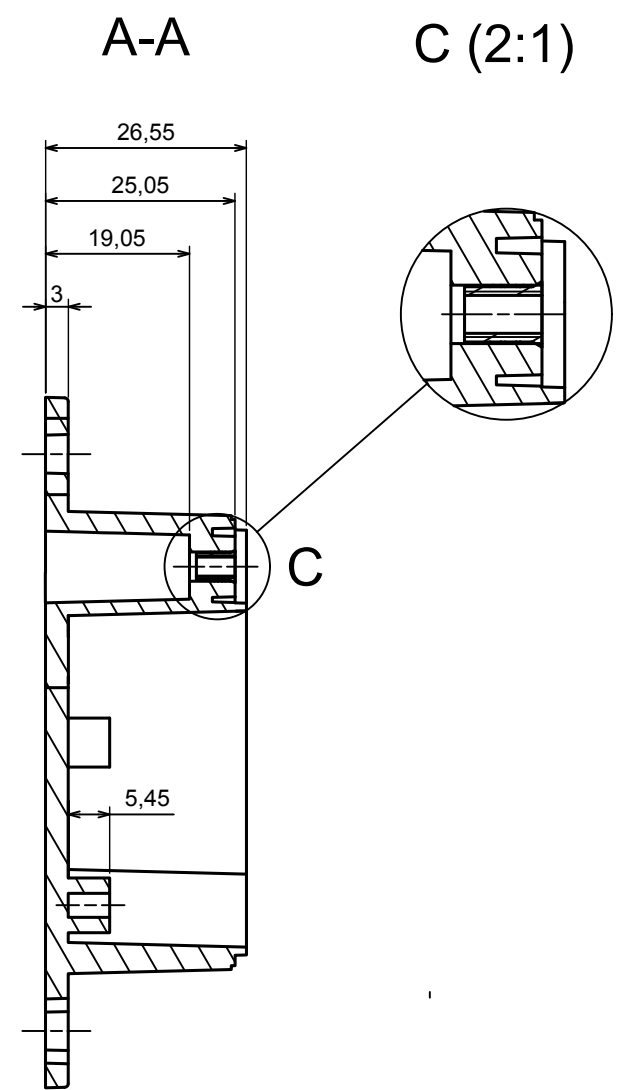

A |

A |

A-A

All rights reserved, Copyright Kradex 2020

Product model Enclosure ZP60.60.40U TM - Assembly

Format: A3 Material: PC, ABS

Scale 1:1 Tolerance: +/- 0.5

A |

A |

A-A

C (2:1)

All rights reserved, Copyright Kradox 2020		
Product model	Enclosure ZP60.60.40 TM - Base ZP60.60.25 TM	
Format: A3	Material: PC, ABS	
Scale 1:2	Tolerance: +/- 0.5	

All rights reserved, Copyright Kradex 2020

Product model Enclosure ZP60.60.40 TM - Cover ZP60.60.15

Format: A3 Material: PC, ABS

Scale 1:1 Tolerance: +/- 0.5

X-ON Electronics

Largest Supplier of Electrical and Electronic Components

Click to view similar products for [Enclosures, Boxes & Cases](#) *category:*