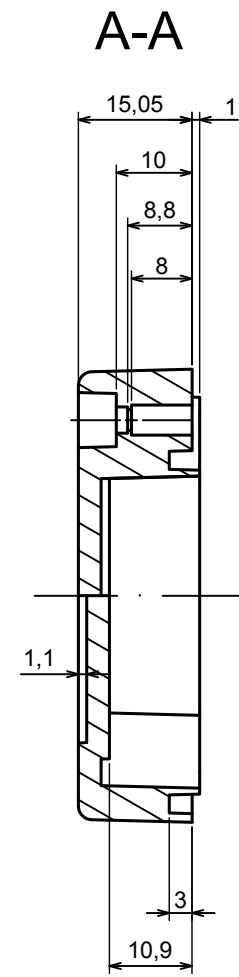

A |

A |

A-A

All rights reserved, Copyright Kradex 2020

Product model Enclosure ZP60.60.40U TM - Assembly

Format: A3 Material: PC, ABS

Scale 1:1 Tolerance: +/- 0.5

A |

A |

A-A

C (2:1)

All rights reserved, Copyright Kradox 2020		
Product model	Enclosure ZP60.60.40 TM - Base ZP60.60.25 TM	
Format: A3	Material: PC, ABS	
Scale 1:2	Tolerance: +/- 0.5	

All rights reserved, Copyright Kradex 2020

Product model Enclosure ZP60.60.40 TM - Cover ZP60.60.15

Format: A3 Material: PC, ABS

Scale 1:1 Tolerance: +/- 0.5

X-ON Electronics

Largest Supplier of Electrical and Electronic Components

Click to view similar products for [Enclosures, Boxes & Cases](#) *category:*