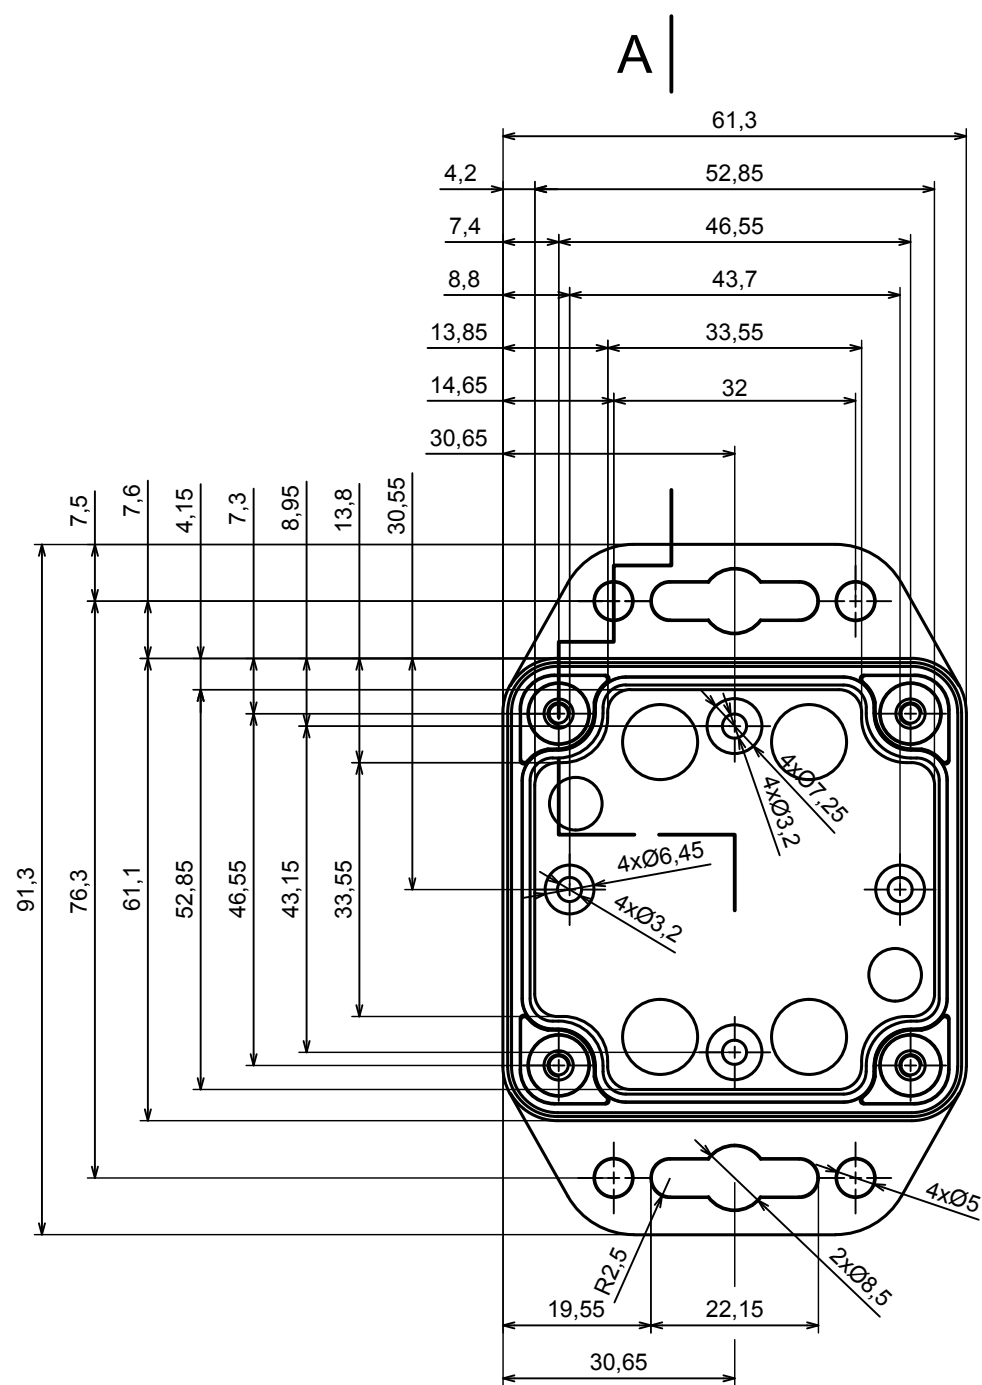

A |

A |

A-A

All rights reserved, Copyright Kradex 2020

Product model Enclosure ZP60.60.40U TM - Assembly

Format: A3 Material: PC, ABS

Scale 1:1 Tolerance: +/- 0.5

A |

A |

A-A

C (2:1)

All rights reserved, Copyright Kradox 2020		
Product model	Enclosure ZP60.60.40 TM - Base ZP60.60.25 TM	
Format: A3	Material: PC, ABS	
Scale 1:2	Tolerance: +/- 0.5	

All rights reserved, Copyright Kradex 2020

Product model Enclosure ZP60.60.40 TM - Cover ZP60.60.15

Format: A3 Material: PC, ABS

Scale 1:1 Tolerance: +/- 0.5

X-ON Electronics

Largest Supplier of Electrical and Electronic Components

Click to view similar products for [Enclosures, Boxes & Cases](#) *category:*