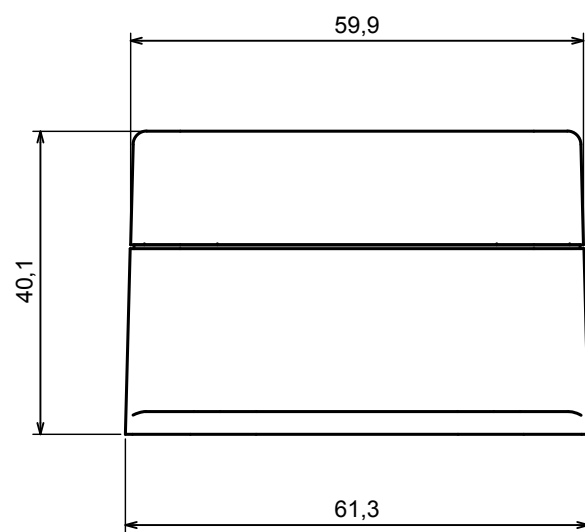

A |

A |

A-A

All rights reserved, Copyright Kradex 2020

Product model Enclosure ZP60.60.40U TM - Assembly

Format: A3 Material: PC, ABS

Scale 1:1 Tolerance: +/- 0.5

A |

A |

A-A

C (2:1)

All rights reserved, Copyright Kradox 2020		
Product model	Enclosure ZP60.60.40 TM - Base ZP60.60.25 TM	
Format: A3	Material: PC, ABS	
Scale 1:2	Tolerance: +/- 0.5	

All rights reserved, Copyright Kradex 2020