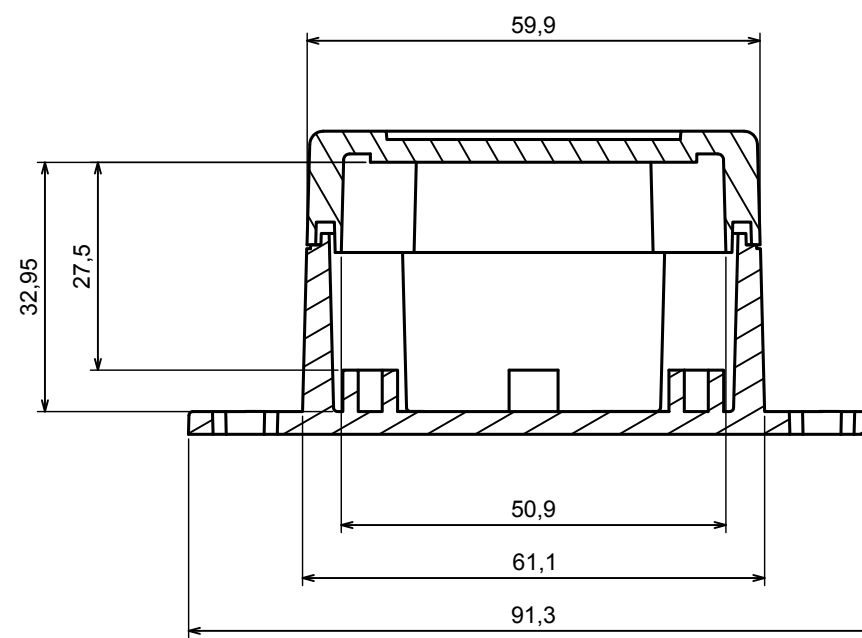

A |

A |

A-A

All rights reserved, Copyright Kradex 2020

Product model Enclosure ZP60.60.40U TM - Assembly

Format: A3 Material: PC, ABS

Scale 1:1 Tolerance: +/- 0.5

A |

A |

A-A

C (2:1)

All rights reserved, Copyright Kradox 2020		
Product model	Enclosure ZP60.60.40 TM - Base ZP60.60.25 TM	
Format: A3	Material: PC, ABS	
Scale 1:2	Tolerance: +/- 0.5	

All rights reserved, Copyright Kradex 2020

Product model Enclosure ZP60.60.40 TM - Cover ZP60.60.15

Format: A3 Material: PC, ABS

Scale 1:1 Tolerance: +/- 0.5

X-ON Electronics

Largest Supplier of Electrical and Electronic Components

Click to view similar products for [Enclosures, Boxes & Cases](#) *category:*