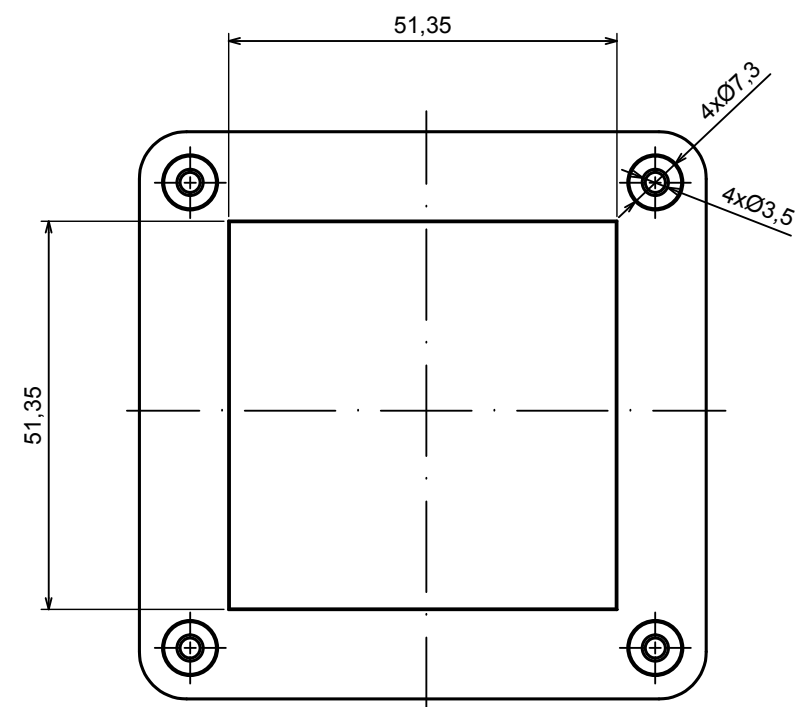

All rights reserved, Copyright Kradox 2022

Product model Enclosure ZP75.75.45 TM - Assembly

Format: A3 Material: PC, ABS

Scale 1:1 Tolerance: +/- 0.5

|  |  |
|--|--|
| All rights reserved, Copyright Kradex 2022 |  |
| Product model                              | Enclosure ZP75.75.45 TM - Base ZP75.75.30 TM |
| Format: A3                                 | Material: PC, ABS                            |
| Scale 1:1                                  | Tolerance: +/- 0.5                           |

A |

A-A

A |

|  |  |   |
|--|--|---|
| All rights reserved, Copyright Kradox 2022 |  |   |
| Product model                              | Enclosure ZP75.75.45 TM - Cover PZ75.75.15 |   |
| Format: A3                                 | Material: PC, ABS                          |  |
| Scale 1:1                                  | Tolerance: +/- 0.5                         |   |