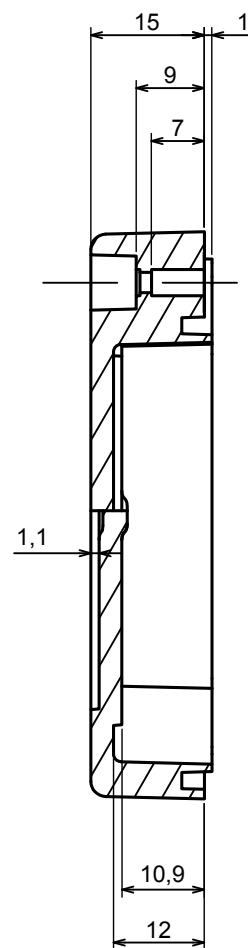

All rights reserved, Copyright Kradox 2022

Product model Enclosure ZP75.75.45 TM - Assembly

Format: A3 Material: PC, ABS

Scale 1:1 Tolerance: +/- 0.5

|  |  |
|--|--|
| All rights reserved, Copyright Kradex 2022 |  |
| Product model                              | Enclosure ZP75.75.45 TM - Base ZP75.75.30 TM |
| Format: A3                                 | Material: PC, ABS                            |
| Scale 1:1                                  | Tolerance: +/- 0.5                           |

A |

A-A

A |

|  |  |   |
|--|--|---|
| All rights reserved, Copyright Kradox 2022 |  |   |
| Product model                              | Enclosure ZP75.75.45 TM - Cover PZ75.75.15 |   |
| Format: A3                                 | Material: PC, ABS                          |  |
| Scale 1:1                                  | Tolerance: +/- 0.5                         |   |