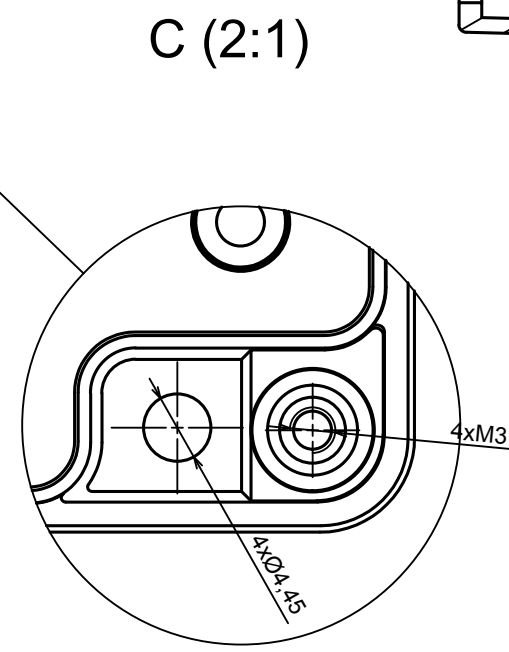

All rights reserved, Copyright Kradox 2022

Product model Enclosure ZP75.75.45 TM - Assembly

Format: A3 Material: PC, ABS

Scale 1:1 Tolerance: +/- 0.5

|  |  |
|--|--|
| All rights reserved, Copyright Kradex 2022 |  |
| Product model                              | Enclosure ZP75.75.45 TM - Base ZP75.75.30 TM |
| Format: A3                                 | Material: PC, ABS                            |
| Scale 1:1                                  | Tolerance: +/- 0.5                           |

A |

A-A

A |

|  |  |   |
|--|--|---|
| All rights reserved, Copyright Kradox 2022 |  |   |
| Product model                              | Enclosure ZP75.75.45 TM - Cover PZ75.75.15 |   |
| Format: A3                                 | Material: PC, ABS                          |  |
| Scale 1:1                                  | Tolerance: +/- 0.5                         |   |