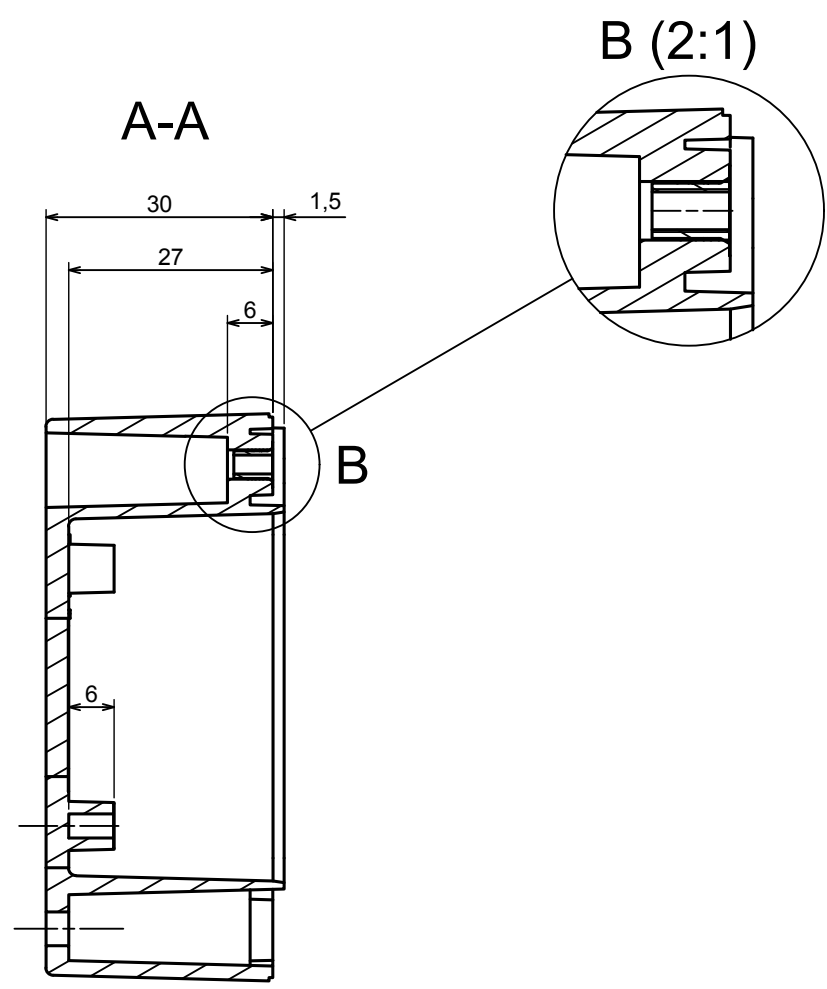

All rights reserved, Copyright Kradox 2022

Product model Enclosure ZP75.75.45 TM - Assembly

Format: A3 Material: PC, ABS

Scale 1:1 Tolerance: +/- 0.5

|  |  |
|--|--|
| All rights reserved, Copyright Kradex 2022 |  |
| Product model                              | Enclosure ZP75.75.45 TM - Base ZP75.75.30 TM |
| Format: A3                                 | Material: PC, ABS                            |
| Scale 1:1                                  | Tolerance: +/- 0.5                           |

A |

A-A

A |

|  |  |   |
|--|--|---|
| All rights reserved, Copyright Kradox 2022 |  |   |
| Product model                              | Enclosure ZP75.75.45 TM - Cover PZ75.75.15 |   |
| Format: A3                                 | Material: PC, ABS                          |  |
| Scale 1:1                                  | Tolerance: +/- 0.5                         |   |