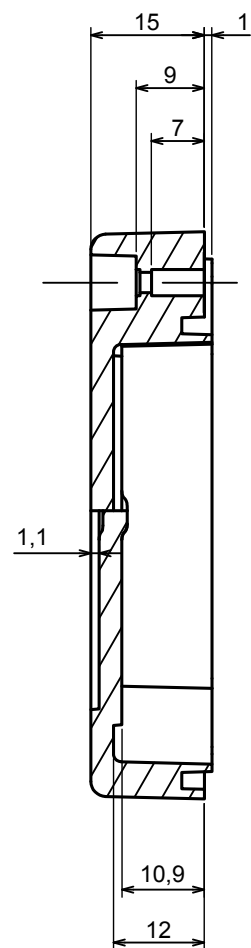

All rights reserved, Copyright Kradox 2022

Product model Enclosure ZP75.75.45 TM - Assembly

Format: A3 Material: PC, ABS

Scale 1:1 Tolerance: +/- 0.5

All rights reserved, Copyright Kradox 2022

Product model

Enclosure ZP75.75.45 TM - Base ZP75.75.30 TM

Format: A3

Material: PC, ABS

Scale 1:1

Tolerance: +/- 0.5

A |

A-A

A |

All rights reserved, Copyright Kradox 2022		
Product model	Enclosure ZP75.75.45 TM - Cover PZ75.75.15	
Format: A3	Material: PC, ABS	
Scale 1:1	Tolerance: +/- 0.5	

X-ON Electronics

Largest Supplier of Electrical and Electronic Components