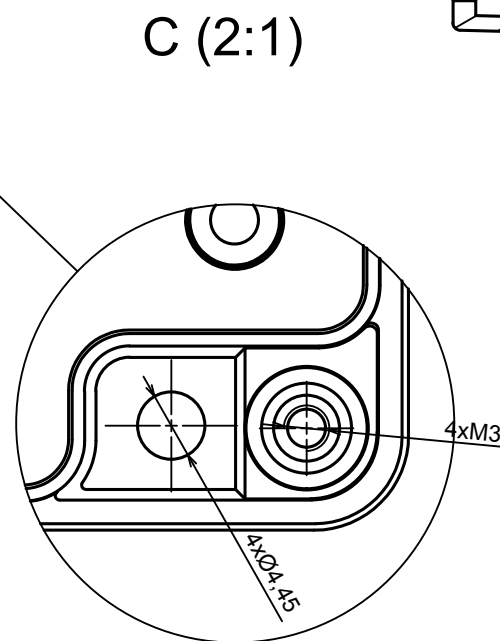

All rights reserved, Copyright Kradox 2022

Product model Enclosure ZP75.75.45 TM - Assembly

Format: A3 Material: PC, ABS

Scale 1:1 Tolerance: +/- 0.5

All rights reserved, Copyright Kradox 2022

Product model

Enclosure ZP75.75.45 TM - Base ZP75.75.30 TM

Format: A3

Material: PC, ABS

Scale 1:1

Tolerance: +/- 0.5

A |

A-A

A |

All rights reserved, Copyright Kradox 2022		
Product model	Enclosure ZP75.75.45 TM - Cover PZ75.75.15	
Format: A3	Material: PC, ABS	
Scale 1:1	Tolerance: +/- 0.5	

X-ON Electronics

Largest Supplier of Electrical and Electronic Components