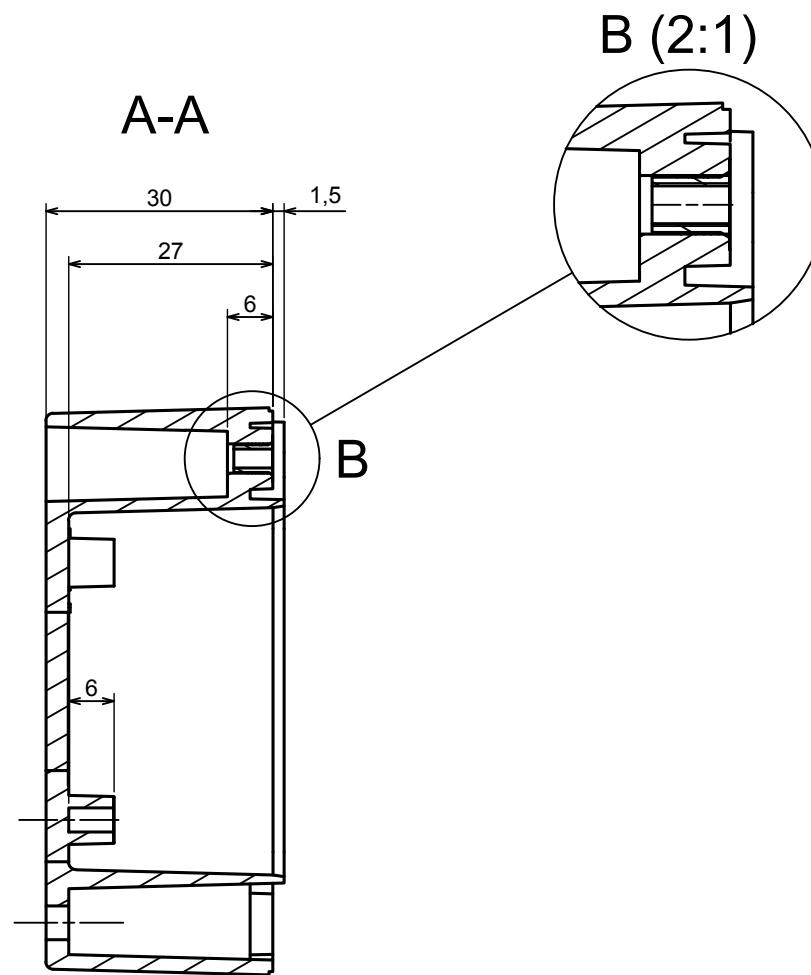

All rights reserved, Copyright Kradox 2022

Product model Enclosure ZP75.75.45 TM - Assembly

Format: A3 Material: PC, ABS

Scale 1:1 Tolerance: +/- 0.5

All rights reserved, Copyright Kradox 2022

Product model

Enclosure ZP75.75.45 TM - Base ZP75.75.30 TM

Format: A3

Material: PC, ABS

Scale 1:1

Tolerance: +/- 0.5

A |

A-A

A |

All rights reserved, Copyright Kradox 2022		
Product model	Enclosure ZP75.75.45 TM - Cover PZ75.75.15	
Format: A3	Material: PC, ABS	
Scale 1:1	Tolerance: +/- 0.5	

X-ON Electronics

Largest Supplier of Electrical and Electronic Components