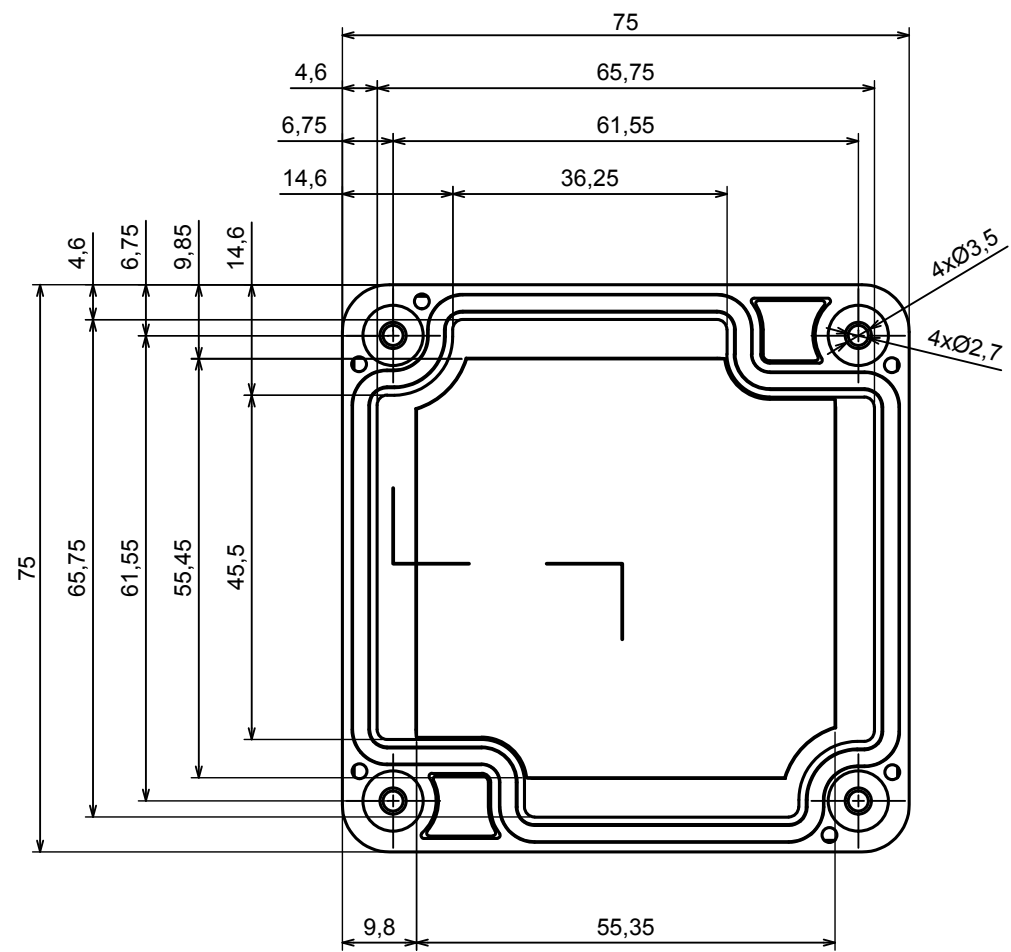

Enclosure ZP75.75.45 TM - Base ZP75.75.30 TM

Format: A3

Material: PC, ABS

Scale 1:1

Tolerance: +/- 0.5

A |

A-A

A |

All rights reserved, Copyright Kradox 2022		
Product model	Enclosure ZP75.75.45 TM - Cover PZ75.75.15	
Format: A3	Material: PC, ABS	
Scale 1:1	Tolerance: +/- 0.5	

X-ON Electronics

Largest Supplier of Electrical and Electronic Components