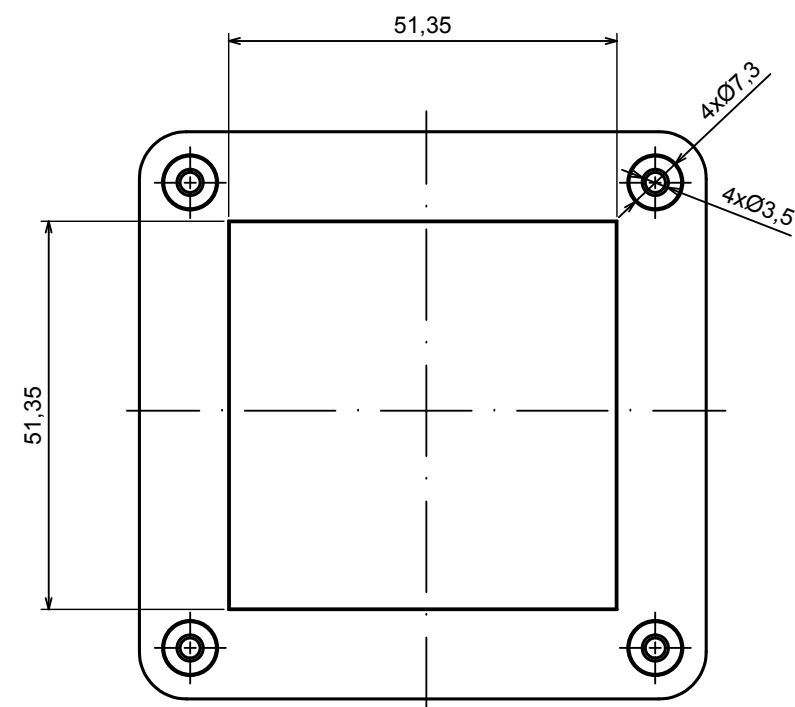

Enclosure ZP75.75.45 TM - Base ZP75.75.30 TM

Format: A3

Material: PC, ABS

Scale 1:1

Tolerance: +/- 0.5

A |

A-A

A |

All rights reserved, Copyright Kradox 2022		
Product model	Enclosure ZP75.75.45 TM - Cover PZ75.75.15	
Format: A3	Material: PC, ABS	
Scale 1:1	Tolerance: +/- 0.5	

X-ON Electronics

Largest Supplier of Electrical and Electronic Components