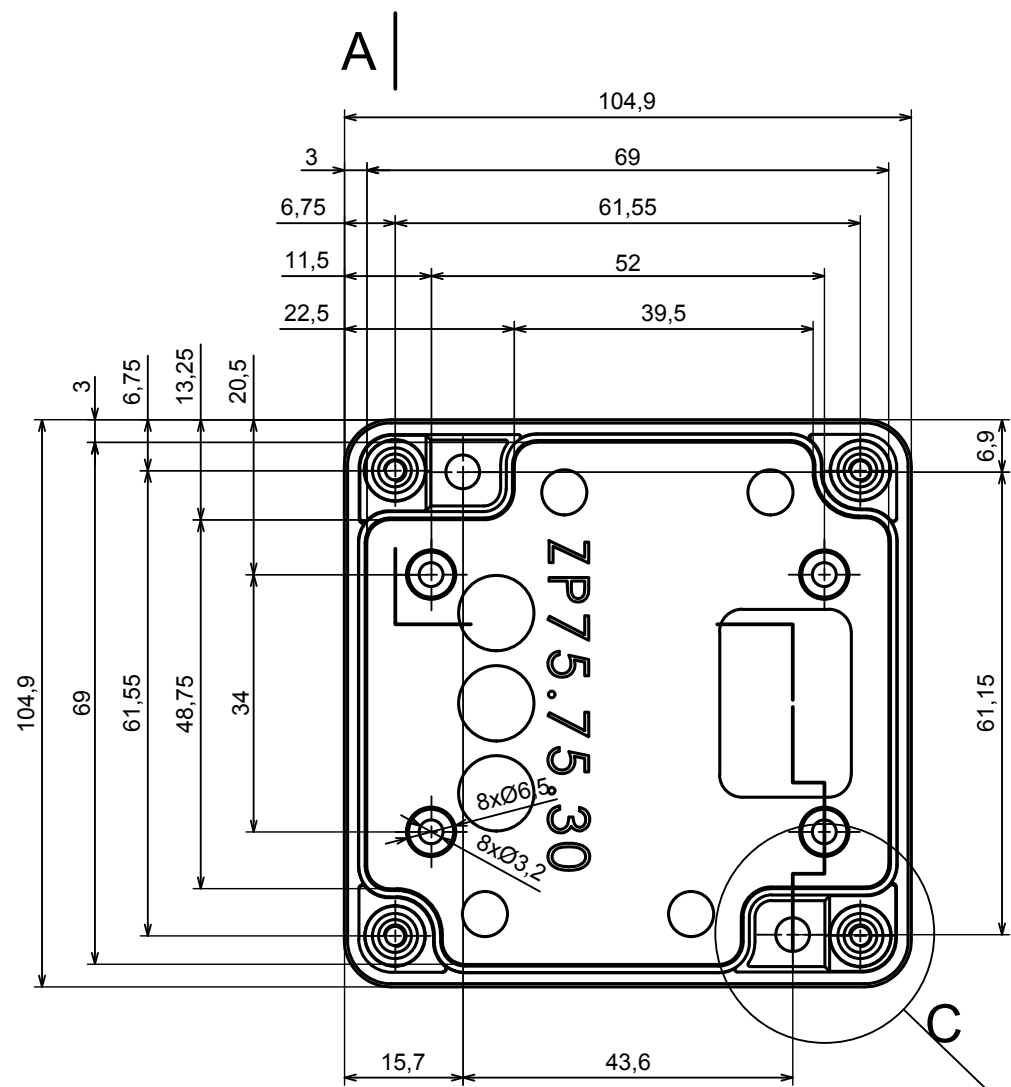

All rights reserved, Copyright Kradox 2022

Product model Enclosure ZP75.75.45 TM - Assembly

Format: A3 Material: PC, ABS

Scale 1:1 Tolerance: +/- 0.5

All rights reserved, Copyright Kradox 2022

Product model

Enclosure ZP75.75.45 TM - Base ZP75.75.30 TM

Format: A3

Material: PC, ABS

Scale 1:1

Tolerance: +/- 0.5

A |

A-A

A |

All rights reserved, Copyright Kradox 2022		
Product model	Enclosure ZP75.75.45 TM - Cover PZ75.75.15	
Format: A3	Material: PC, ABS	
Scale 1:1	Tolerance: +/- 0.5	

X-ON Electronics

Largest Supplier of Electrical and Electronic Components