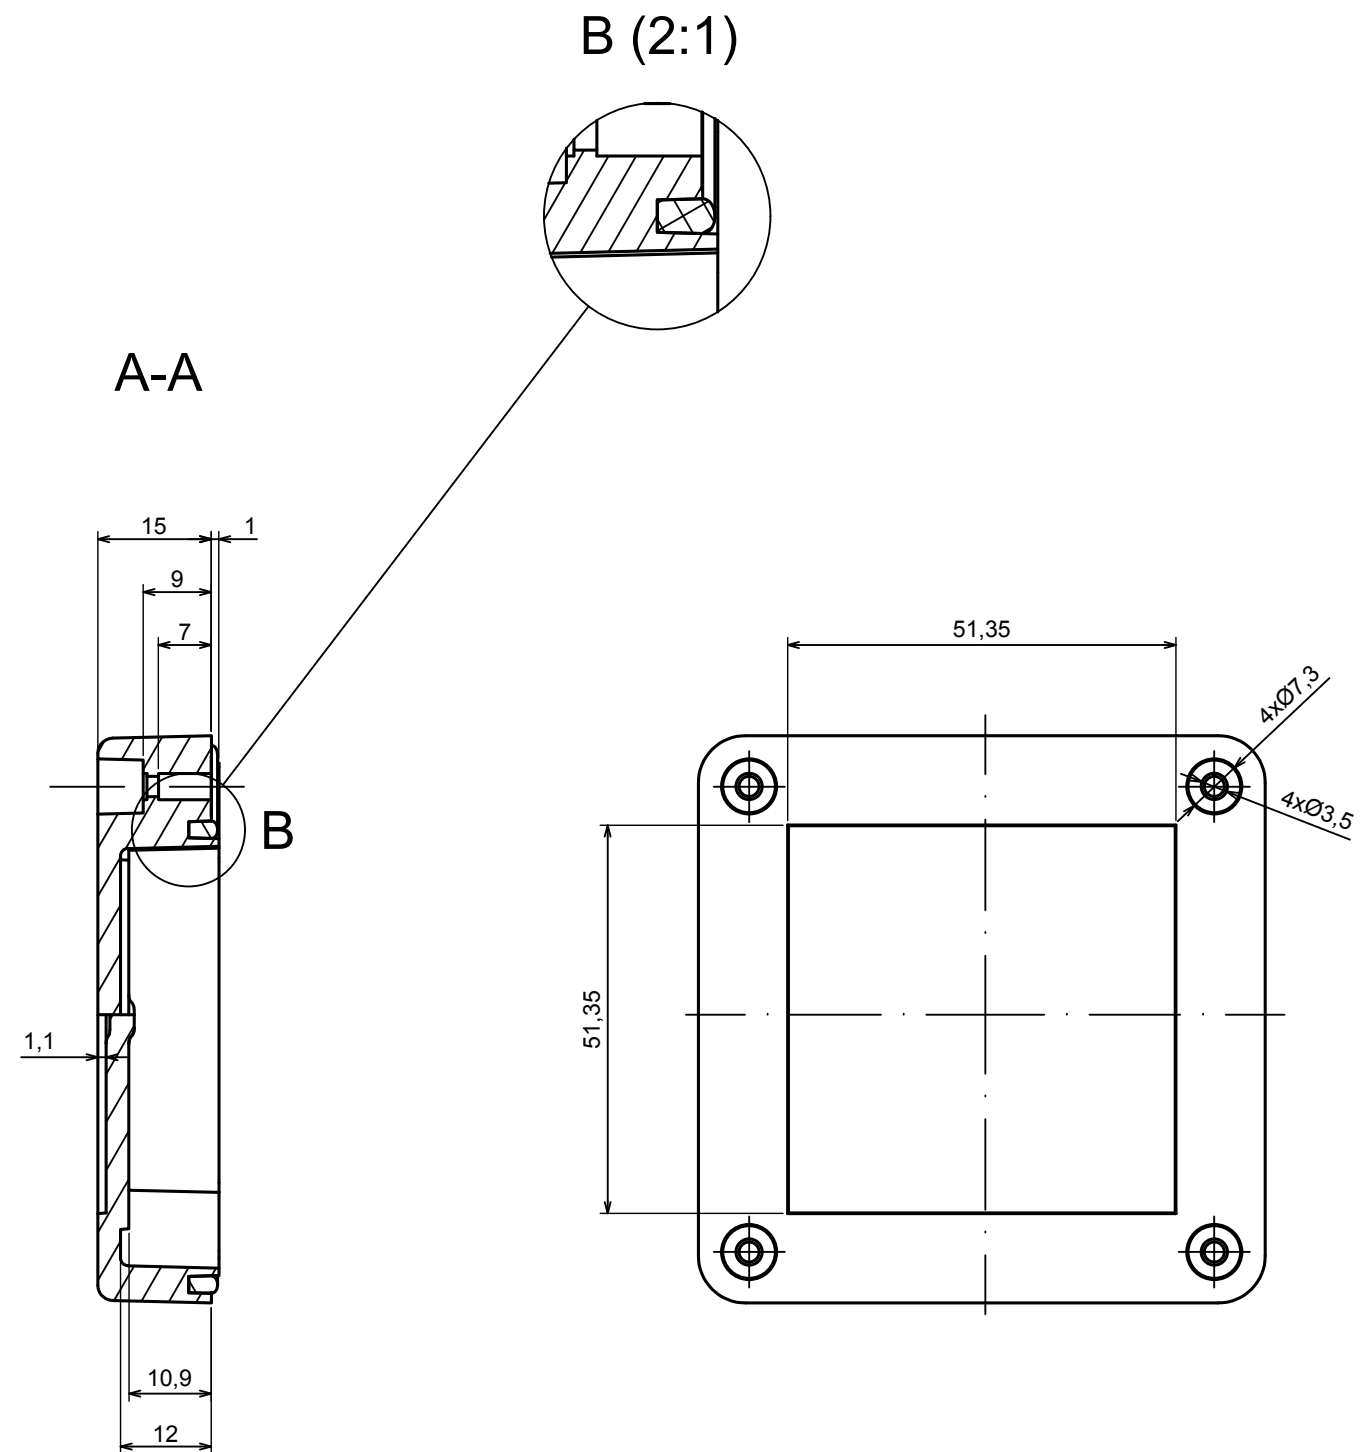

All rights reserved, Copyright Kradox 2022

Product model Enclosure ZP75.75.45S TM - Assembly

Format: A3 Material: PC, ABS

Scale 1:1 Tolerance: +/- 0.5

All rights reserved, Copyright Kradox 2022

Product model: Enclosure ZP75.75.45S TM - Base ZP75.75.30 TM

Format: A3 Material: PC, ABS

Scale 1:1 Tolerance: +/- 0.5

A

All rights reserved, Copyright Kradox 2022		
Product model	Enclosure ZP75.75.45S TM - Cover PZ75.75.15S	
Format: A3	Material: PC, ABS	
Scale 1:1	Tolerance: +/- 0.5	