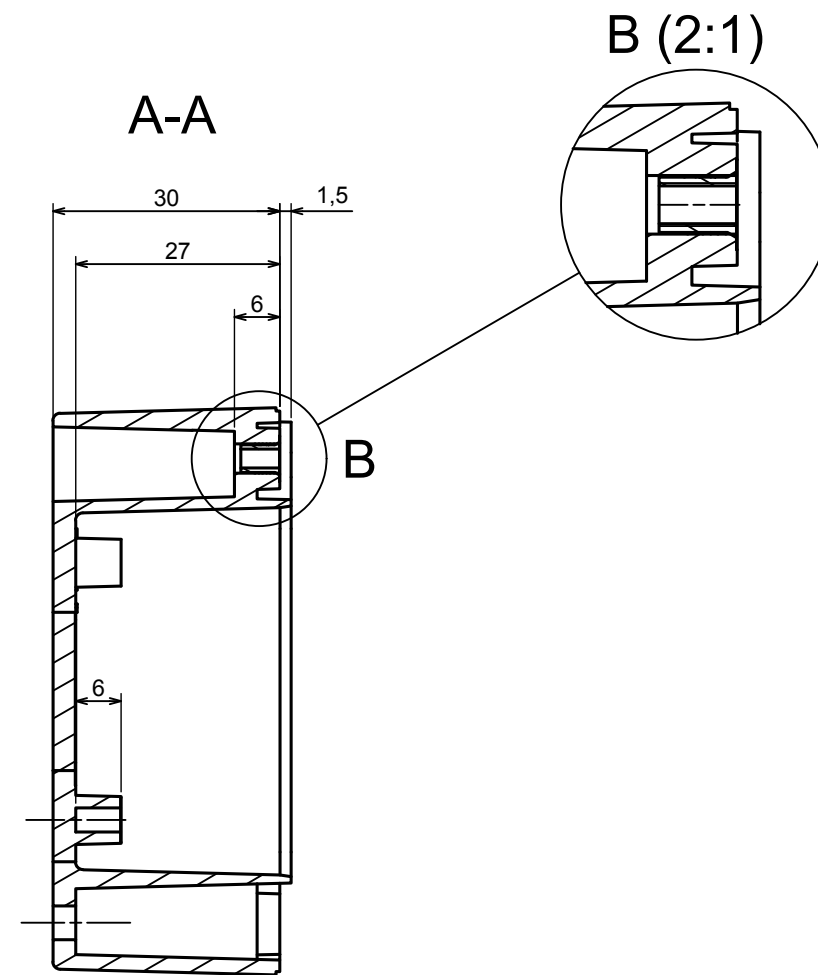

All rights reserved, Copyright Kradox 2022

Product model Enclosure ZP75.75.45S TM - Assembly

Format: A3 Material: PC, ABS

Scale 1:1 Tolerance: +/- 0.5

All rights reserved, Copyright Kradox 2022

Product model: Enclosure ZP75.75.45S TM - Base ZP75.75.30 TM

Format: A3 Material: PC, ABS

Scale 1:1 Tolerance: +/- 0.5

A

All rights reserved, Copyright Kradox 2022		
Product model	Enclosure ZP75.75.45S TM - Cover PZ75.75.15S	
Format: A3	Material: PC, ABS	
Scale 1:1	Tolerance: +/- 0.5	