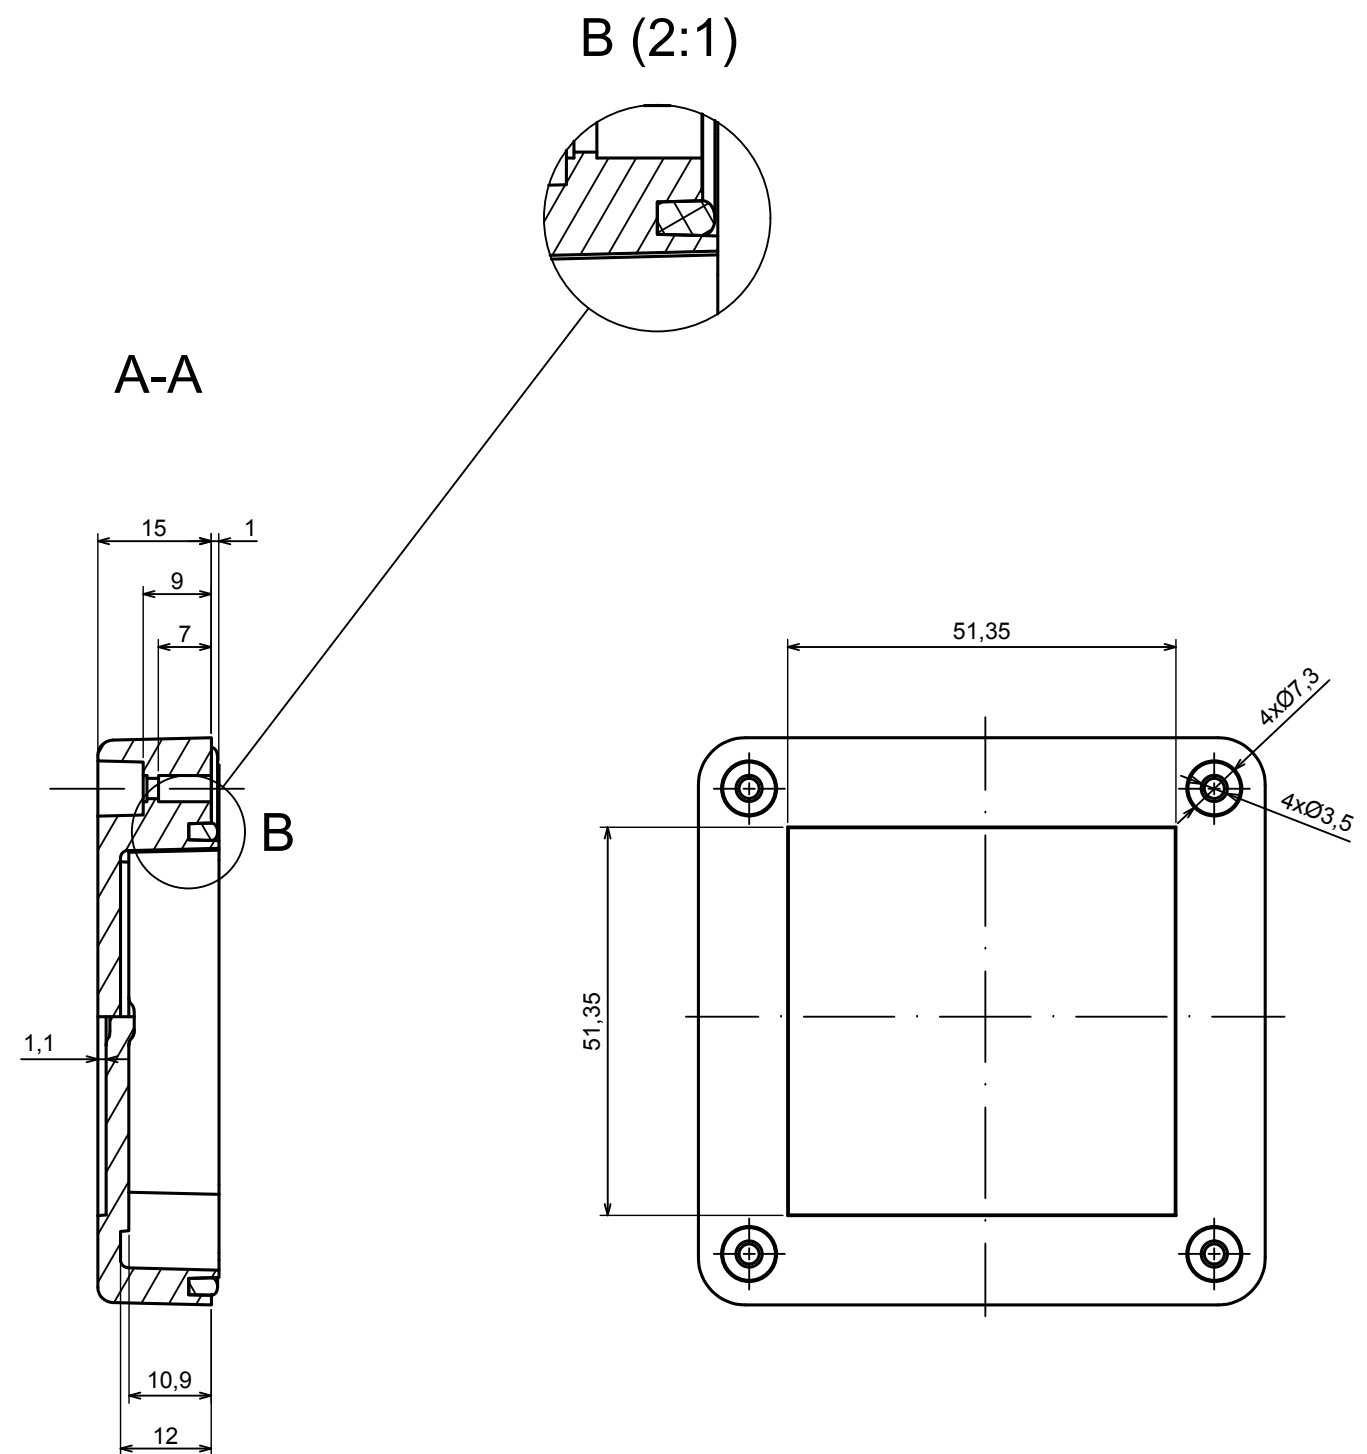

All rights reserved, Copyright Kradex 2022		
Product model	Enclosure ZP75.75.45SU TM - Assembly	
Format: A3	Material: PC, ABS	
Scale 1:1	Tolerance: +/- 0.5	

All rights reserved, Copyright Kradox 2022	
Product model	Enclosure ZP75.75.45SU TM - Base ZP75.75.30U TM
Format: A3	Material: PC, ABS
Scale 1:1	Tolerance: +/- 0.5

A

All rights reserved, Copyright Kradox 2022		
Product model	Enclosure ZP75.75.45SU TM - Cover PZ75.75.15S	
Format: A3	Material: PC, ABS	
Scale 1:1	Tolerance: +/- 0.5	

X-ON Electronics

Largest Supplier of Electrical and Electronic Components