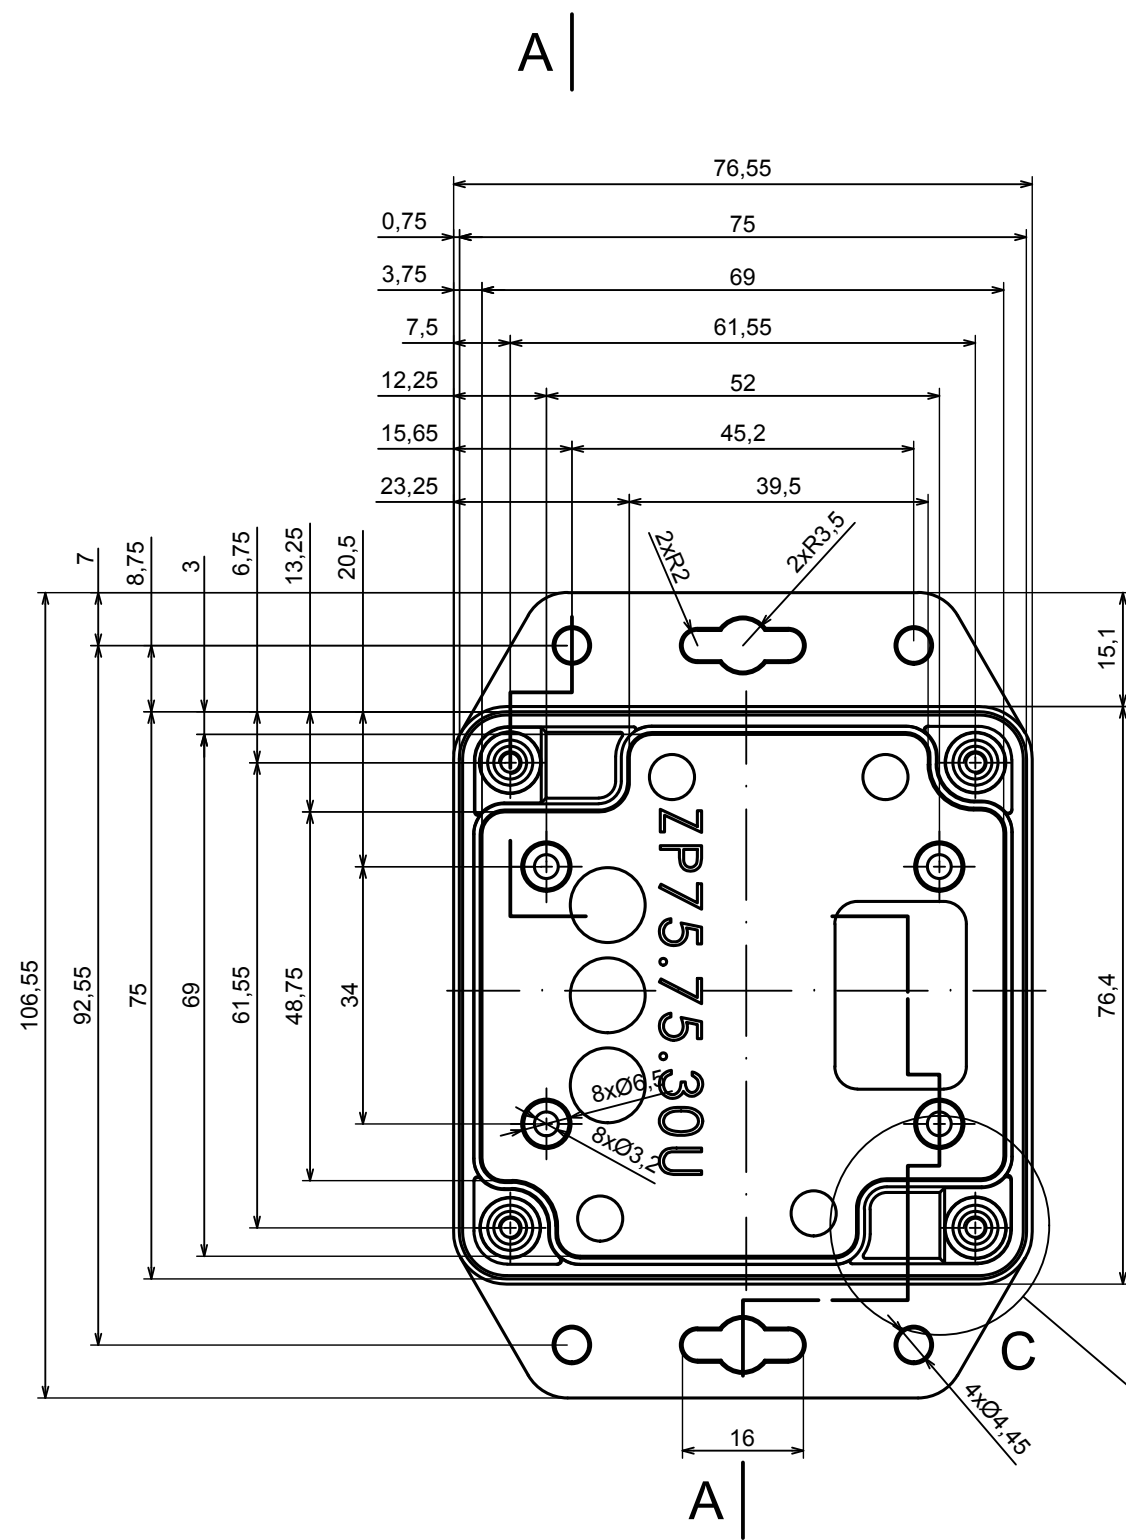

All rights reserved, Copyright Kradex 2022		
Product model	Enclosure ZP75.75.45SU TM - Assembly	
Format: A3	Material: PC, ABS	
Scale 1:1	Tolerance: +/- 0.5	

All rights reserved, Copyright Kradox 2022	
Product model	Enclosure ZP75.75.45SU TM - Base ZP75.75.30U TM
Format: A3	Material: PC, ABS
Scale 1:1	Tolerance: +/- 0.5

A

All rights reserved, Copyright Kradox 2022		
Product model	Enclosure ZP75.75.45SU TM - Cover PZ75.75.15S	
Format: A3	Material: PC, ABS	
Scale 1:1	Tolerance: +/- 0.5	

X-ON Electronics

Largest Supplier of Electrical and Electronic Components