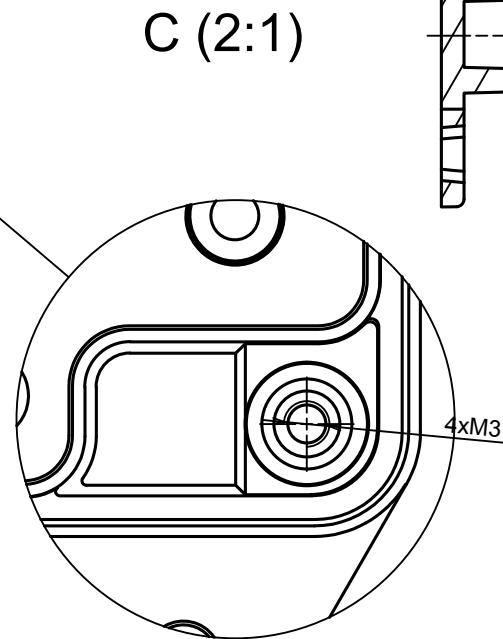

All rights reserved, Copyright Kradex 2022		
Product model	Enclosure ZP75.75.45SU TM - Assembly	
Format: A3	Material: PC, ABS	
Scale 1:1	Tolerance: +/- 0.5	

All rights reserved, Copyright Kradox 2022	
Product model	Enclosure ZP75.75.45SU TM - Base ZP75.75.30U TM
Format: A3	Material: PC, ABS
Scale 1:1	Tolerance: +/- 0.5

A

All rights reserved, Copyright Kradox 2022		
Product model	Enclosure ZP75.75.45SU TM - Cover PZ75.75.15S	
Format: A3	Material: PC, ABS	
Scale 1:1	Tolerance: +/- 0.5	

X-ON Electronics

Largest Supplier of Electrical and Electronic Components