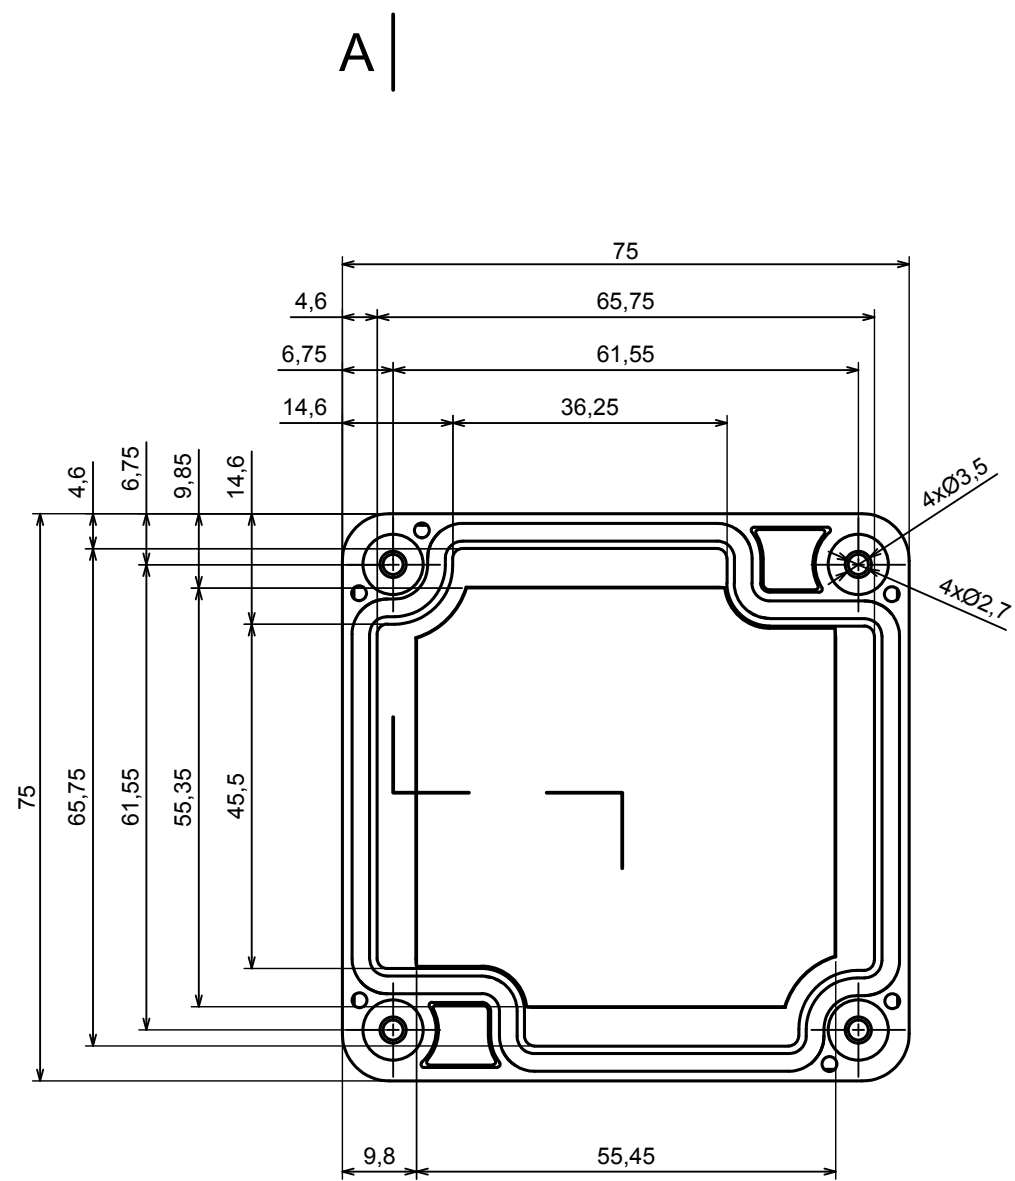

All rights reserved, Copyright Kradex 2022		
Product model	Enclosure ZP75.75.45SU TM - Assembly	
Format: A3	Material: PC, ABS	
Scale 1:1	Tolerance: +/- 0.5	

All rights reserved, Copyright Kradox 2022	
Product model	Enclosure ZP75.75.45SU TM - Base ZP75.75.30U TM
Format: A3	Material: PC, ABS
Scale 1:1	Tolerance: +/- 0.5

A

All rights reserved, Copyright Kradox 2022		
Product model	Enclosure ZP75.75.45SU TM - Cover PZ75.75.15S	
Format: A3	Material: PC, ABS	
Scale 1:1	Tolerance: +/- 0.5	

X-ON Electronics

Largest Supplier of Electrical and Electronic Components