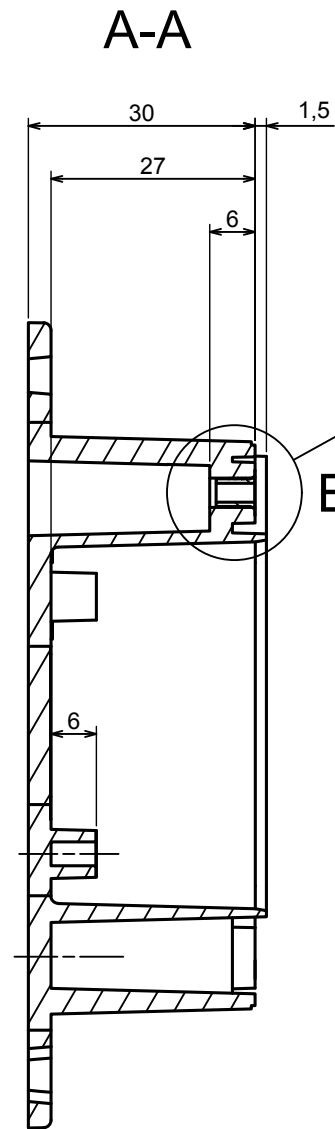

All rights reserved, Copyright Kradex 2022		
Product model	Enclosure ZP75.75.45SU TM - Assembly	
Format: A3	Material: PC, ABS	
Scale 1:1	Tolerance: +/- 0.5	

All rights reserved, Copyright Kradox 2022	
Product model	Enclosure ZP75.75.45SU TM - Base ZP75.75.30U TM
Format: A3	Material: PC, ABS
Scale 1:1	Tolerance: +/- 0.5

A

All rights reserved, Copyright Kradox 2022		
Product model	Enclosure ZP75.75.45SU TM - Cover PZ75.75.15S	
Format: A3	Material: PC, ABS	
Scale 1:1	Tolerance: +/- 0.5	

X-ON Electronics

Largest Supplier of Electrical and Electronic Components